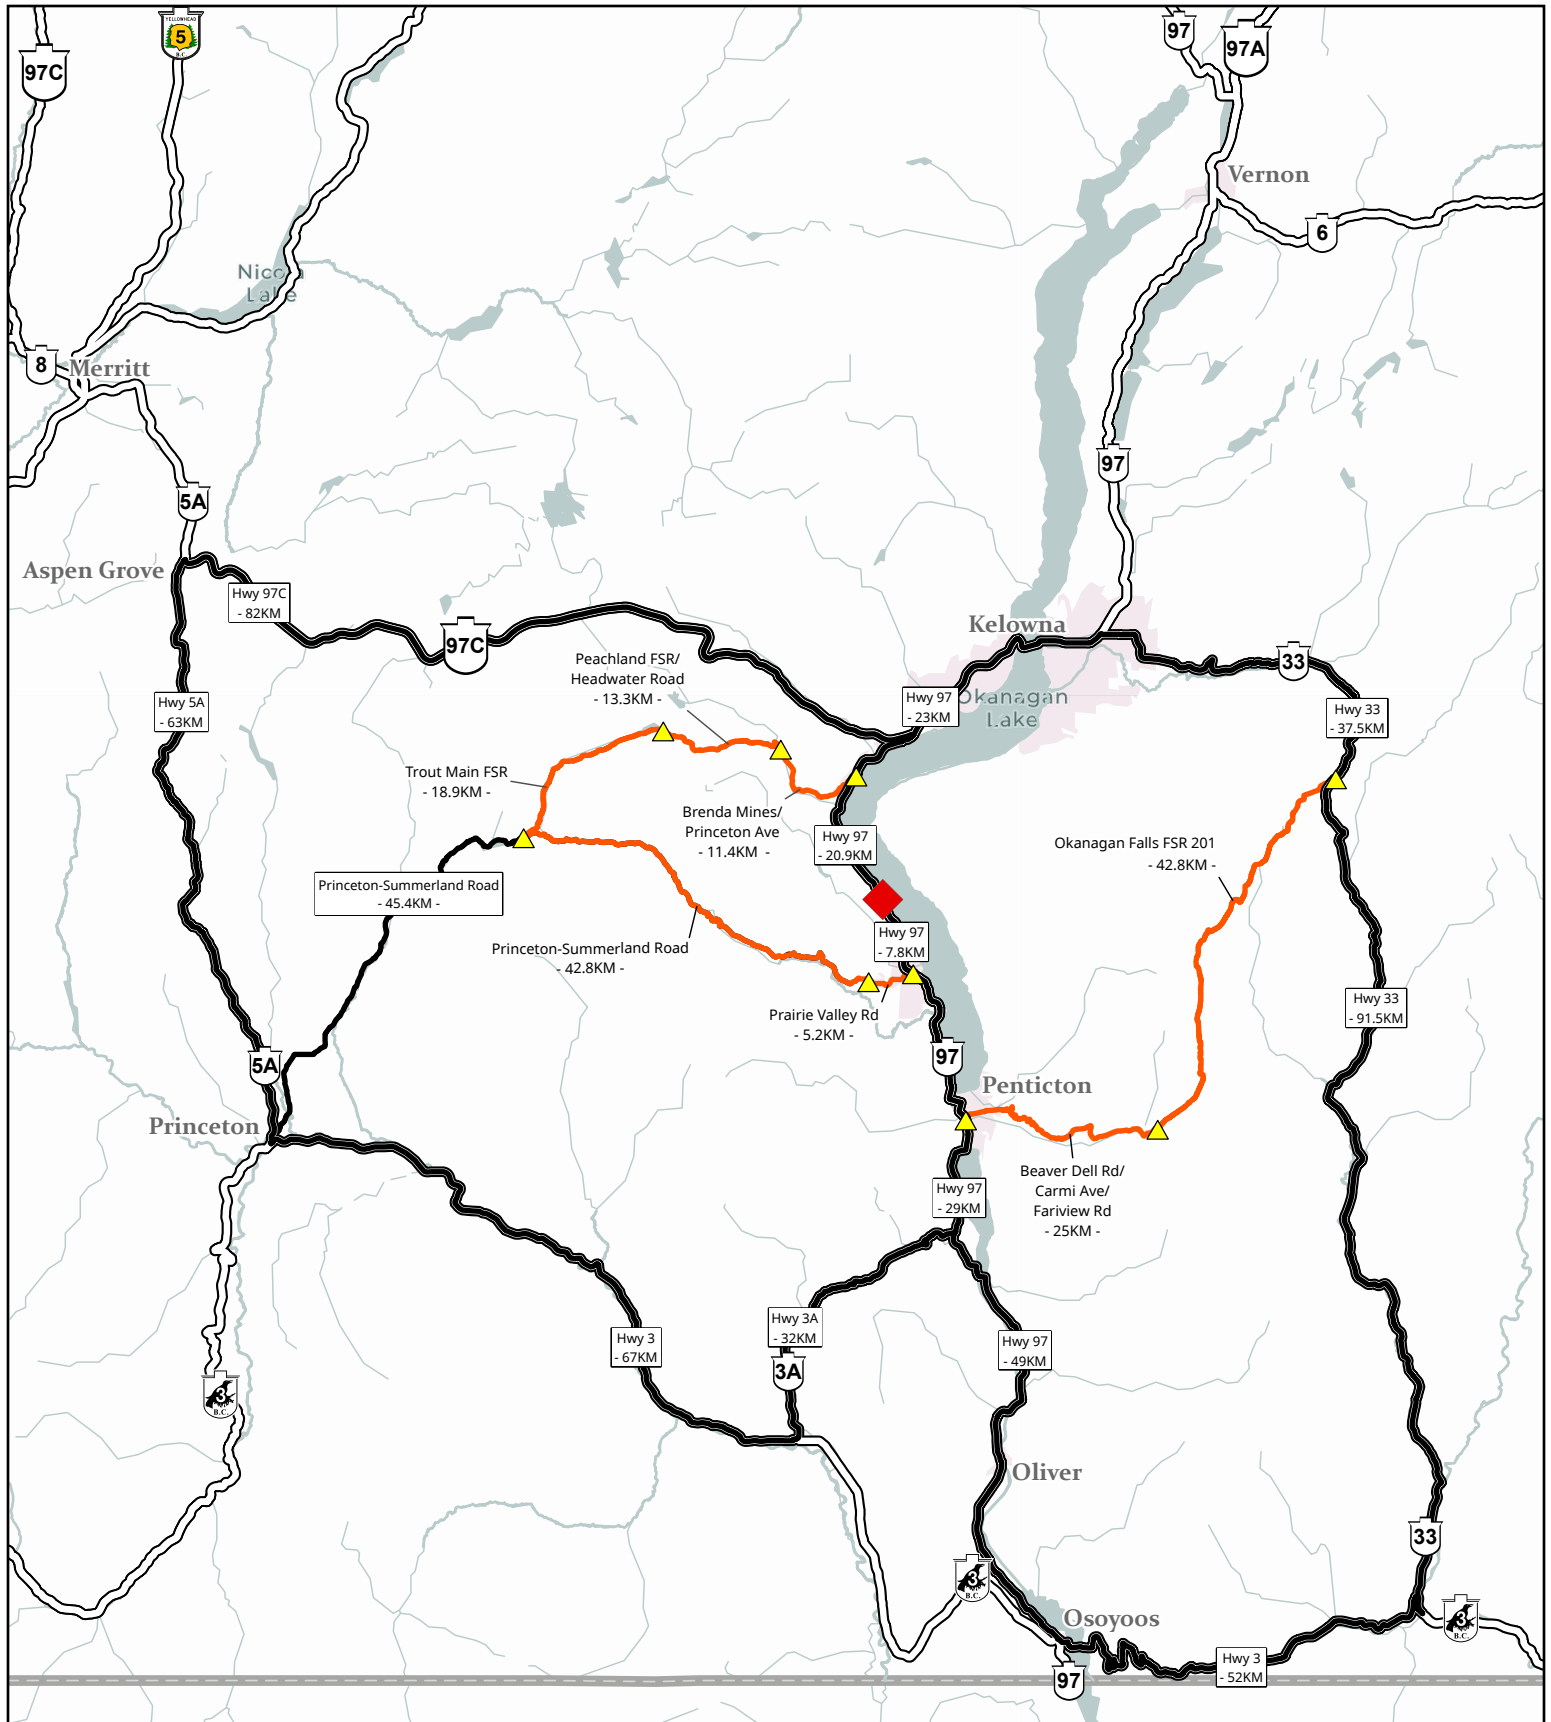

Highway 97 Closure

Summerland to Peachland

- Slide Area
- ▲ Intersection
- Unpaved Alternate Route
- Alternate Route
- MOTI Highway

Map Location

N

0 25

Kilometers