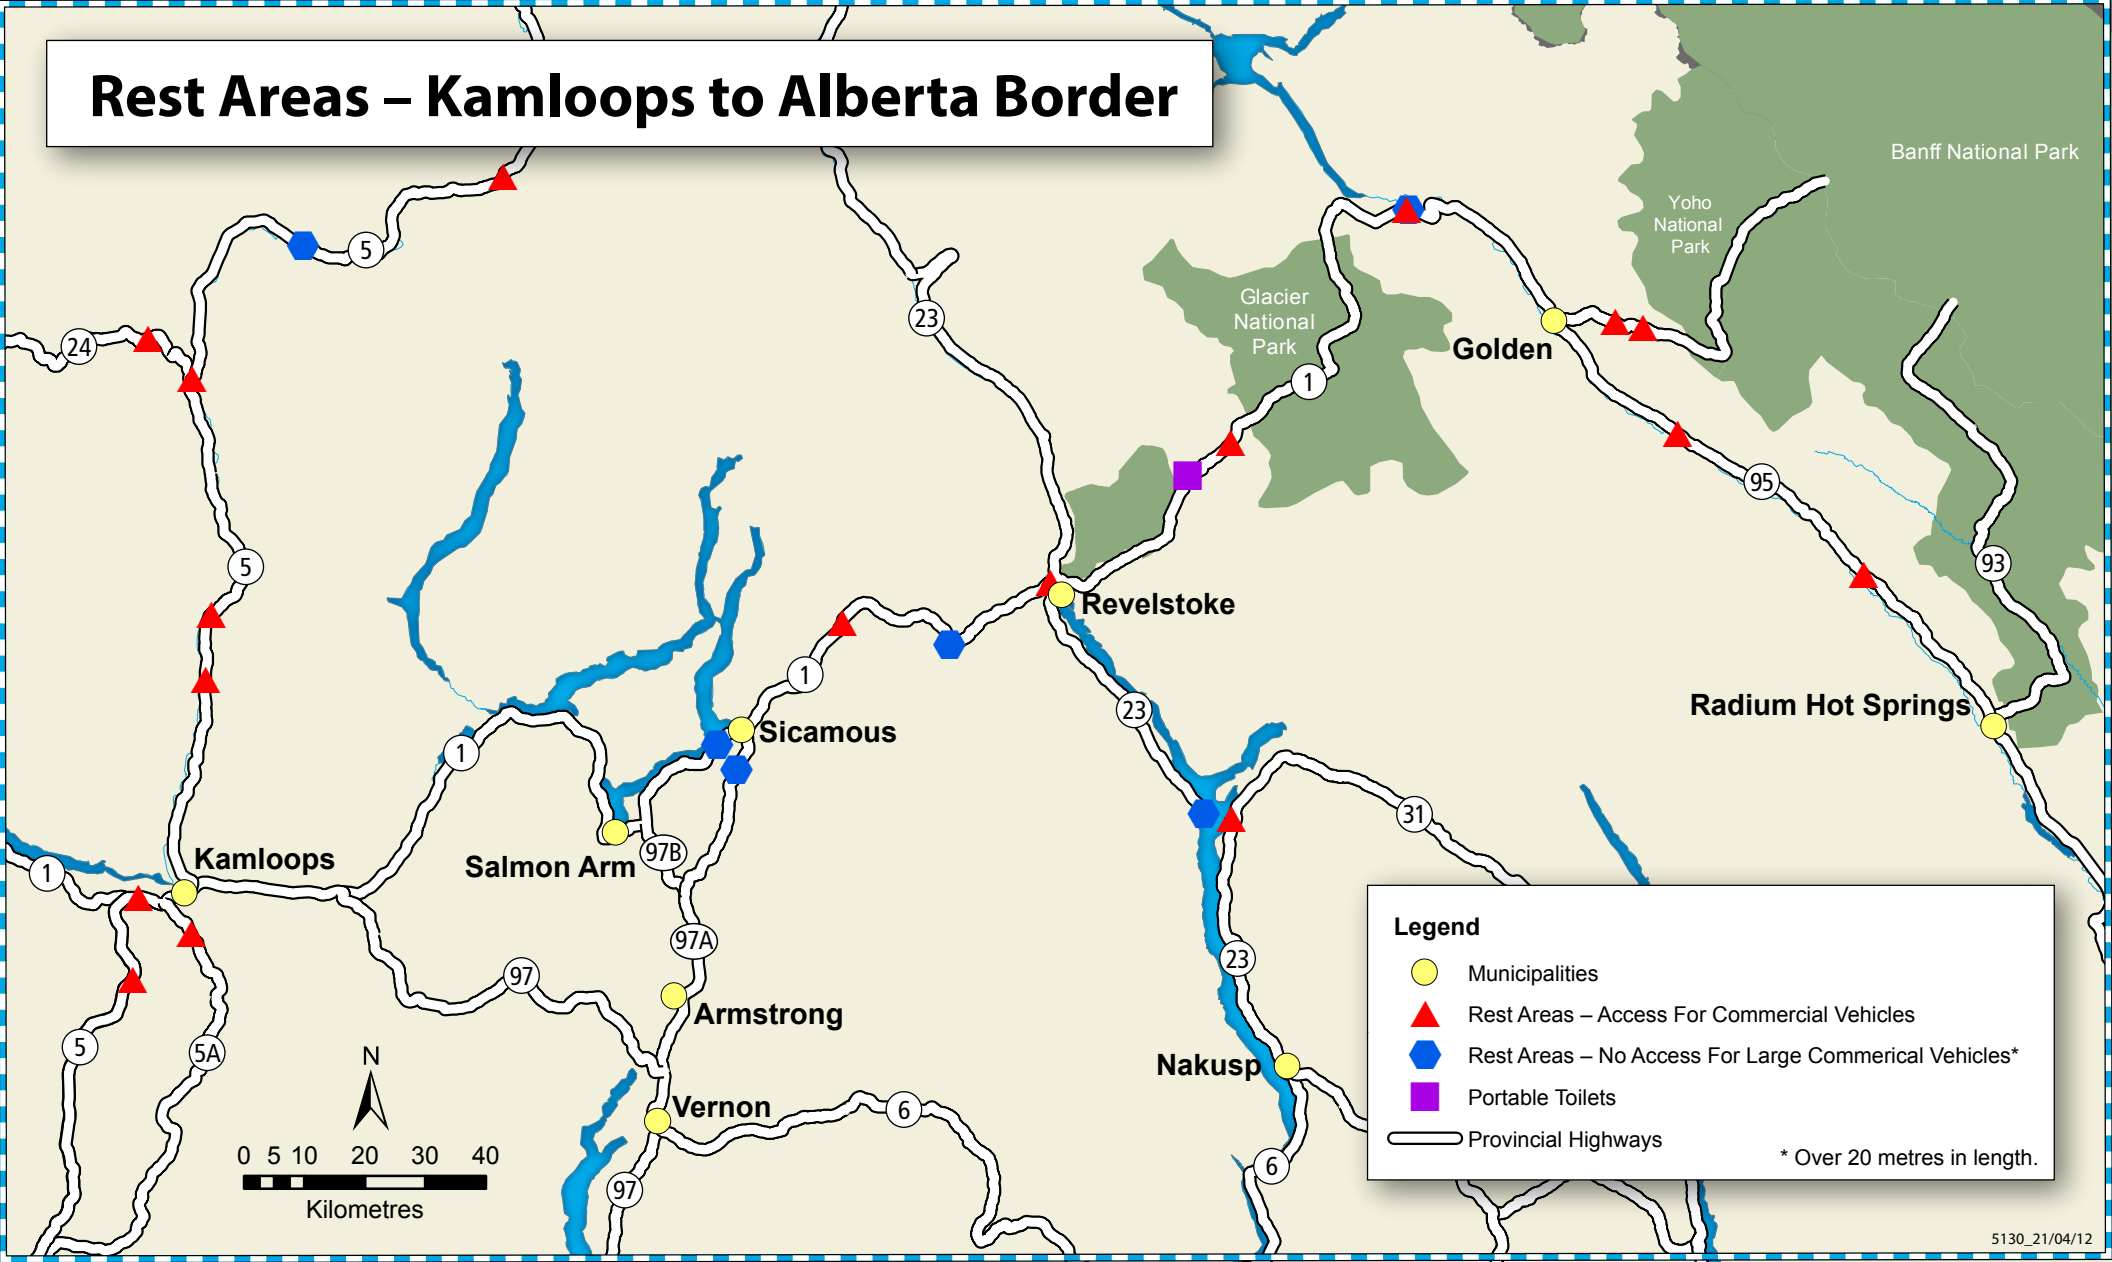

Rest Areas – Kamloops to Alberta Border

Legend

- Municipalities
- ▲ Rest Areas – Access For Commercial Vehicles
- ⬡ Rest Areas – No Access For Large Commercial Vehicles*
- Portable Toilets
- Provincial Highways

* Over 20 metres in length.