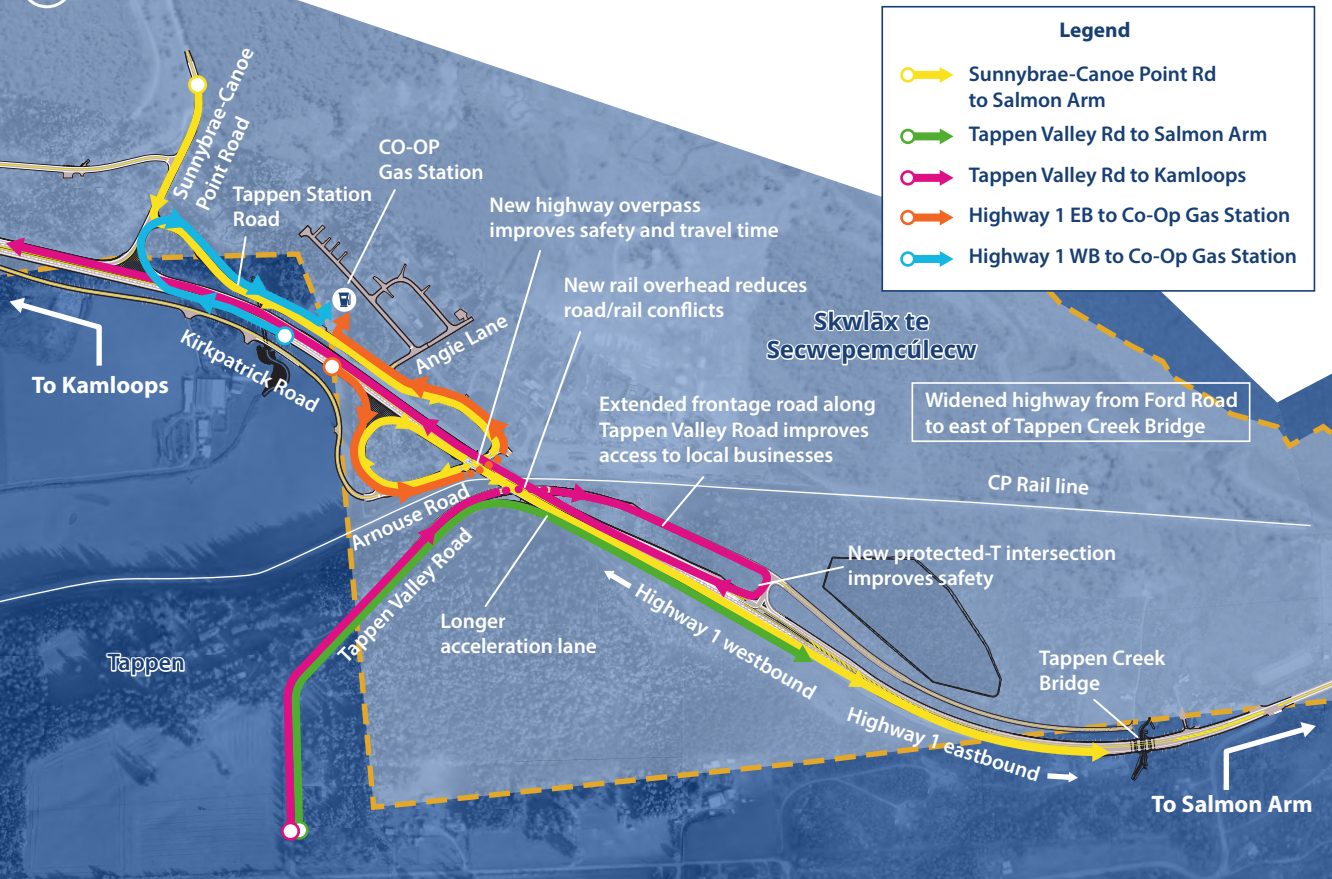

Trans Canada Highway: Ford Road to Tappen Valley Road Project

Easy access to/from Highway 1 and key destinations in and around Tappen

Legend

- Sunnybrae-Canoe Point Rd to Salmon Arm
- Tappen Valley Rd to Salmon Arm
- Tappen Valley Rd to Kamloops
- Highway 1 EB to Co-Op Gas Station
- Highway 1 WB to Co-Op Gas Station

To Kamloops

Skwłāx te Secwepemcúlecw

Widened highway from Ford Road to east of Tappen Creek Bridge

CP Rail line

New protected-T intersection improves safety

Extended frontage road along Tappen Valley Road improves access to local businesses

New highway overpass improves safety and travel time

New rail overhead reduces road/rail conflicts

Longer acceleration lane

Tappen

To Salmon Arm