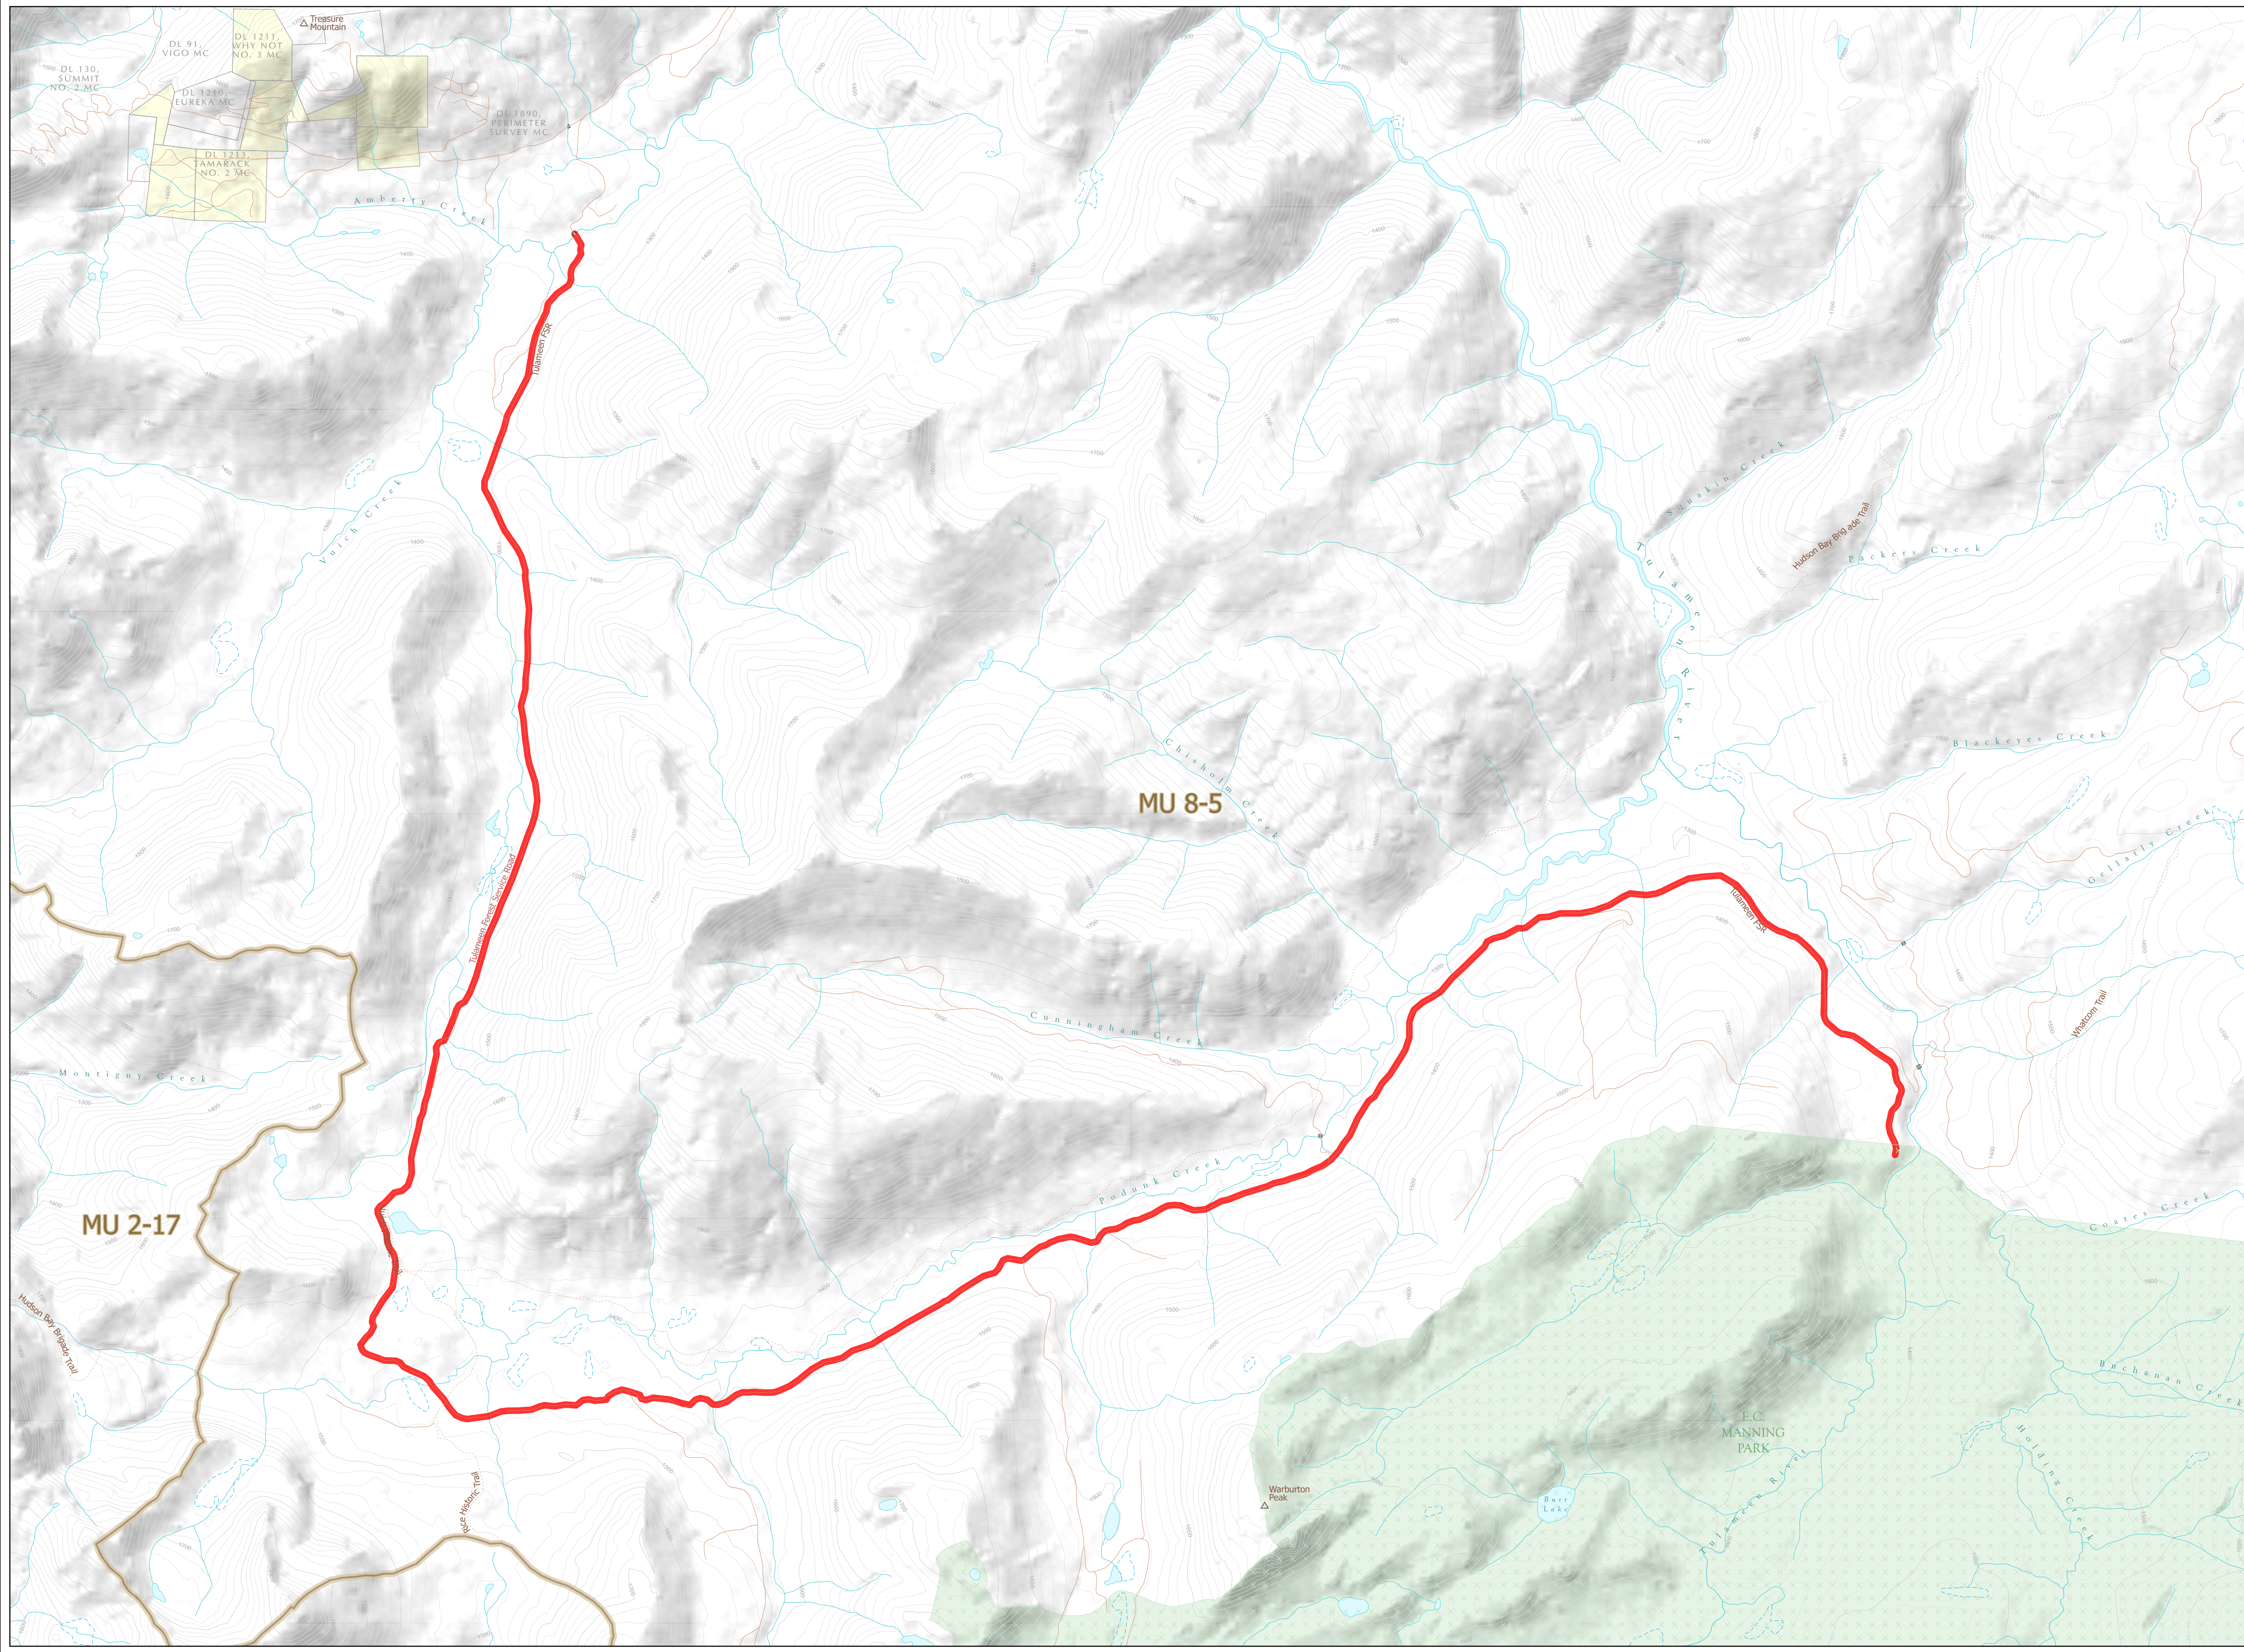

WILDLIFE ACT MOTOR VEHICLE PROHIBITION REGULATION

Map No. 2-48/23
Tulameen Forest Service Road

Motor Vehicle Hunting Closed Areas
Road Closure