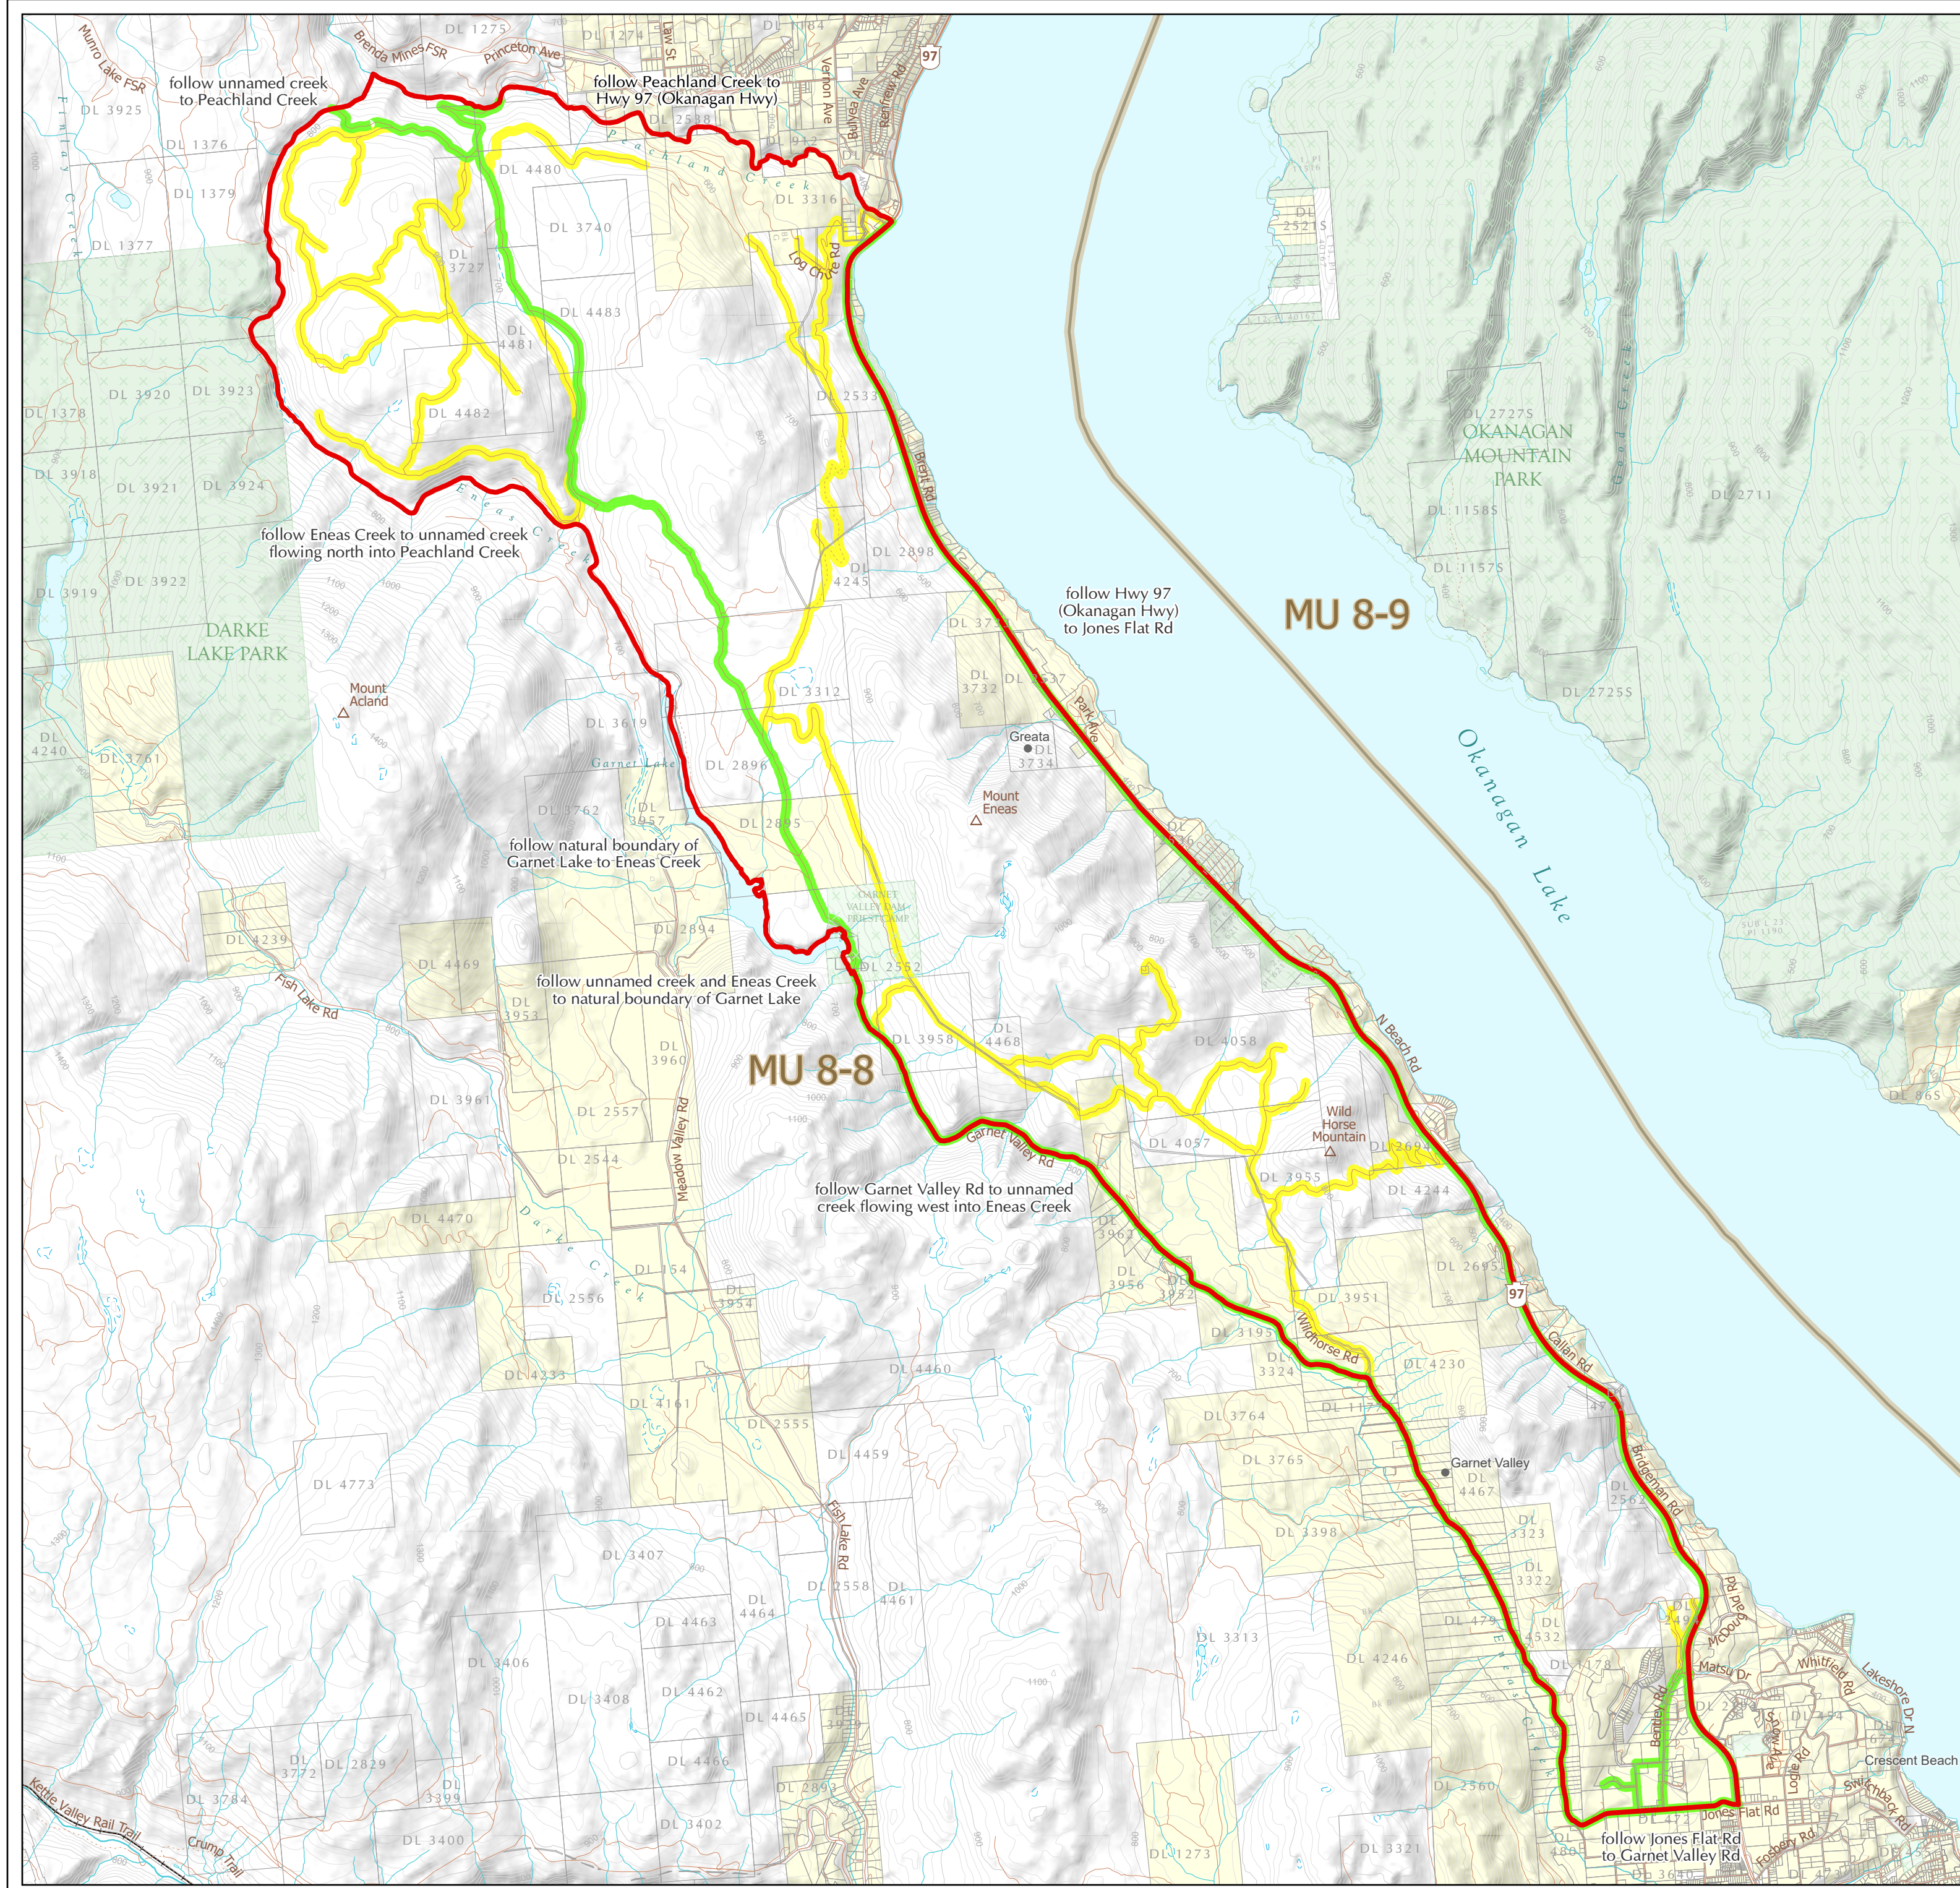

WILDLIFE ACT MOTOR VEHICLE PROHIBITION REGULATION

Map No. 1-77/23
Garnet Valley

Motor Vehicle Closed Areas
Closed Year Round

- Motor Vehicle Prohibition Area (Closed Year Round)
- Wildlife Management Unit
- Provincial Park / Protected Area / Ecological Reserve
- Regional or Local Park
- Private Land *
- Roads Open Year Round
- Roads Open May 1 - December 31

This map is a georeferenced PDF that can be imported into mobile hardware such as a smartphone or tablet for viewing in third party applications.
*Land ownership is a visual representation of land parcels in ParcelMap BC. Contact the Land Title and Survey Authority for current information on land ownership.

Intended plot size for this map is 22x17 inches

Produced for: Wildlife and Habitat Branch
Produced by: GeoBC on 2023-07-31