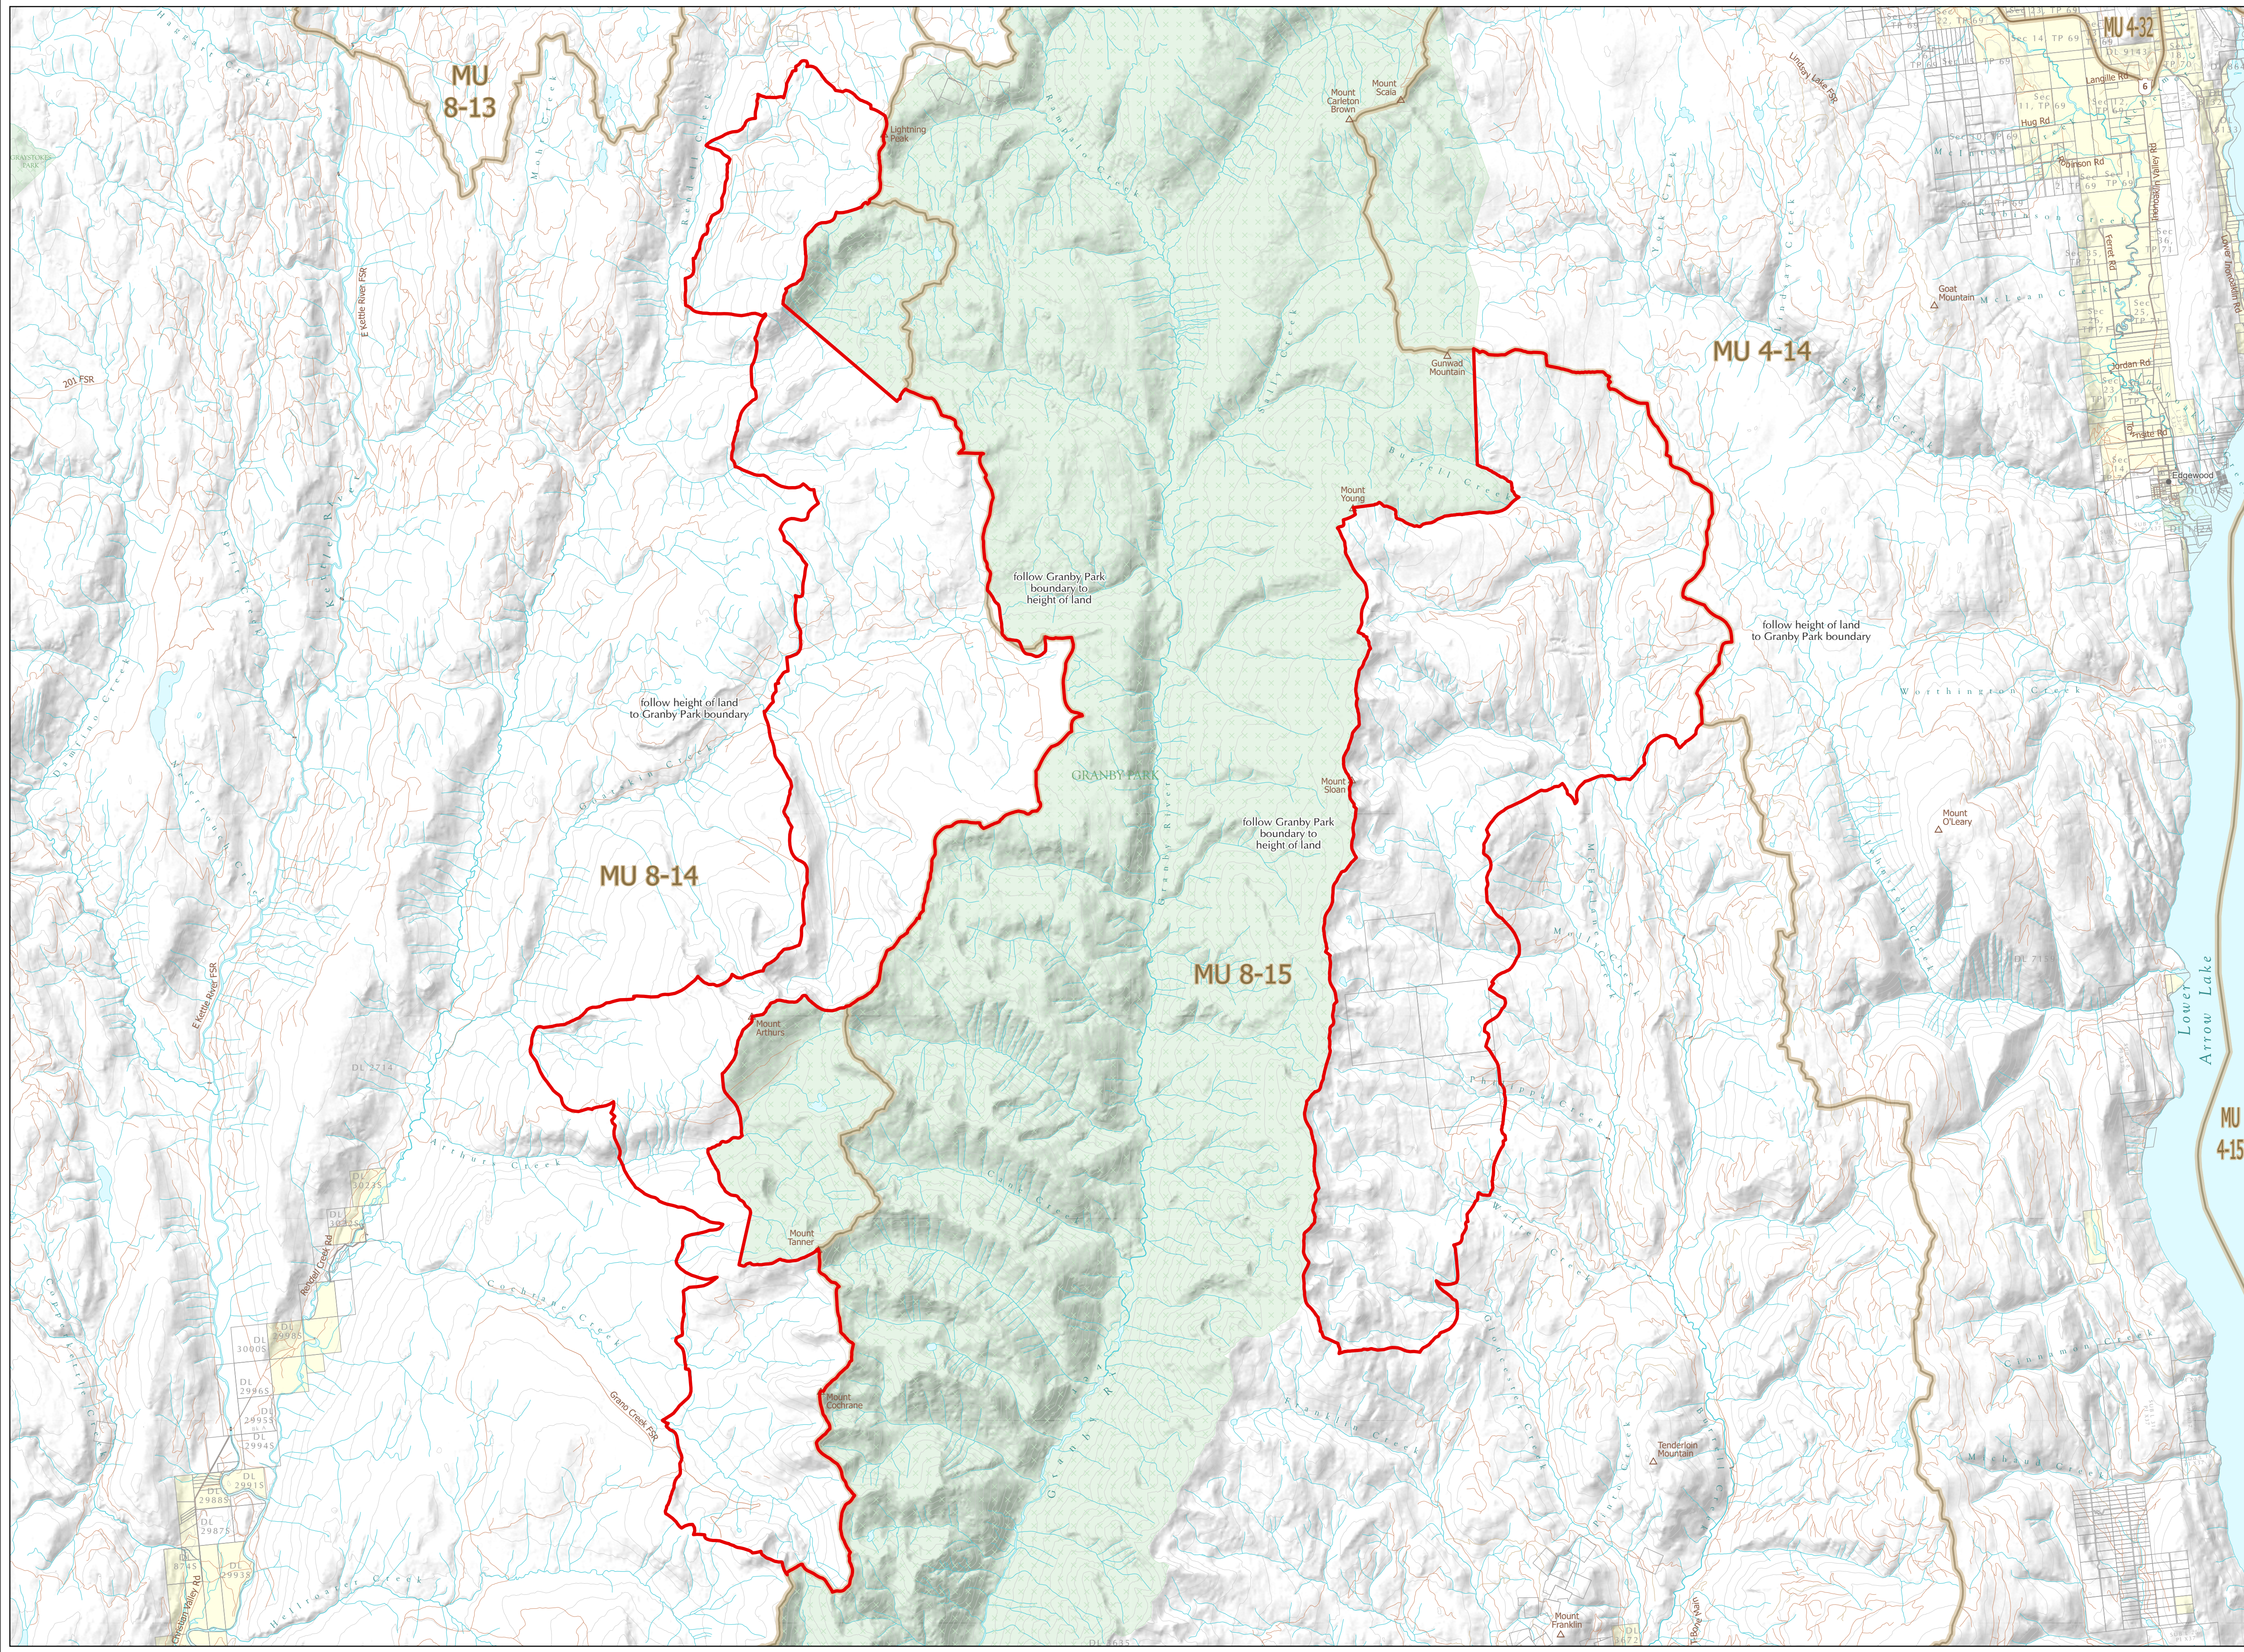

WILDLIFE ACT MOTOR VEHICLE PROHIBITION REGULATION

Map No. 1-39/23
Granby Wilderness

Motor Vehicle Closed Areas
Closed Year Round
Snowmobiles exempt November 1 to May 31