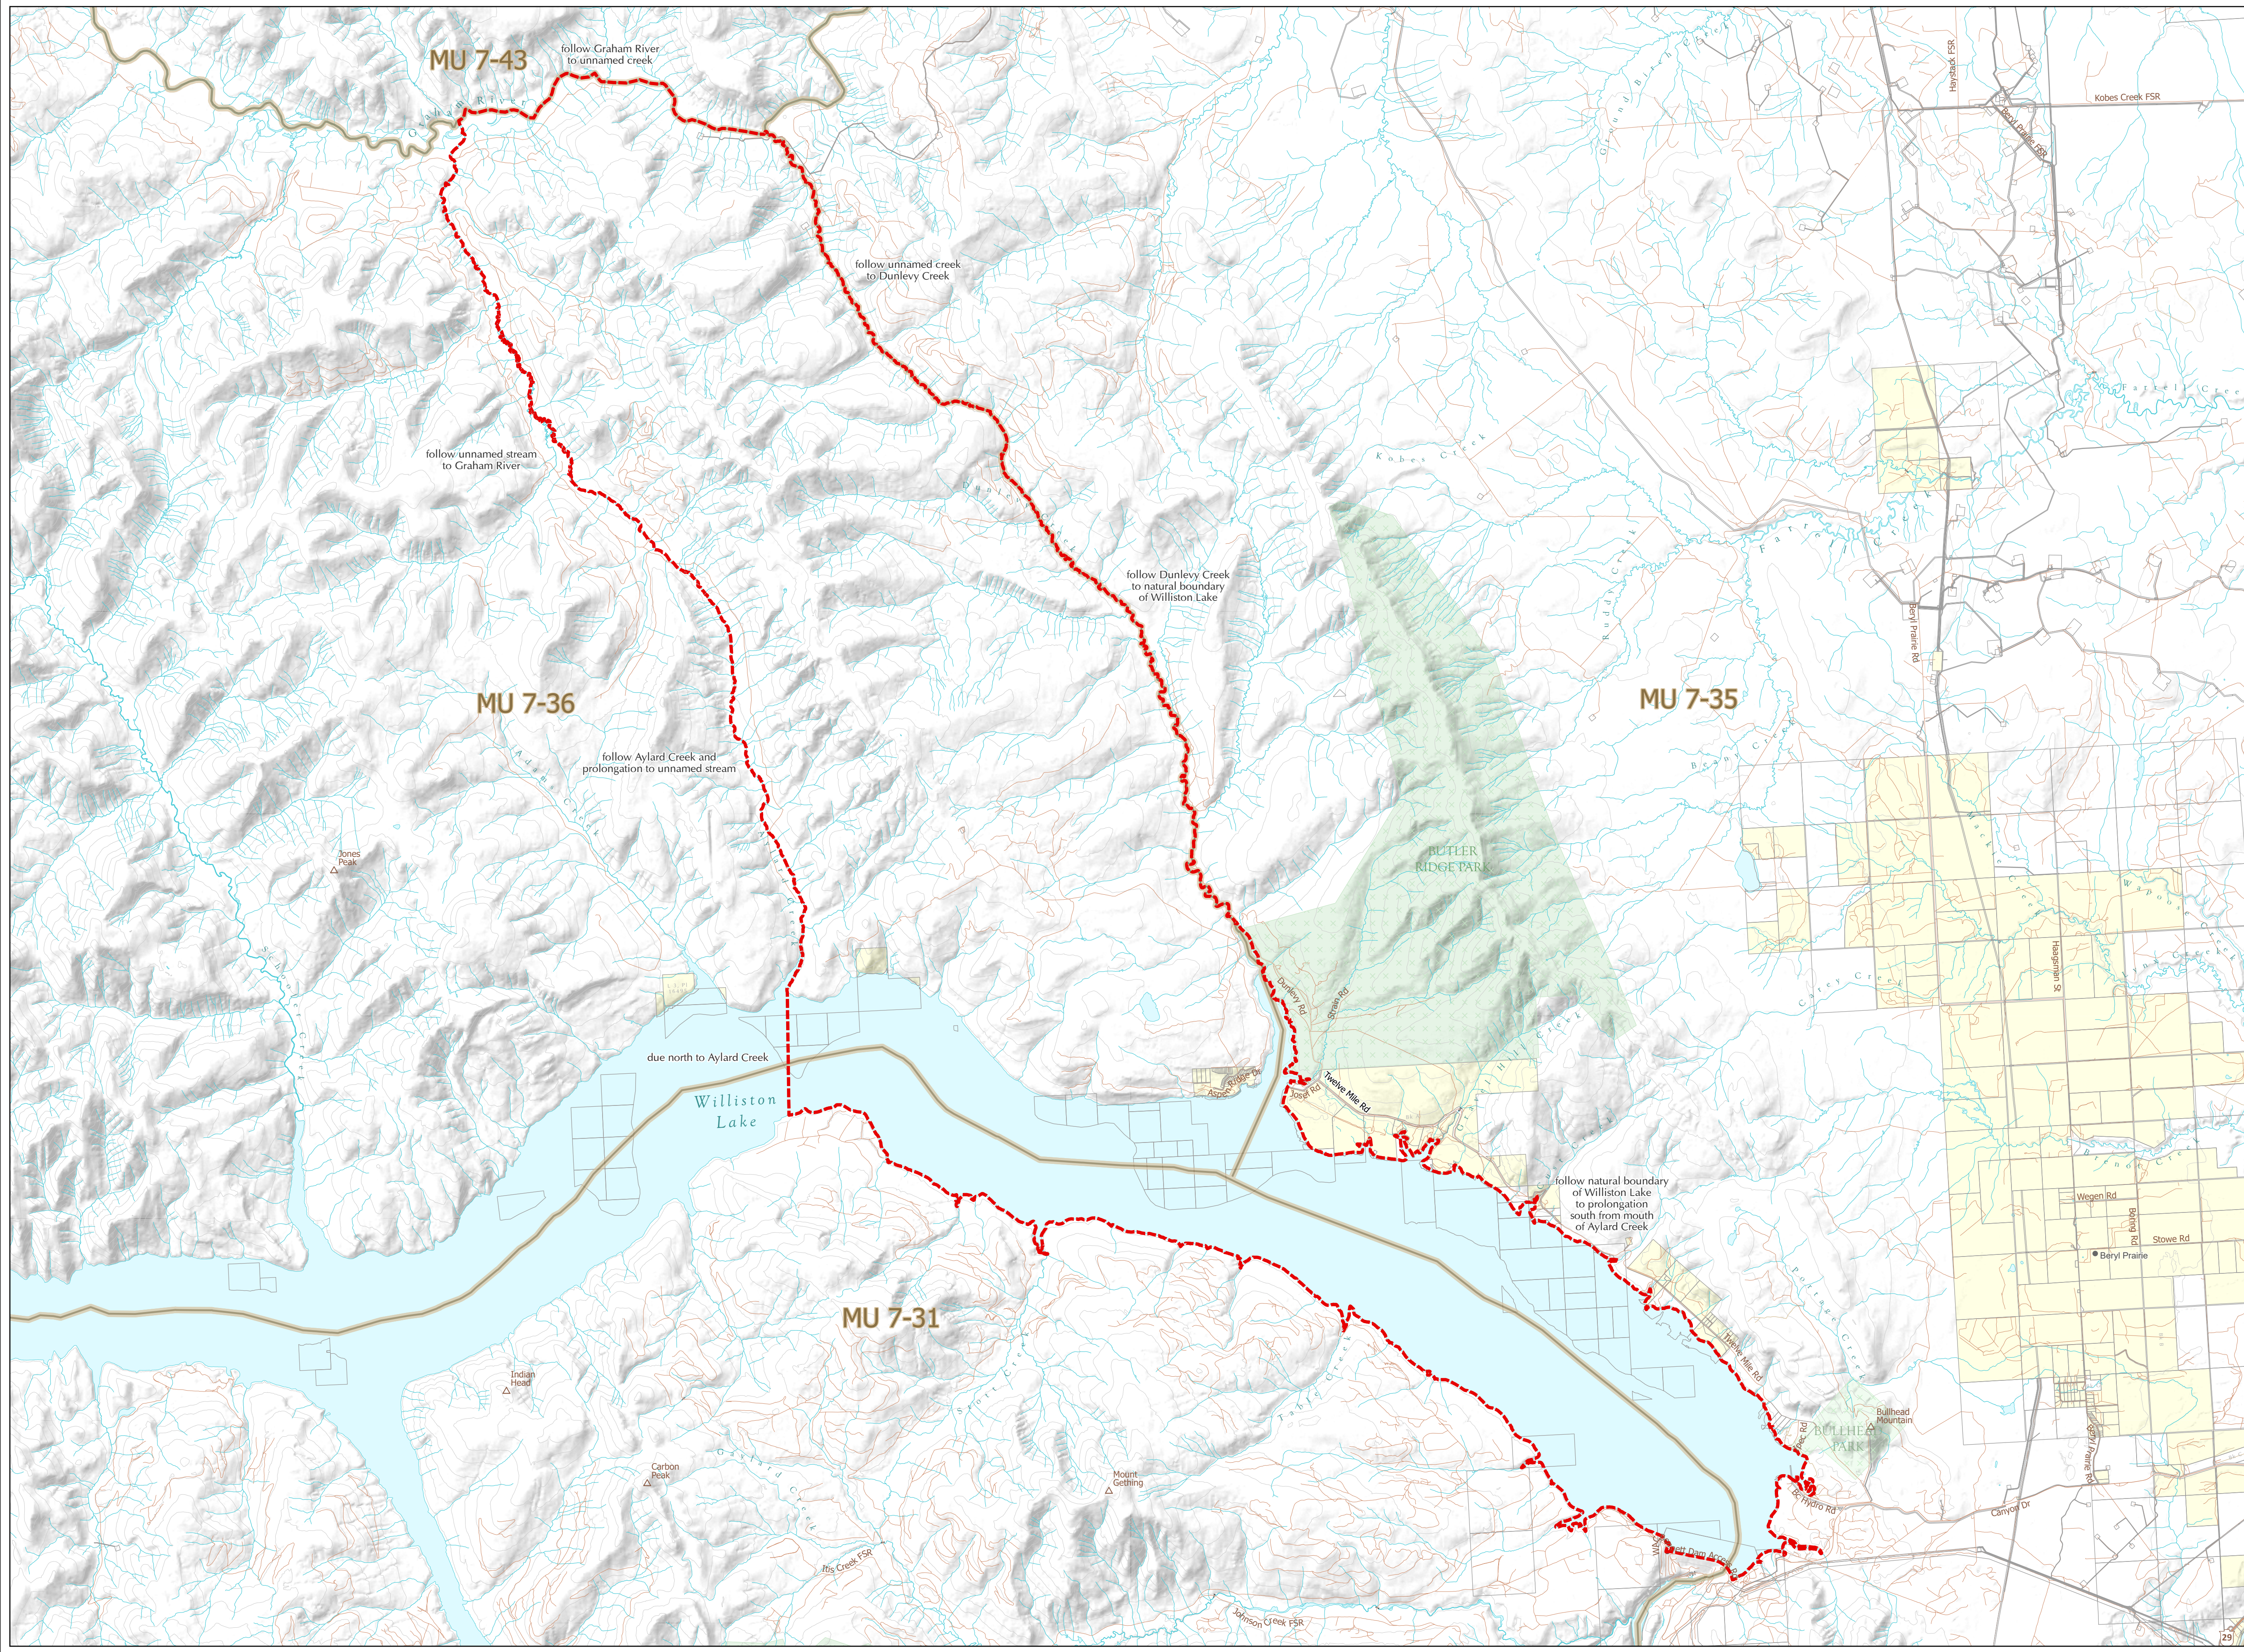

WILDLIFE ACT
MOTOR VEHICLE
PROHIBITION REGULATION

Map No. 7-2/23
Aylard Creek

ATV and Electric Bicycle Hunting Closed Areas
Closed August 15 to October 30