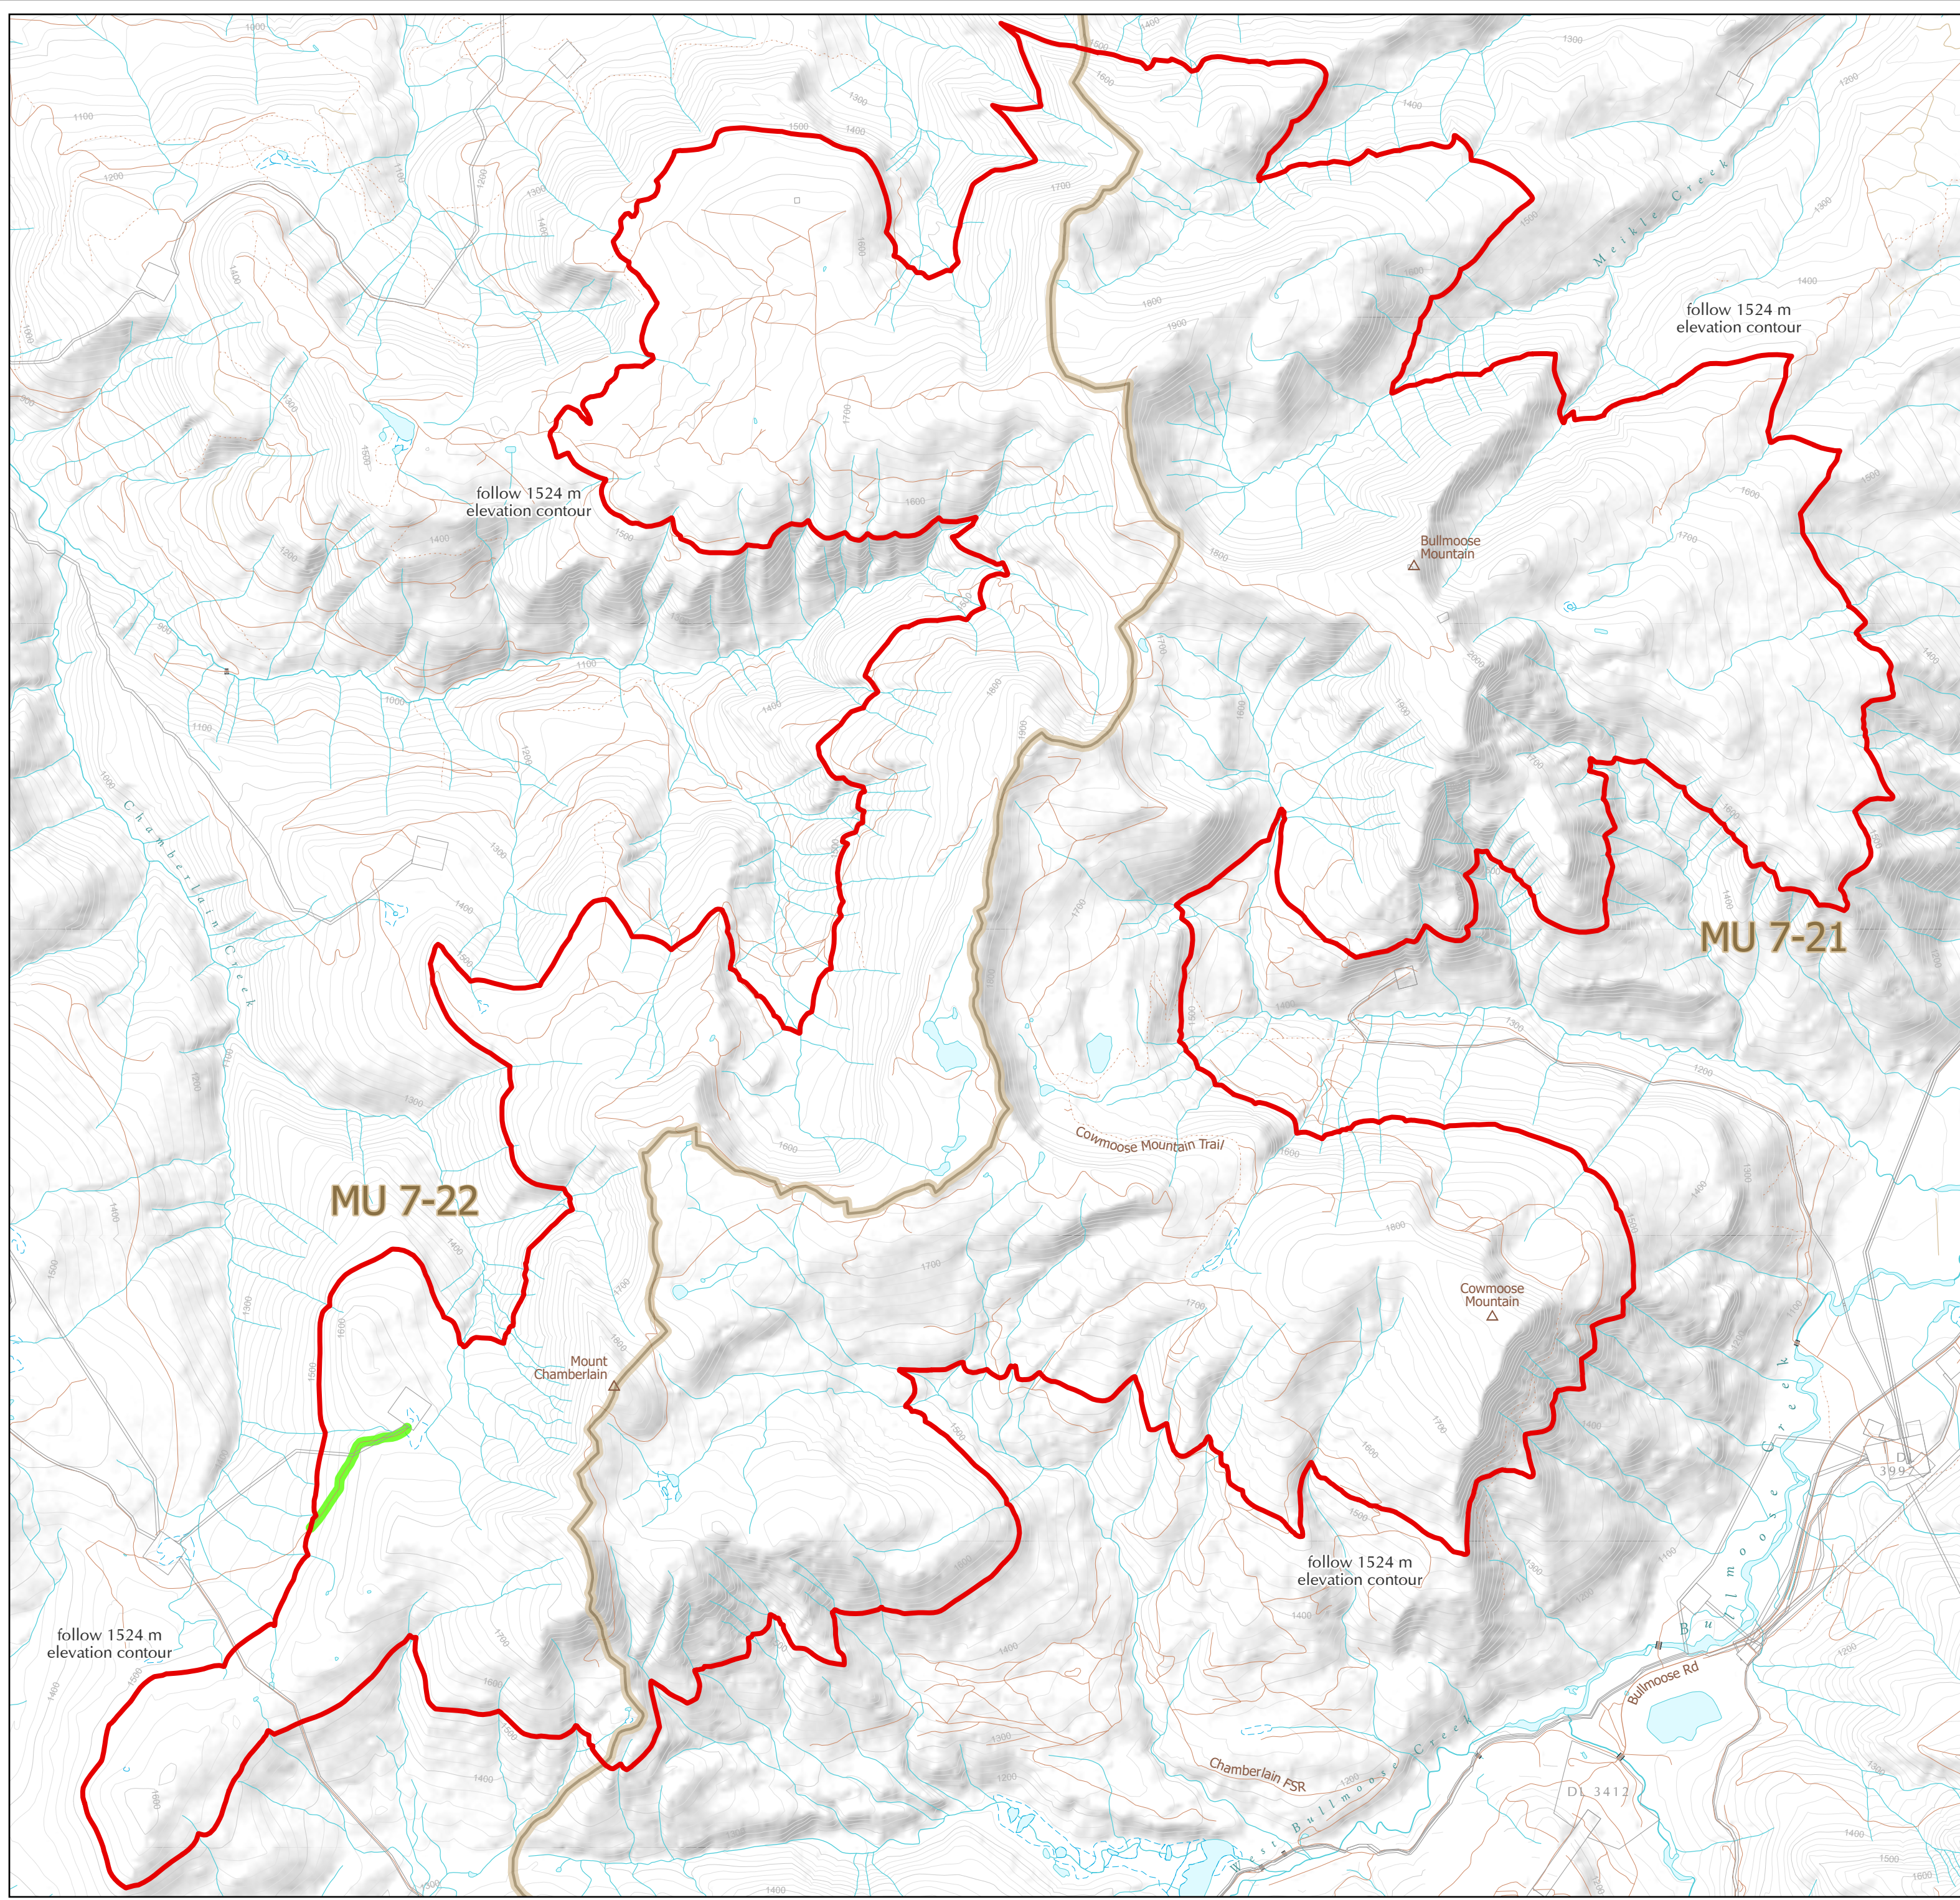

WILDLIFE ACT MOTOR VEHICLE PROHIBITION REGULATION

Map No. 1-24/23
Bullmoose Mountain and
Chamberlain Mountain

Motor Vehicle Closed Areas
Closed Year Round

- Motor Vehicle Prohibition Area (Closed Year Round)
- Wildlife Management Unit
- Roads Open Year Round

This map is a georeferenced PDF that can be imported into mobile hardware such as a smartphone or tablet for viewing in third party applications.
*Land ownership is a visual representation of land parcels in ParcelMap BC. Contact the Land Title and Survey Authority for current information on land ownership.

Intended plot size for this map is 22x17 inches

Produced for: Wildlife and Habitat Branch
Produced by: GeoBC on 2023-07-31