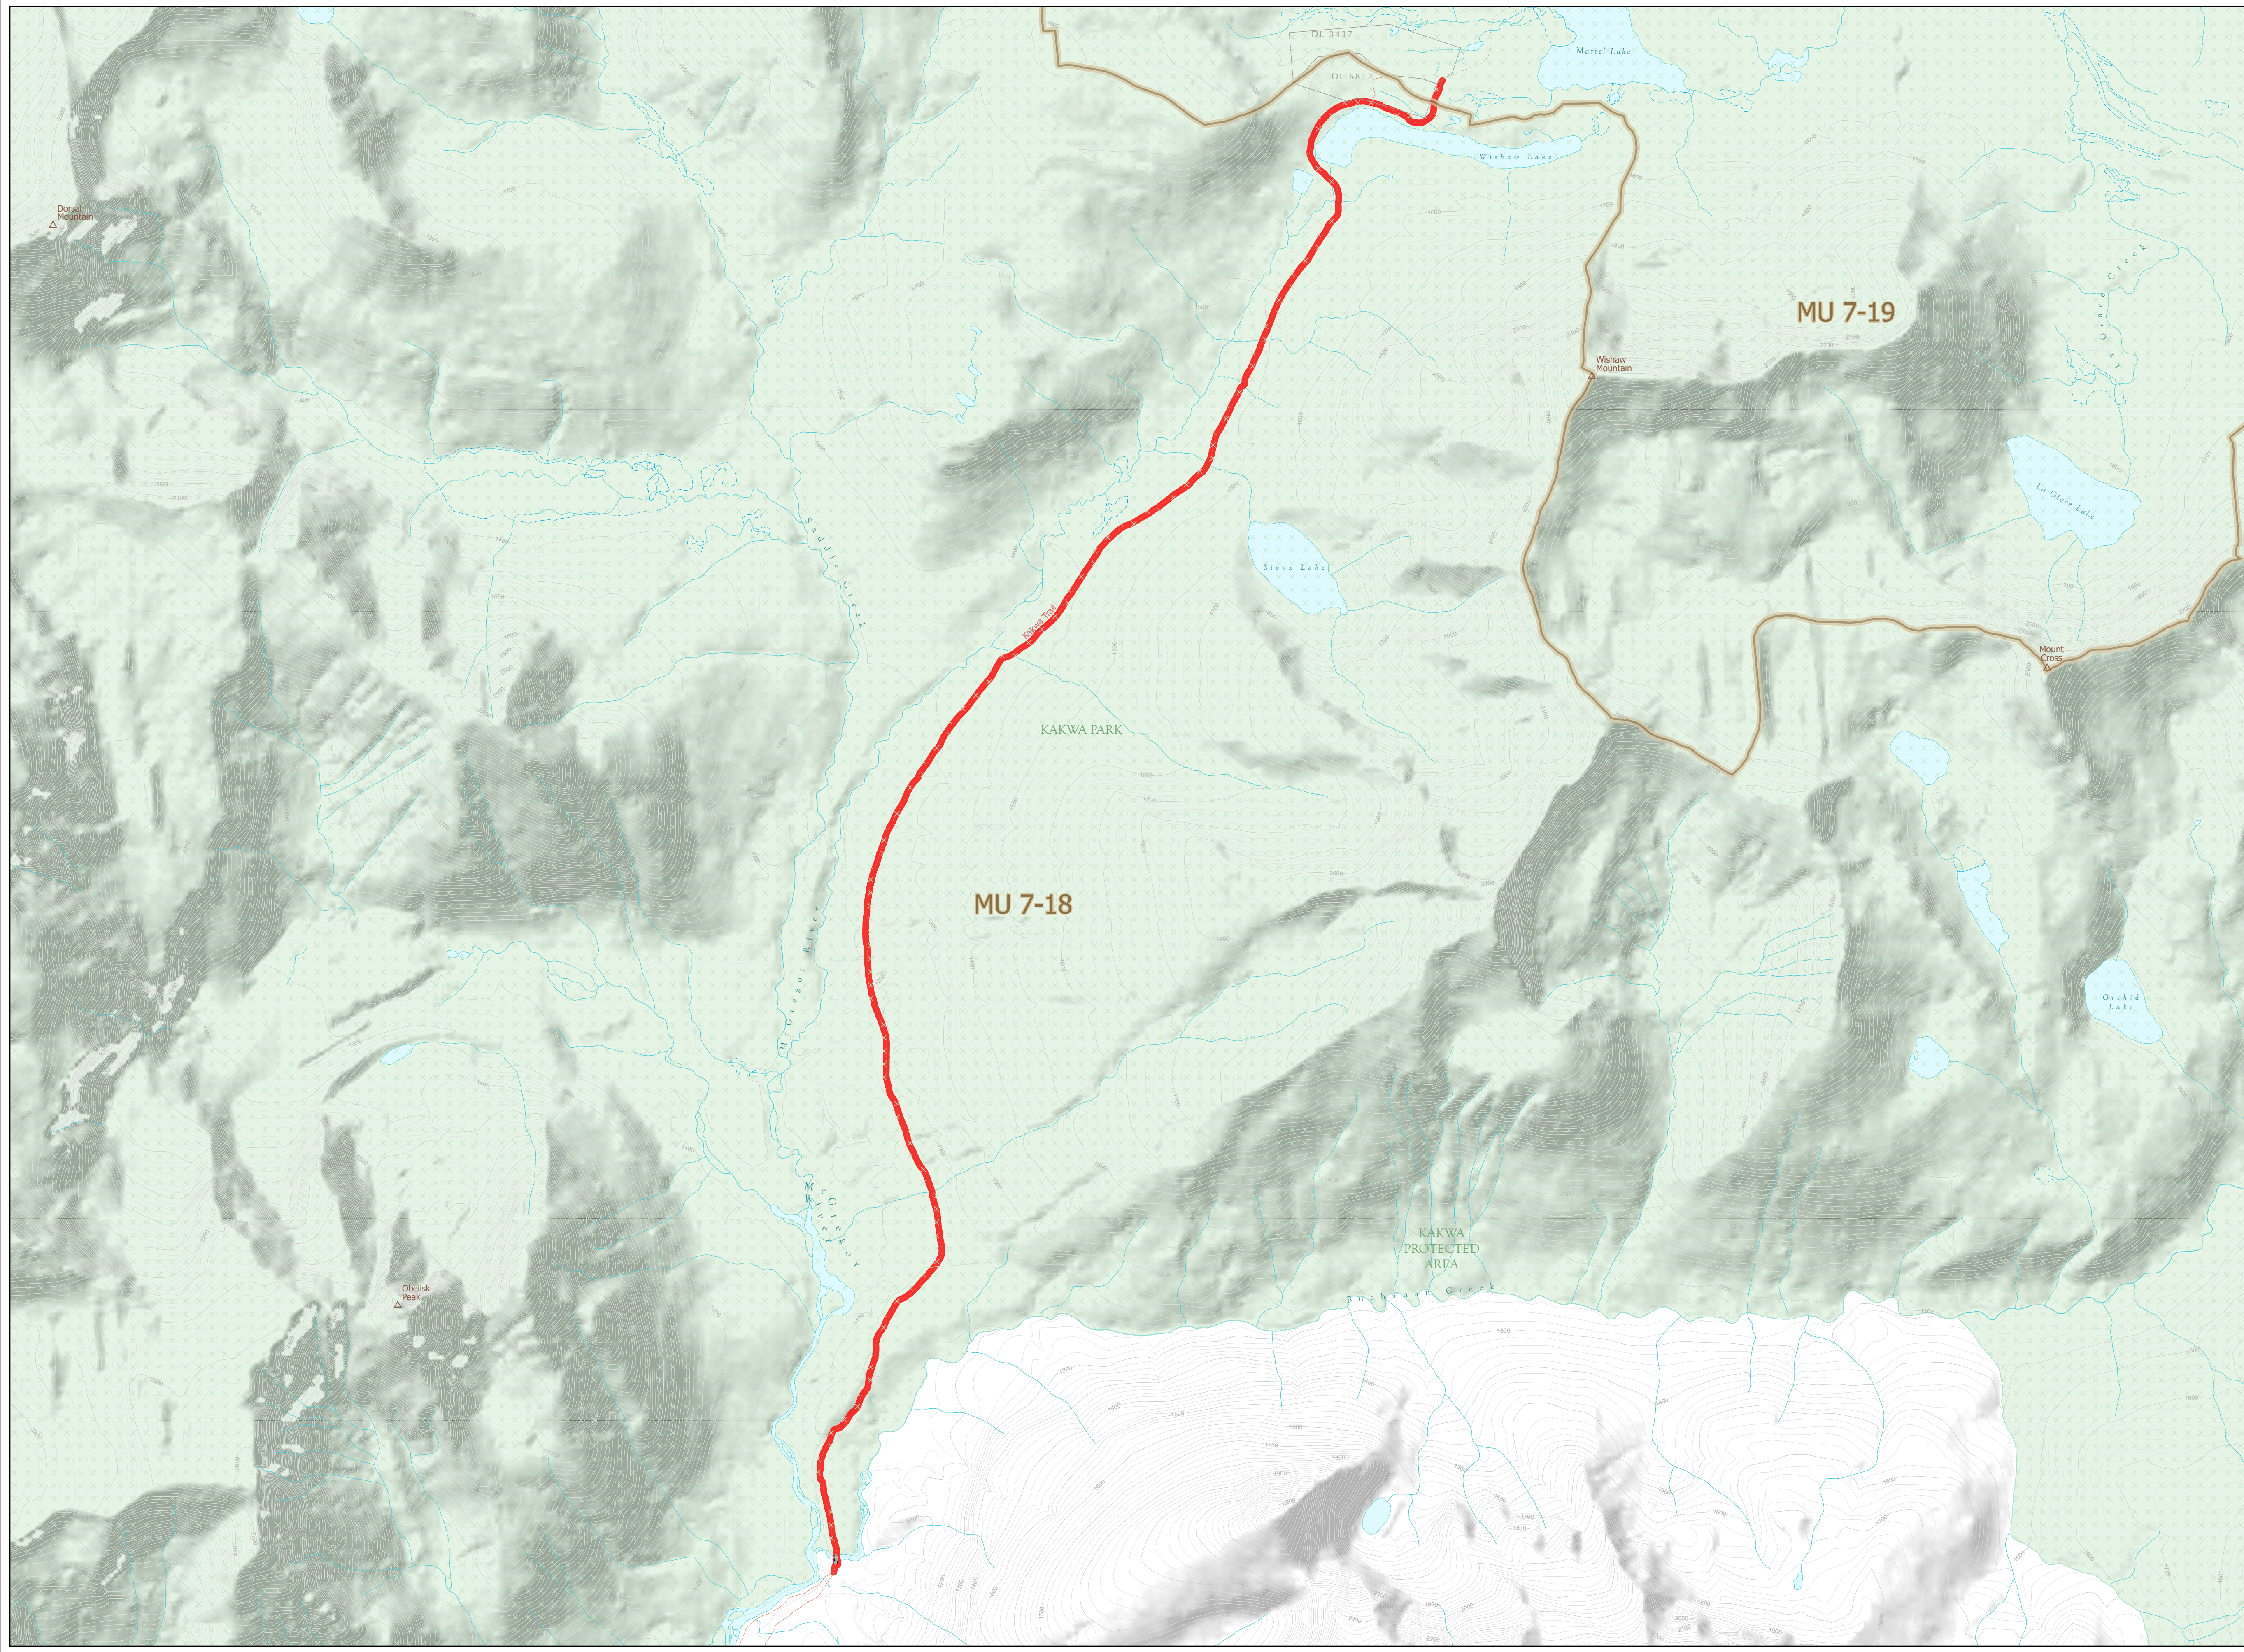

WILDLIFE ACT MOTOR VEHICLE PROHIBITION REGULATION

Map No. 6-6/23
Kakwa Recreation Area

Snowmobile Hunting Closed Areas
Road Closure