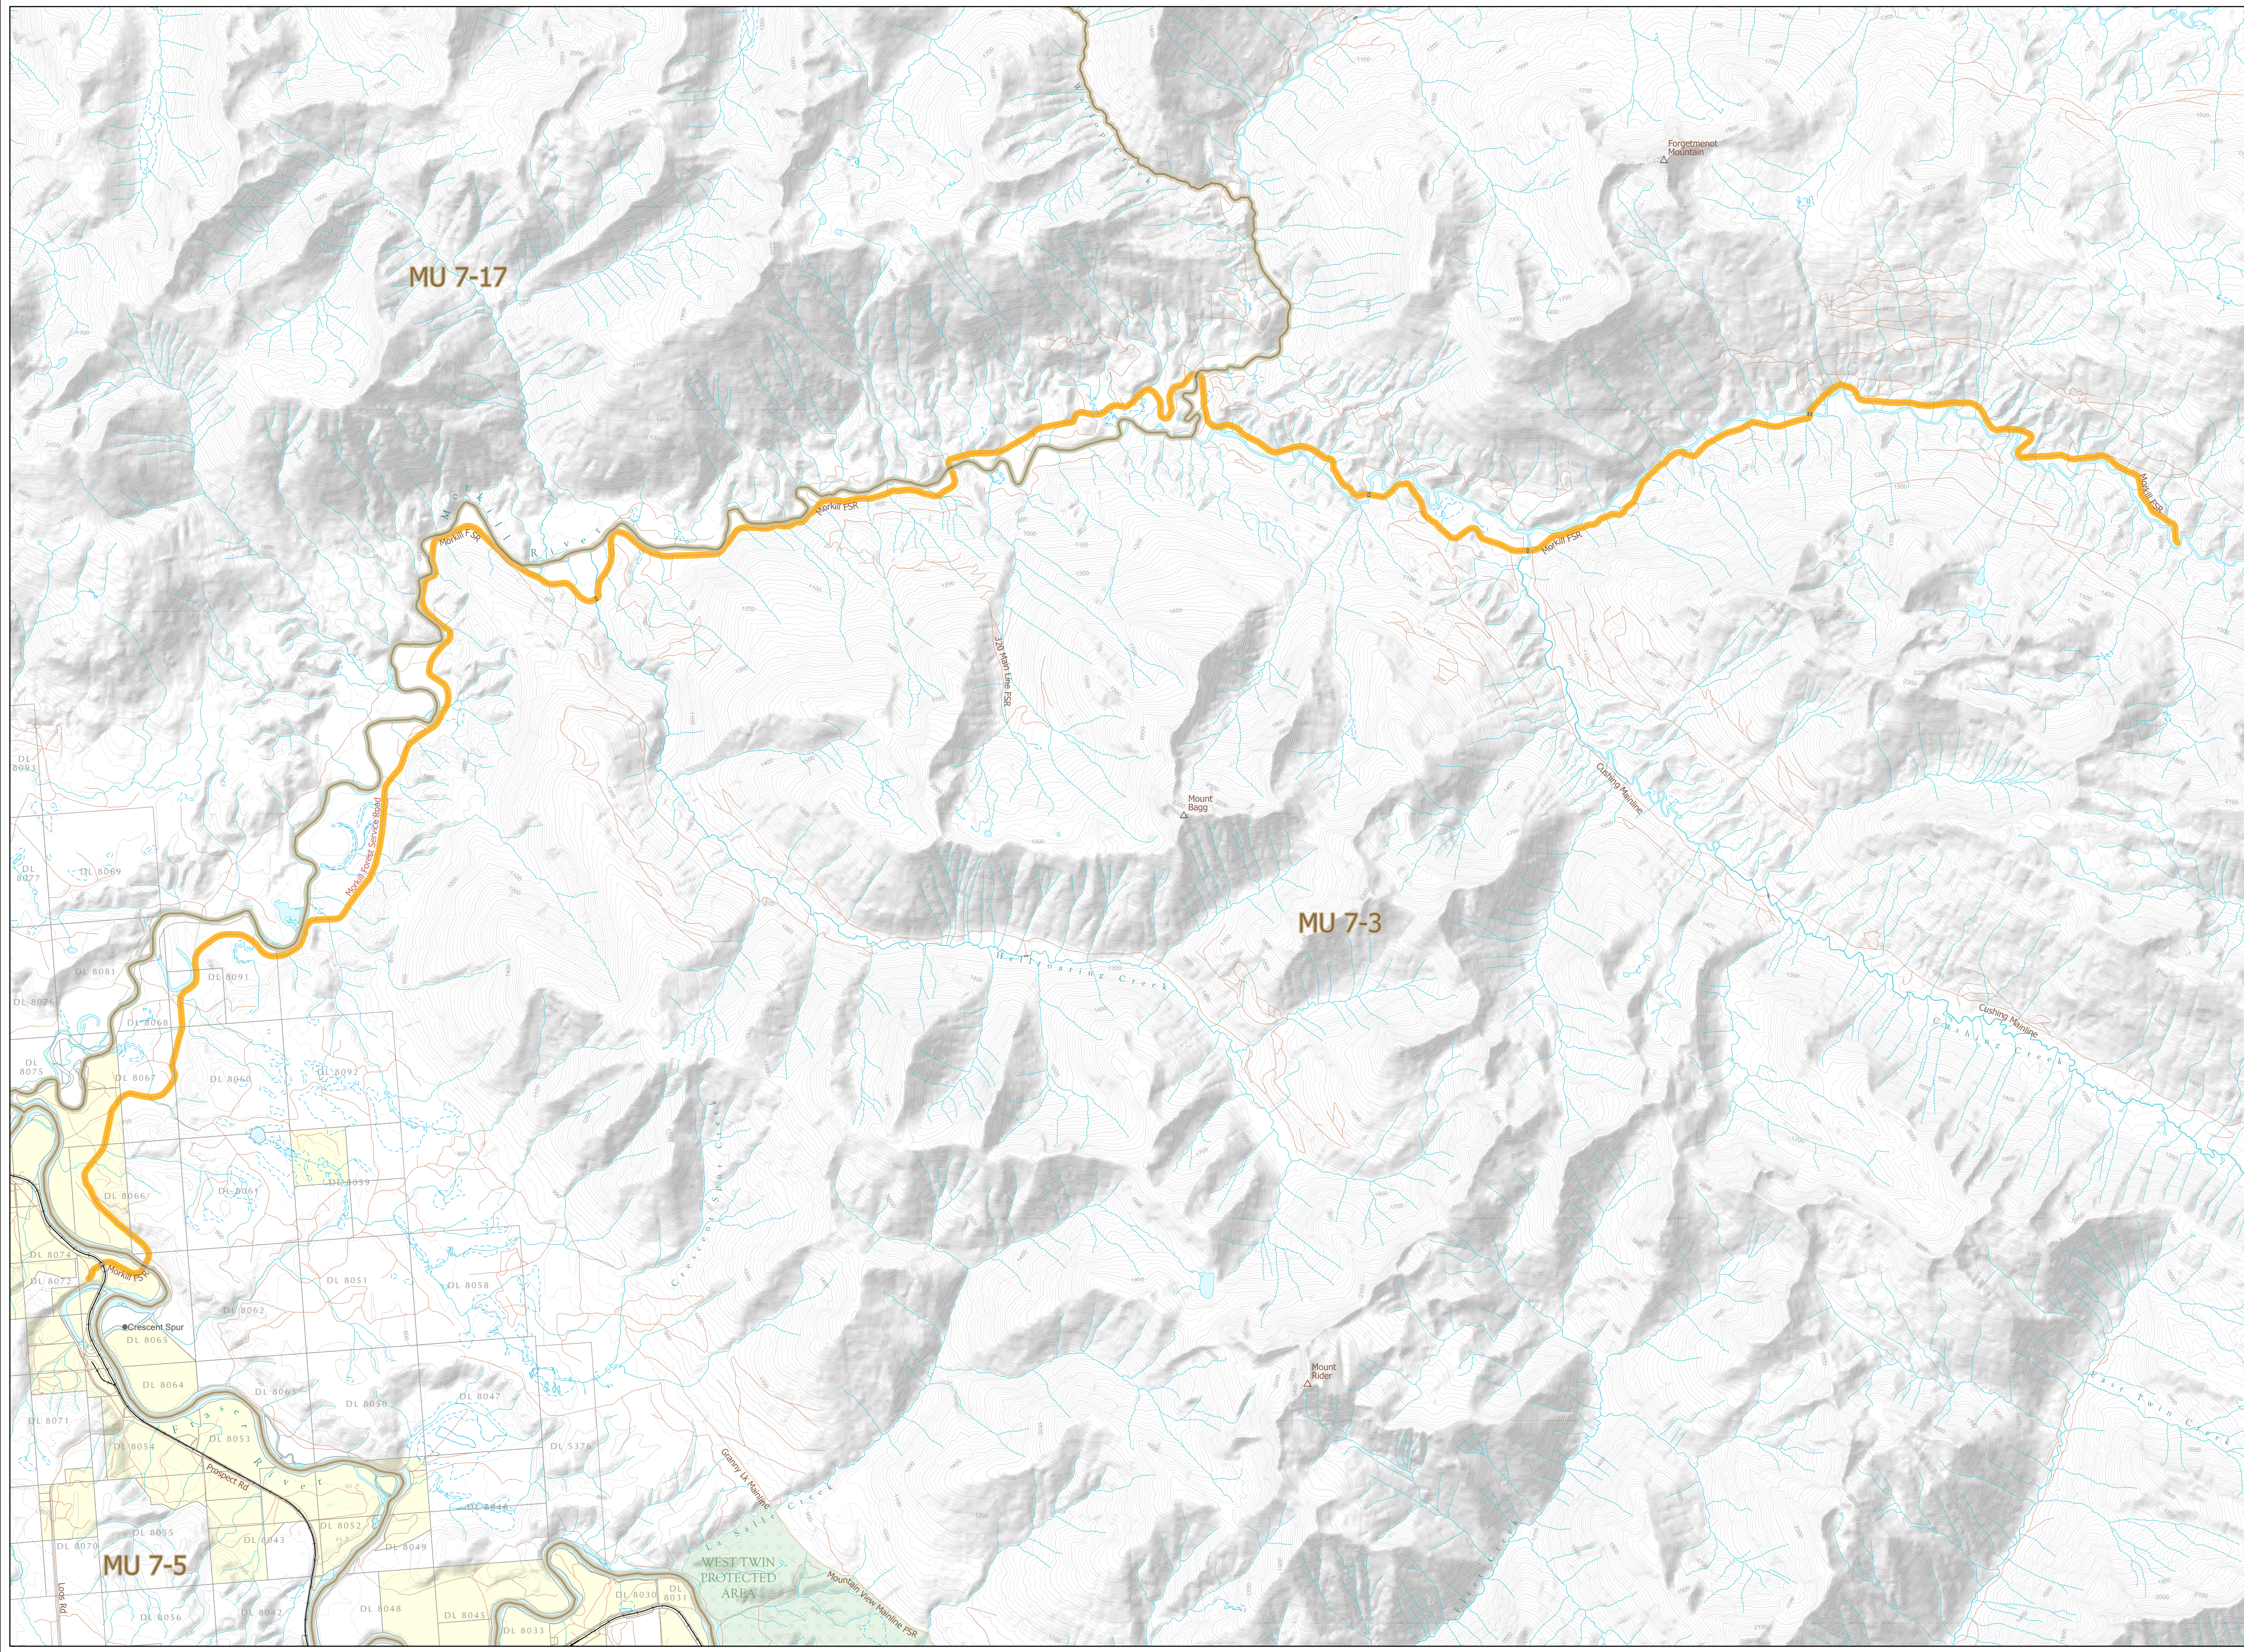

WILDLIFE ACT MOTOR VEHICLE PROHIBITION REGULATION

Map No. 2-54/23
Morkill Forest Road

Motor Vehicle Hunting Closed Areas
Road Closure