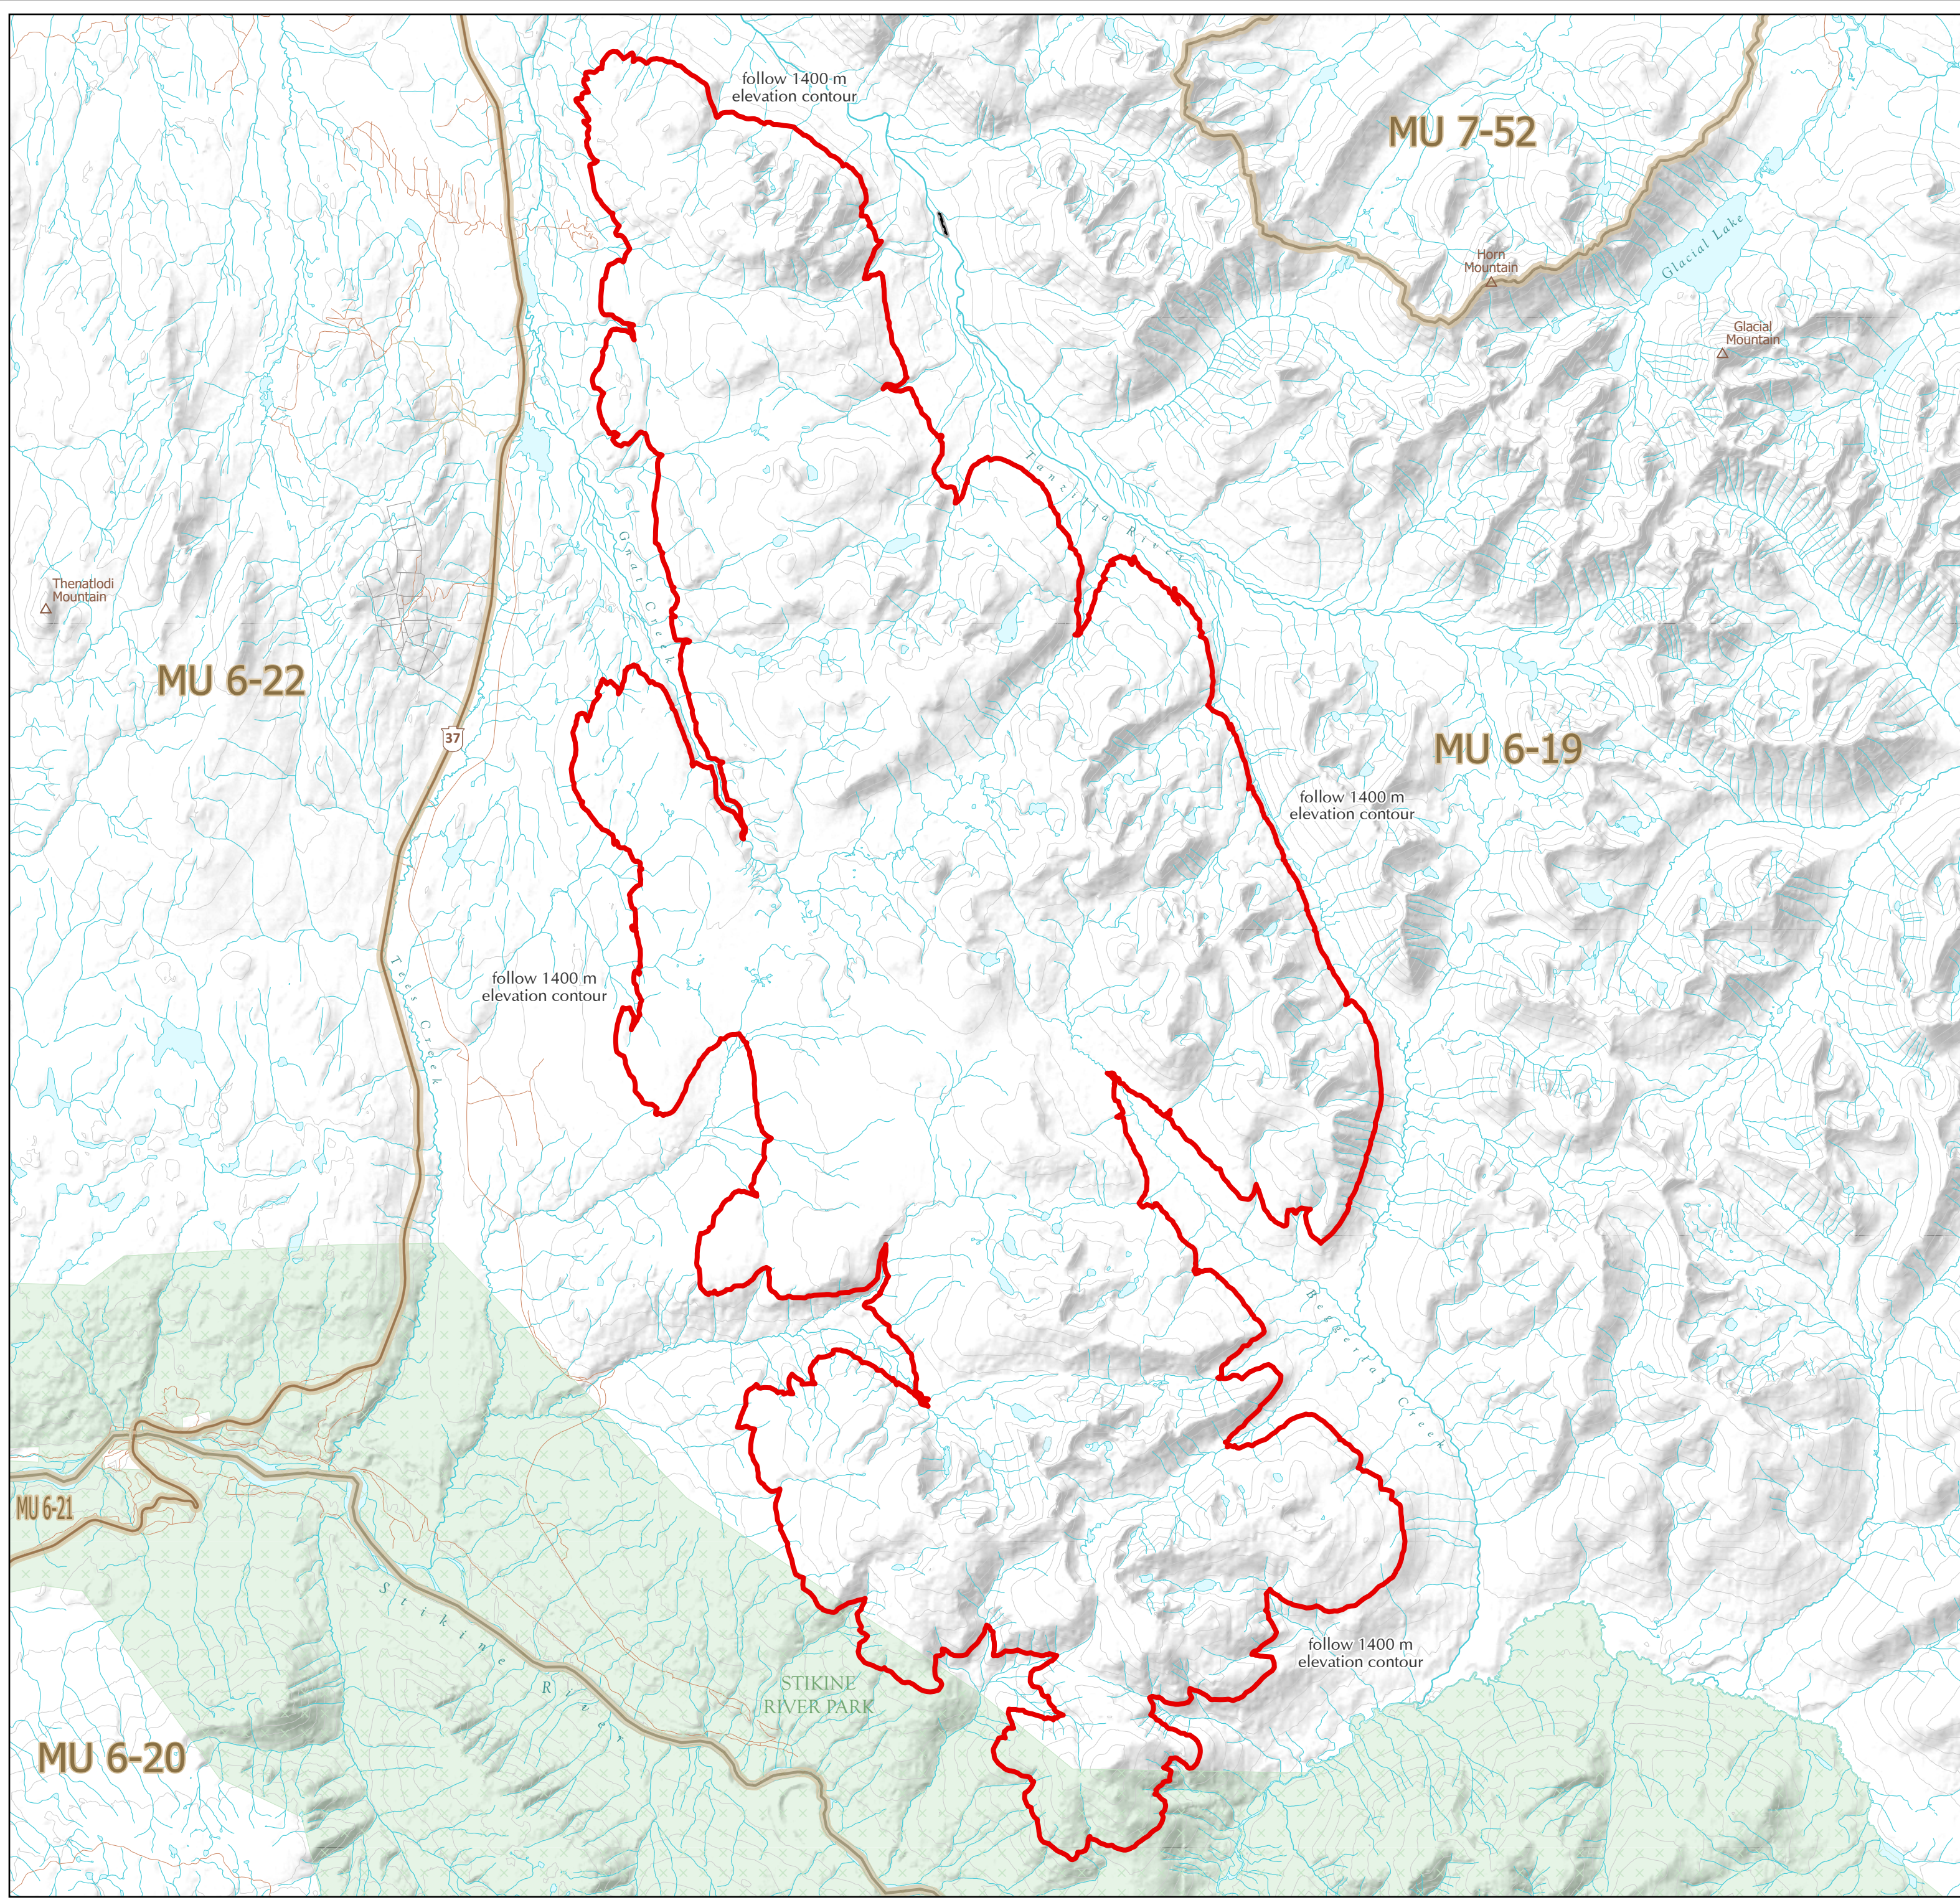

WILDLIFE ACT MOTOR VEHICLE PROHIBITION REGULATION

Map No. 1-49/23

Gnat Pass

Motor Vehicle Closed Areas
Closed Year Round

- Motor Vehicle Prohibition Area (Closed Year Round)
- Wildlife Management Unit
- Provincial Park / Protected Area / Ecological Reserve

This map is a georeferenced PDF that can be imported into mobile hardware such as a smartphone or tablet for viewing in third party applications.

*Land ownership is a visual representation of land parcels in ParcelMap BC. Contact the Land Title and Survey Authority for current information on land ownership.

Scale: 1:90,000

Intended plot size for this map is 22x17 inches

Produced for: Wildlife and Habitat Branch
Produced by: GeoBC on 2023-07-31