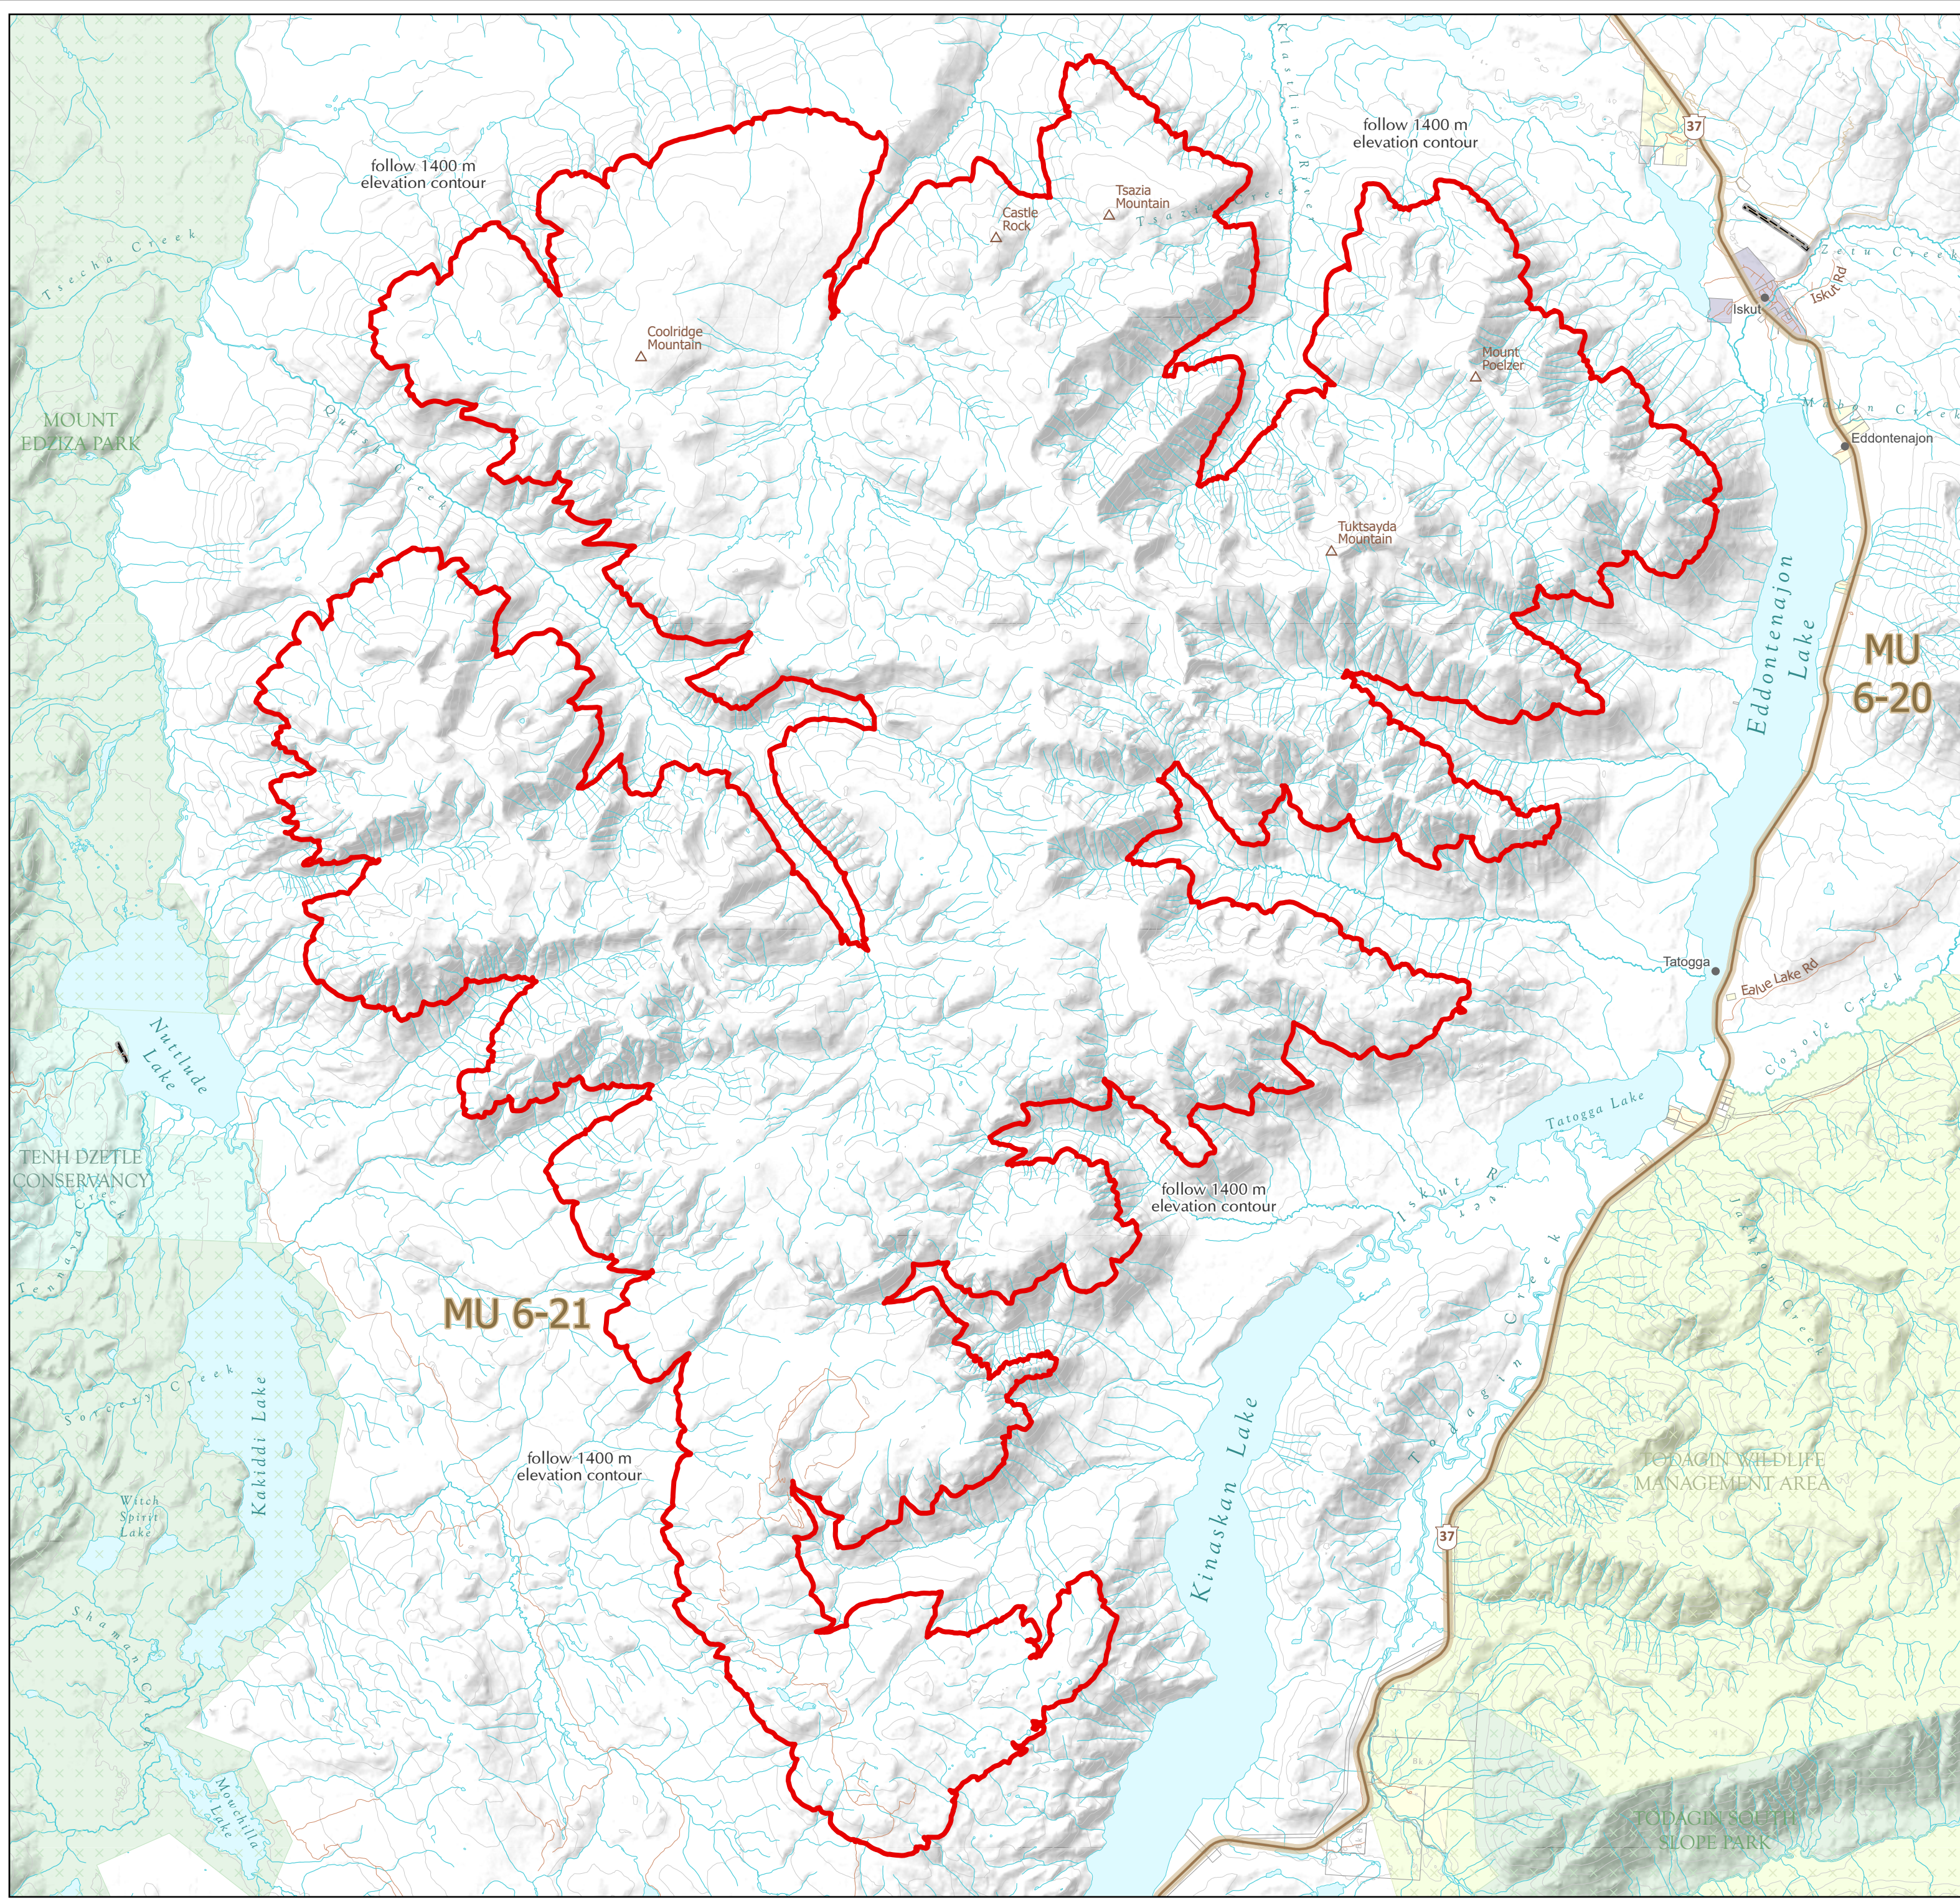

# WILDLIFE ACT MOTOR VEHICLE PROHIBITION REGULATION

Map No. 1-47/23  
Klastline Plateau

Motor Vehicle Closed Areas  
Closed Year Round

- Motor Vehicle Prohibition Area (Closed Year Round)
- Wildlife Management Unit
- Indian Reserve
- Provincial Park / Protected Area / Ecological Reserve
- Wildlife Management Area / Conservation Area
- Conservancy
- Private Land \*

This map is a georeferenced PDF that can be imported into mobile hardware such as a smartphone or tablet for viewing in third party applications.  
\*Land ownership is a visual representation of land parcels in ParcelMap BC. Contact the Land Title and Survey Authority for current information on land ownership.

Produced for: Wildlife and Habitat Branch  
Produced by: GeoBC on 2023-07-31