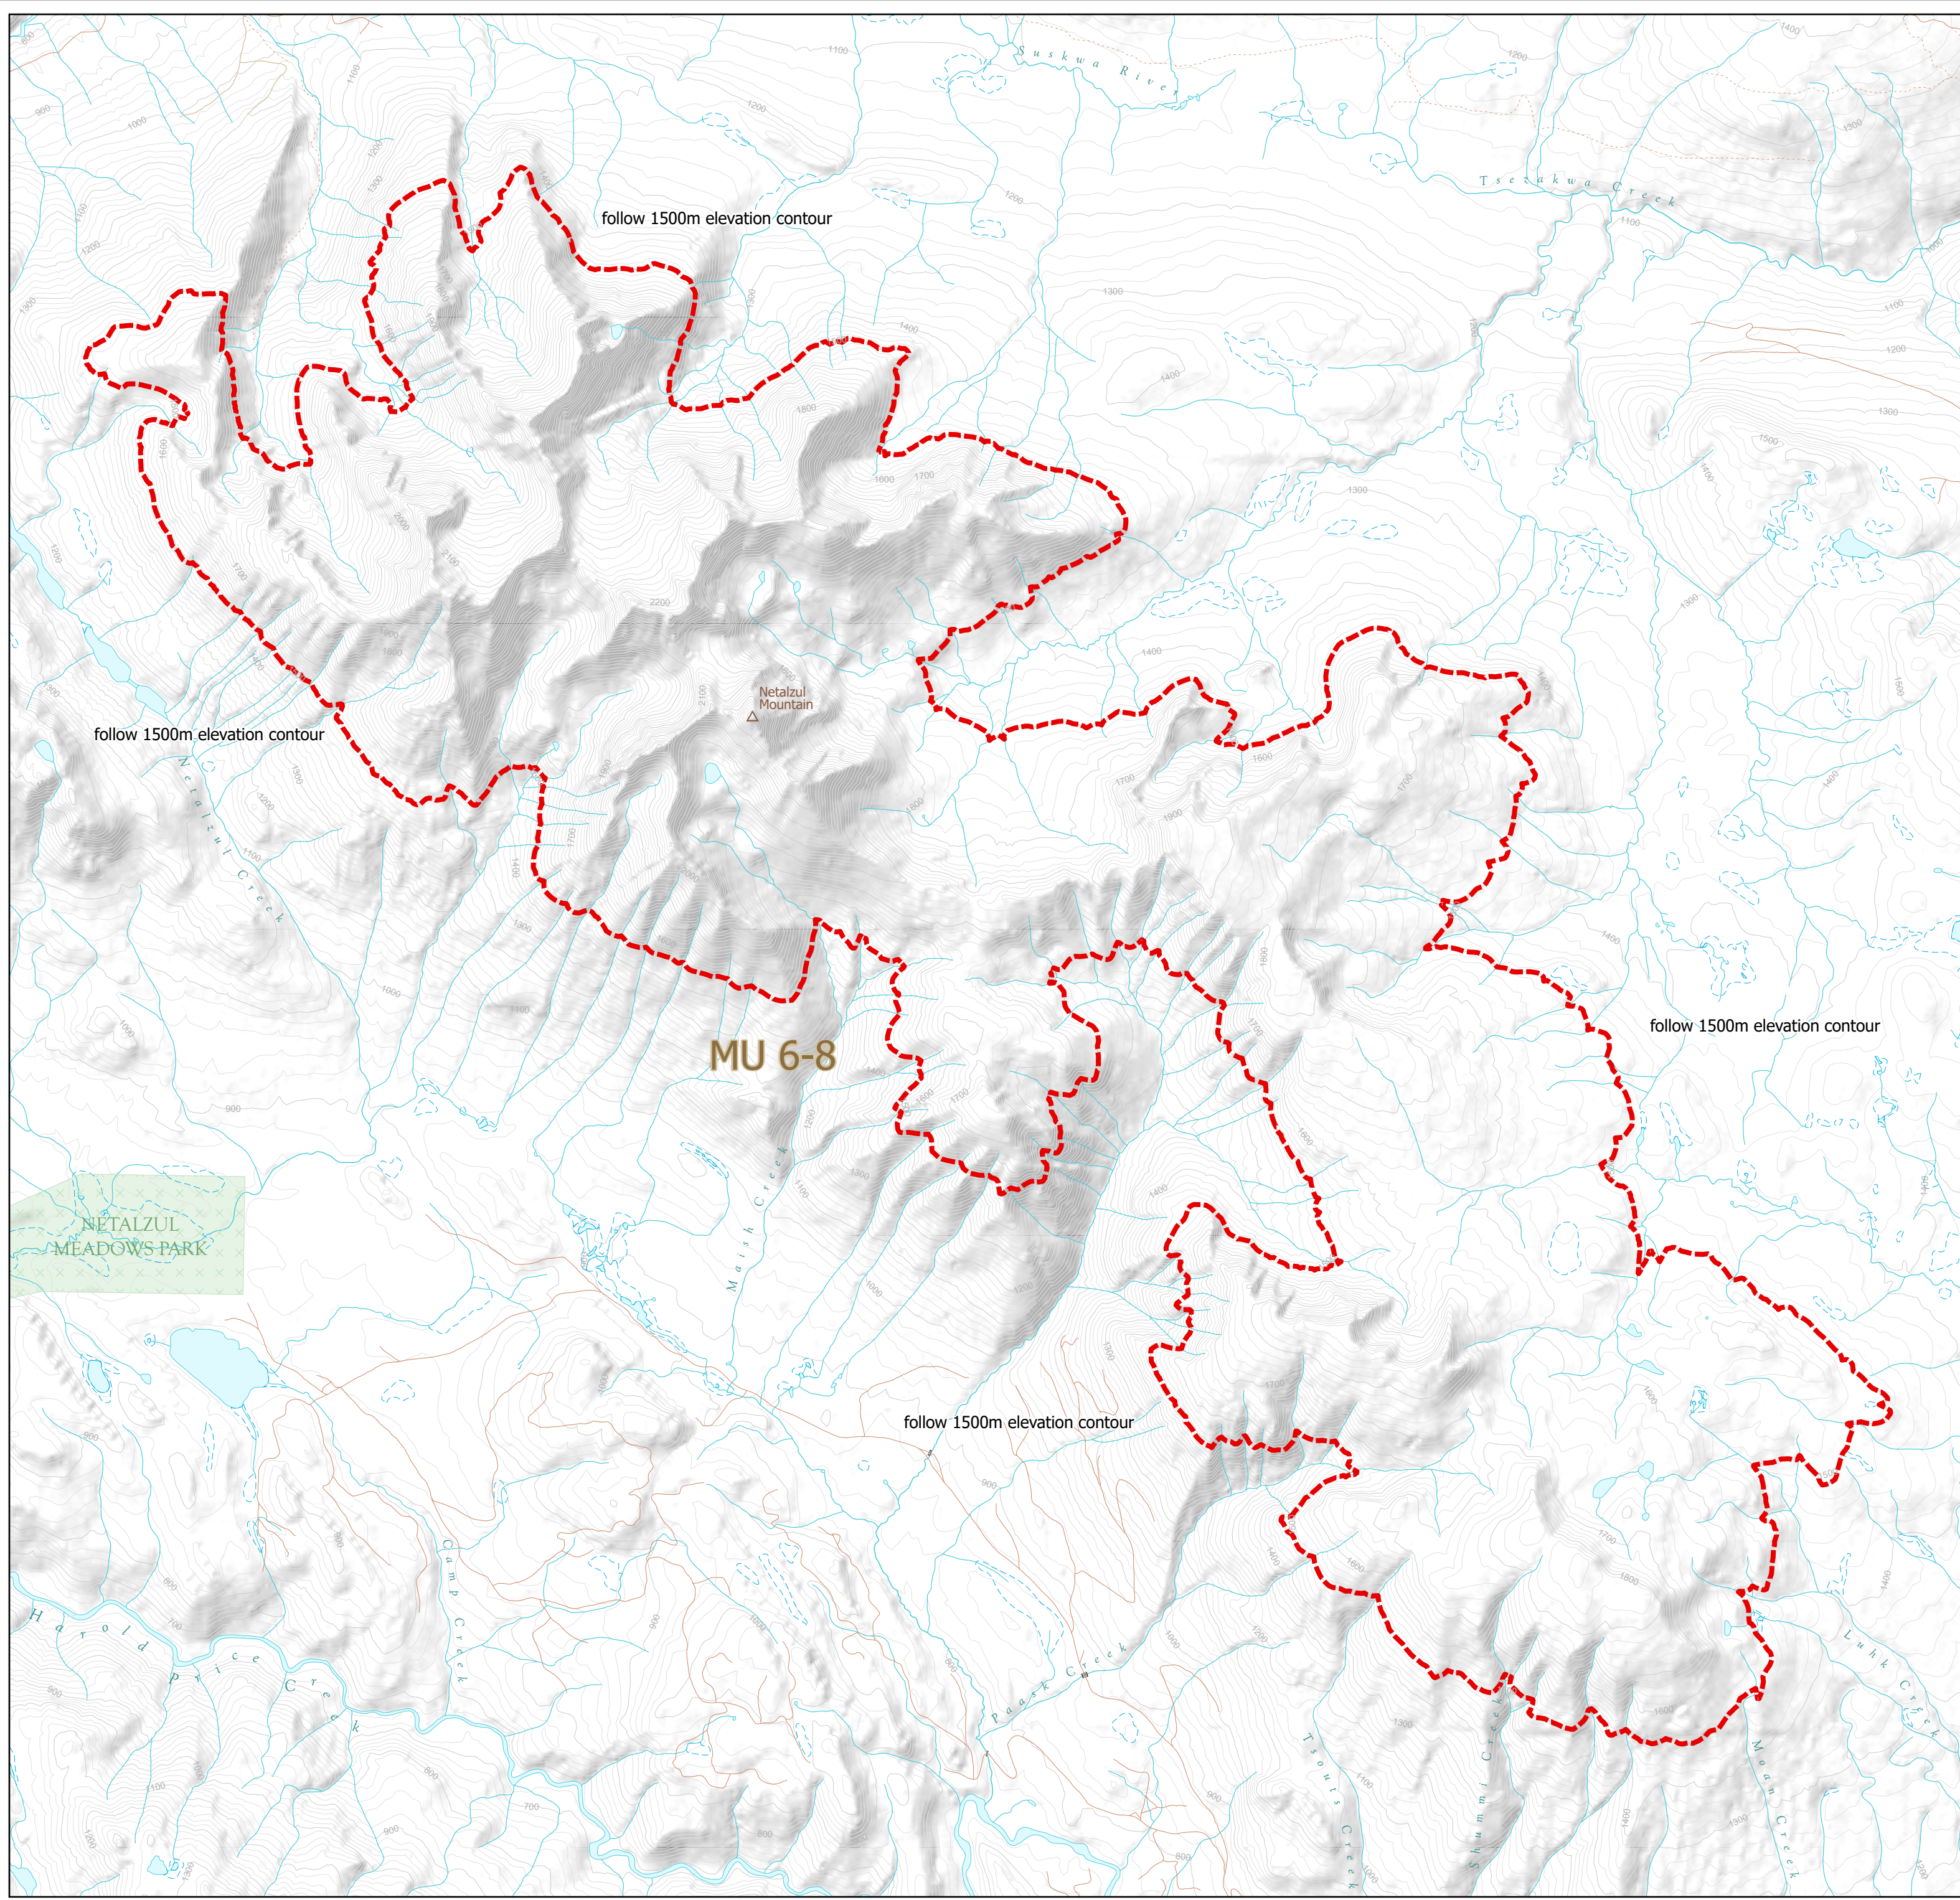

WILDLIFE ACT MOTOR VEHICLE PROHIBITION REGULATION

Map No. 1-112/23
Netalzul Mountain

Motor Vehicle Closed Areas
Closed October 1 to April 30

-  Motor Vehicle Prohibition Area (Closed Seasonally)
-  Wildlife Management Unit
-  Provincial Park / Protected Area / Ecological Reserve

This map is a georeferenced PDF that can be imported into mobile hardware such as a smartphone or tablet for viewing in third party applications.
*Land ownership is a visual representation of land parcels in ParcelMap BC. Contact the Land Title and Survey Authority for current information on land ownership.

Produced for: Wildlife and Habitat Branch
Produced by: GeoBC on 2023-07-31