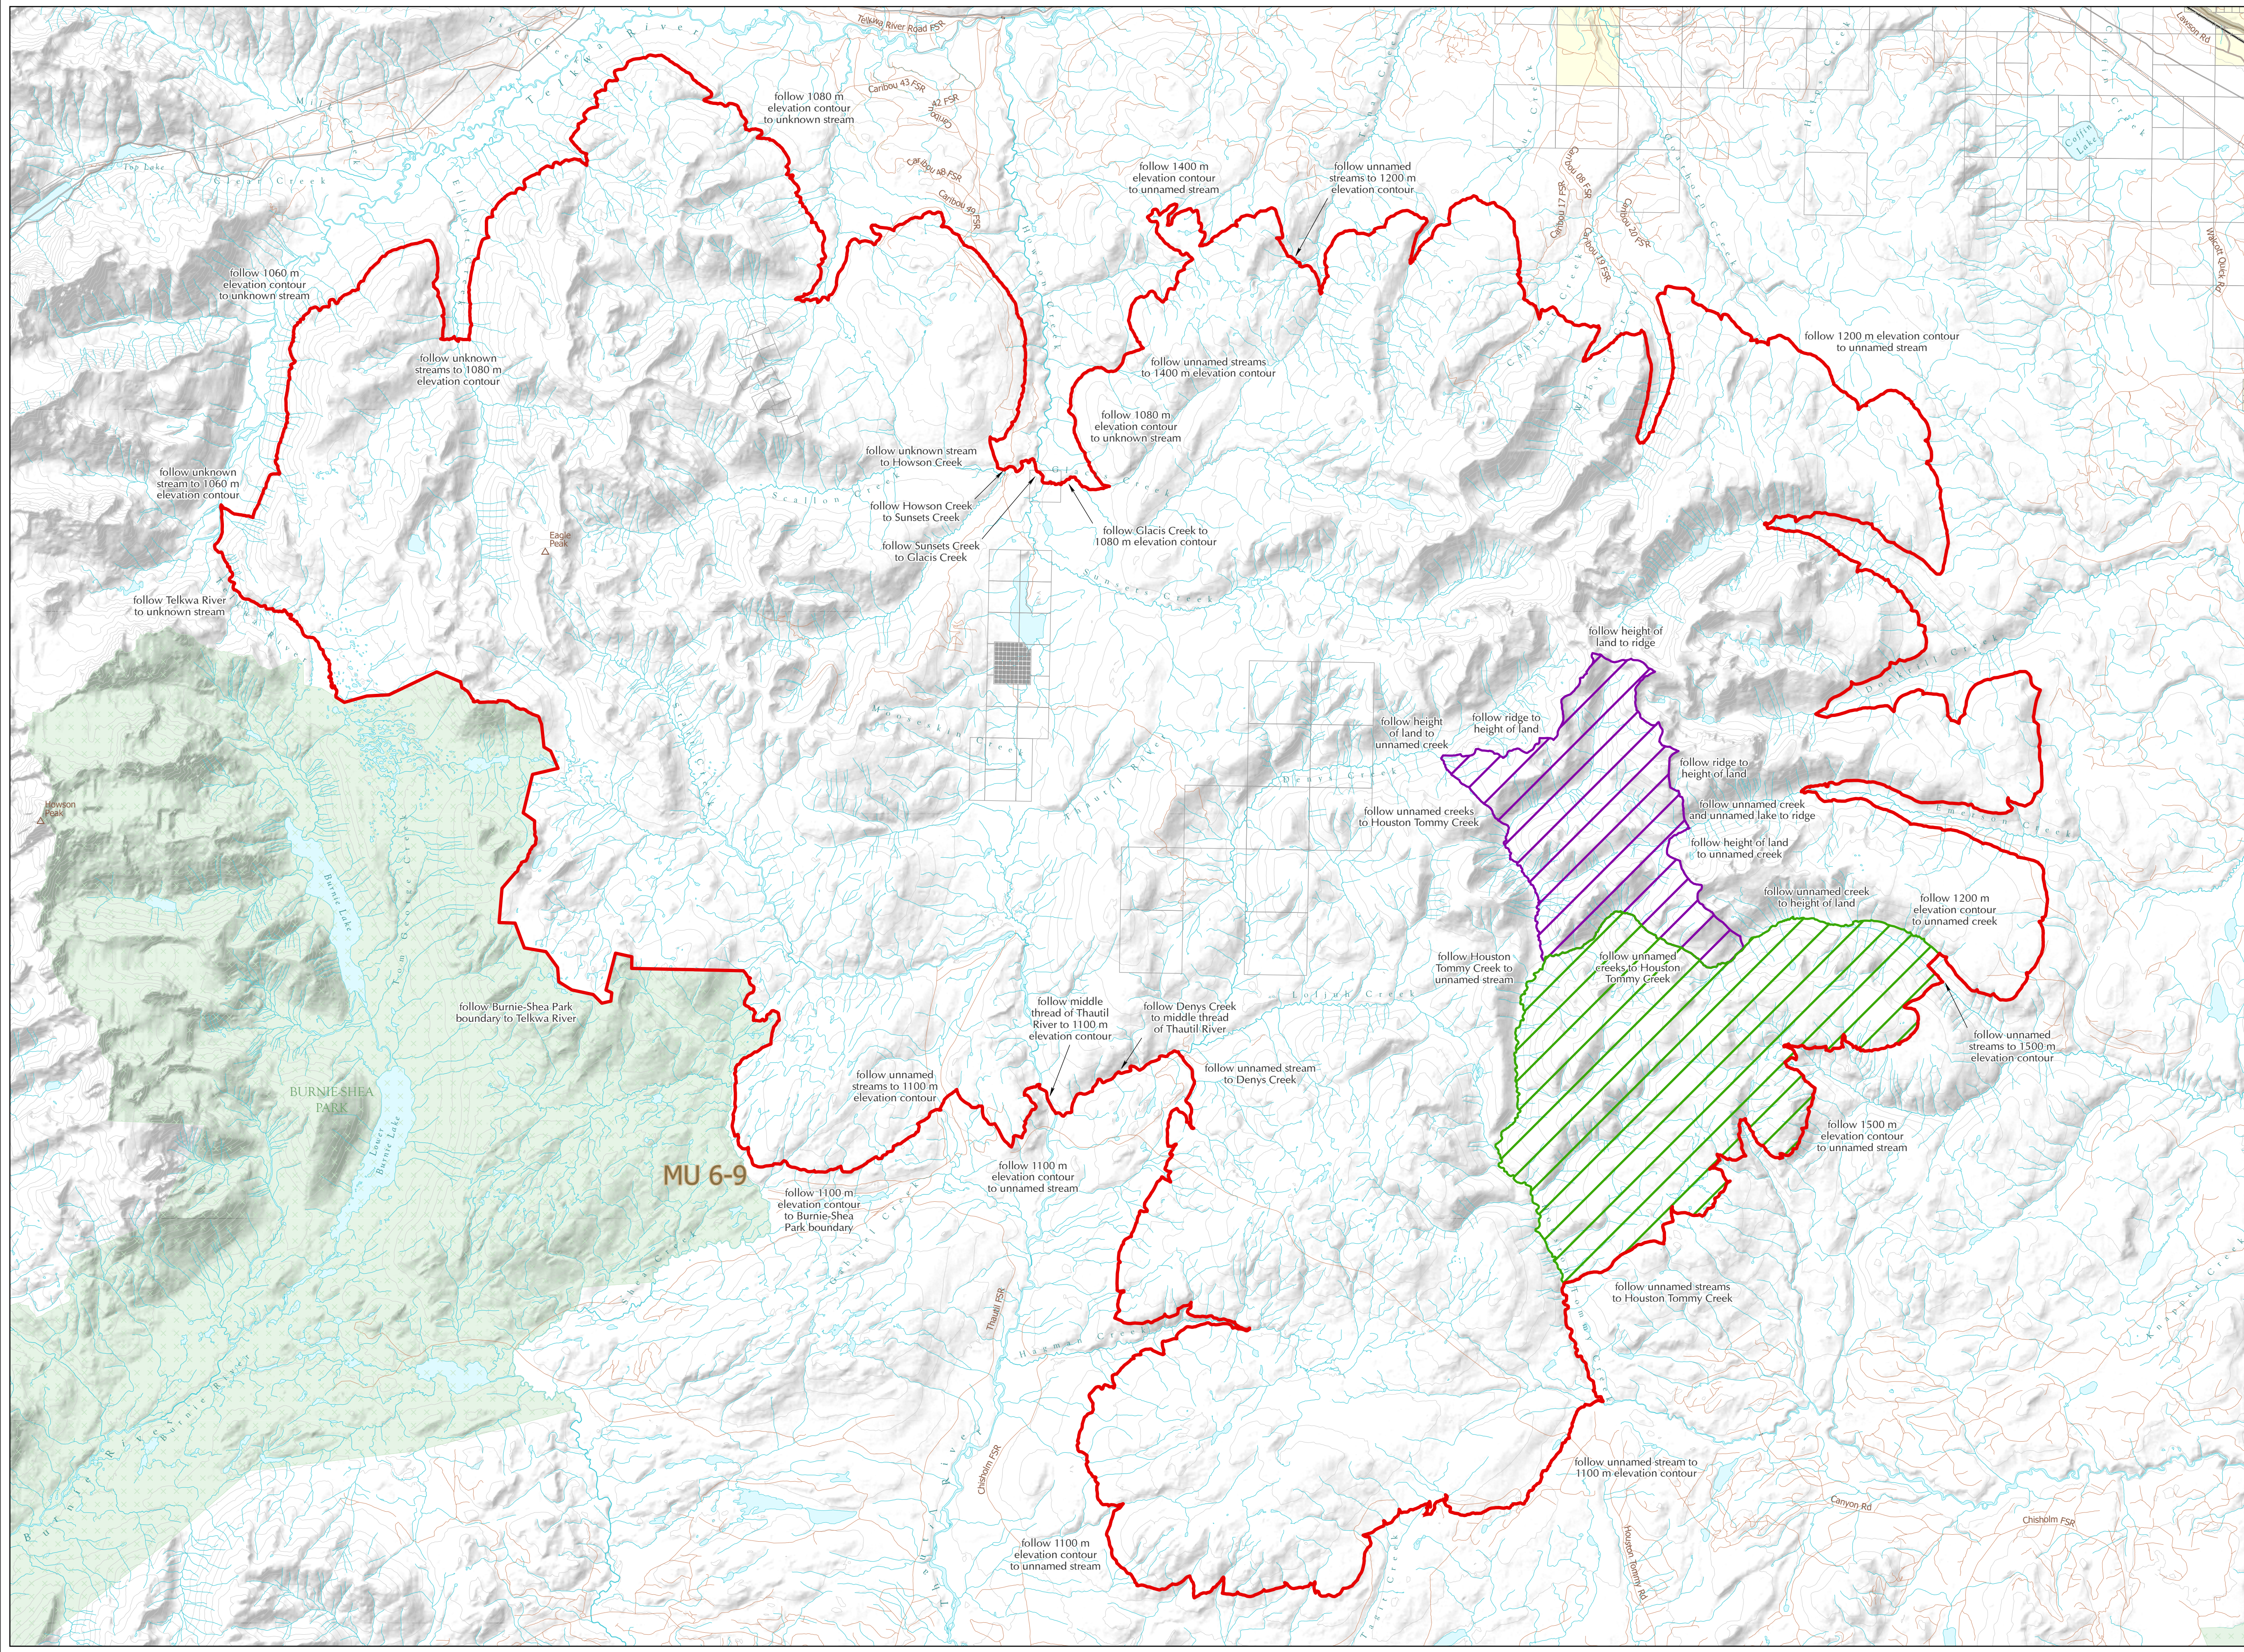

WILDLIFE ACT MOTOR VEHICLE PROHIBITION REGULATION

Map No. 1-110/23
Telkwa Mountains

Motor Vehicle Closed Areas
Closed Year Round