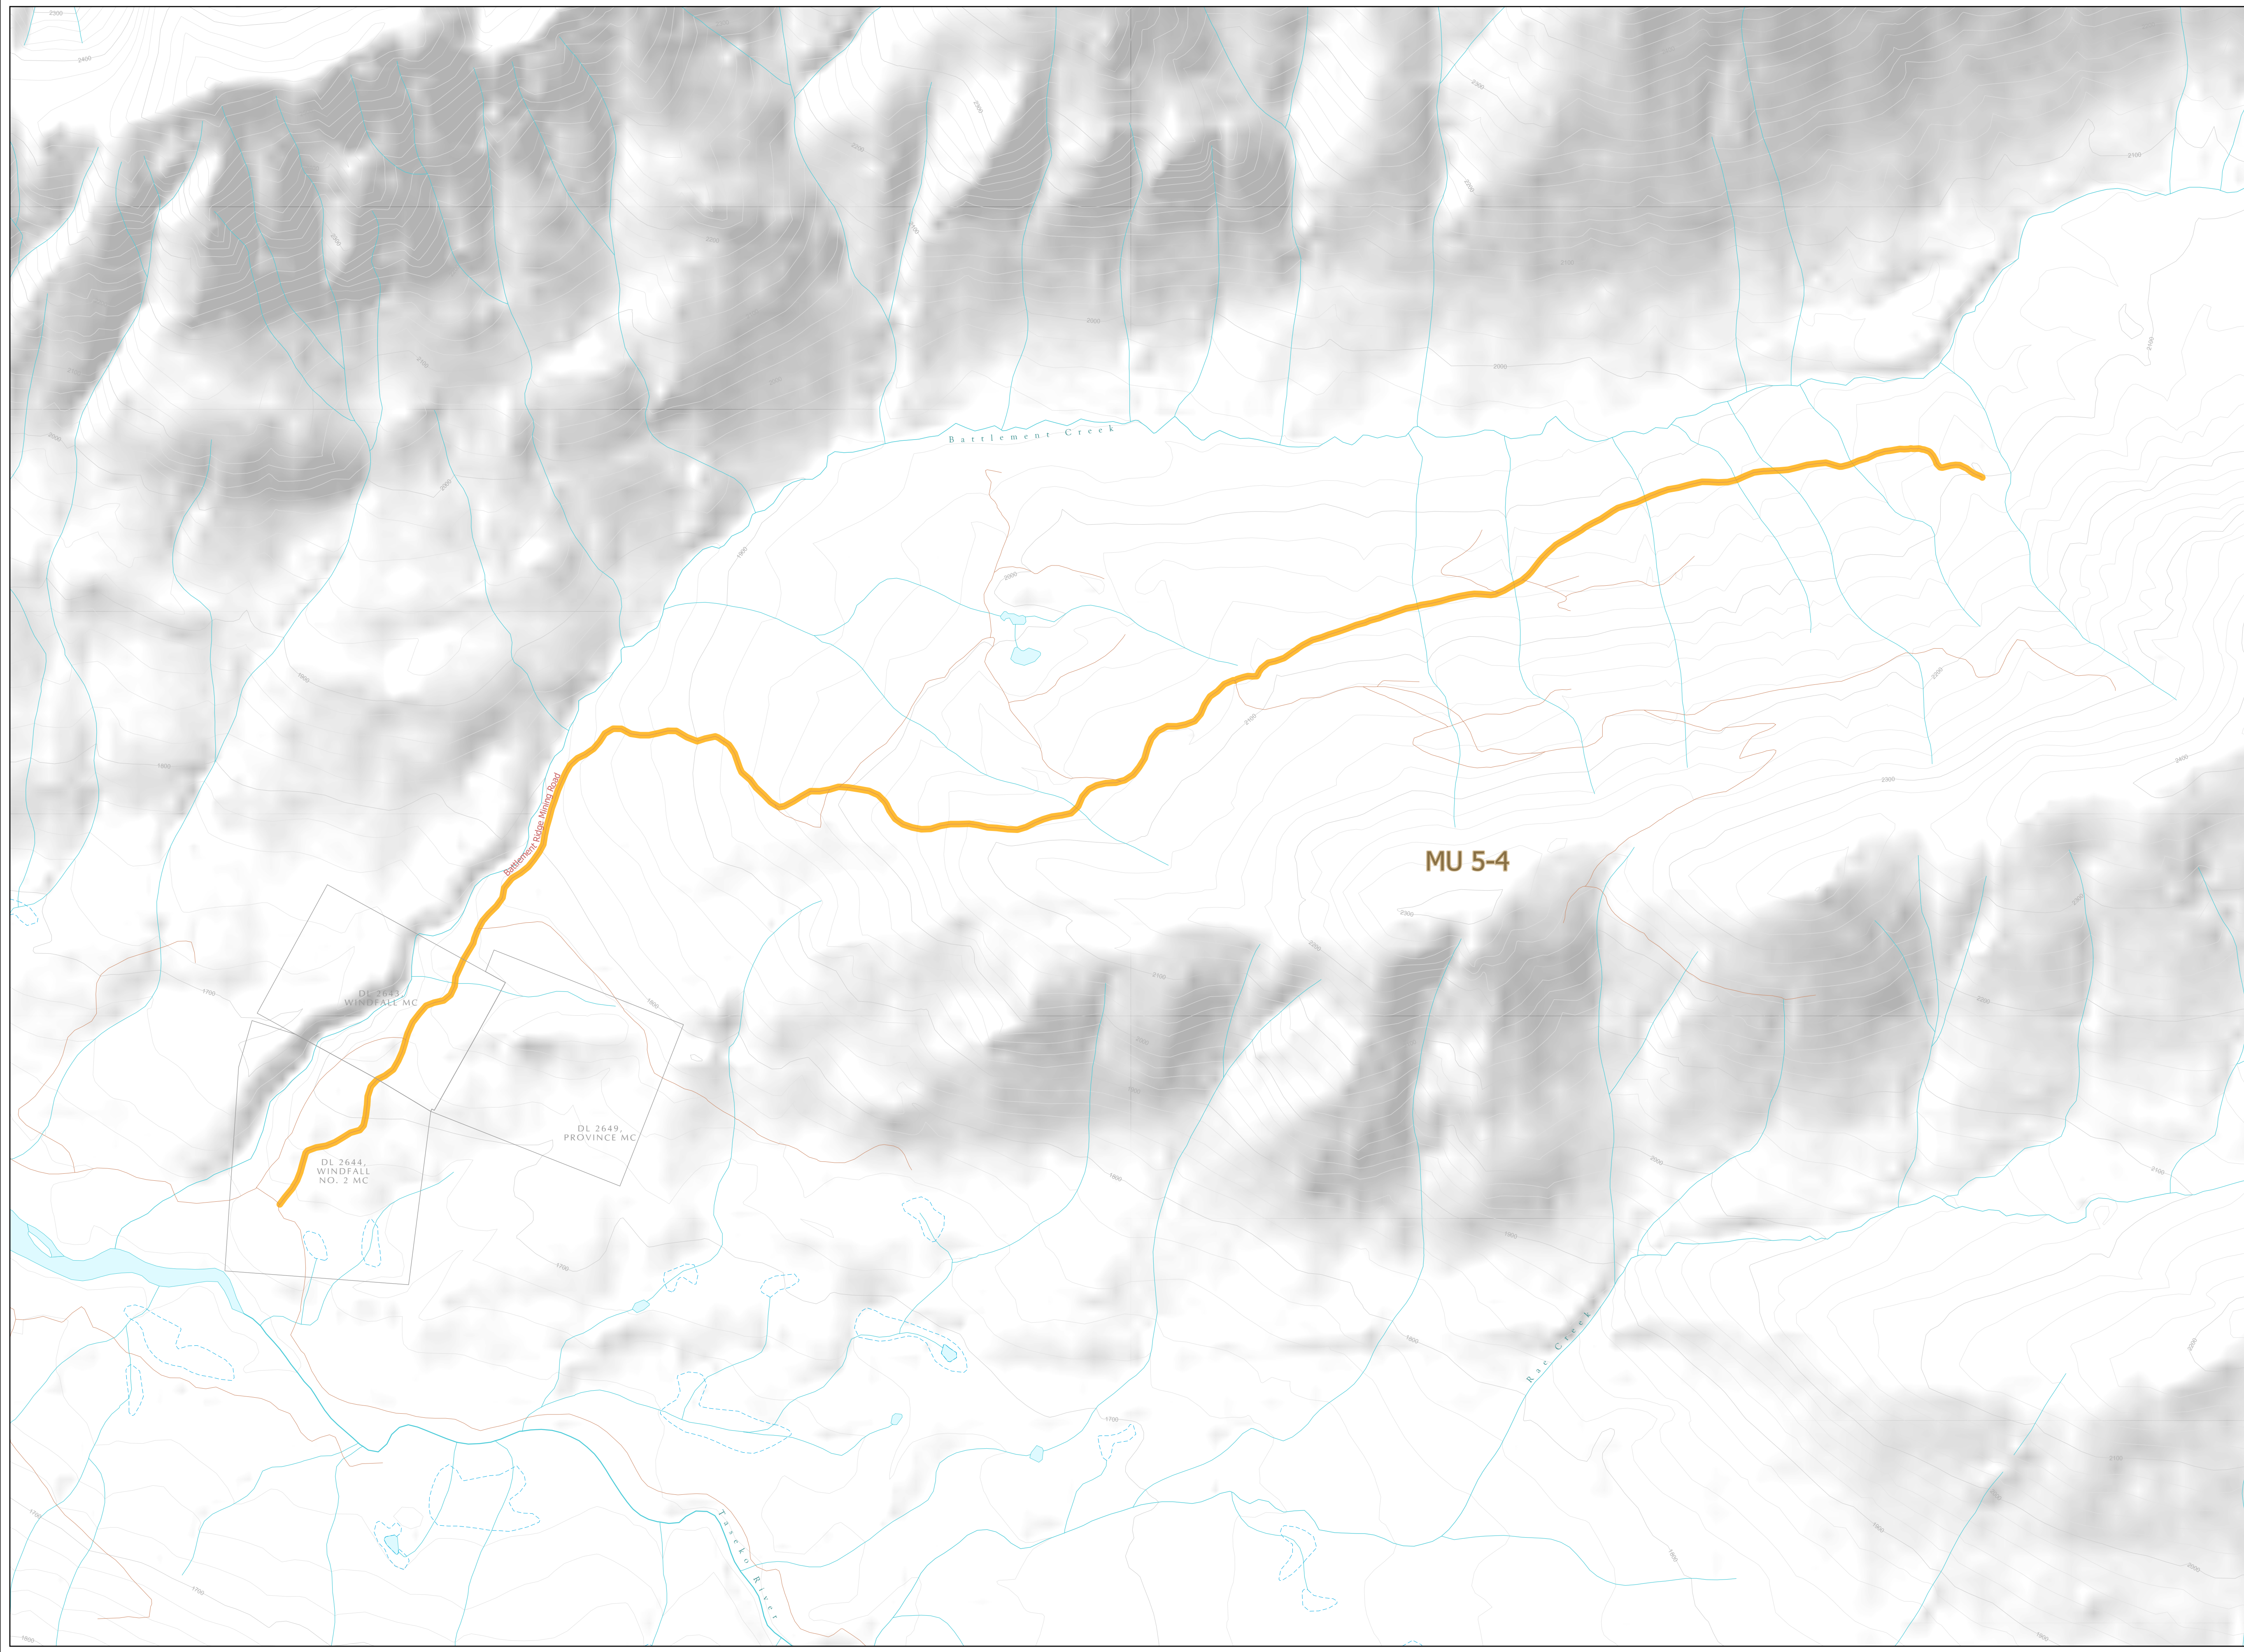

WILDLIFE ACT
MOTOR VEHICLE
PROHIBITION REGULATION

Map No. 2-40/23
Battlement Ridge

Motor Vehicle Hunting Closed Areas
Road Closure

- Wildlife Management Unit
- Roads Closed September 1 - October 31