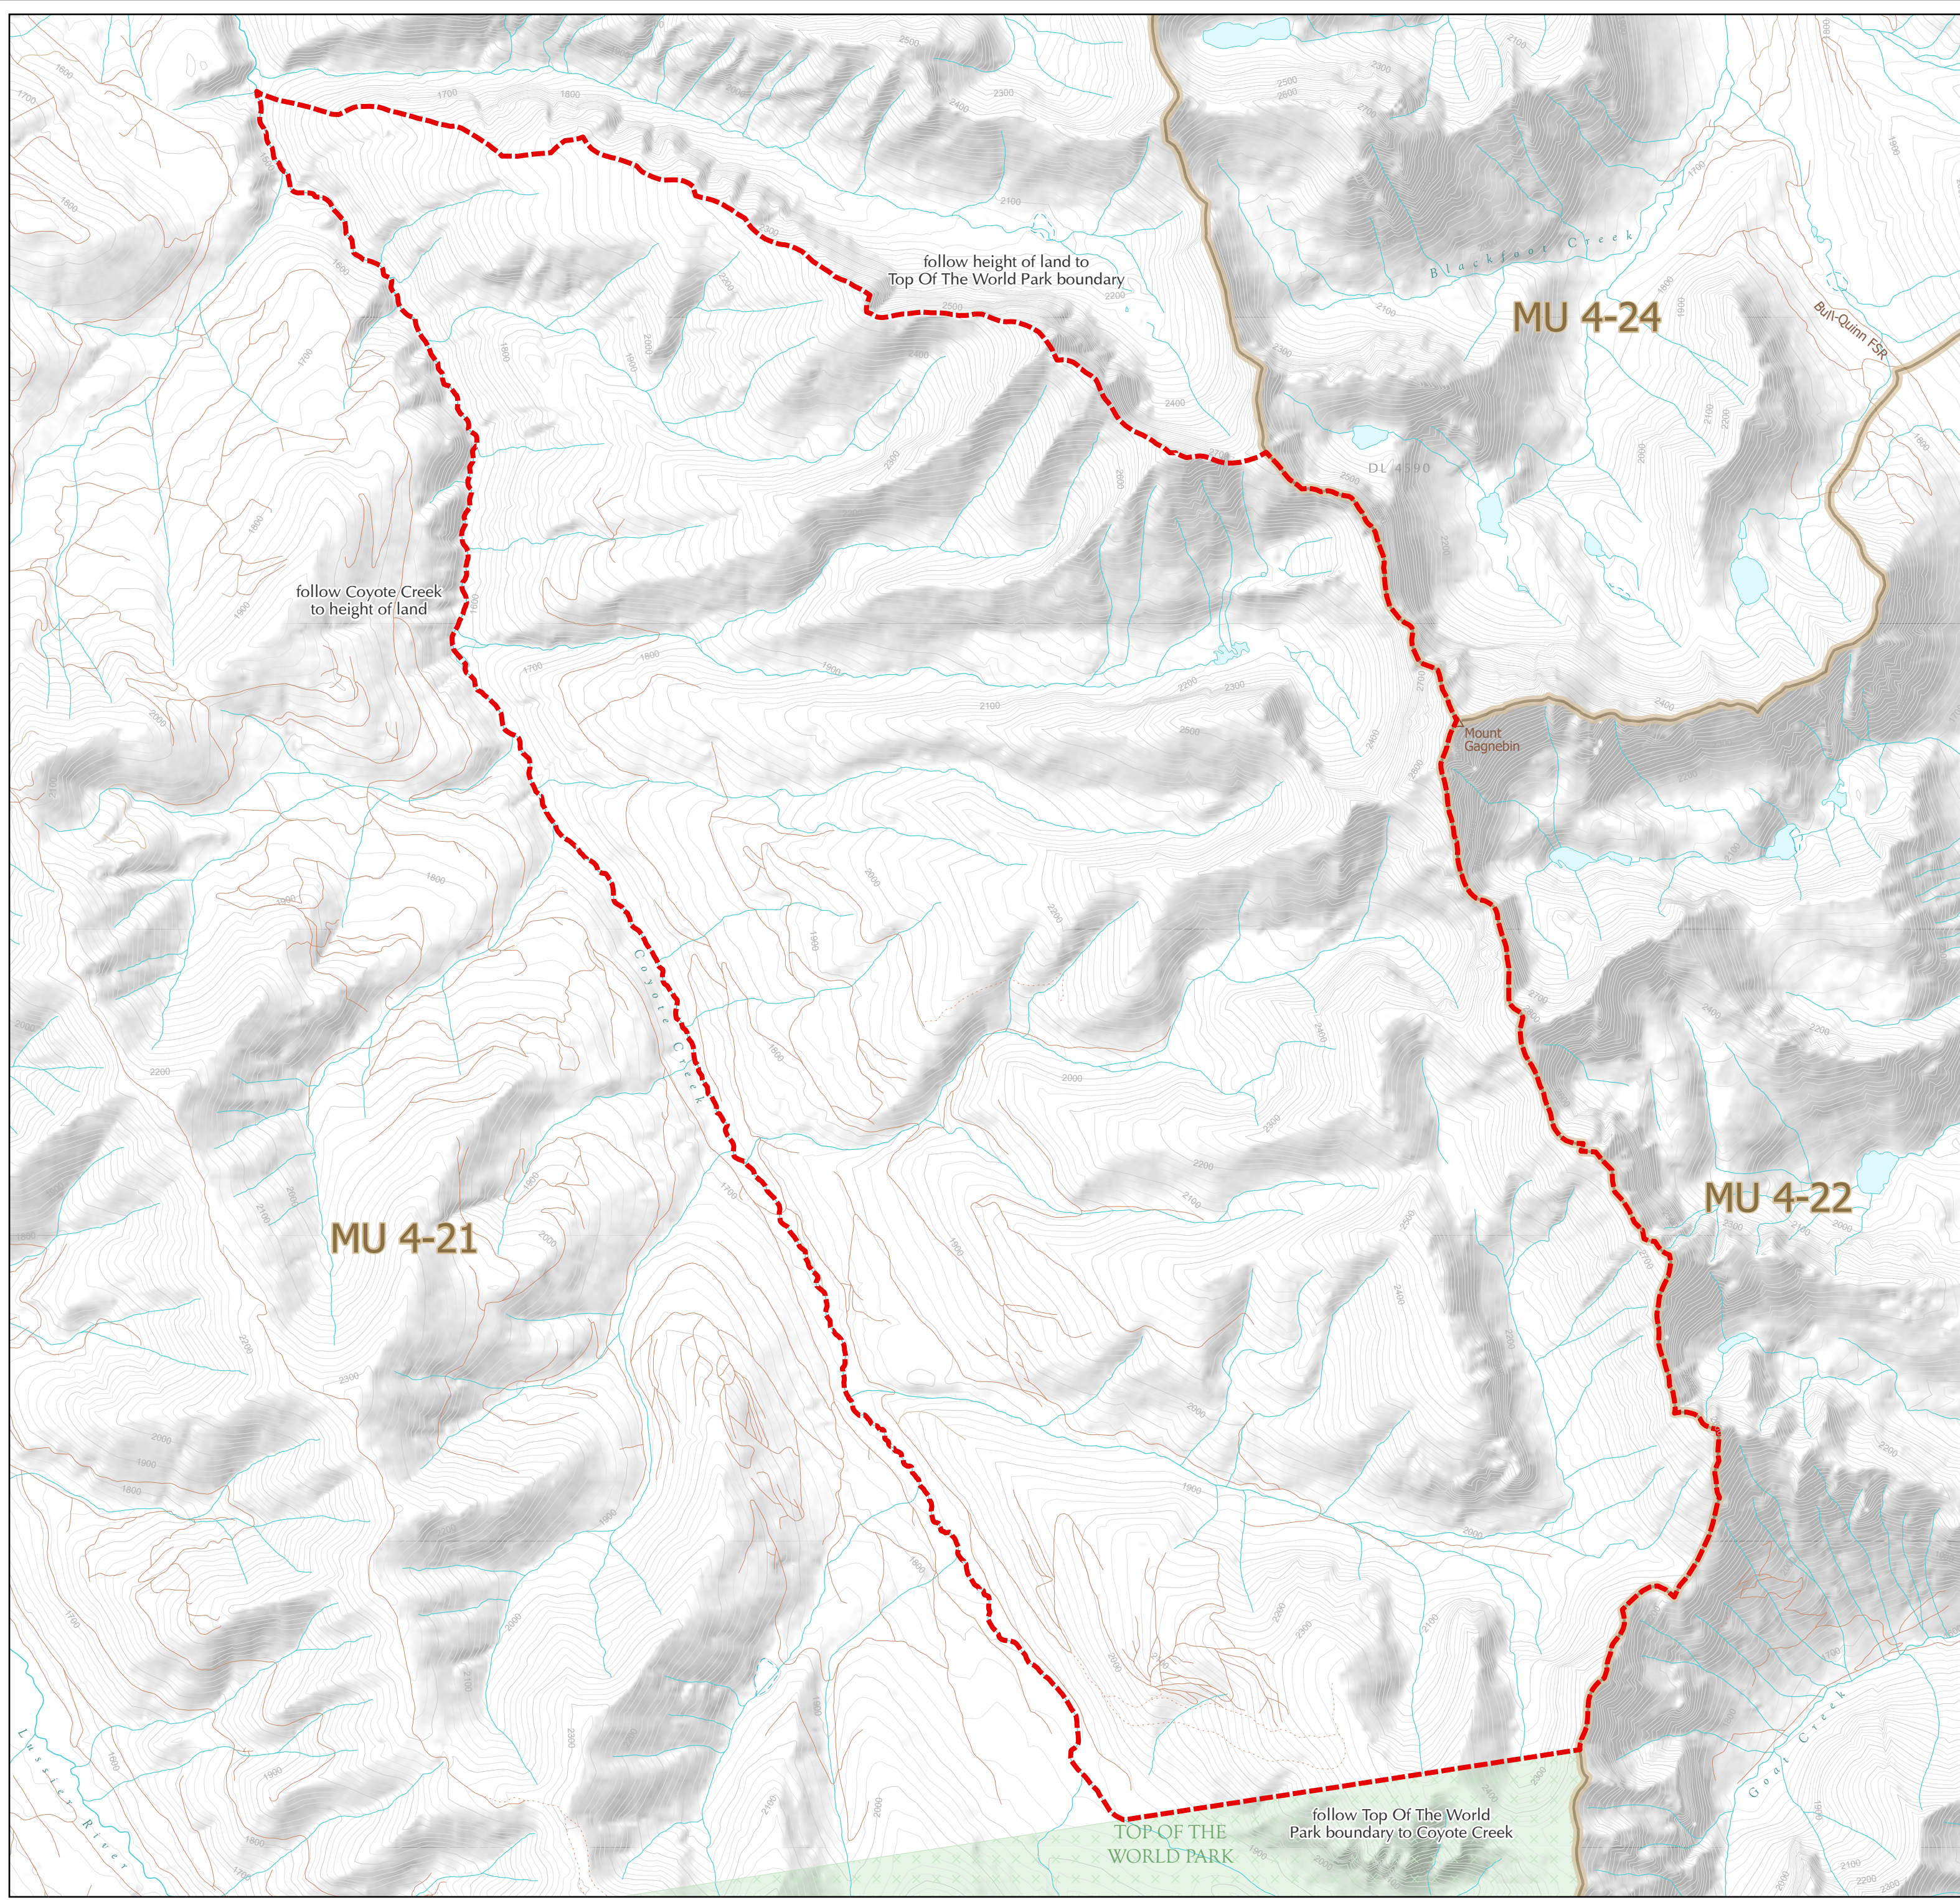

# WILDLIFE ACT MOTOR VEHICLE PROHIBITION REGULATION

Map No. 2-8/23  
Coyote Creek

Motor Vehicle Hunting Closed Areas  
Closed April 1 to June 30 and September 1 to February 28  
(February 29 in a leap year)

-  Motor Vehicle Prohibition Area (Closed Seasonally)
-  Wildlife Management Unit
-  Provincial Park / Protected Area / Ecological Reserve

This map is a georeferenced PDF that can be imported into mobile hardware such as a smartphone or tablet for viewing in third party applications.

\*Land ownership is a visual representation of land parcels in ParcelMap BC. Contact the Land Title and Survey Authority for current information on land ownership.

Scale: 1:30,000

Intended plot size for this map is 22x17 inches

Produced for: Wildlife and Habitat Branch  
Produced by: GeoBC on 2023-07-31