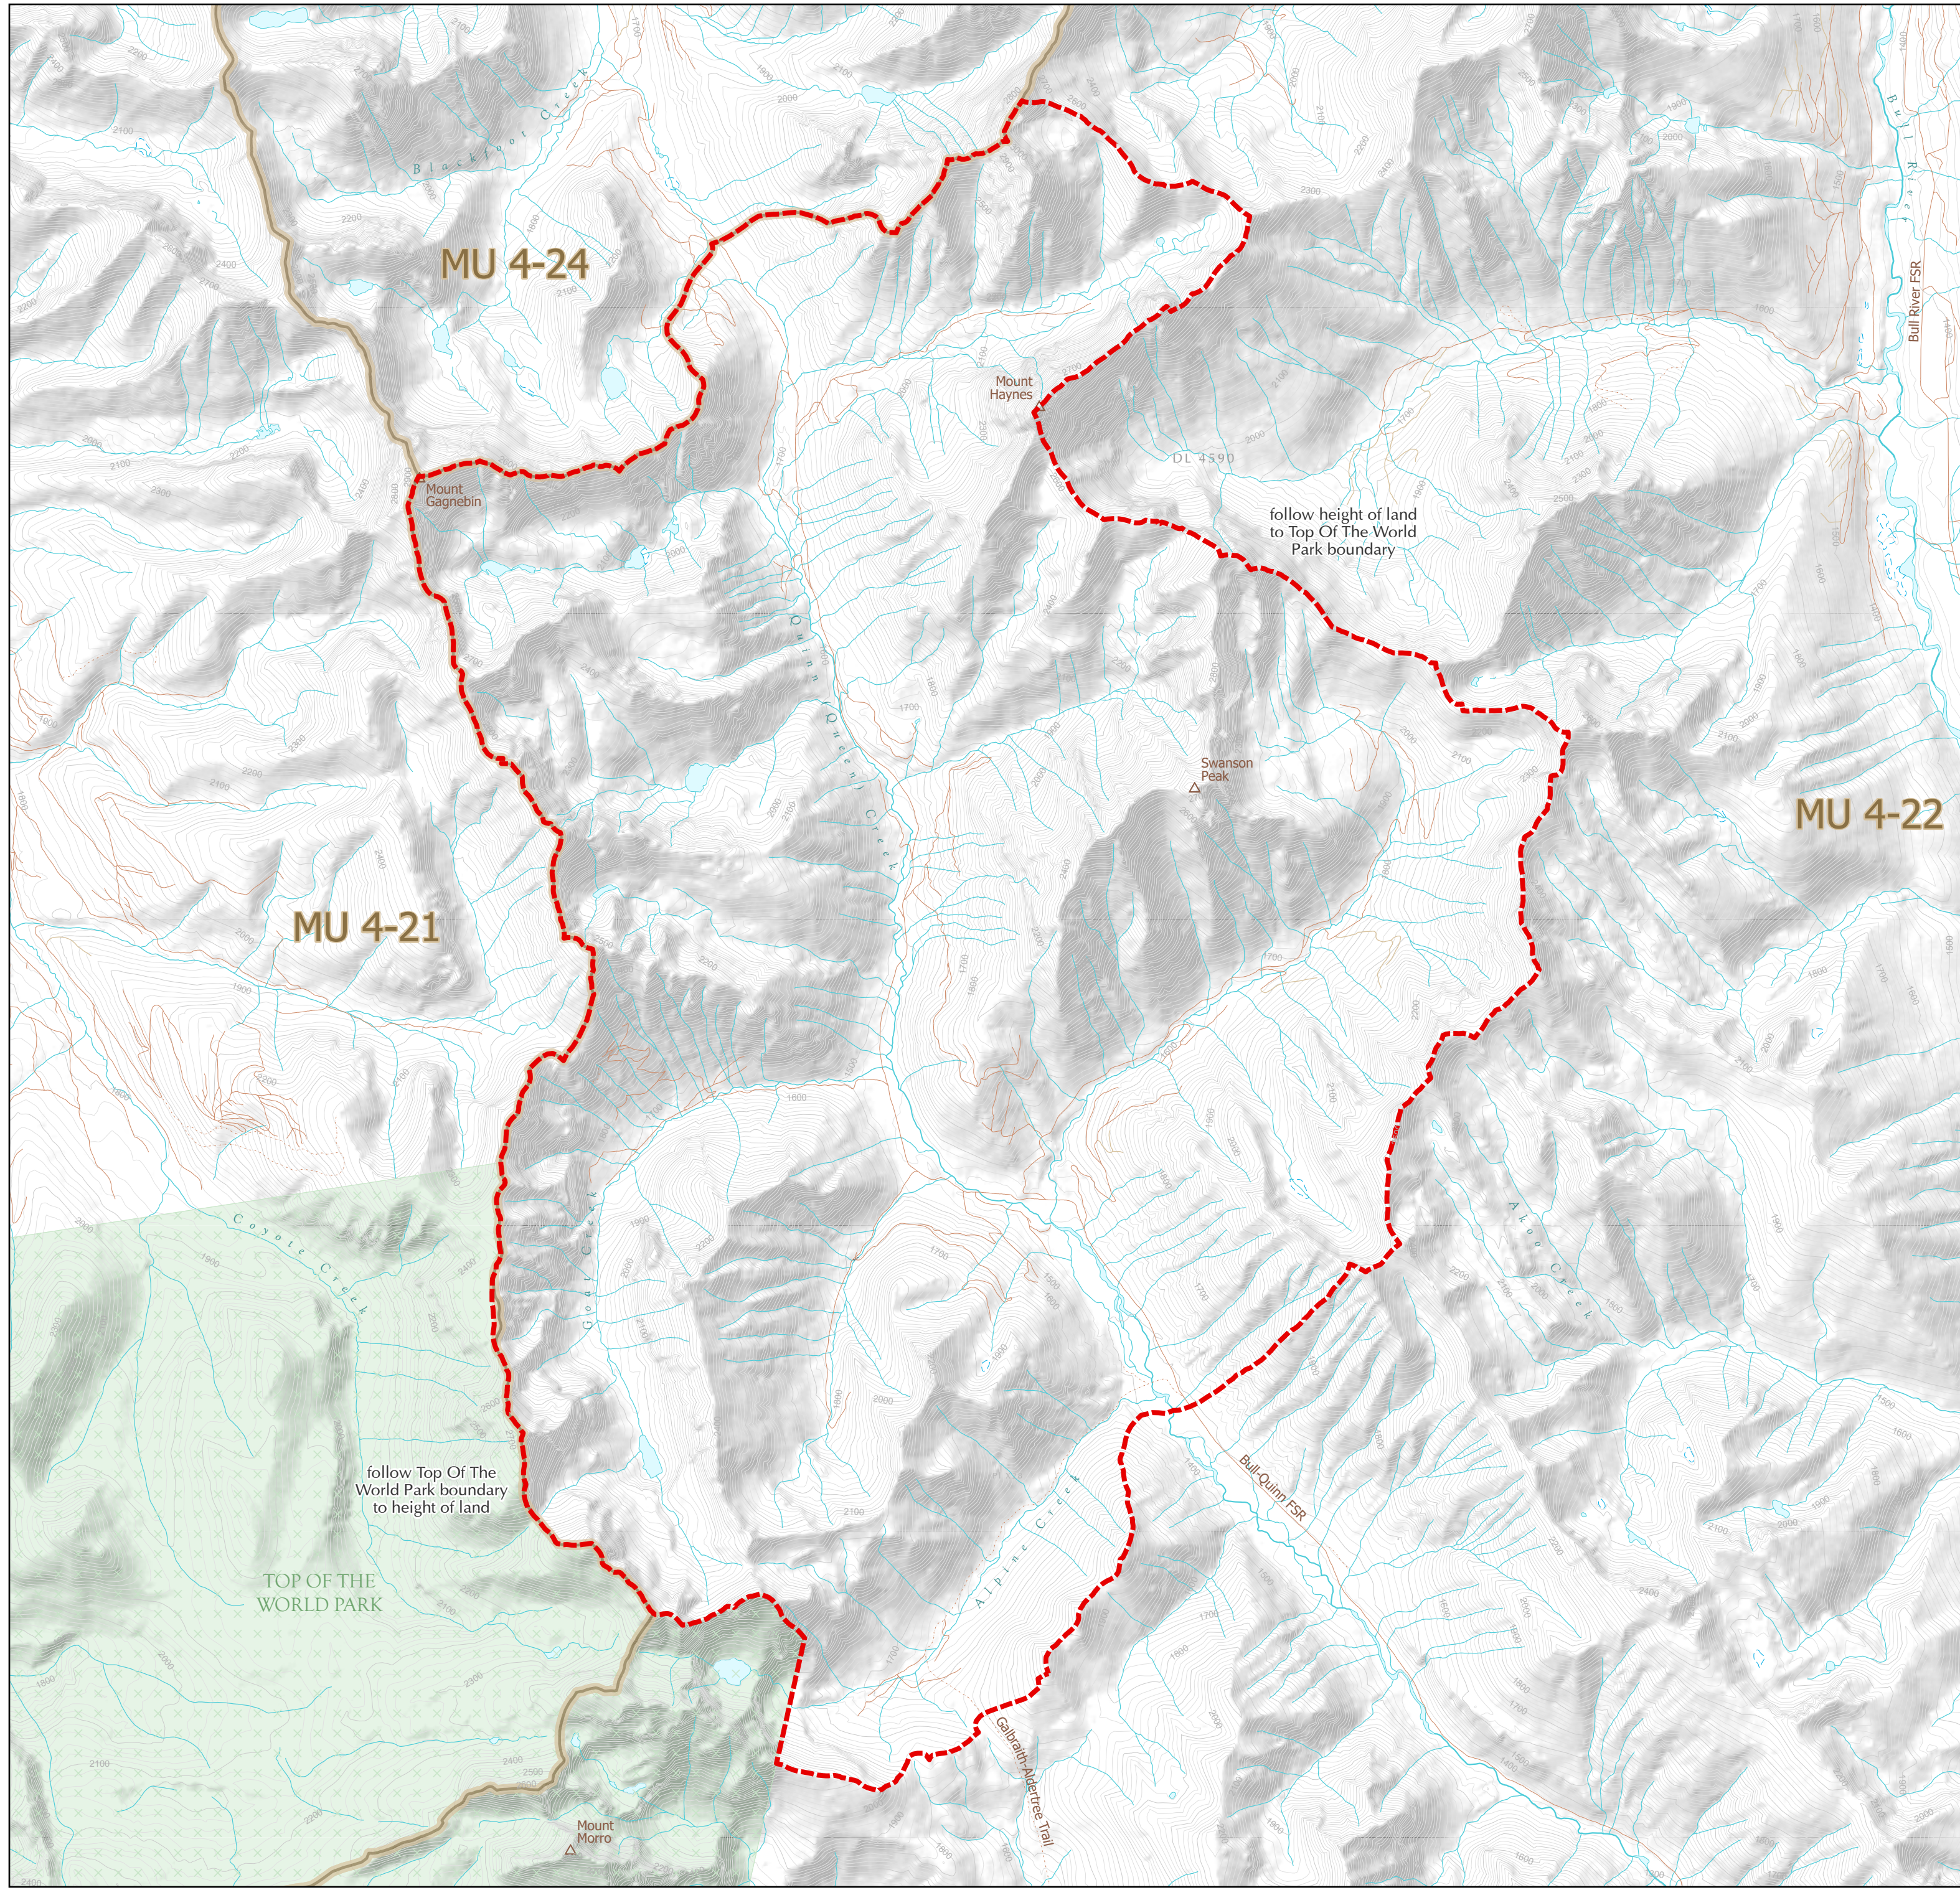

# WILDLIFE ACT MOTOR VEHICLE PROHIBITION REGULATION

Map No. 2-7/23

Quinn Creek

Motor Vehicle Hunting Closed Areas  
Closed April 1 to June 30 and September 1 to February 28  
(February 29 in a leap year)

-  Motor Vehicle Prohibition Area (Closed Seasonally)
-  Wildlife Management Unit
-  Provincial Park / Protected Area / Ecological Reserve

This map is a georeferenced PDF that can be imported into mobile hardware such as a smartphone or tablet for viewing in third party applications.

\*Land ownership is a visual representation of land parcels in ParcelMap BC. Contact the Land Title and Survey Authority for current information on land ownership.

Scale: 1:45,000

Intended plot size for this map is 22x17 inches

Produced for: Wildlife and Habitat Branch  
Produced by: GeoBC on 2023-07-31