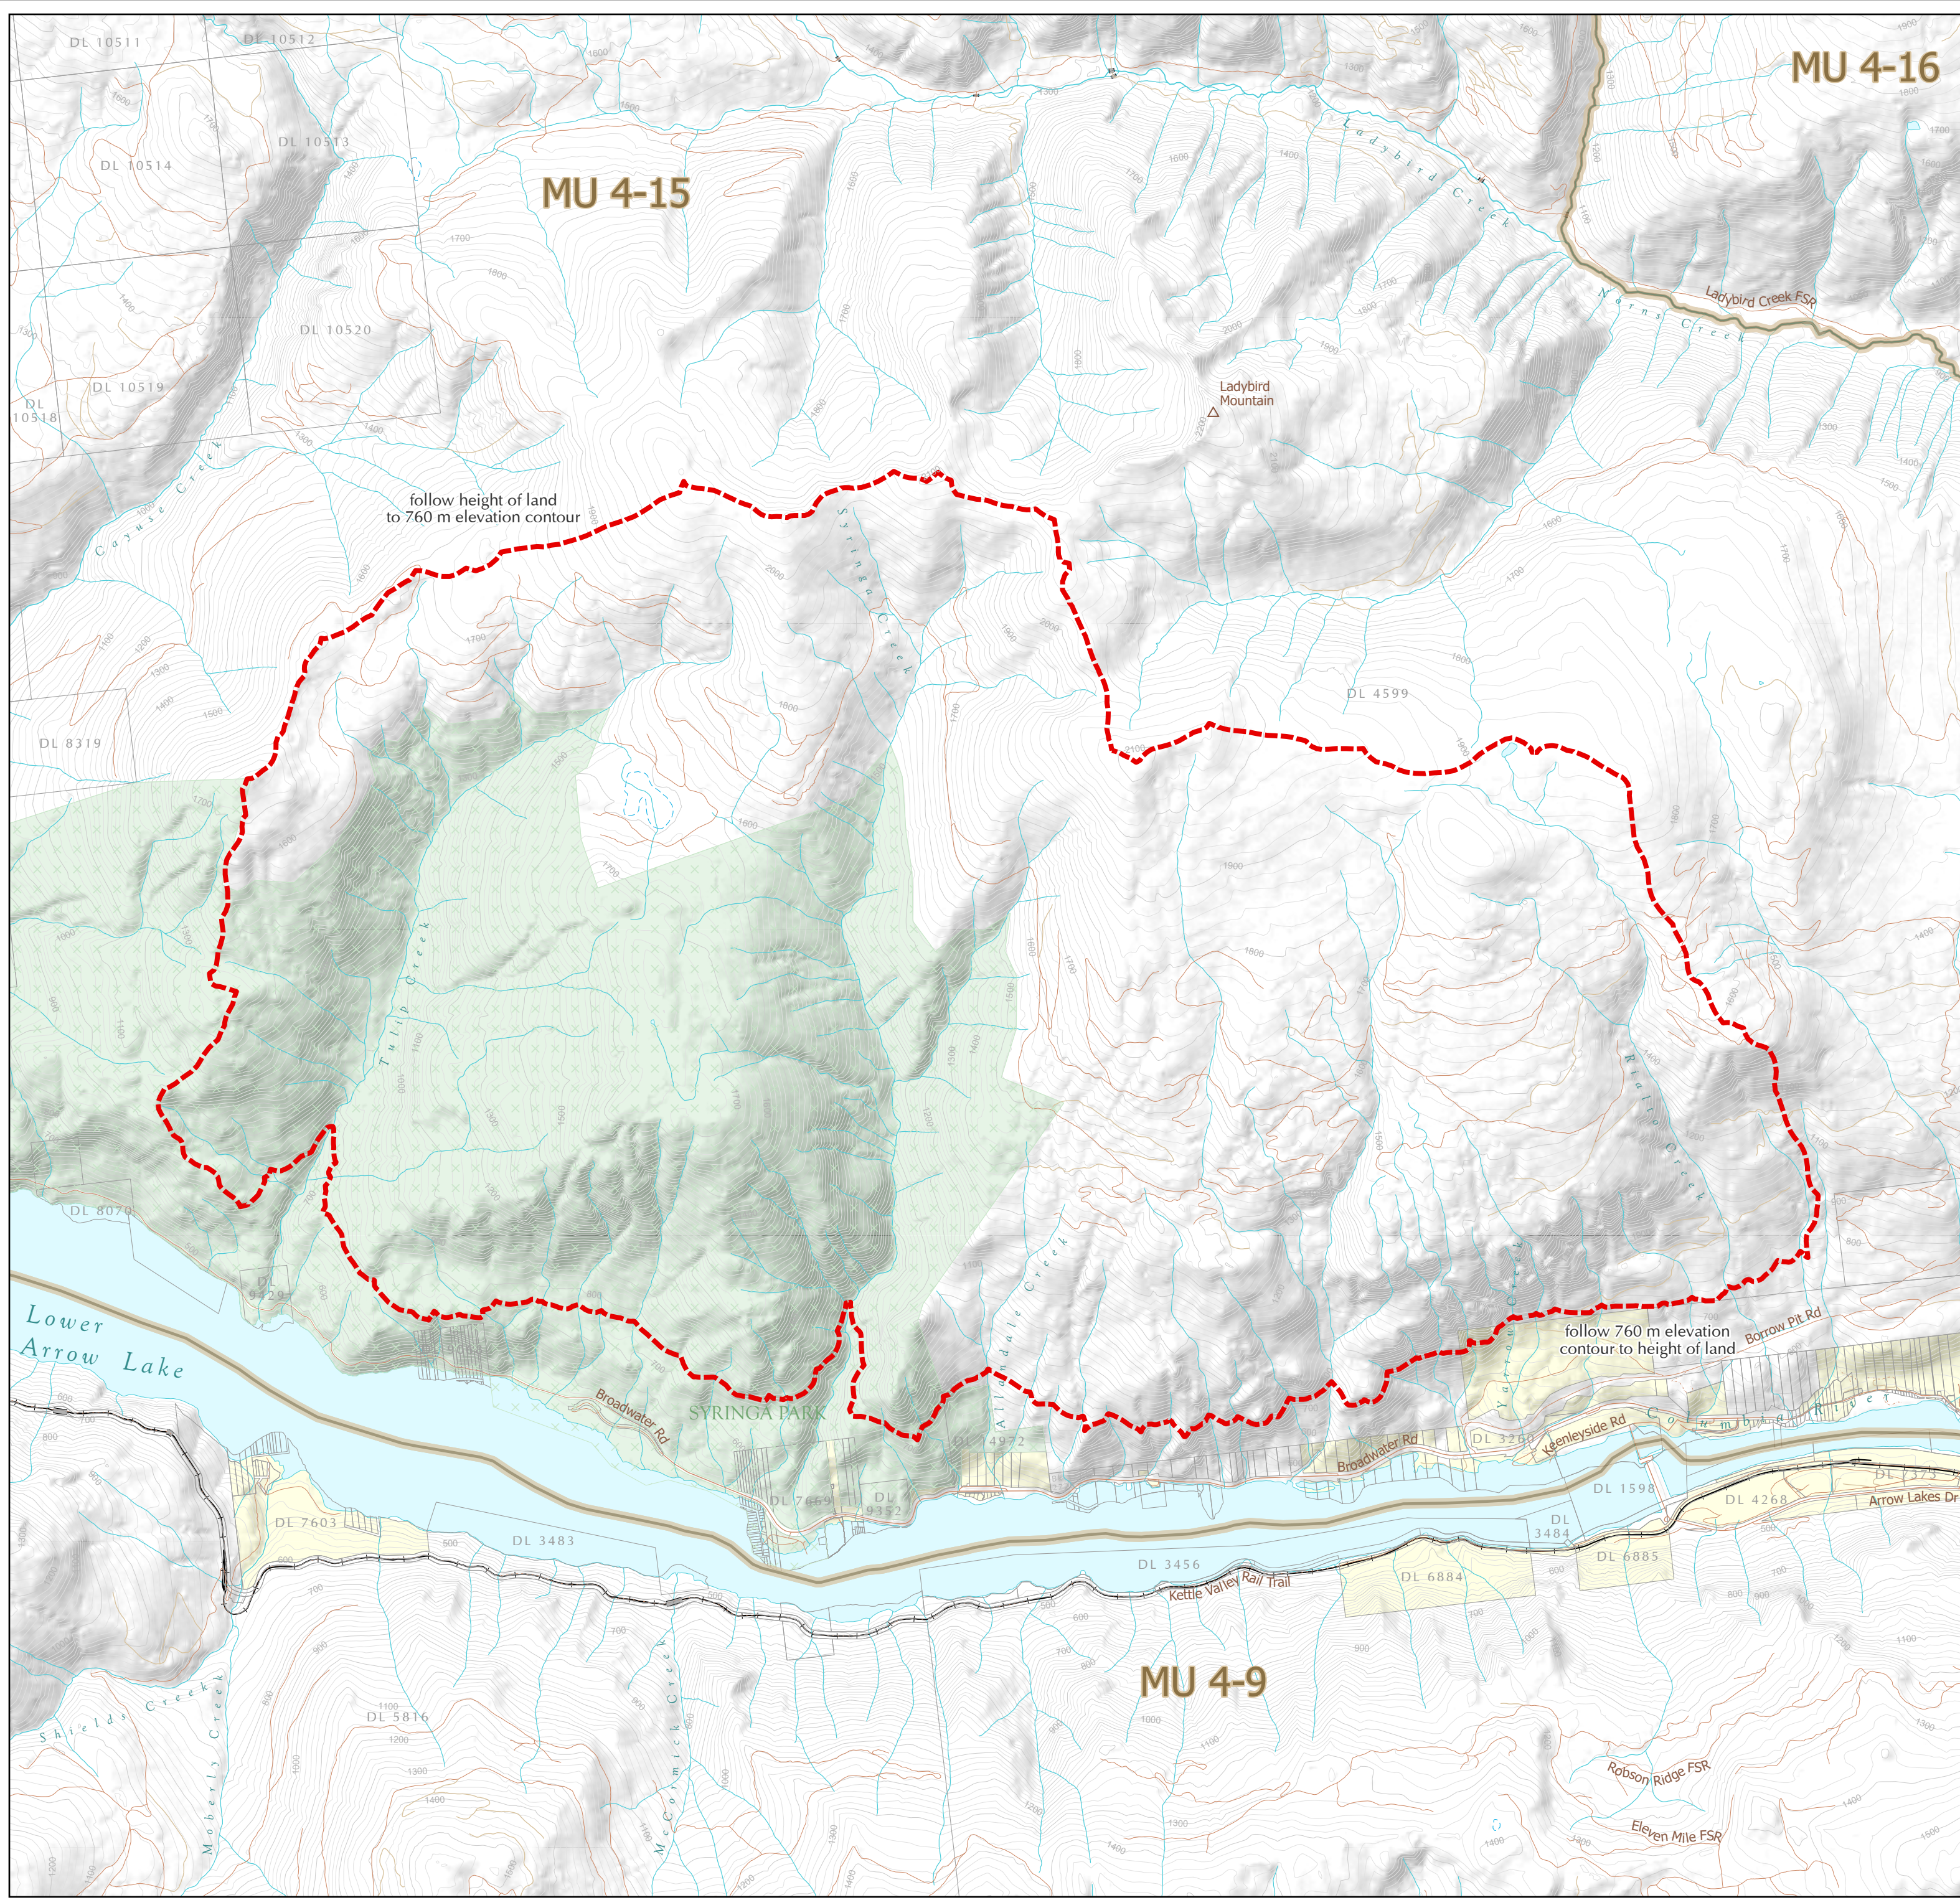

WILDLIFE ACT MOTOR VEHICLE PROHIBITION REGULATION

Map No. 2-45/23
Rialto Creek

Motor Vehicle Hunting Closed Areas
Closed April 1 to June 30 and September 1 to November 30

-  Motor Vehicle Prohibition Area (Closed Seasonally)
-  Wildlife Management Unit
-  Provincial Park / Protected Area / Ecological Reserve
-  Private Land *

This map is a georeferenced PDF that can be imported into mobile hardware such as a smartphone or tablet for viewing in third party applications.

*Land ownership is a visual representation of land parcels in ParcelMap BC. Contact the Land Title and Survey Authority for current information on land ownership.

Scale: 1:40,000

Intended plot size for this map is 22x17 inches

Produced for: Wildlife and Habitat Branch
Produced by: GeoBC on 2023-07-31