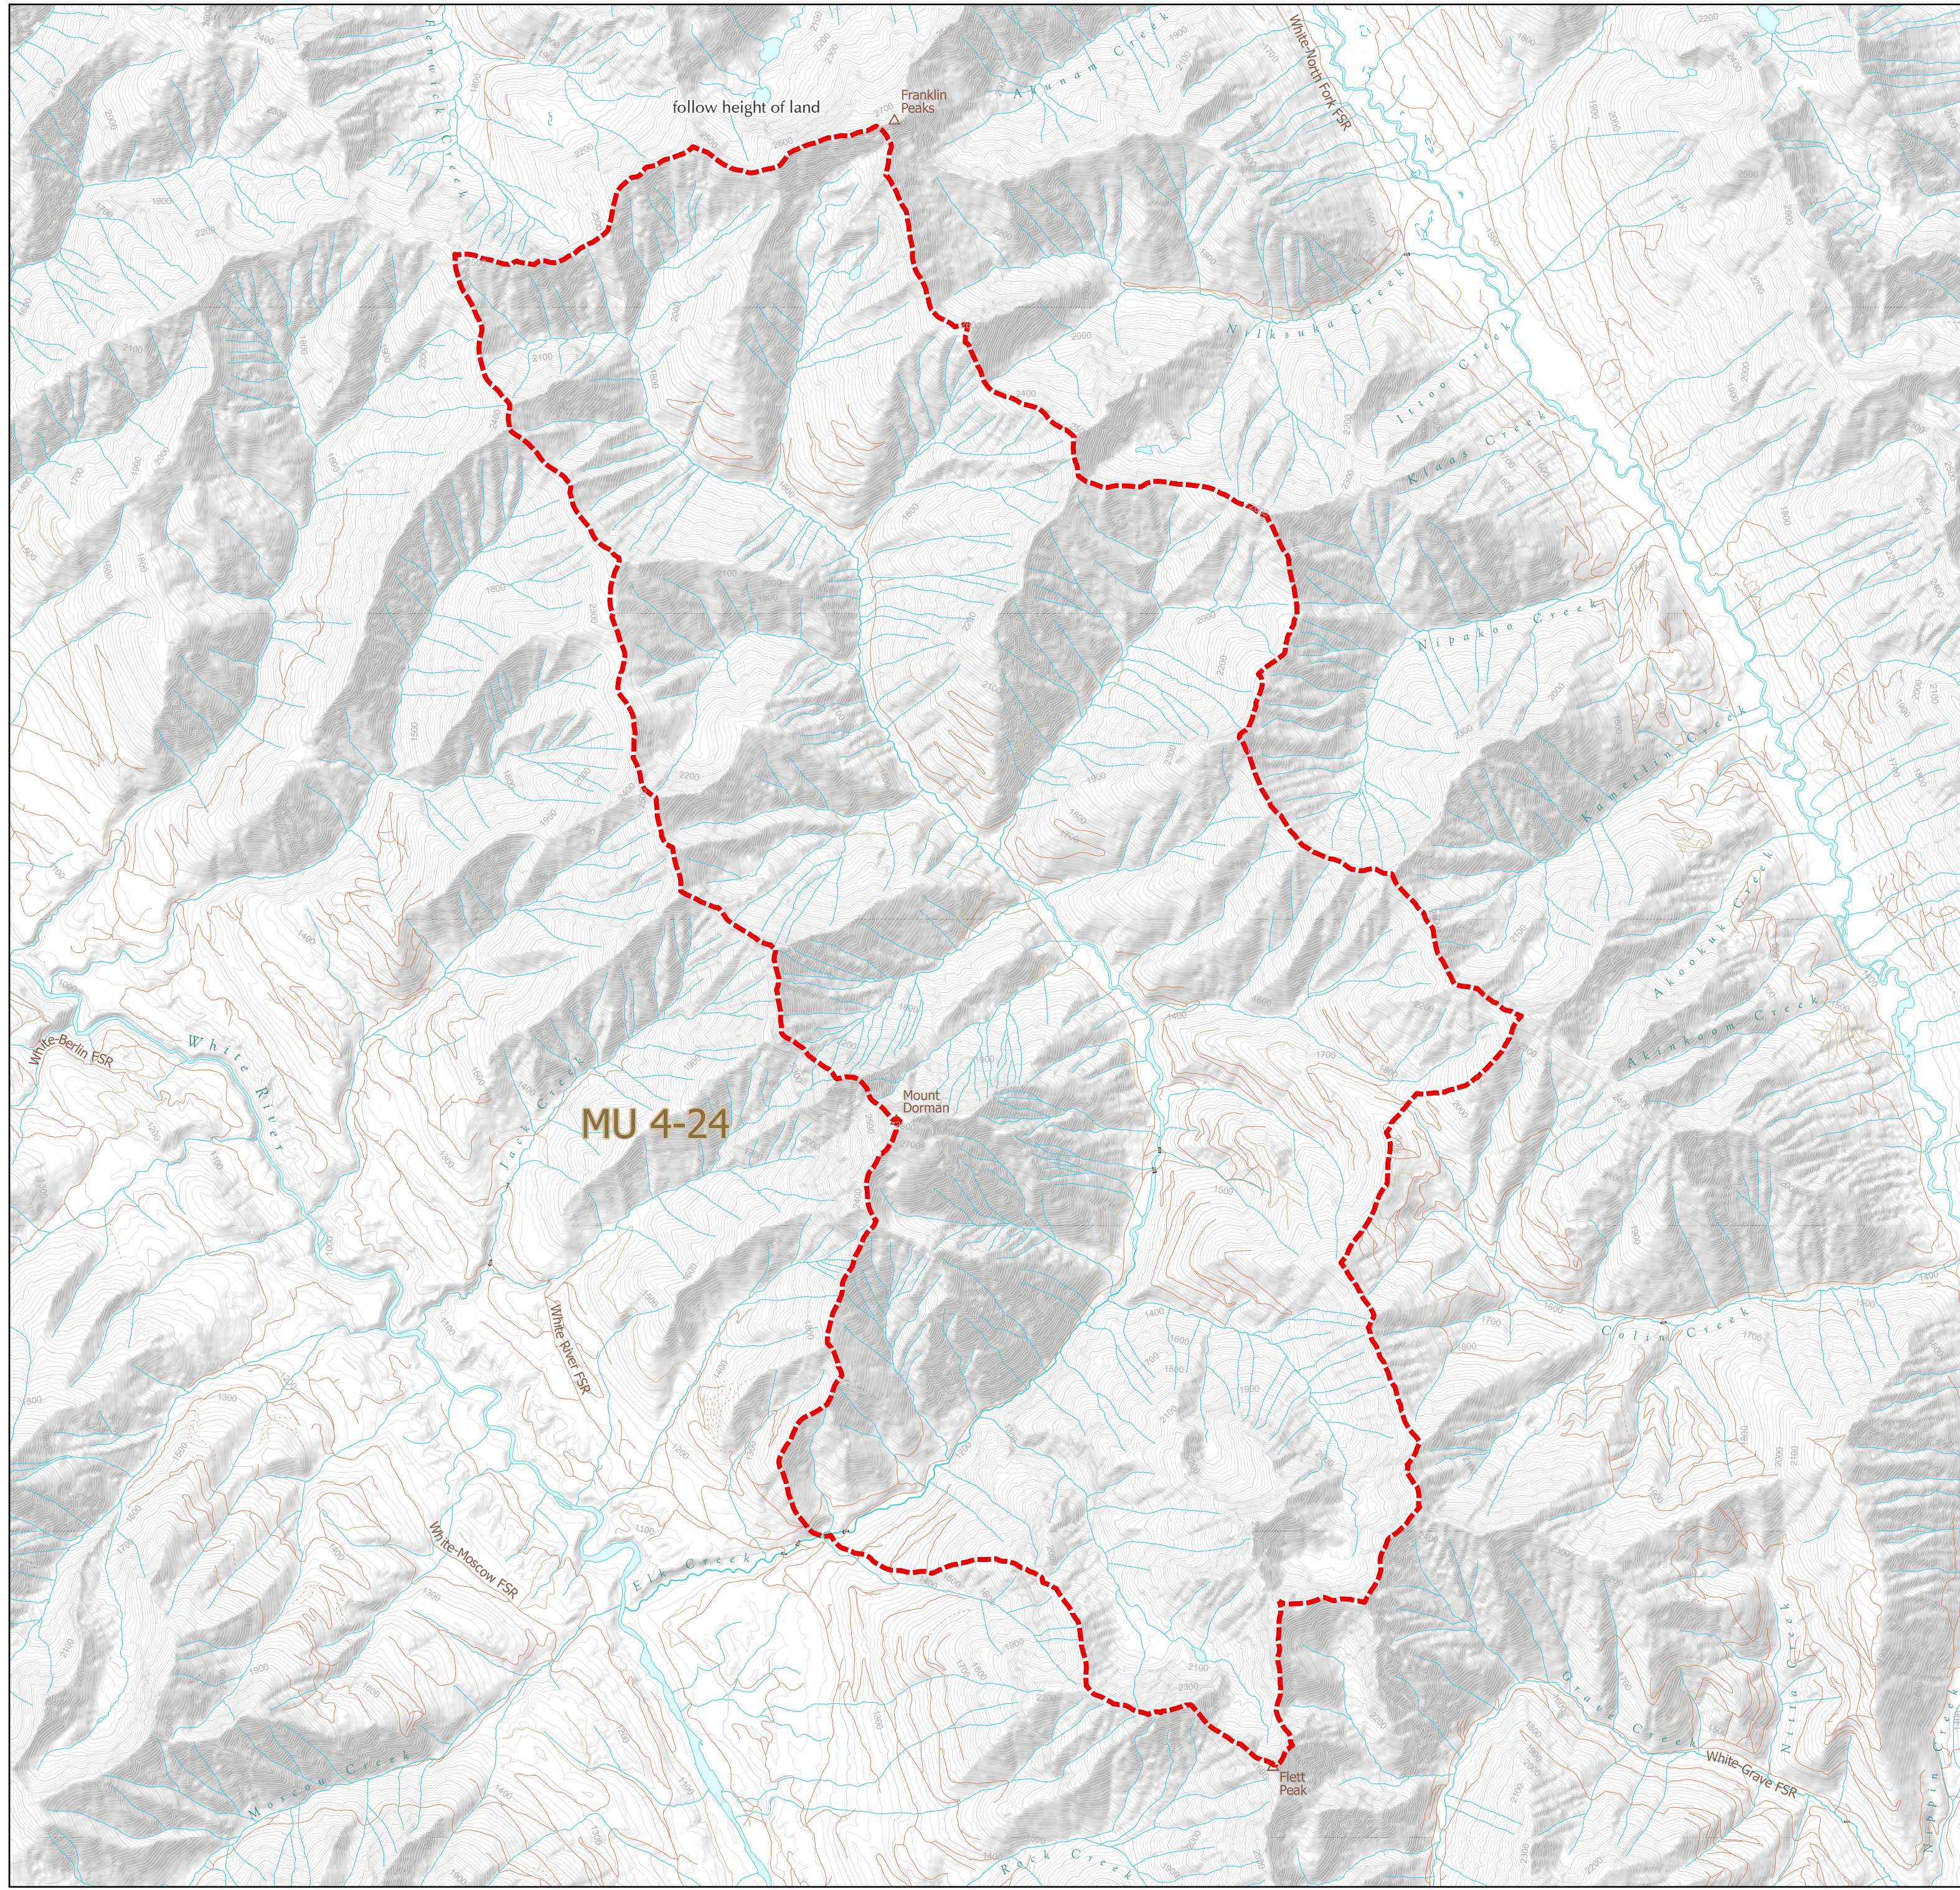

# WILDLIFE ACT MOTOR VEHICLE PROHIBITION REGULATION

Map No. 2-3/23

Elk Creek

Motor Vehicle Hunting Closed Areas  
Closed April 1 to June 30 and September 1 to February 28  
(February 29 in a leap year)

- Motor Vehicle Prohibition Area (Closed Seasonally)
- Wildlife Management Unit

This map is a georeferenced PDF that can be imported into mobile hardware such as a smartphone or tablet for viewing in third party applications.  
\*Land ownership is a visual representation of land parcels in ParcelMap BC. Contact the Land Title and Survey Authority for current information on land ownership.

Intended plot size for this map is 22x17 inches

Produced for: Wildlife and Habitat Branch  
Produced by: GeoBC on 2023-07-31