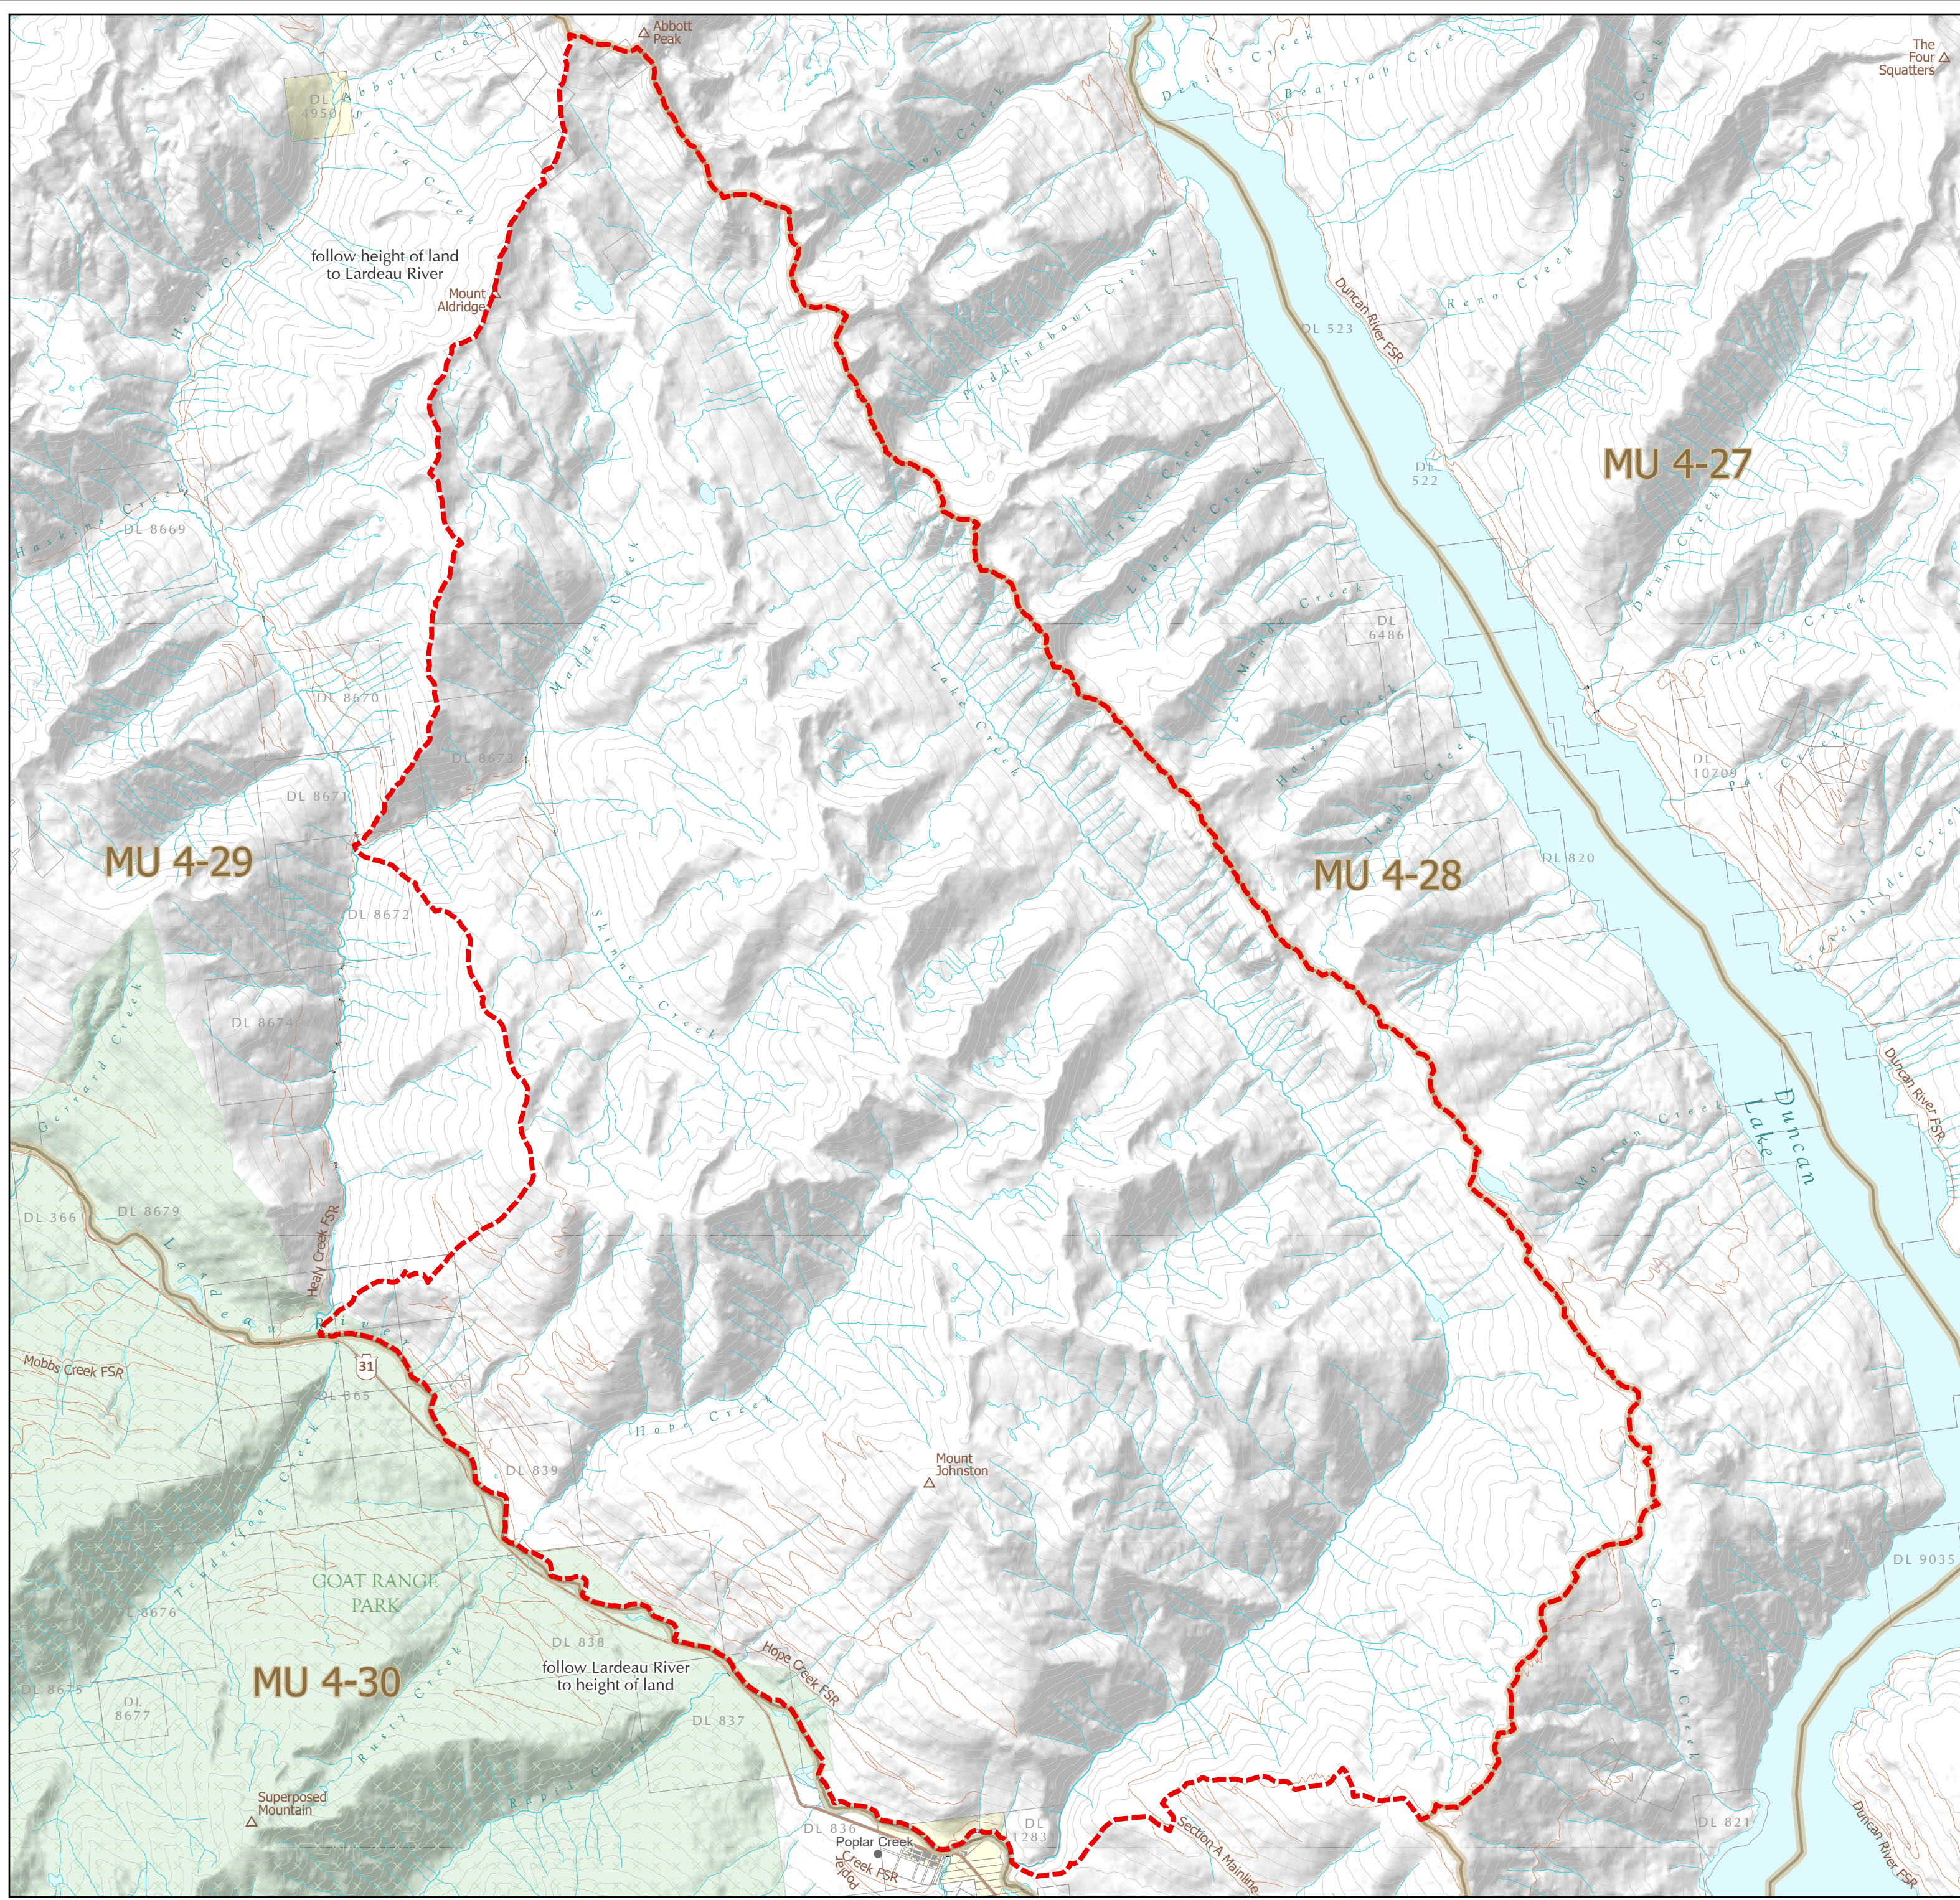

WILDLIFE ACT MOTOR VEHICLE PROHIBITION REGULATION

Map No. 2-33/23
Lake Creek and Lardeau River

Motor Vehicle Hunting Closed Areas
Closed October 20 to December 10

-  Motor Vehicle Prohibition Area (Closed Seasonally)
-  Wildlife Management Unit
-  Provincial Park / Protected Area / Ecological Reserve
-  Private Land *

This map is a georeferenced PDF that can be imported into mobile hardware such as a smartphone or tablet for viewing in third party applications.

*Land ownership is a visual representation of land parcels in ParcelMap BC. Contact the Land Title and Survey Authority for current information on land ownership.

Intended plot size for this map is 22x17 inches

Produced for: Wildlife and Habitat Branch
Produced by: GeoBC on 2023-07-31