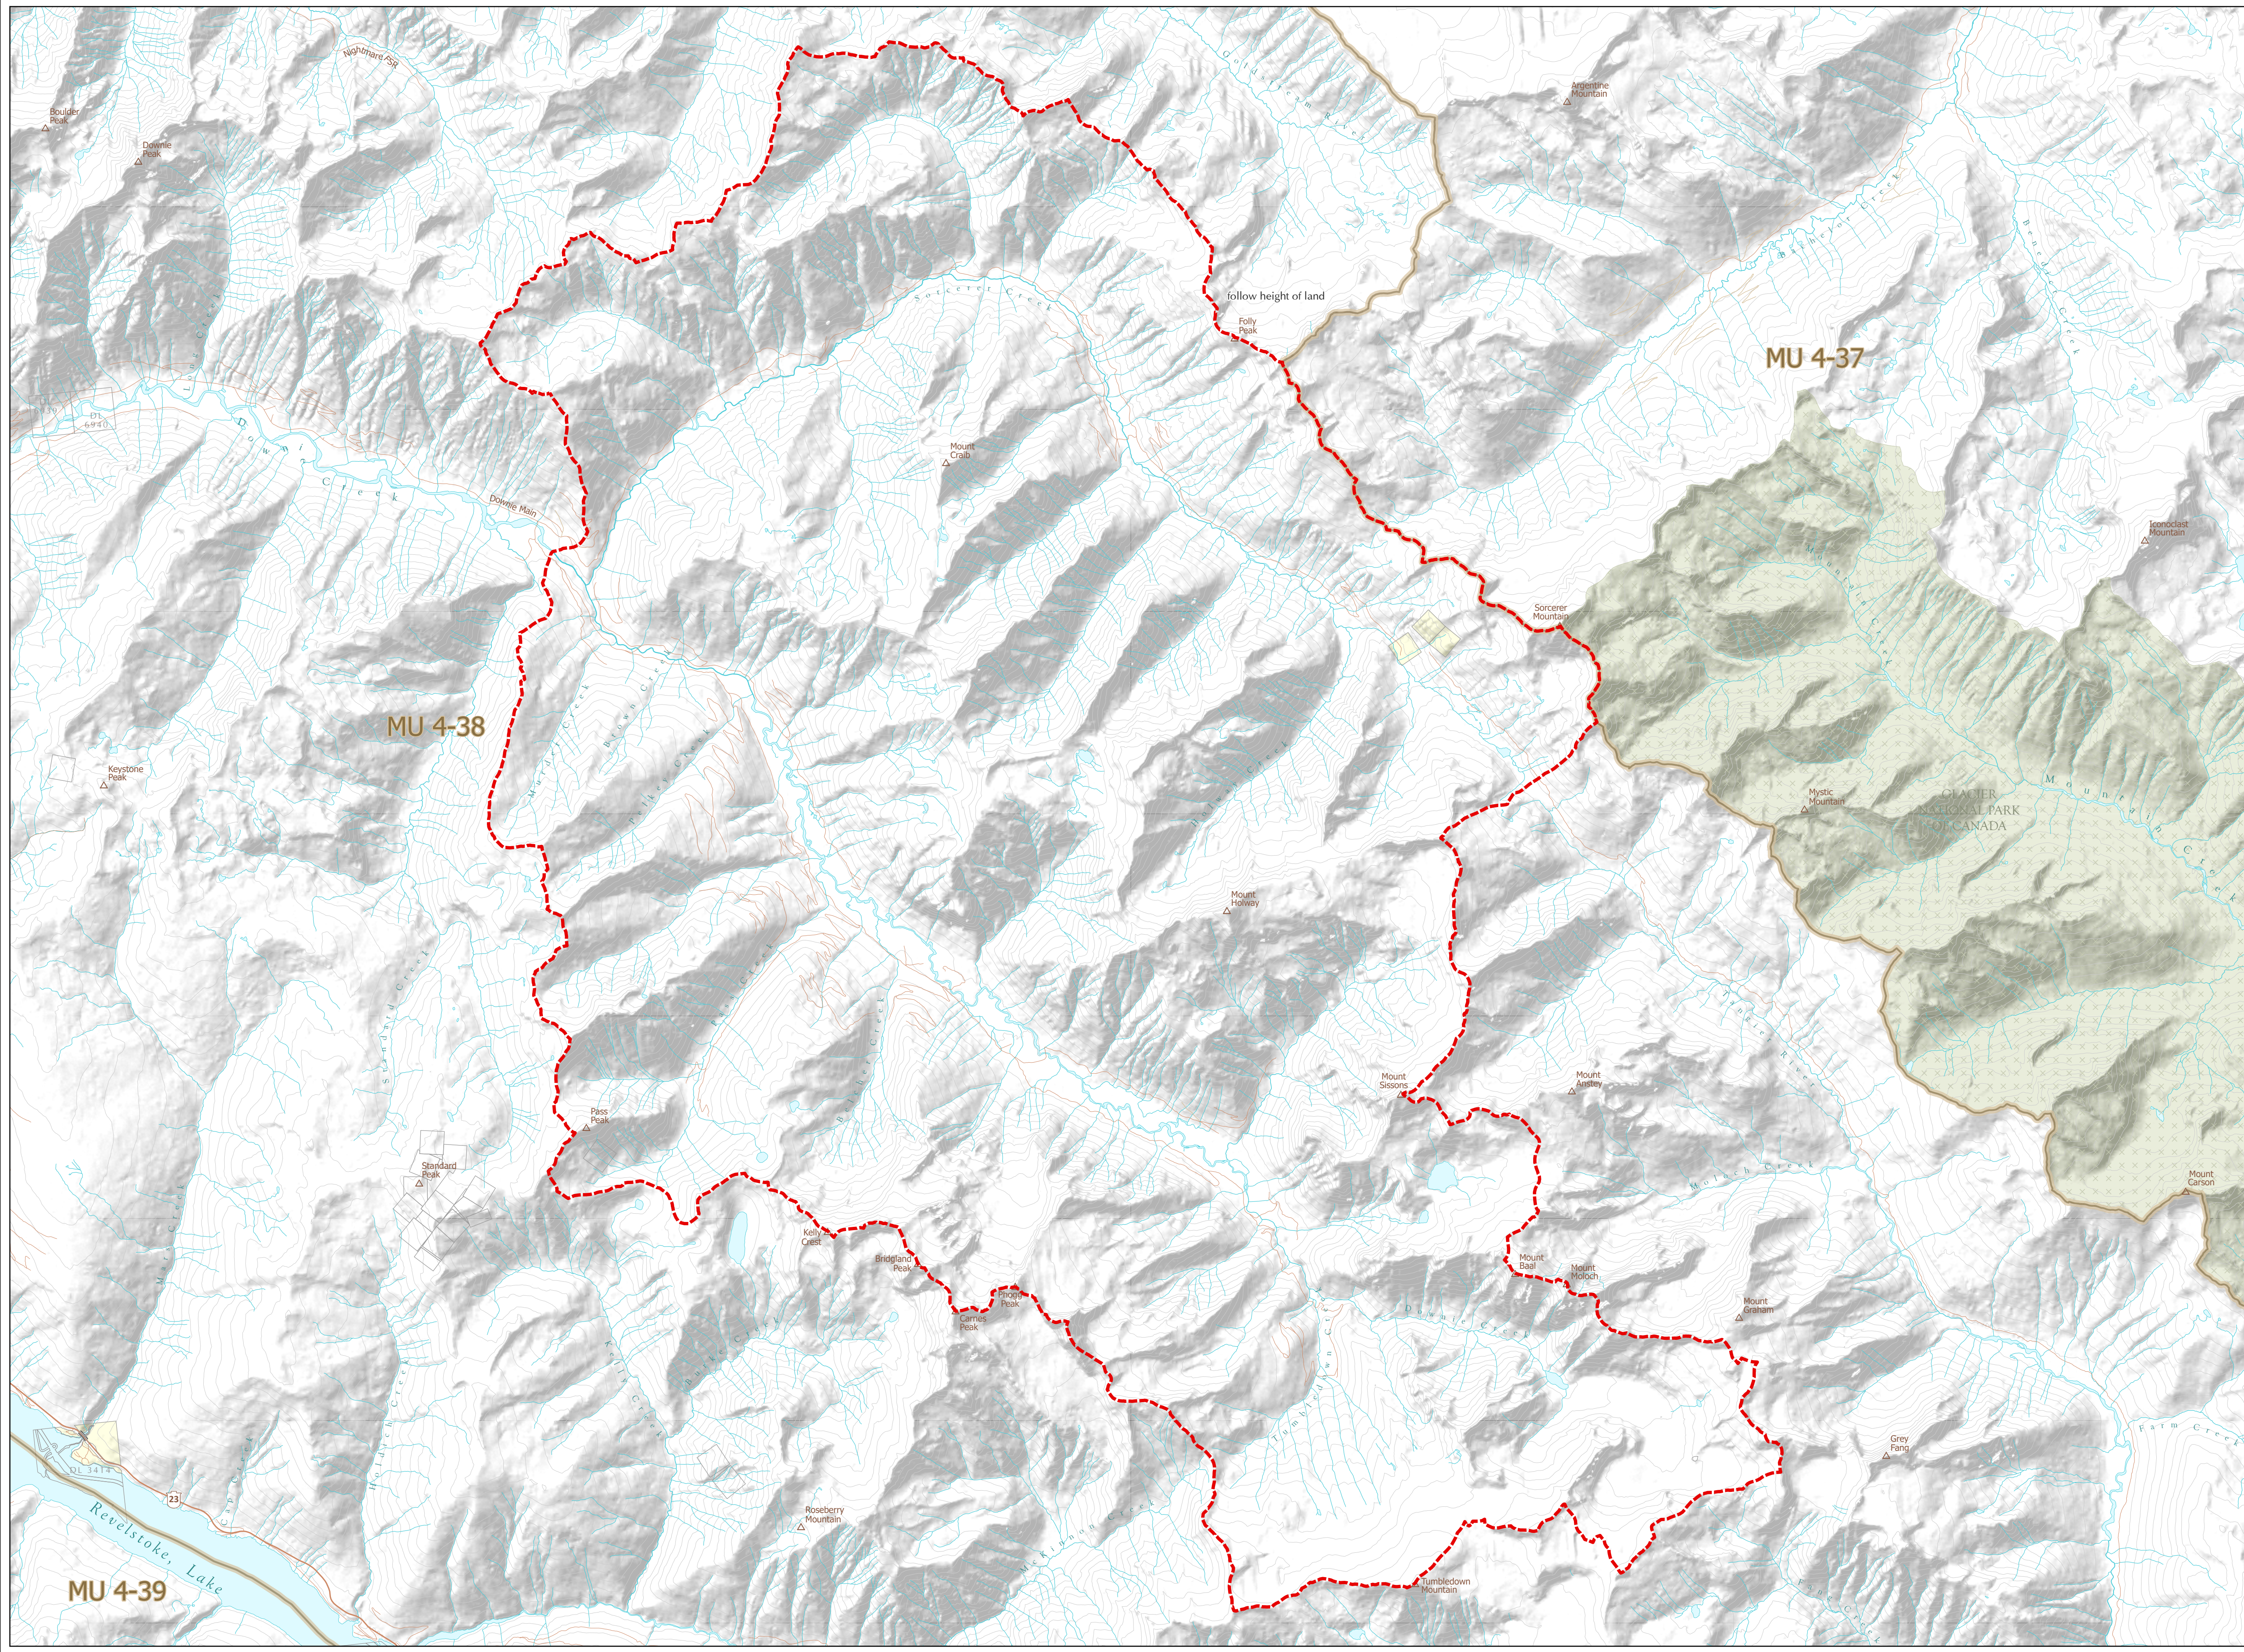

WILDLIFE ACT MOTOR VEHICLE PROHIBITION REGULATION

Map No. 2-31/23
Downie Creek

Motor Vehicle Hunting Closed Areas
Closed April 1 to June 30 and September 1 to February 28
(February 29 in a leap year)

- Motor Vehicle Prohibition Area (Closed Seasonally)
- Wildlife Management Unit
- National Park
- Private Land *

Intended plot size for this map is 34x22 inches

Produced for: Wildlife and Habitat Branch
Produced by: GeoBC on 2023-07-31