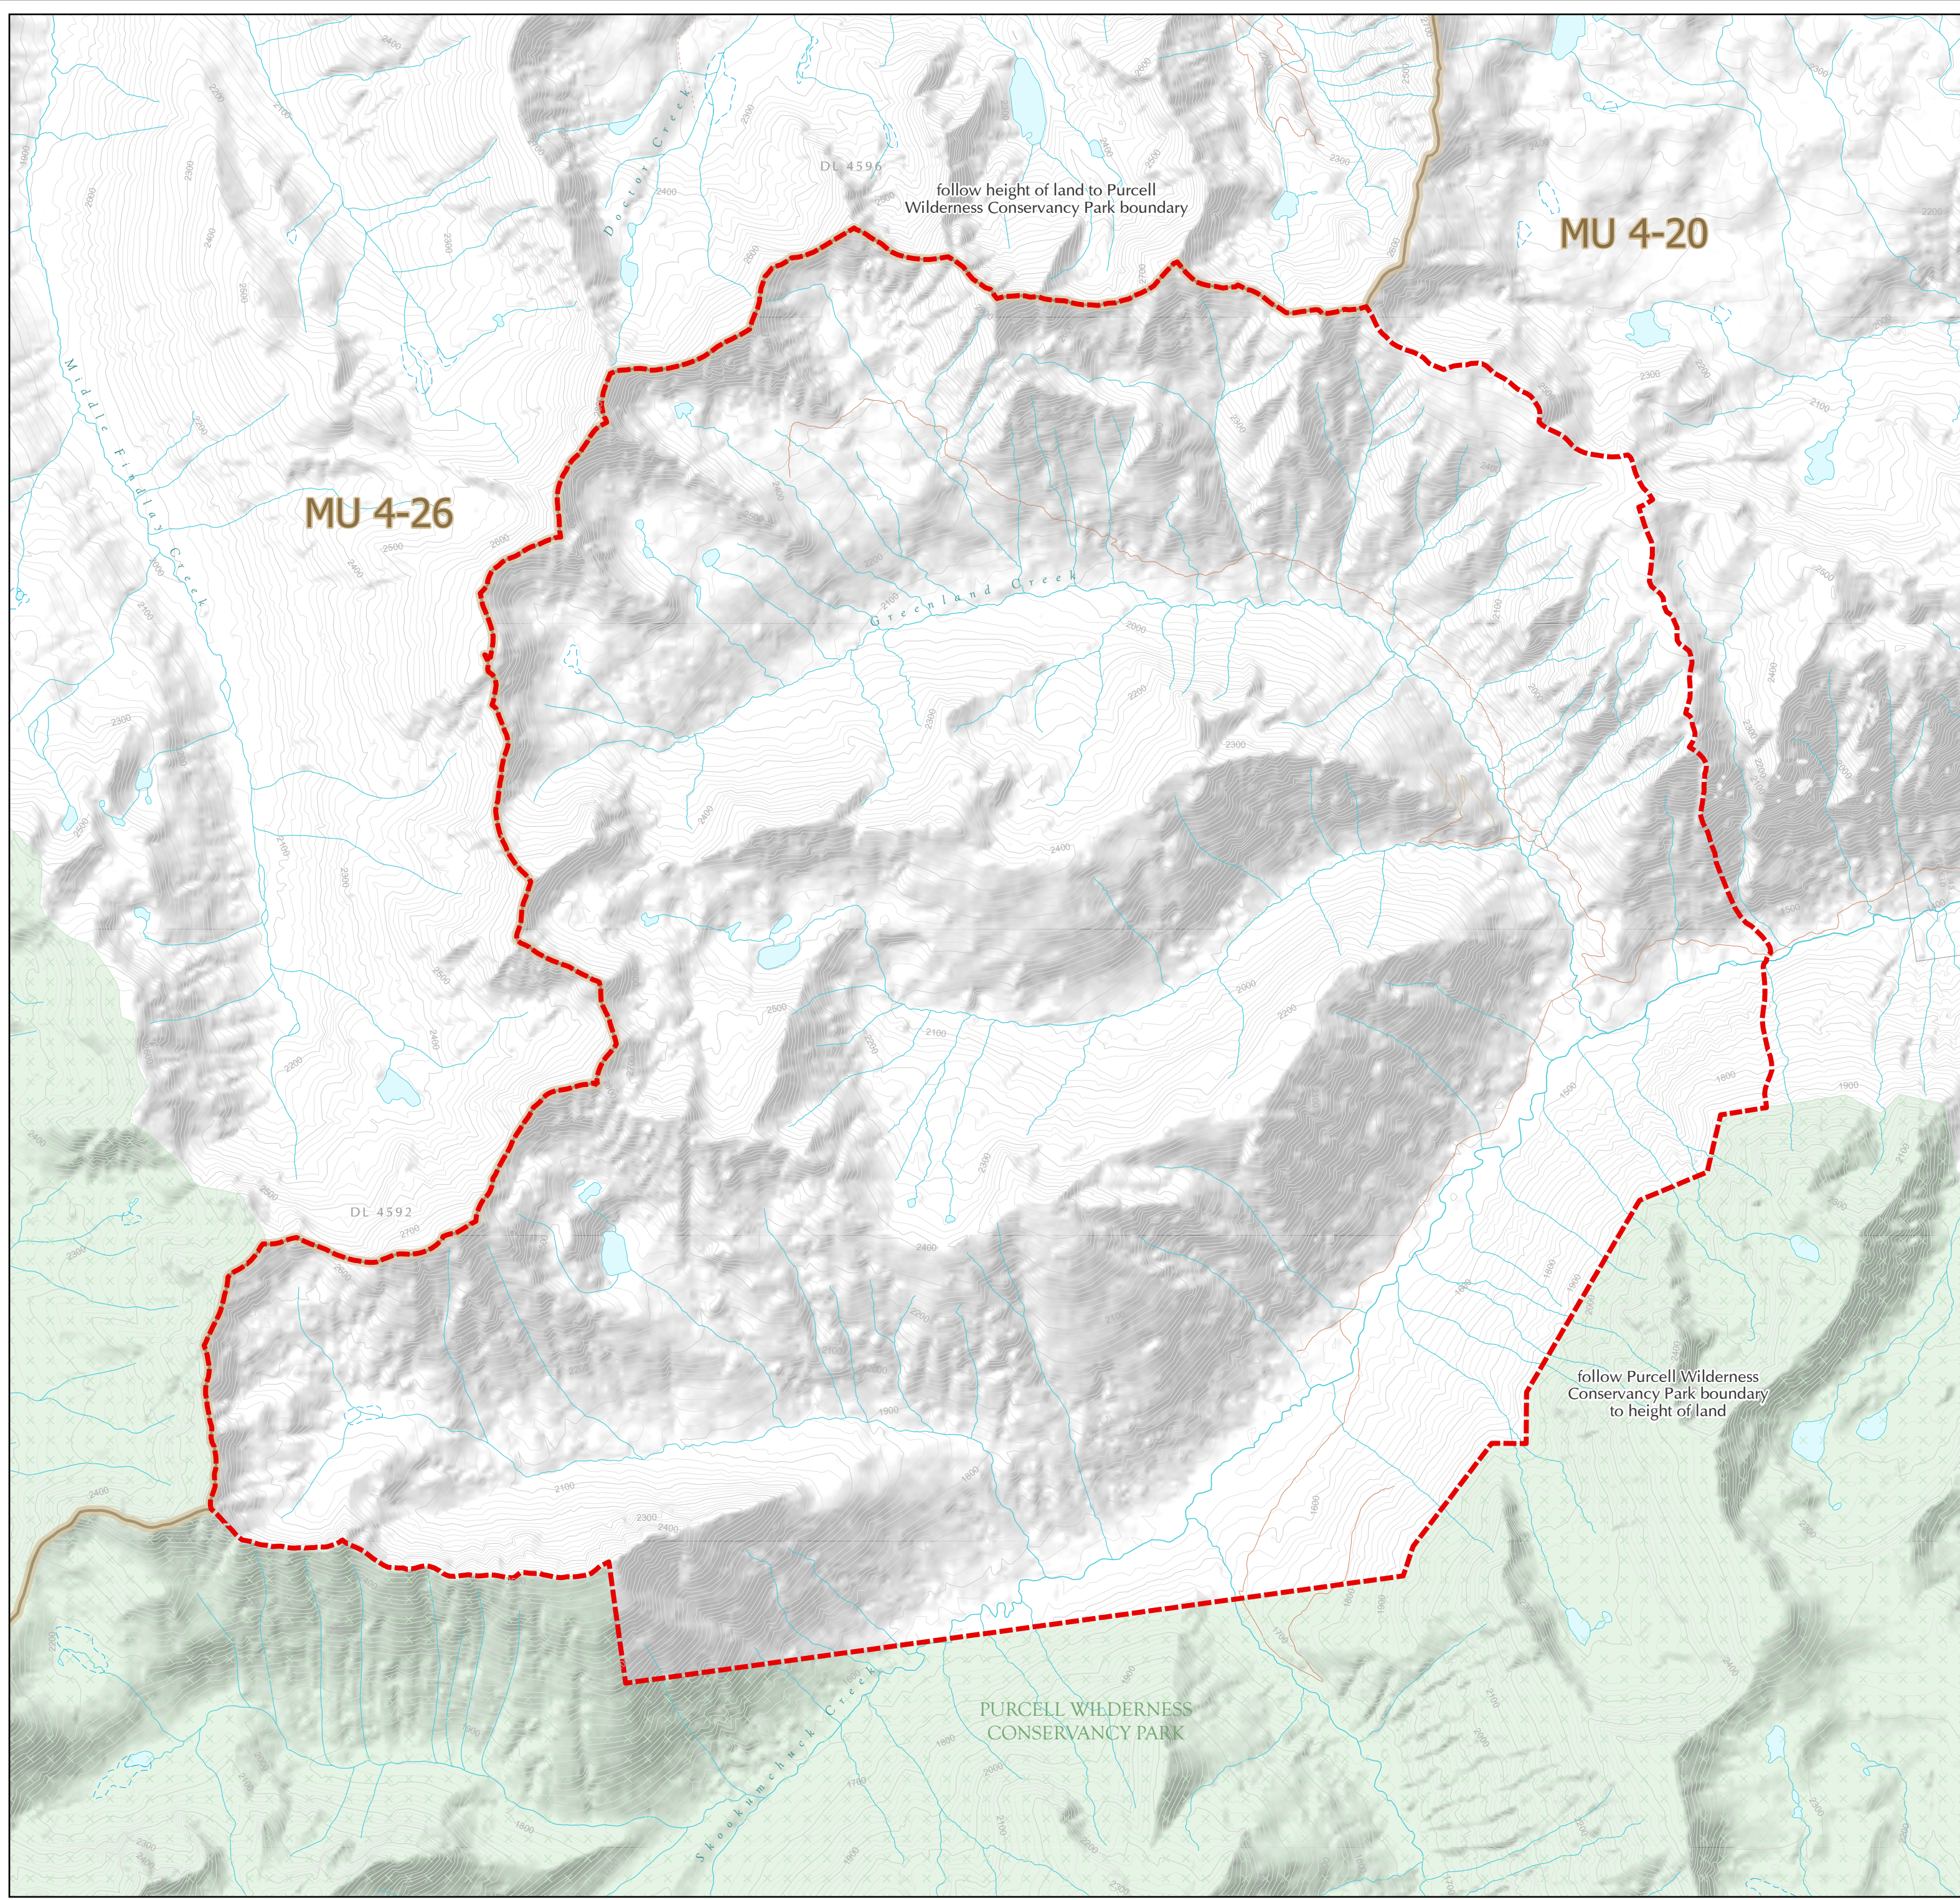

WILDLIFE ACT MOTOR VEHICLE PROHIBITION REGULATION

Map No. 2-28/23
Skookumchuck Creek

Motor Vehicle Hunting Closed Areas
Closed April 1 to June 30 and September 1 to February 28
(February 29 in a leap year)

-  Motor Vehicle Prohibition Area (Closed Seasonally)
-  Wildlife Management Unit
-  Provincial Park / Protected Area / Ecological Reserve

This map is a georeferenced PDF that can be imported into mobile hardware such as a smartphone or tablet for viewing in third party applications.

*Land ownership is a visual representation of land parcels in ParcelMap BC. Contact the Land Title and Survey Authority for current information on land ownership.

Intended plot size for this map is 22x17 inches

Produced for: Wildlife and Habitat Branch
Produced by: GeoBC on 2023-07-31