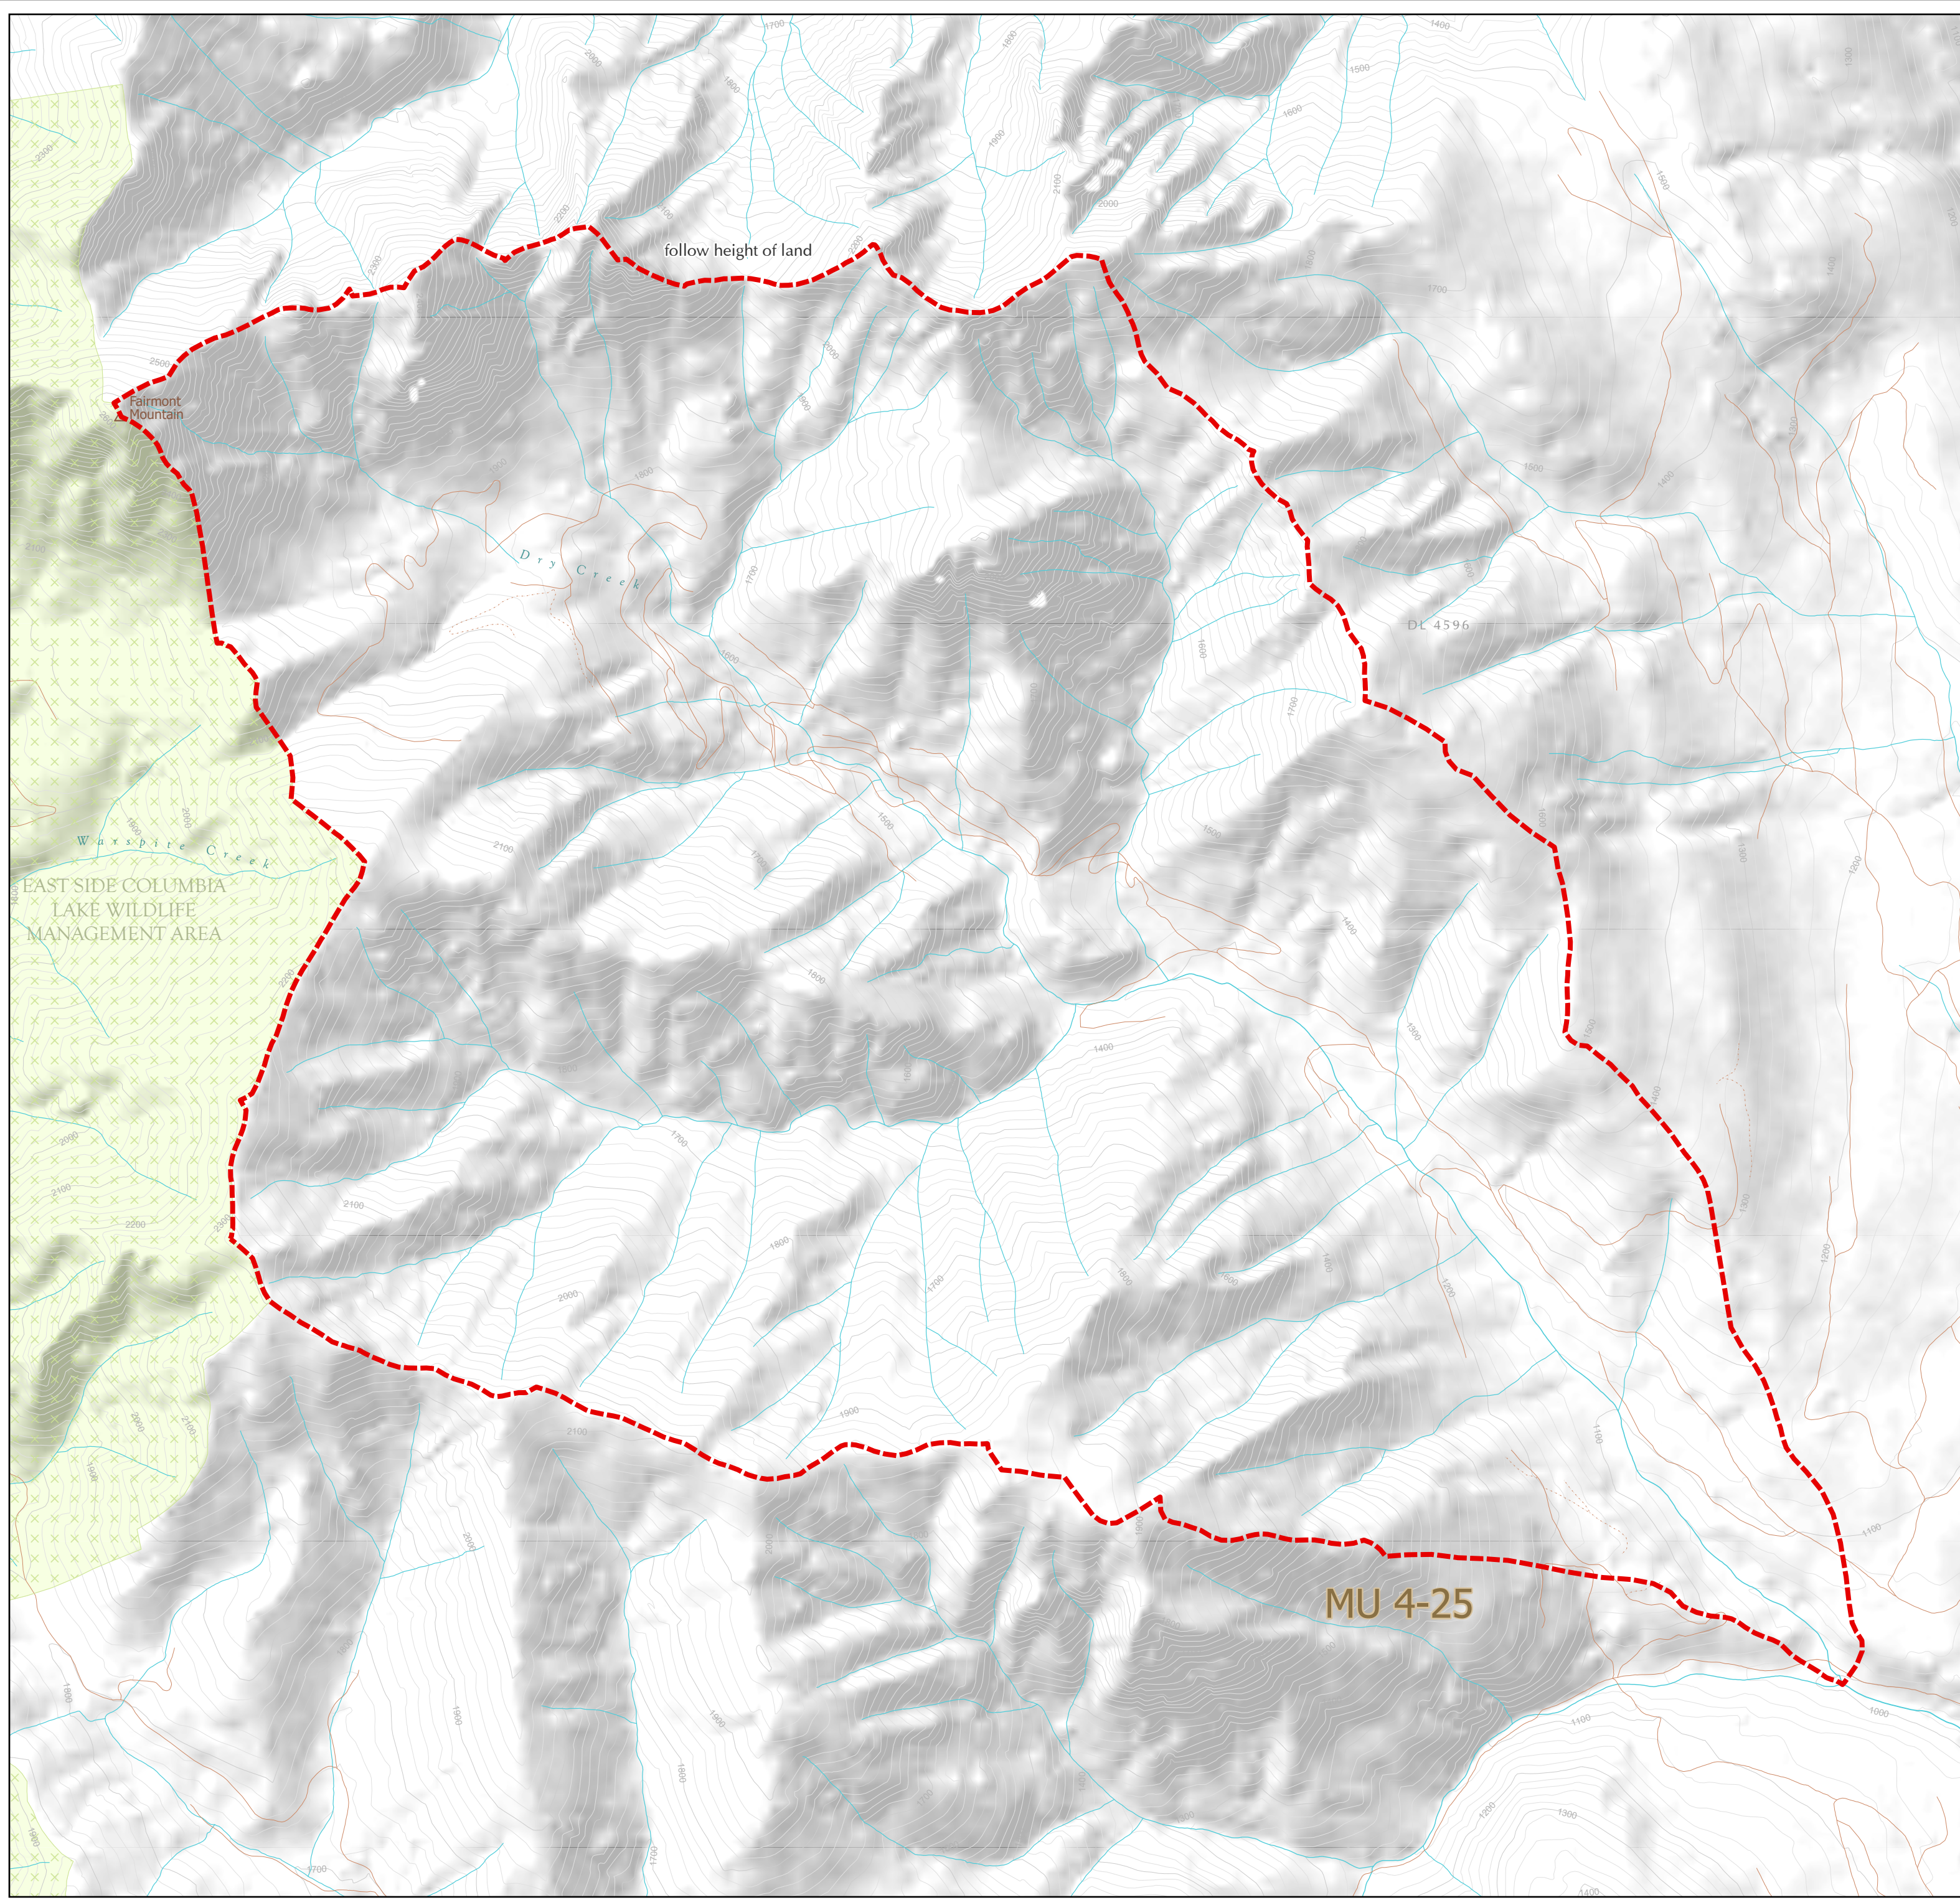

# WILDLIFE ACT MOTOR VEHICLE PROHIBITION REGULATION

Map No. 2-24/23  
Dry Creek

Motor Vehicle Hunting Closed Areas  
Closed April 1 to June 30 and September 1 to February 28  
(February 29 in a leap year)

- Motor Vehicle Prohibition Area (Closed Seasonally)
- Wildlife Management Unit
- Wildlife Management Area / Conservation Area

This map is a georeferenced PDF that can be imported into mobile hardware such as a smartphone or tablet for viewing in third party applications.  
\*Land ownership is a visual representation of land parcels in ParcelMap BC. Contact the Land Title and Survey Authority for current information on land ownership.

Intended plot size for this map is 22x17 inches

Produced for: Wildlife and Habitat Branch  
Produced by: GeoBC on 2023-07-31