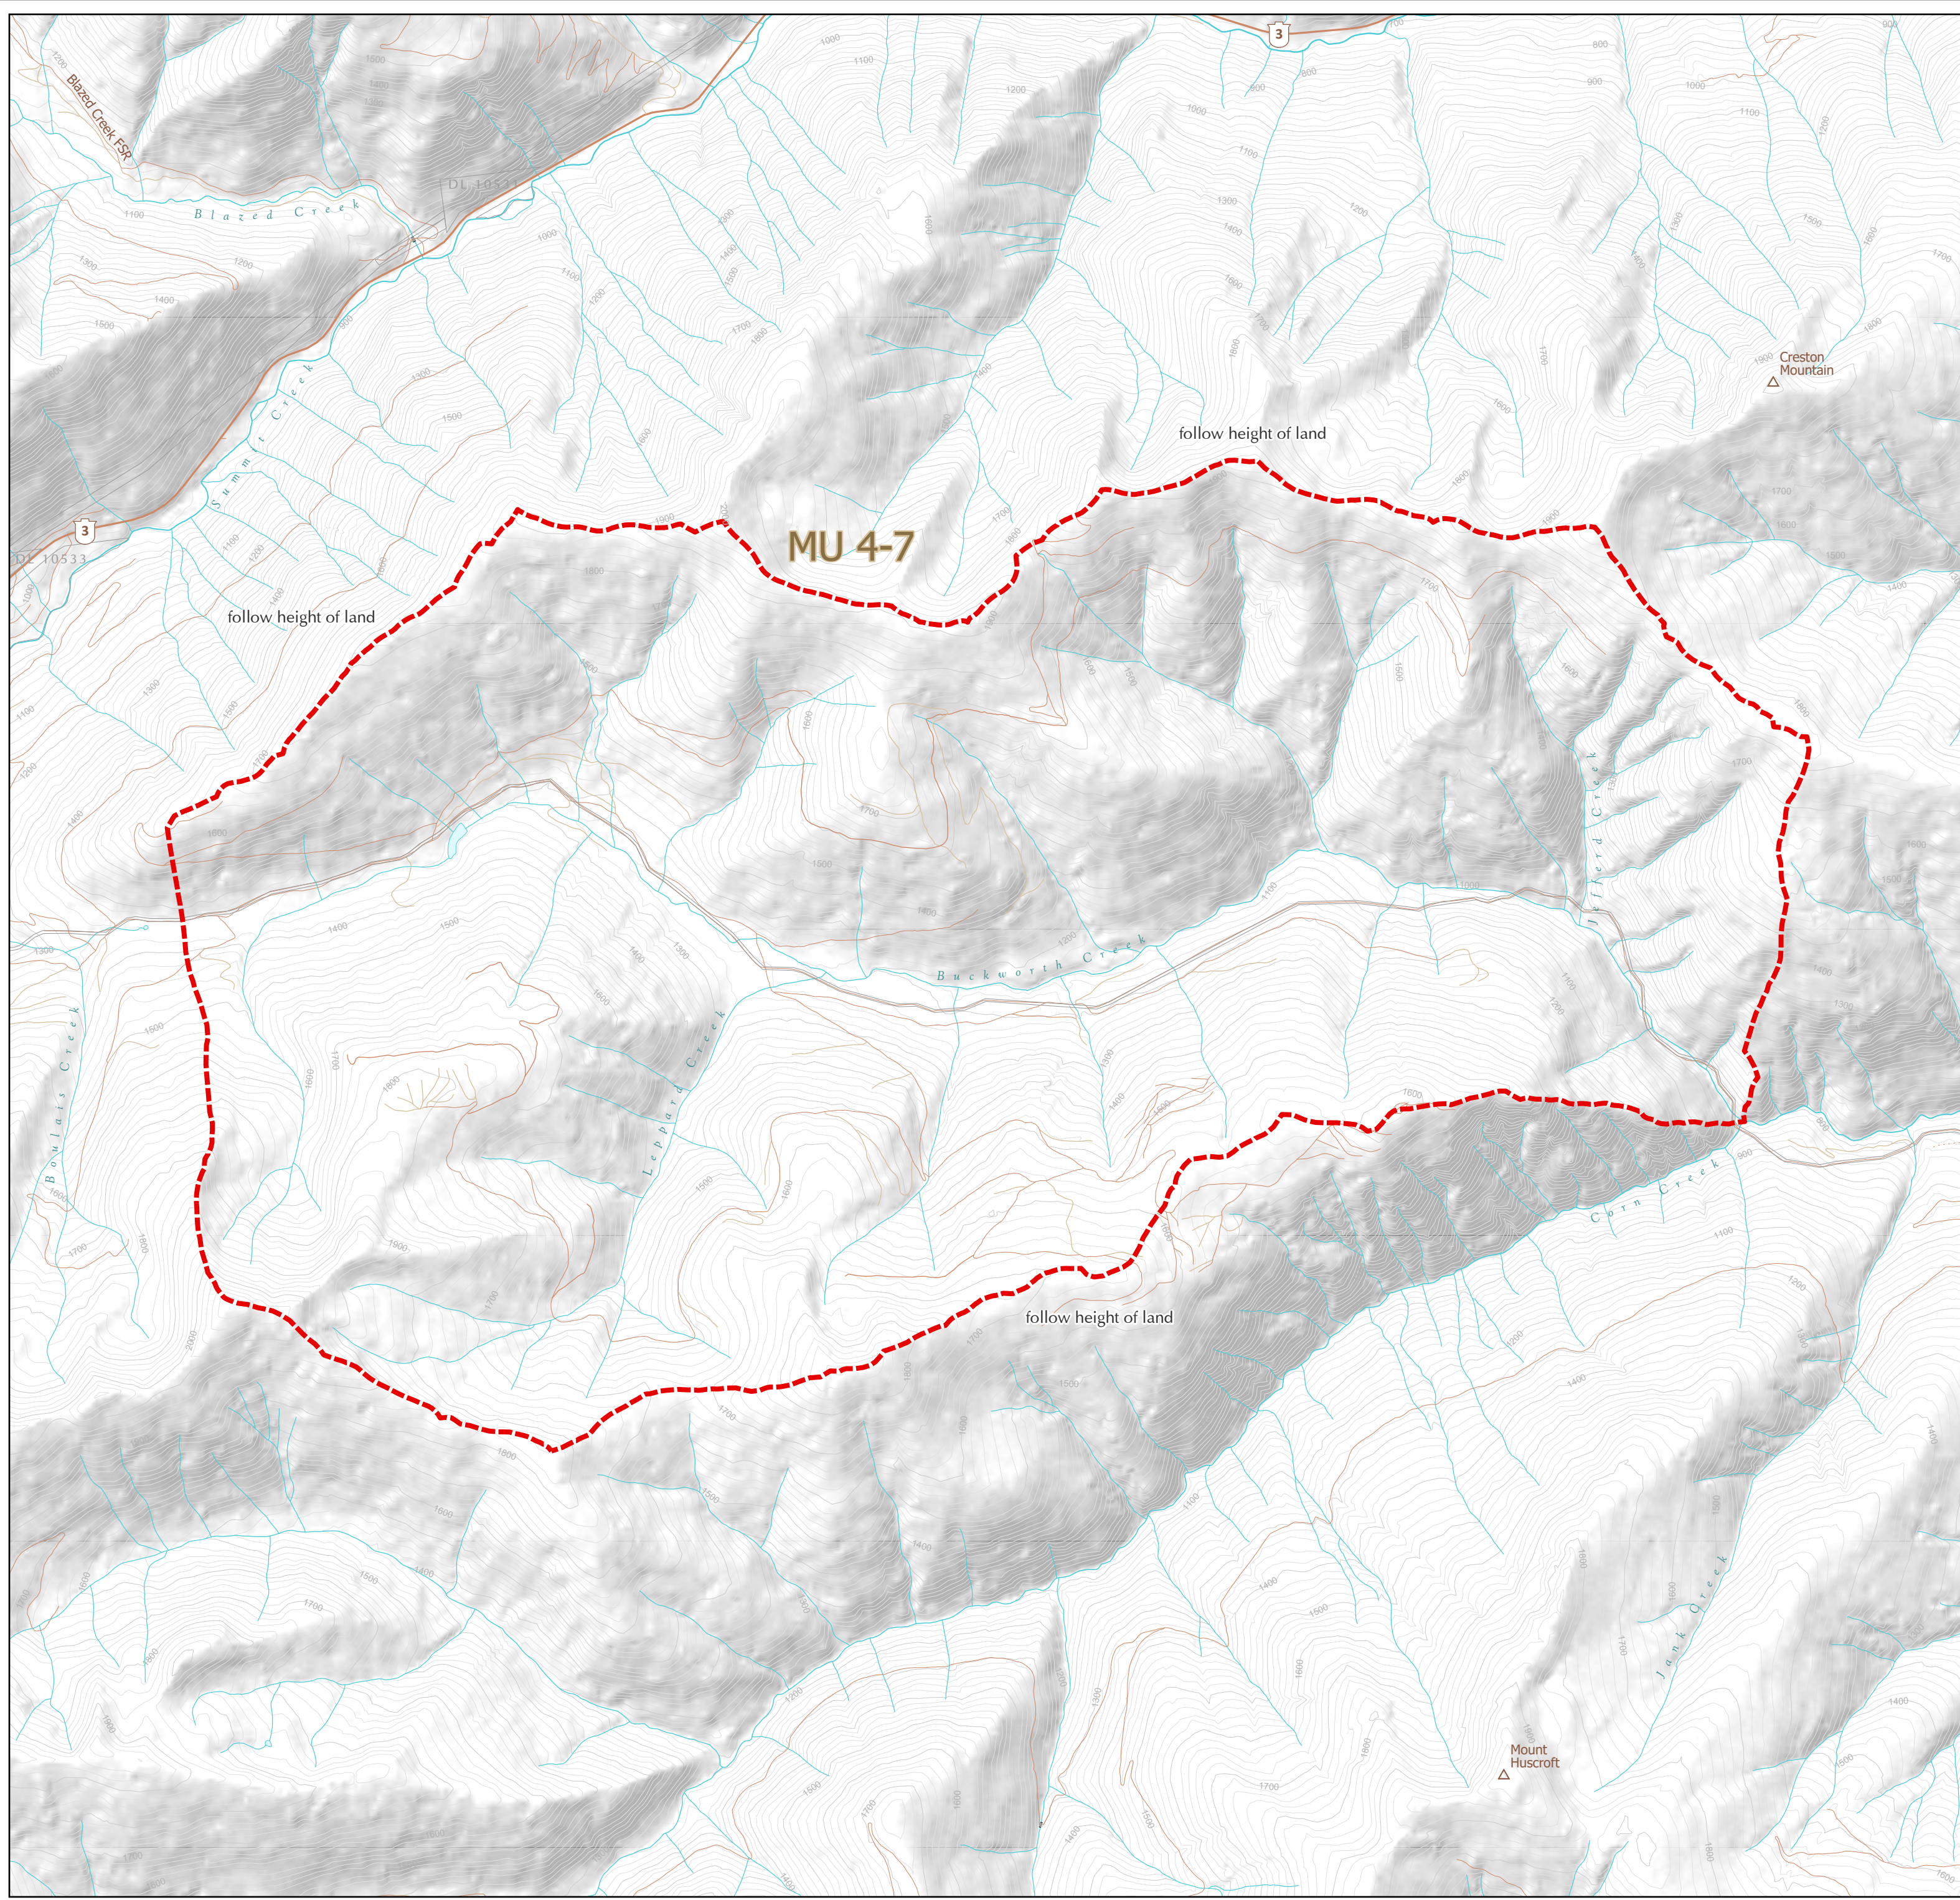

WILDLIFE ACT MOTOR VEHICLE PROHIBITION REGULATION

Map No. 1-76/23
Buckworth Creek

Motor Vehicle Closed Areas
Closed September 1 to June 1

- Motor Vehicle Prohibition Area (Closed Seasonally)
- Wildlife Management Unit

This map is a georeferenced PDF that can be imported into mobile hardware such as a smartphone or tablet for viewing in third party applications.
*Land ownership is a visual representation of land parcels in ParcelMap BC. Contact the Land Title and Survey Authority for current information on land ownership.

Intended plot size for this map is 22x17 inches

Produced for: Wildlife and Habitat Branch
Produced by: GeoBC on 2023-07-31