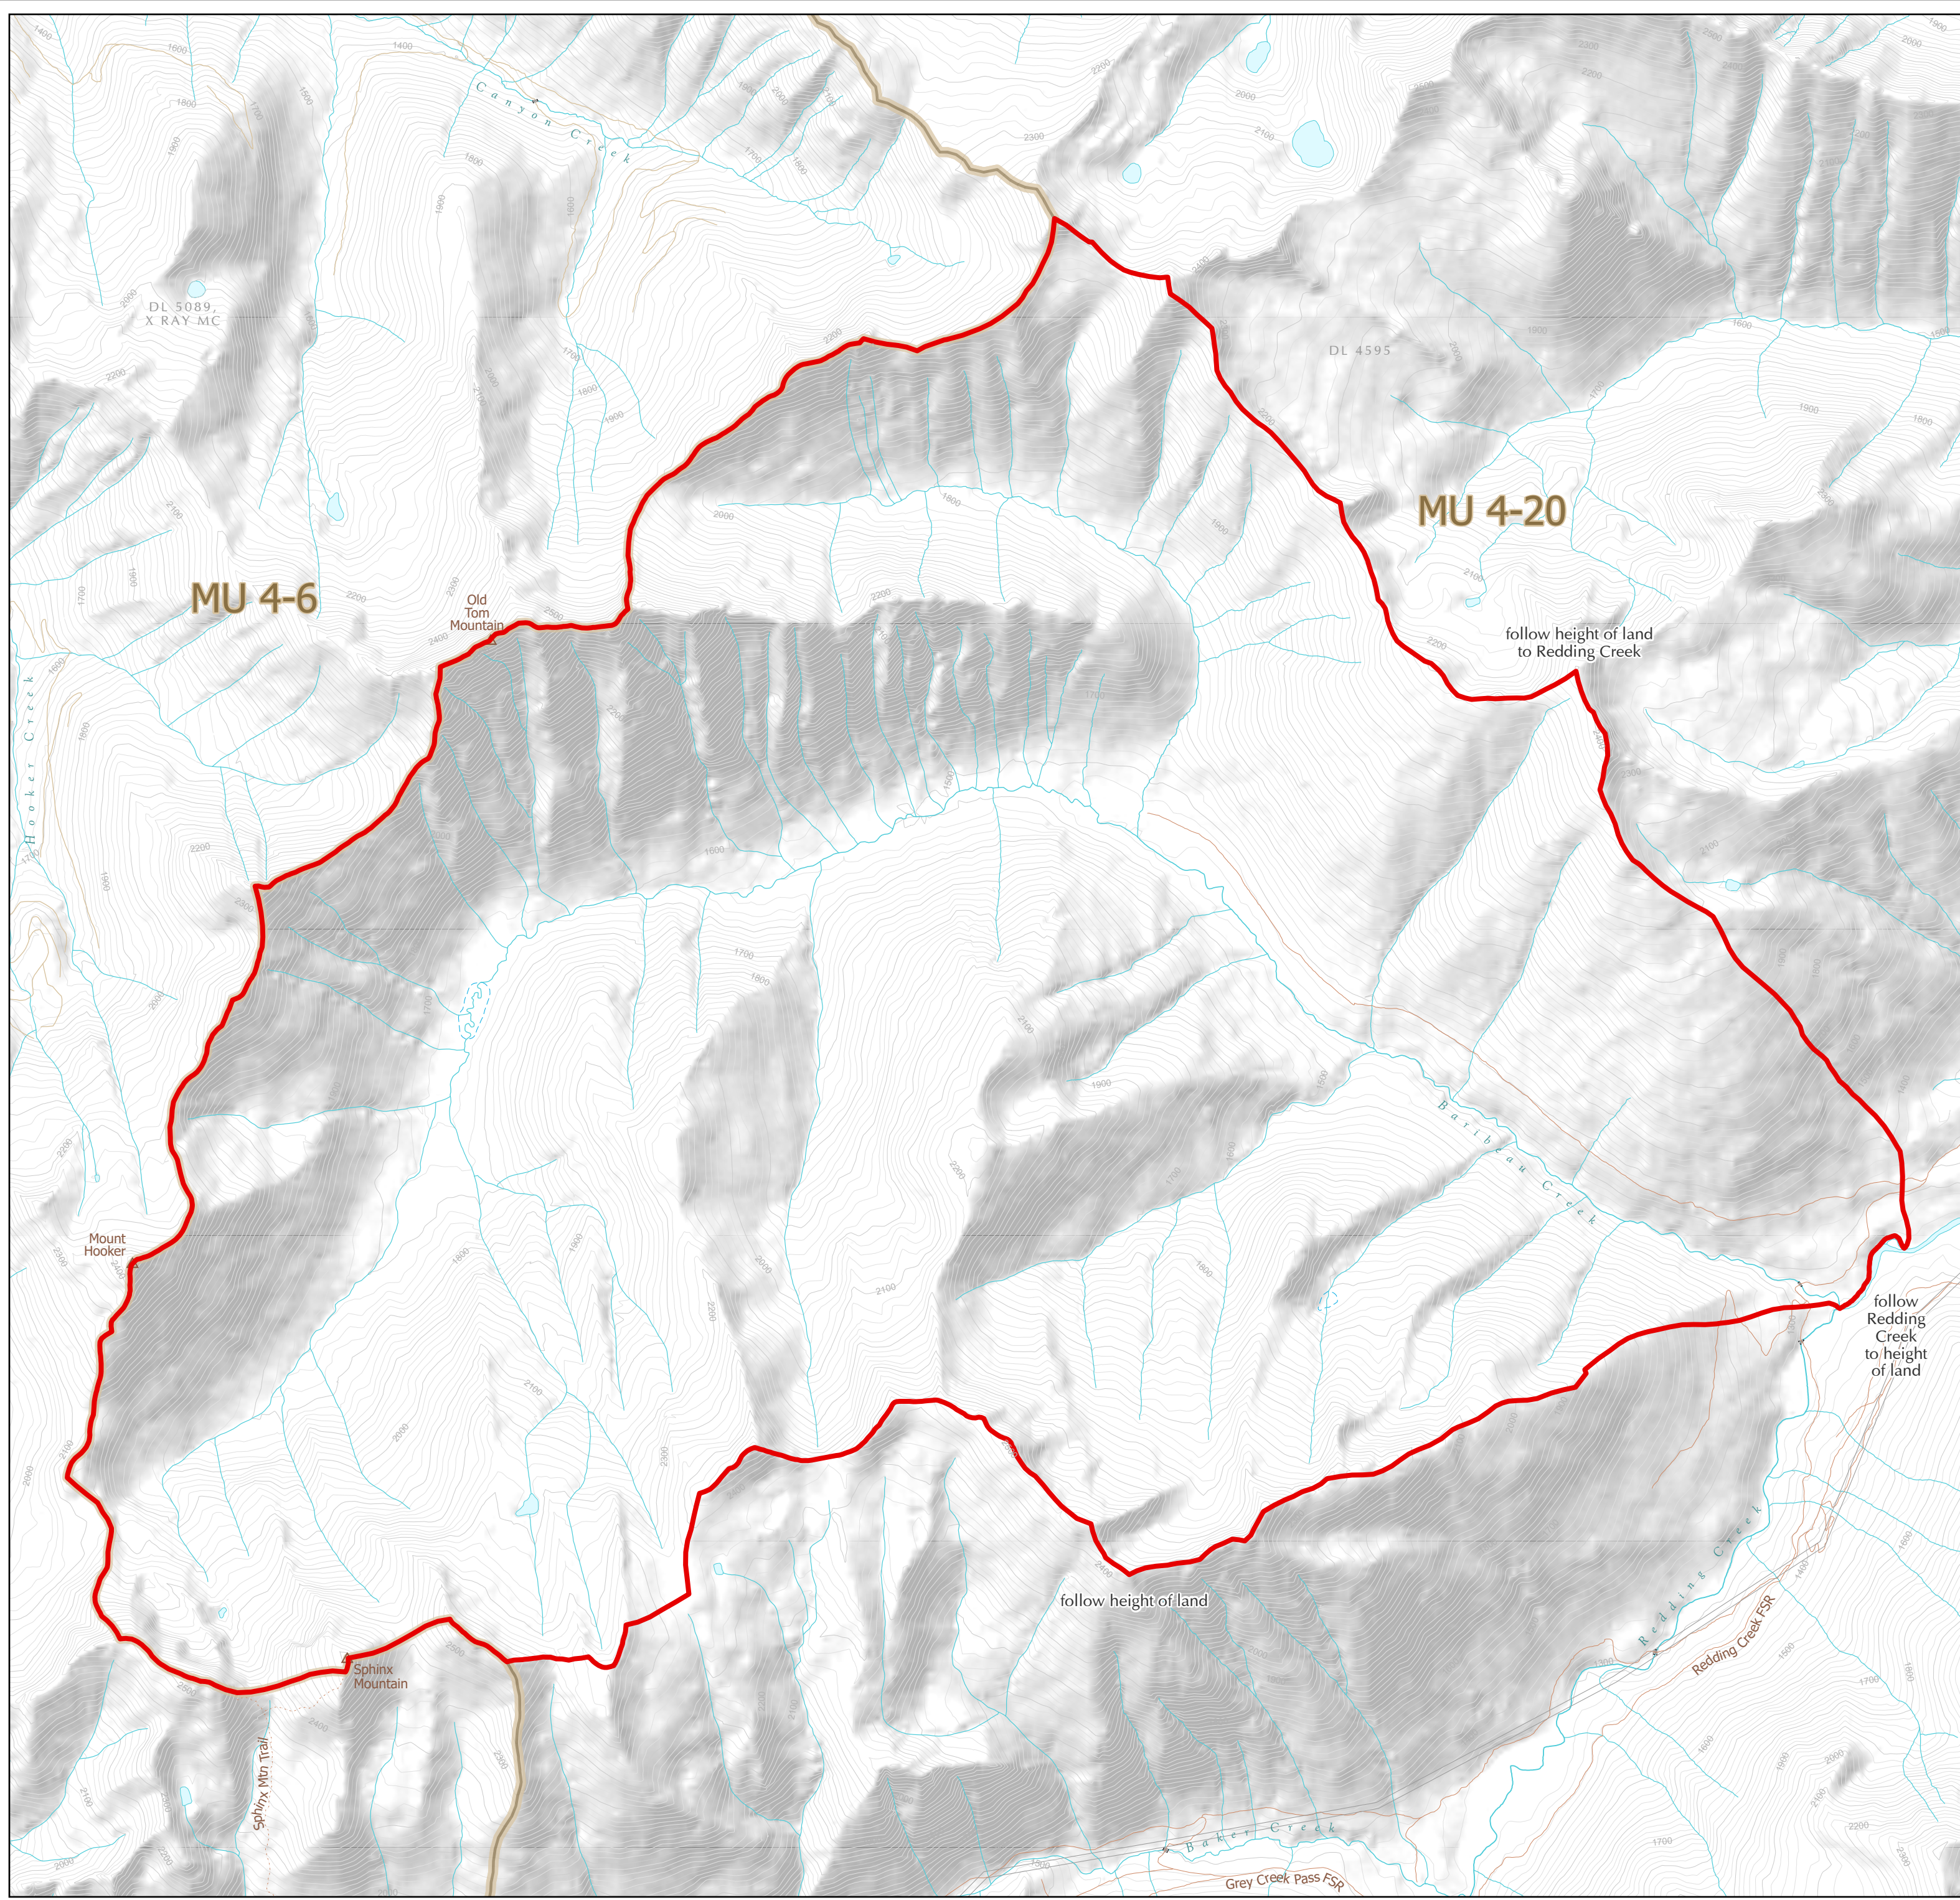

WILDLIFE ACT MOTOR VEHICLE PROHIBITION REGULATION

Map No. 1-63/23

Baribeau Creek

Motor Vehicle Closed Areas
Closed Year Round

- Motor Vehicle Prohibition Area (Closed Year Round)
- Wildlife Management Unit

This map is a georeferenced PDF that can be imported into mobile hardware such as a smartphone or tablet for viewing in third party applications.

*Land ownership is a visual representation of land parcels in ParcelMap BC. Contact the Land Title and Survey Authority for current information on land ownership.

Intended plot size for this map is 22x17 inches

Produced for: Wildlife and Habitat Branch
Produced by: GeoBC on 2023-07-31