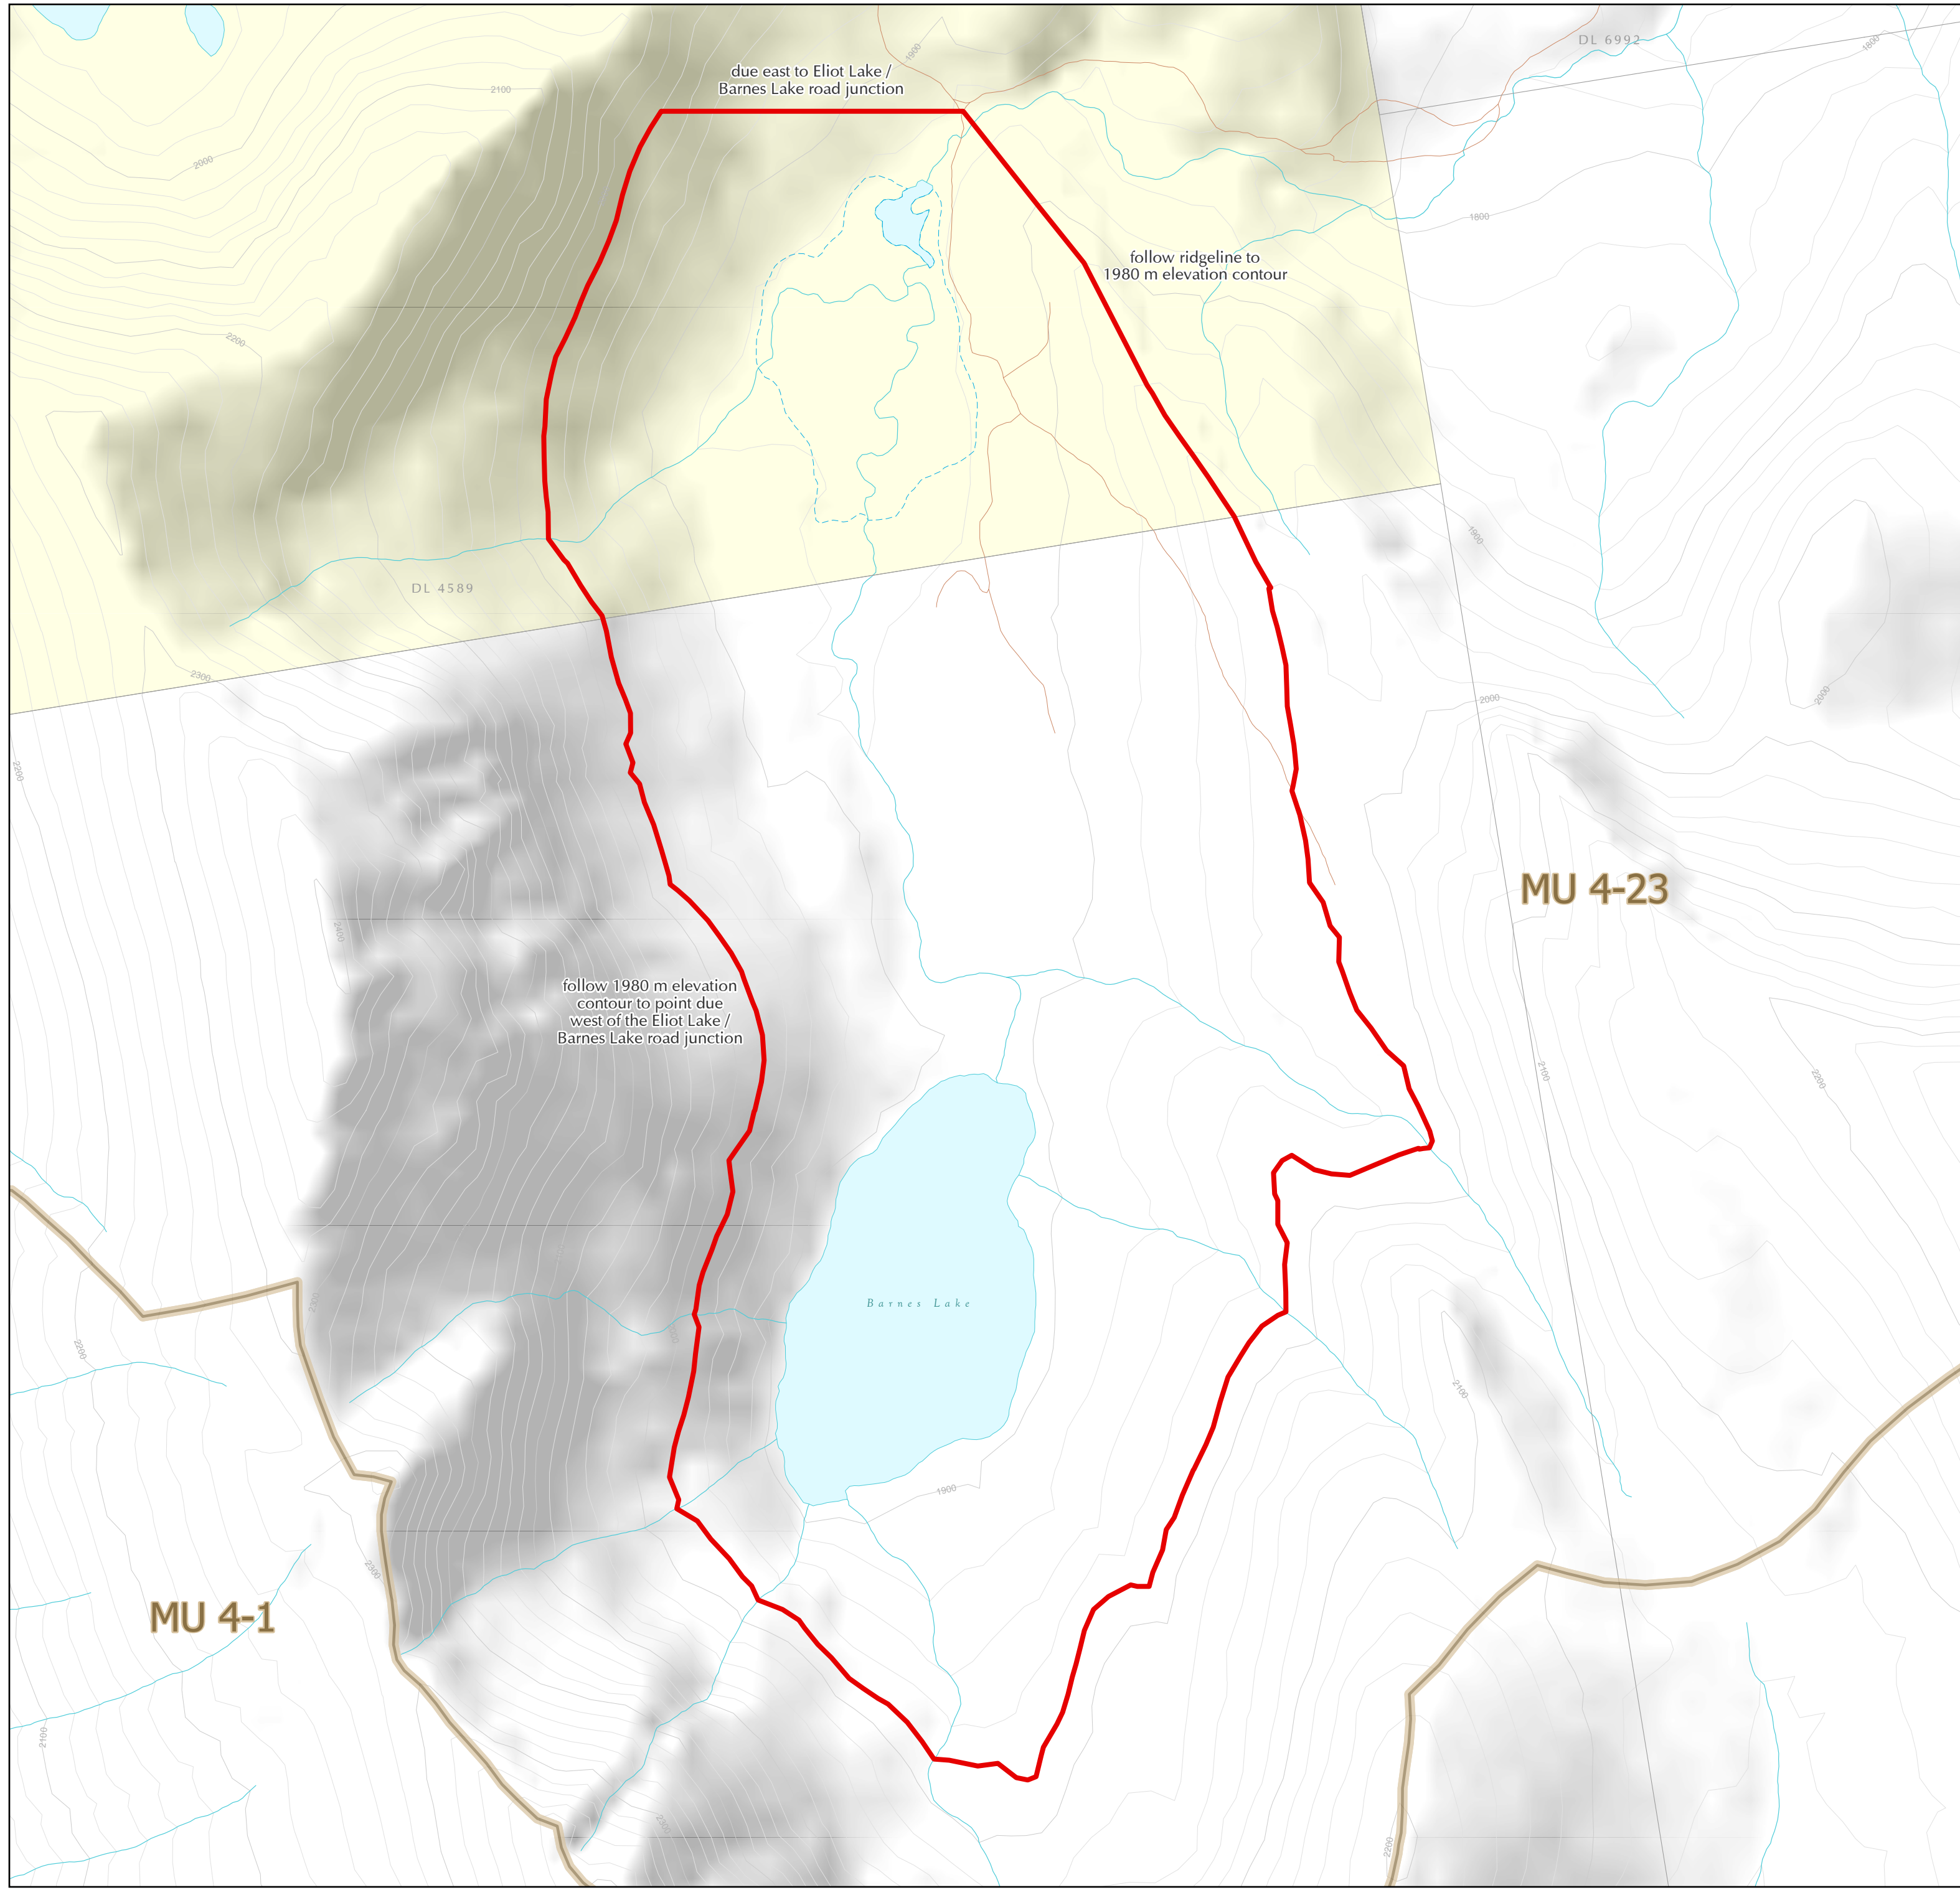

# WILDLIFE ACT MOTOR VEHICLE PROHIBITION REGULATION

Map No. 1-54/23

Barnes Lake

Motor Vehicle Closed Areas

Closed Year Round

Snowmobiles exempt year round (January 1 to December 31)

- Motor Vehicle Prohibition Area (Closed Year Round)
- Wildlife Management Unit
- Private Land \*

This map is a georeferenced PDF that can be imported into mobile hardware such as a smartphone or tablet for viewing in third party applications.

\*Land ownership is a visual representation of land parcels in ParcelMap BC. Contact the Land Title and Survey Authority for current information on land ownership.

Intended plot size for this map is 22x17 inches

Produced for: Wildlife and Habitat Branch  
Produced by: GeoBC on 2023-08-16