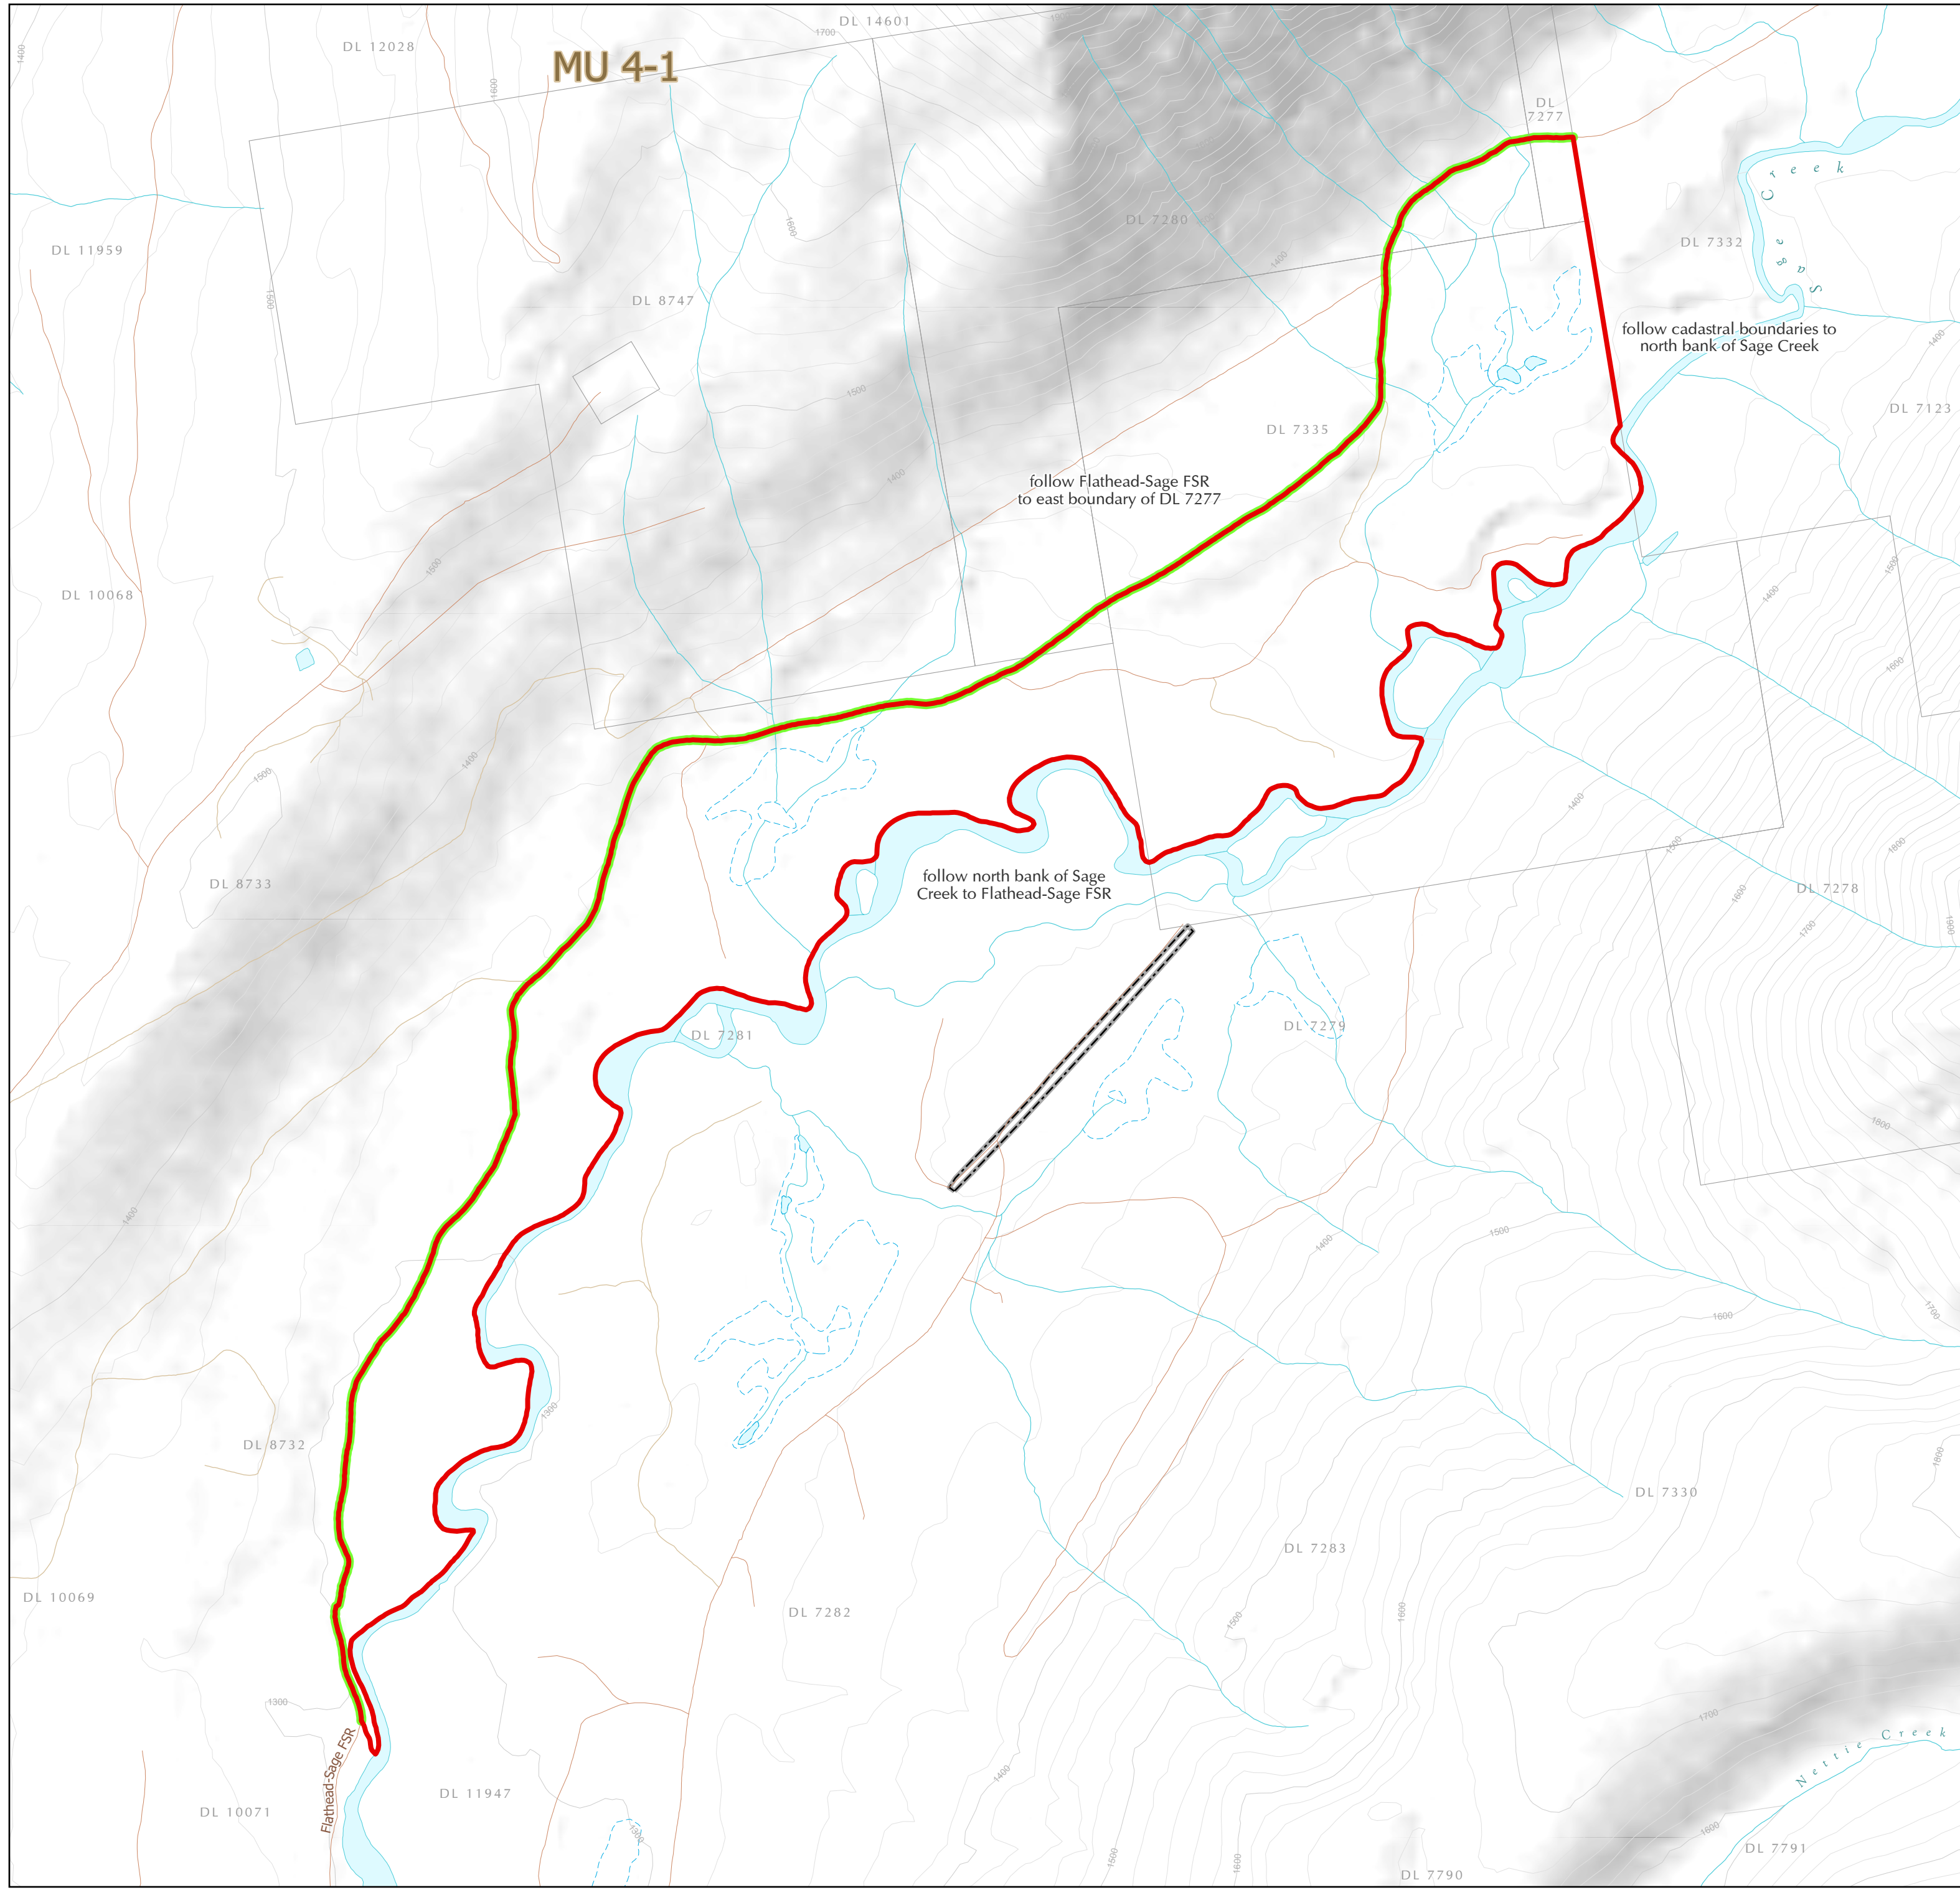

# WILDLIFE ACT MOTOR VEHICLE PROHIBITION REGULATION

Map No. 1-4/23  
McDougall Creek

Motor Vehicle Closed Areas  
Closed Year Round

- Motor Vehicle Prohibition Area (Closed Year Round)
- Wildlife Management Unit
- Roads Open Year Round

This map is a georeferenced PDF that can be imported into mobile hardware such as a smartphone or tablet for viewing in third party applications.  
\*Land ownership is a visual representation of land parcels in ParcelMap BC. Contact the Land Title and Survey Authority for current information on land ownership.

Intended plot size for this map is 22x17 inches

Produced for: Wildlife and Habitat Branch  
Produced by: GeoBC on 2023-07-31