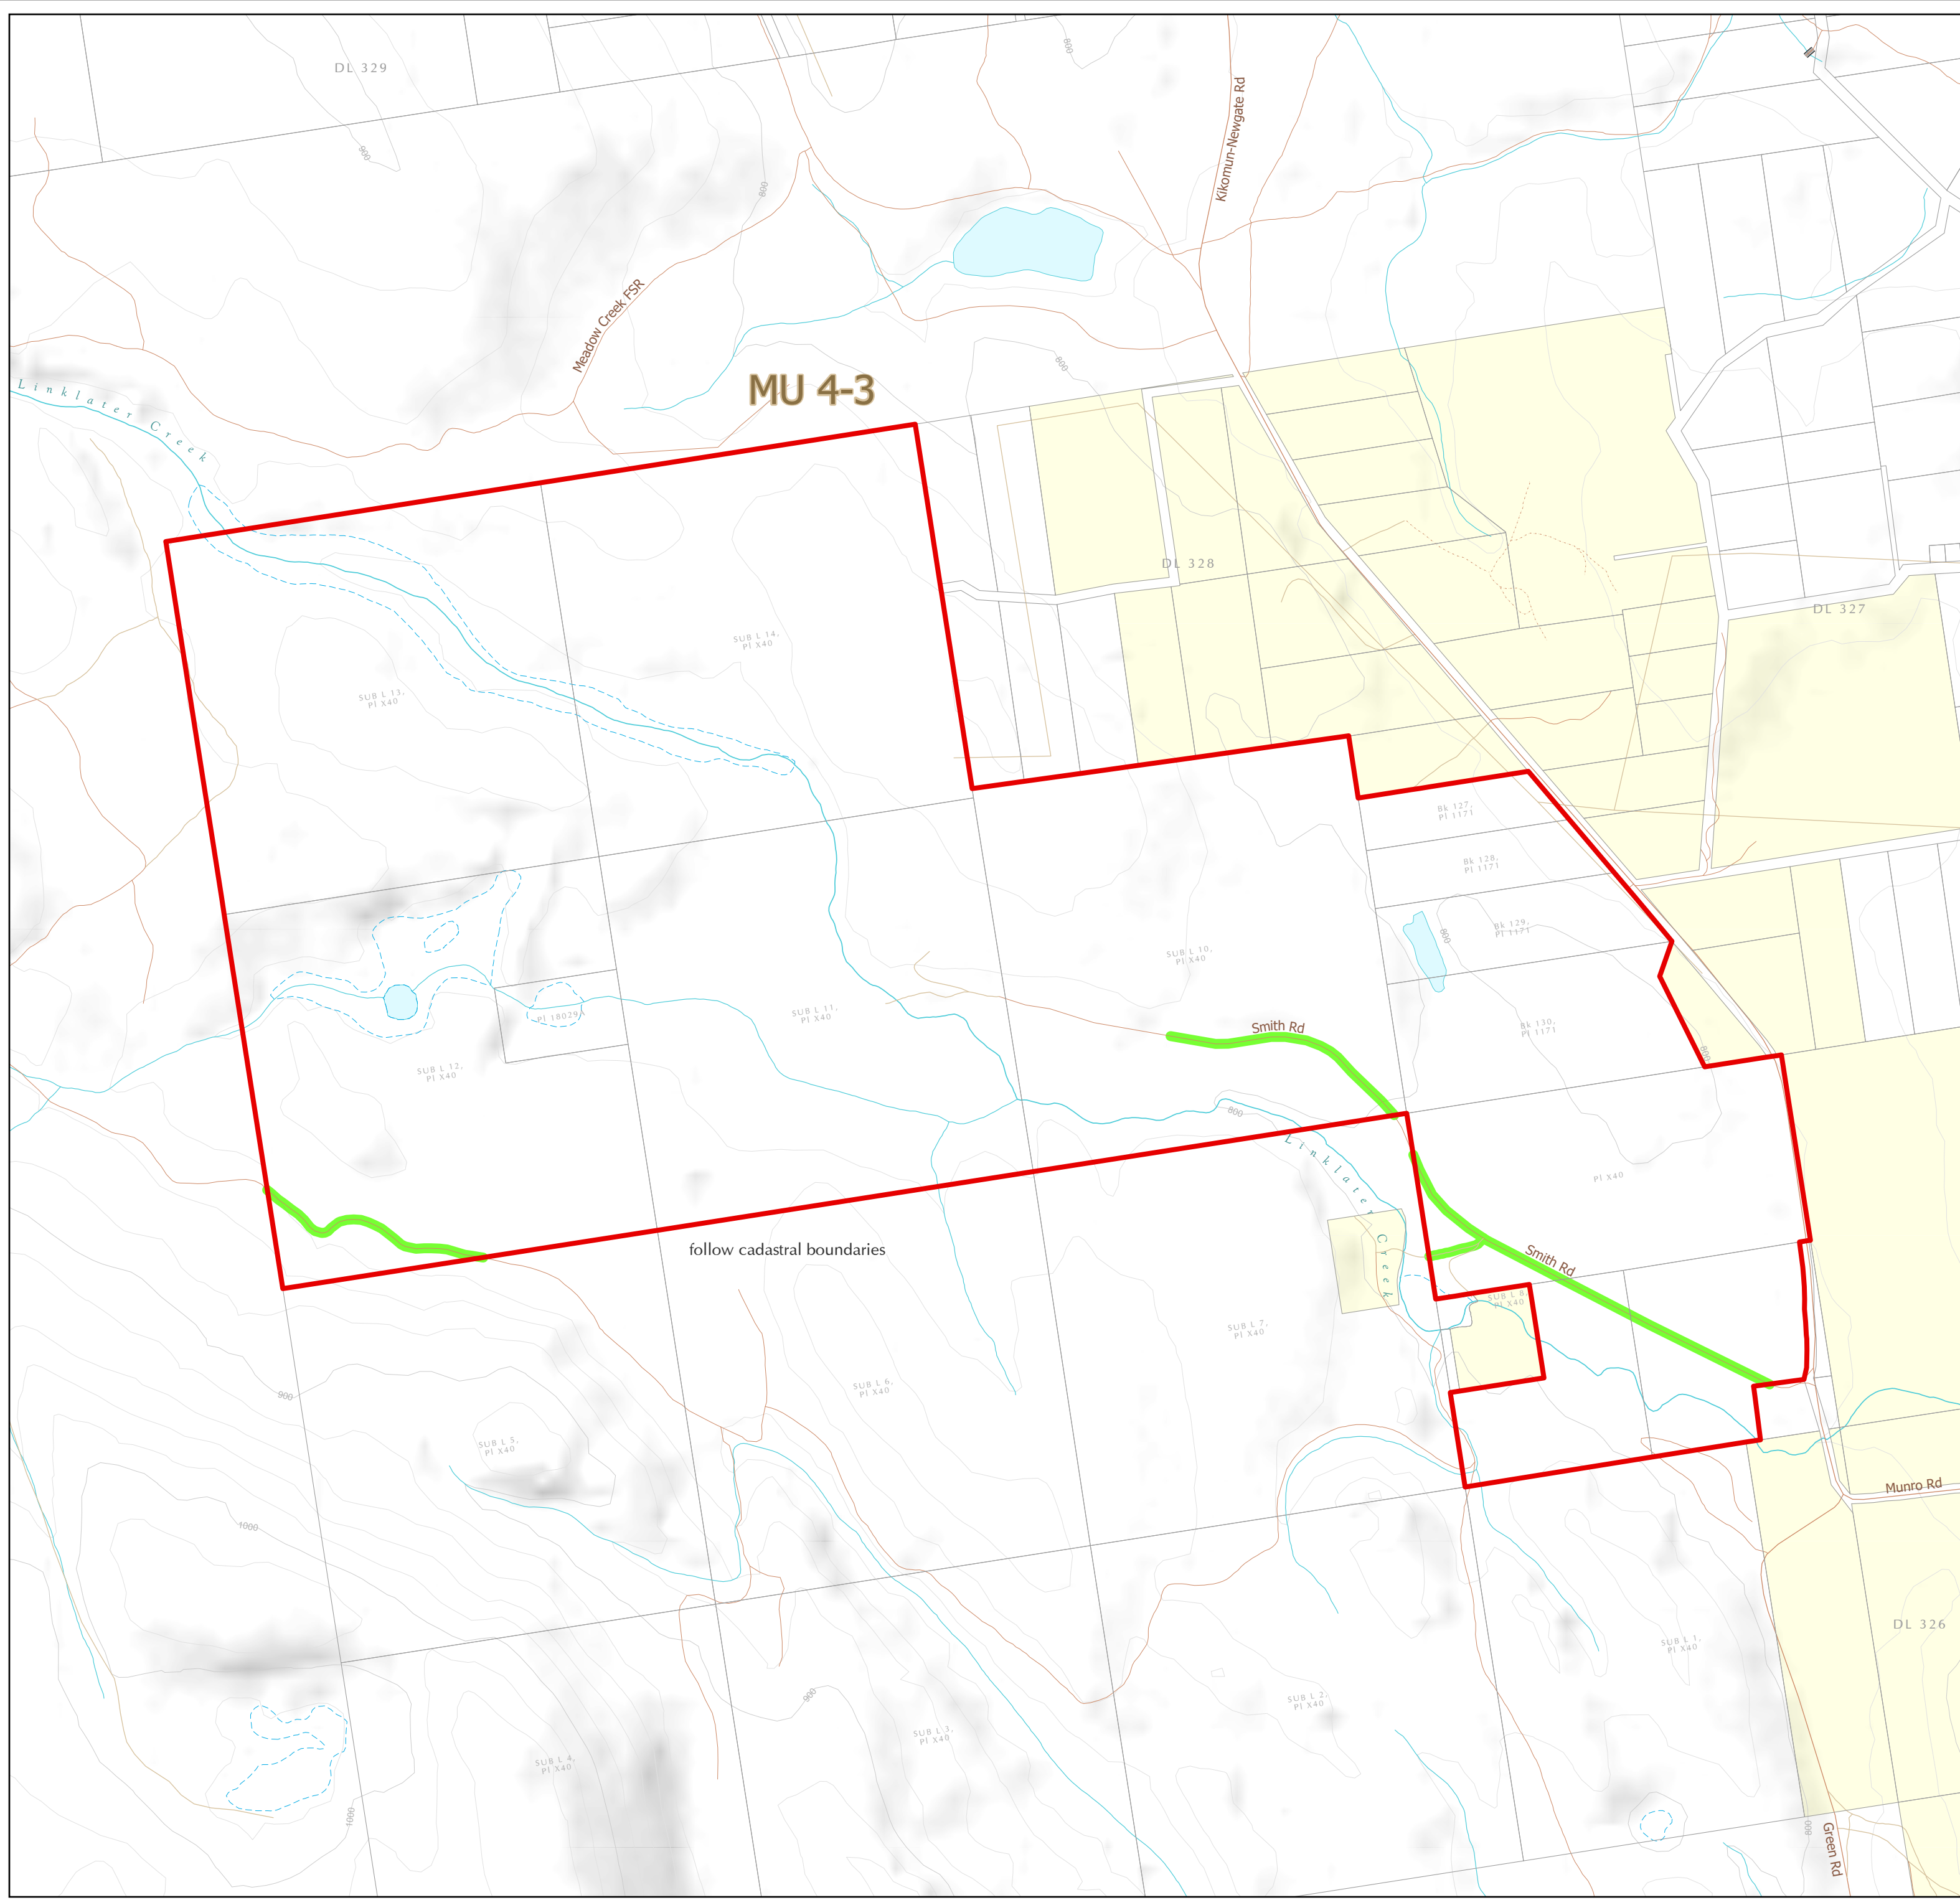

WILDLIFE ACT MOTOR VEHICLE PROHIBITION REGULATION

Map No. 1-33/23
Linklater Creek

Motor Vehicle Closed Areas
Closed Year Round

- Motor Vehicle Prohibition Area (Closed Year Round)
- Wildlife Management Unit
- Private Land *
- Roads Open Year Round

This map is a georeferenced PDF that can be imported into mobile hardware such as a smartphone or tablet for viewing in third party applications.
*Land ownership is a visual representation of land parcels in ParcelMap BC. Contact the Land Title and Survey Authority for current information on land ownership.

Intended plot size for this map is 22x17 inches

Produced for: Wildlife and Habitat Branch
Produced by: GeoBC on 2023-07-31