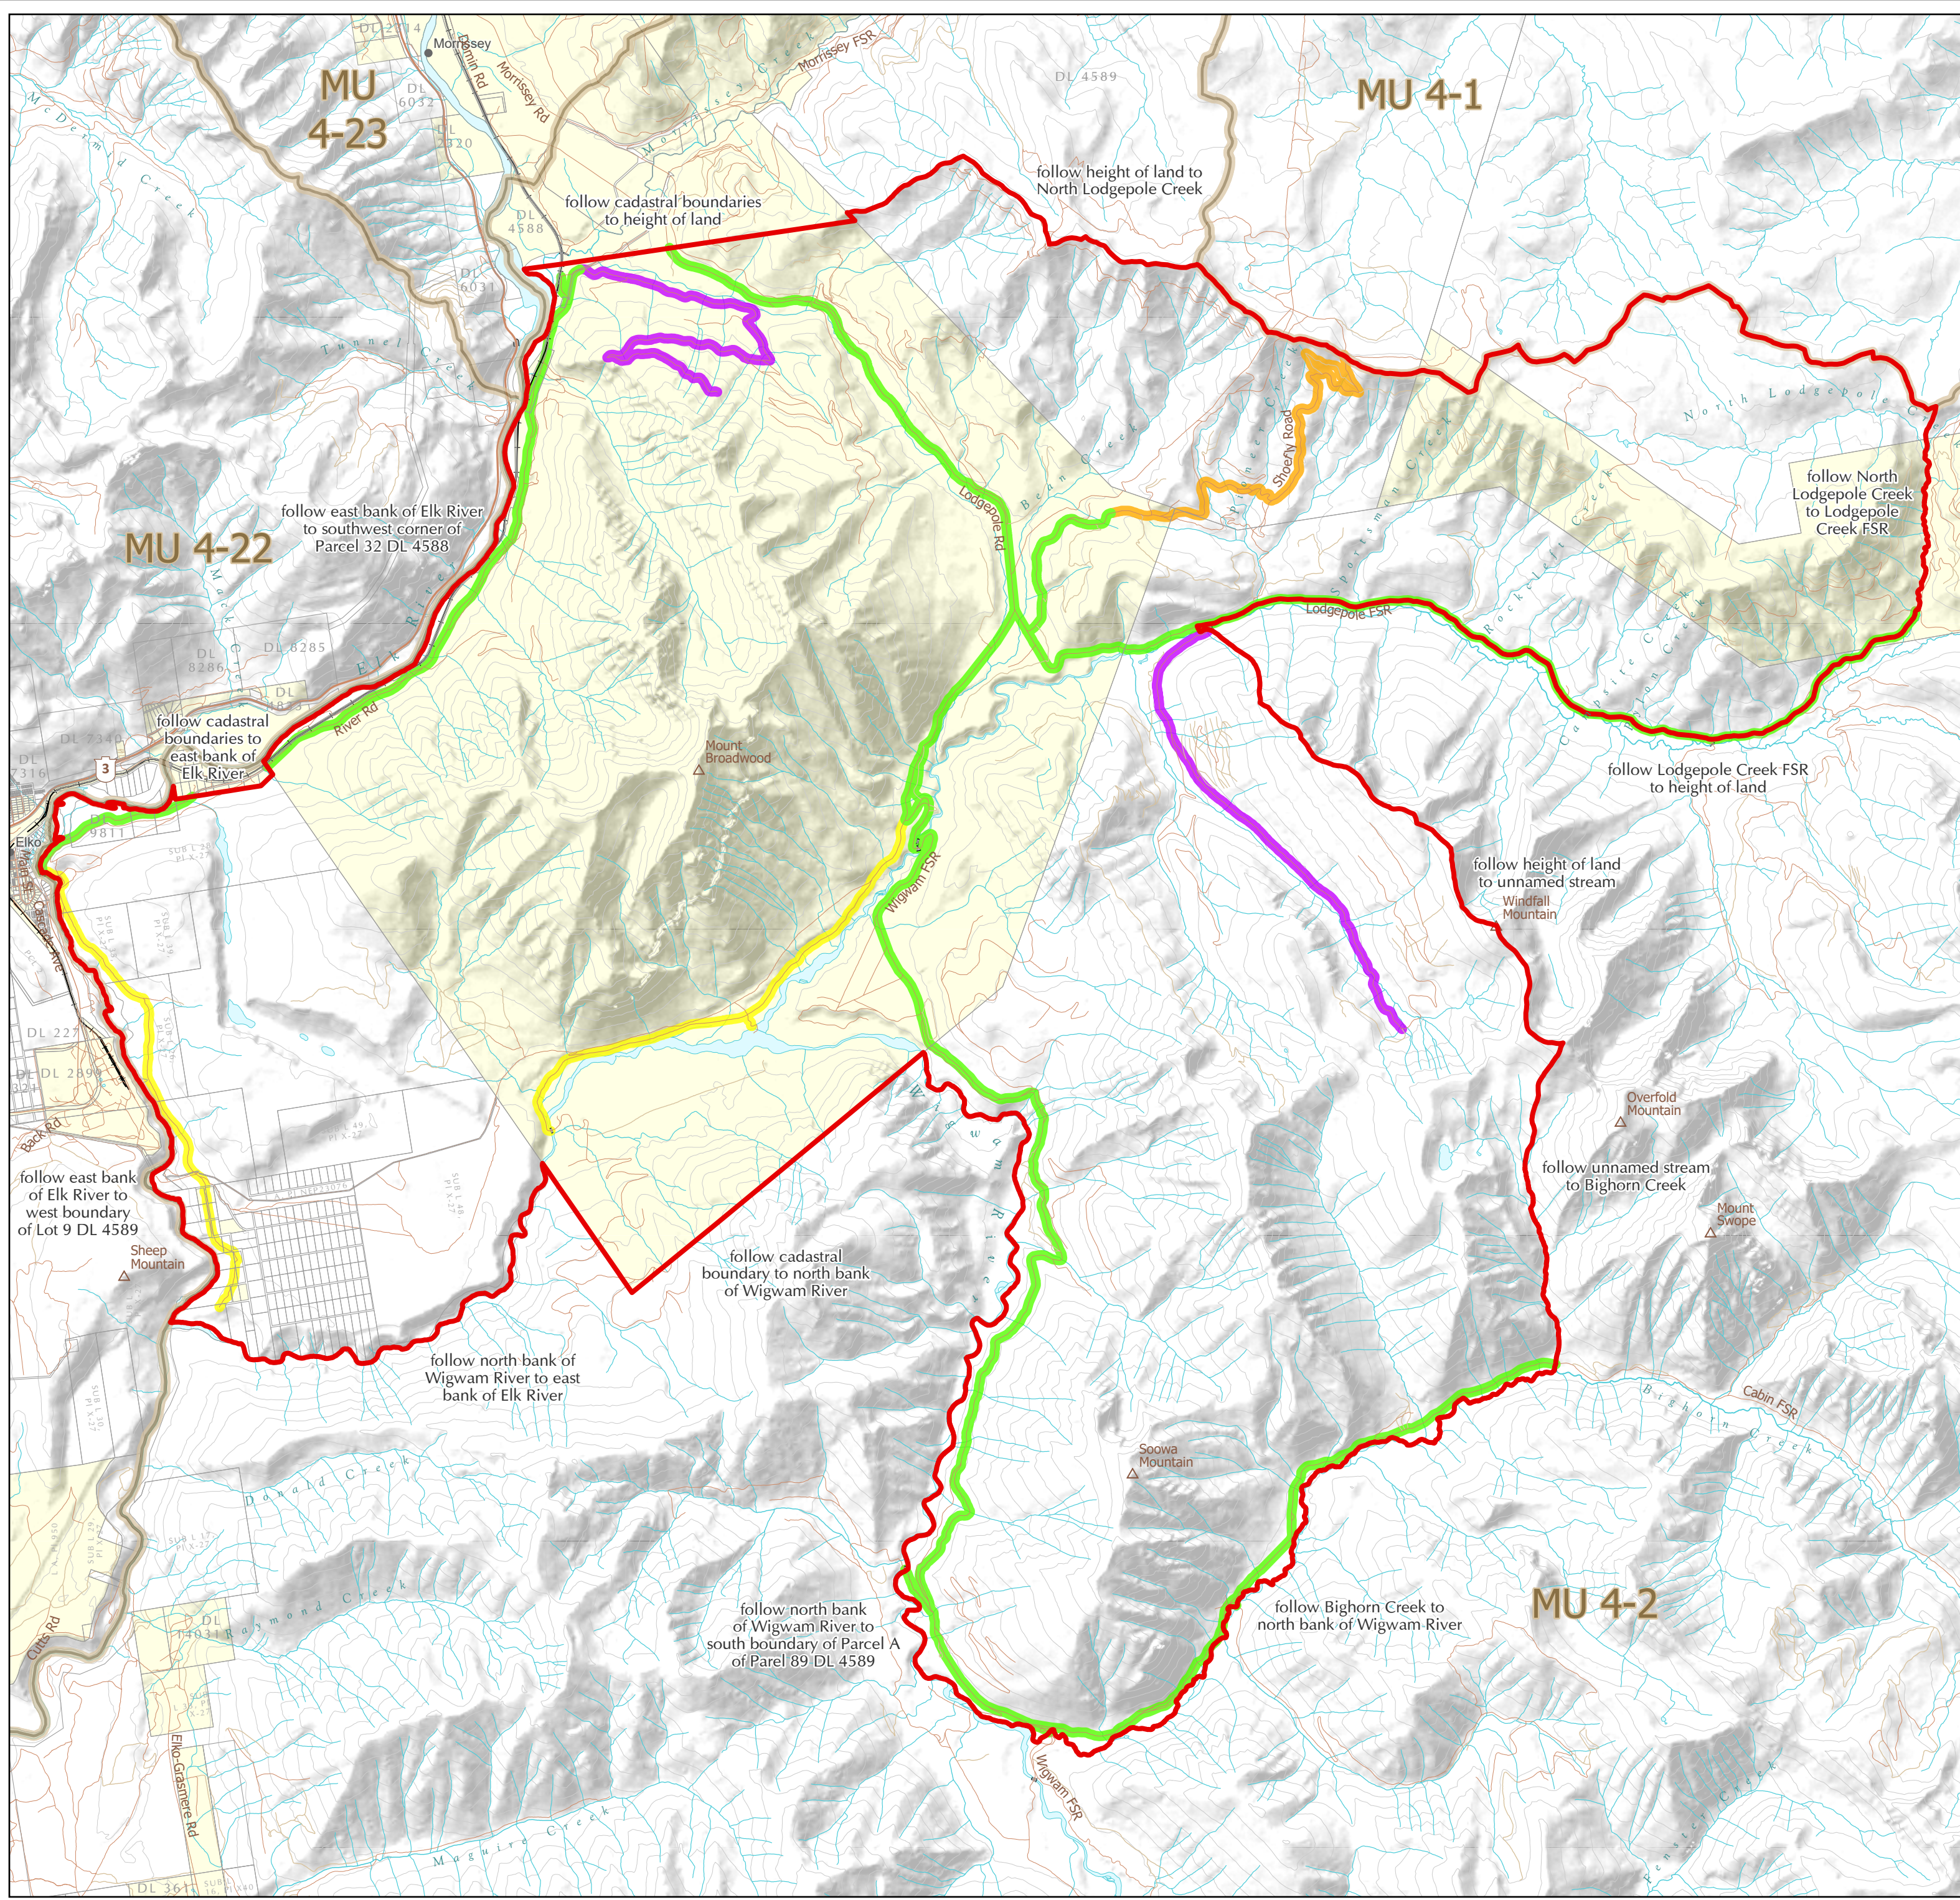

WILDLIFE ACT MOTOR VEHICLE PROHIBITION REGULATION

Map No. 1-31/23
Wigwam Flats, Mt. Broadwood and
Sportsman Ridge

Motor Vehicle Closed Areas
Closed Year Round

- Motor Vehicle Prohibition Area (Closed Year Round)
- Wildlife Management Unit
- Private Land *
- Roads Open Year Round
- Roads Open June 15 - June 30
- Roads Open June 15 - August 31
- Roads Open November 11 - April 30 and June 1 - August 31

This map is a georeferenced PDF that can be imported into mobile hardware such as a smartphone or tablet for viewing in third party applications.
*Land ownership is a visual representation of land parcels in ParcelMap BC. Contact the Land Title and Survey Authority for current information on land ownership.

Intended plot size for this map is 22x17 inches

Produced for: Wildlife and Habitat Branch
Produced by: GeoBC on 2023-07-31