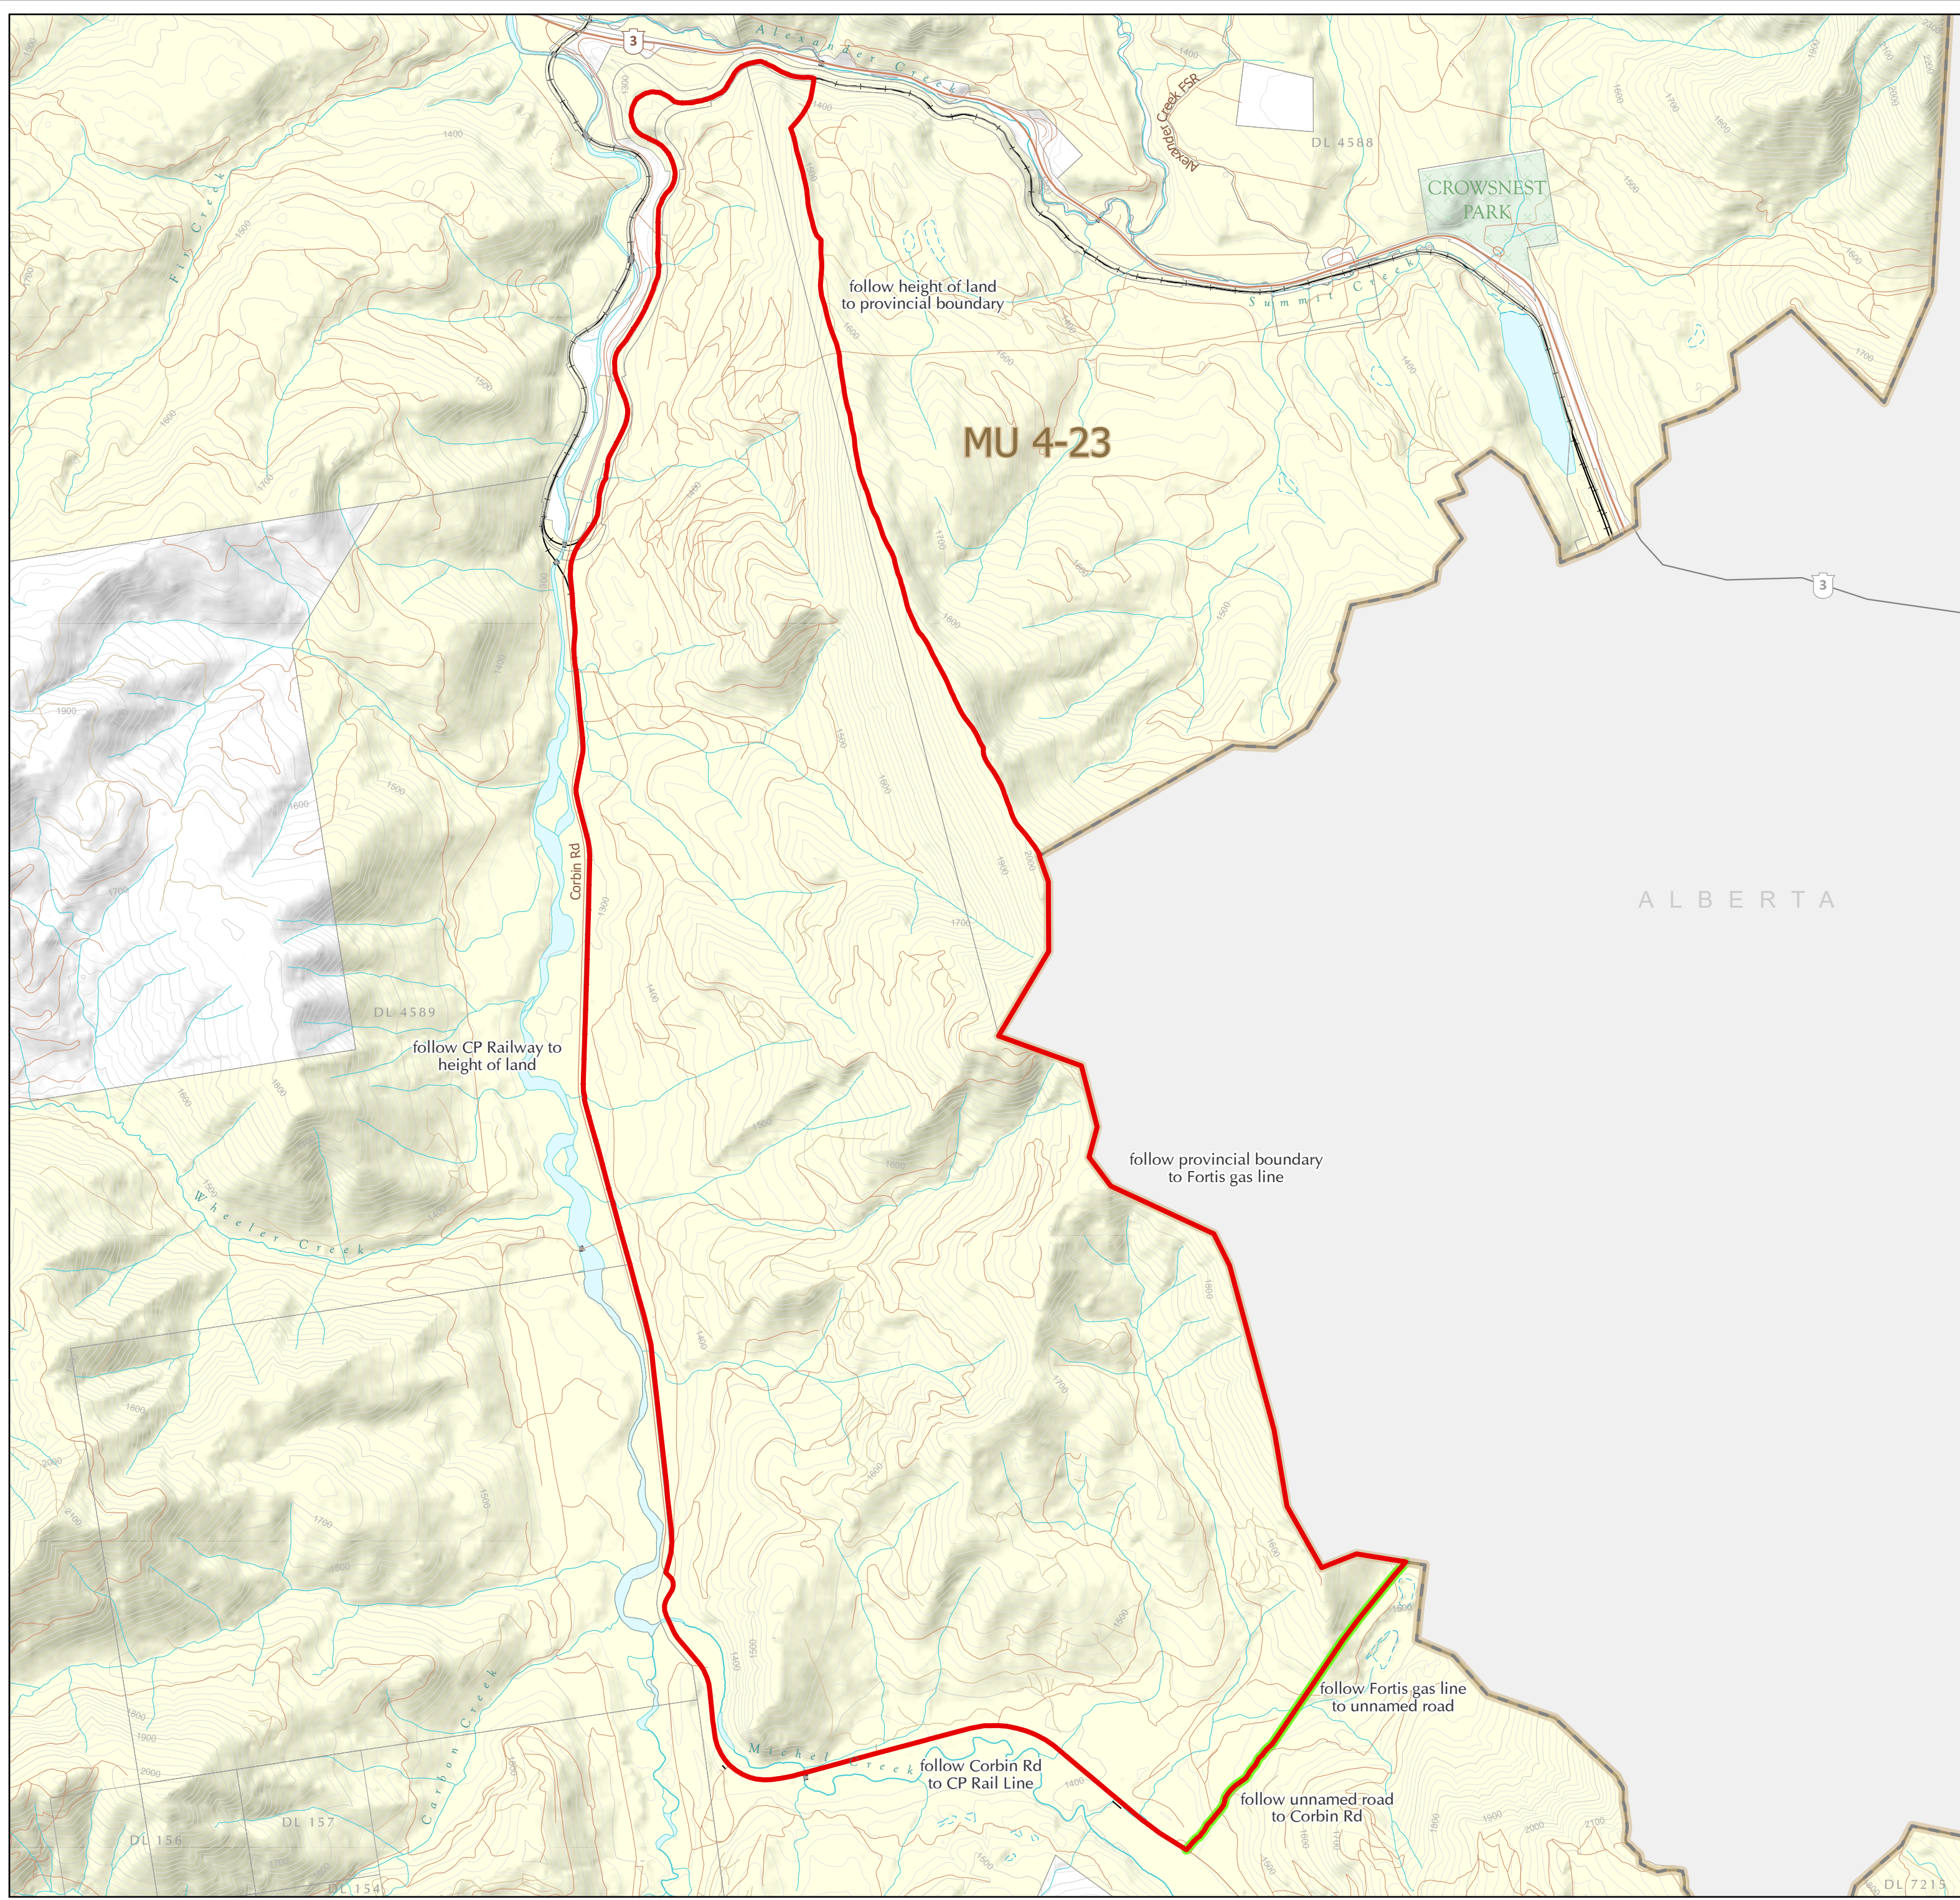

WILDLIFE ACT MOTOR VEHICLE PROHIBITION REGULATION

Map No. 1-28/23
Corbin Creek

Motor Vehicle Closed Areas
Closed Year Round

- Motor Vehicle Prohibition Area (Closed Year Round)
- Wildlife Management Unit
- Provincial Park / Protected Area / Ecological Reserve
- Private Land *
- Roads Open Year Round

This map is a georeferenced PDF that can be imported into mobile hardware such as a smartphone or tablet for viewing in third party applications.

*Land ownership is a visual representation of land parcels in ParcelMap BC. Contact the Land Title and Survey Authority for current information on land ownership.

Scale: 1:30,000

Intended plot size for this map is 22x17 inches

Produced for: Wildlife and Habitat Branch
Produced by: GeoBC on 2023-07-31