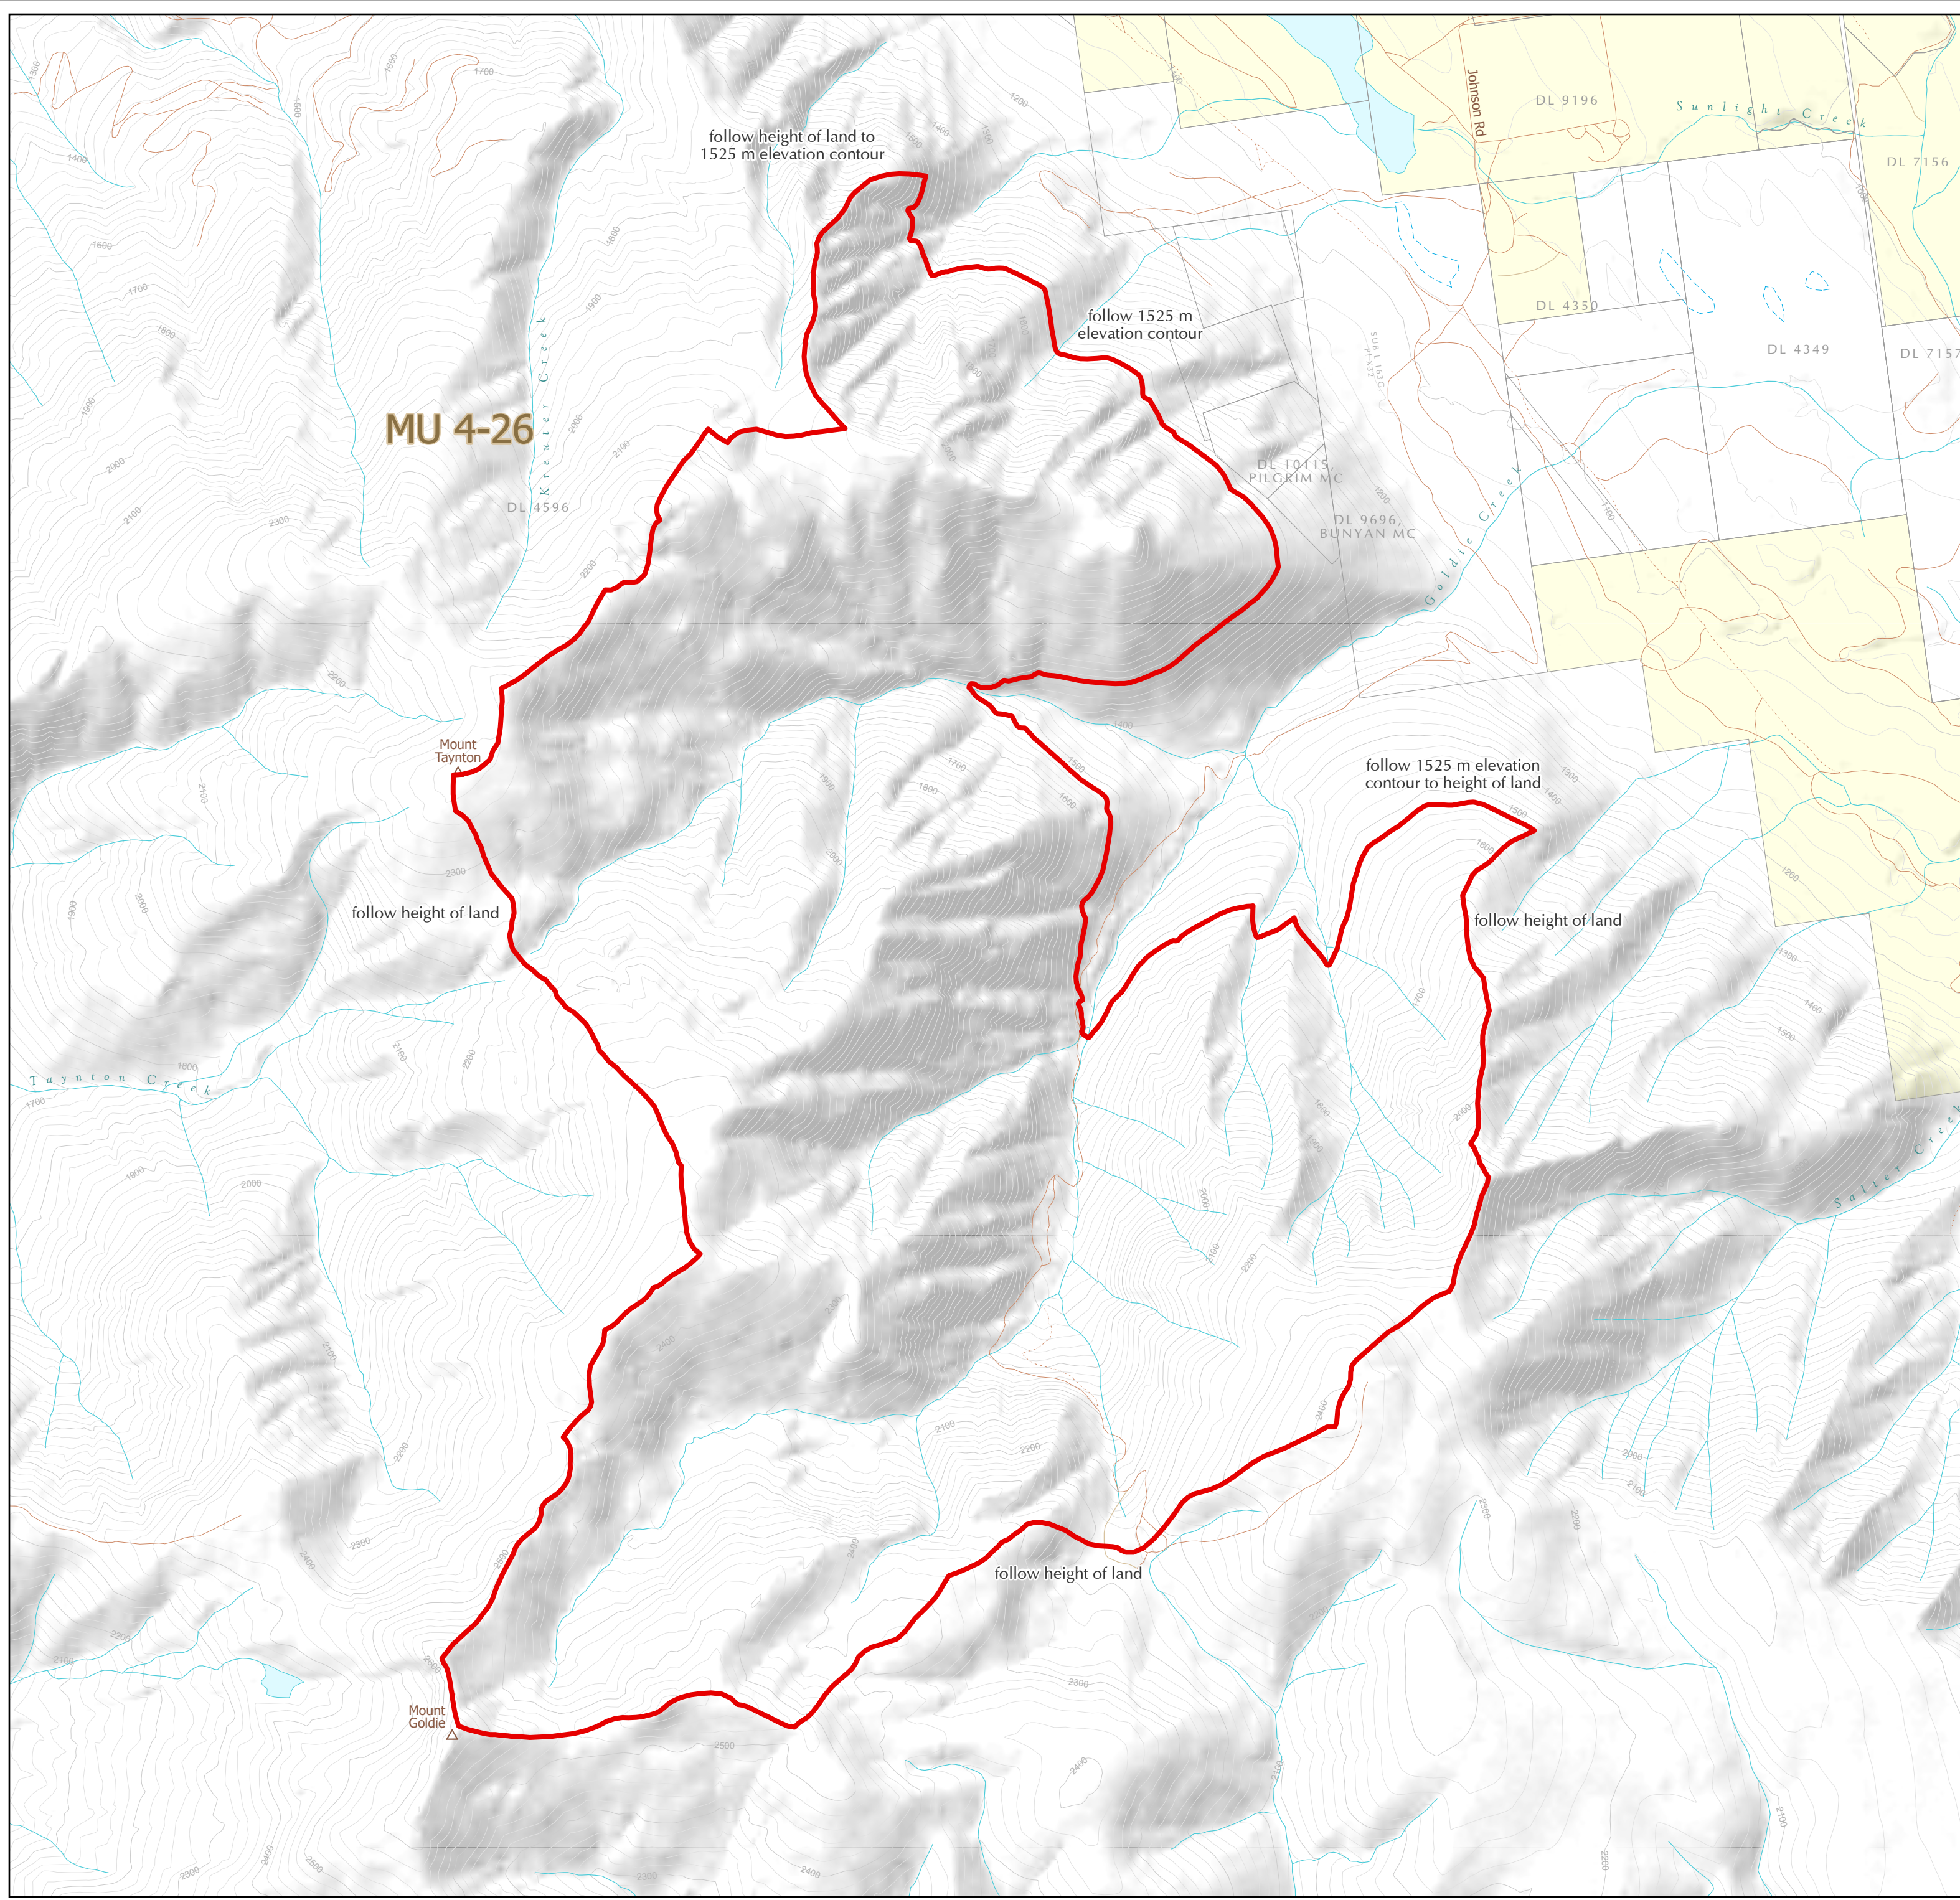

WILDLIFE ACT MOTOR VEHICLE PROHIBITION REGULATION

Map No. 1-22/23
Goldie Creek

Motor Vehicle Closed Areas
Closed Year Round

-  Motor Vehicle Prohibition Area (Closed Year Round)
-  Wildlife Management Unit
-  Private Land *

This map is a georeferenced PDF that can be imported into mobile hardware such as a smartphone or tablet for viewing in third party applications.

*Land ownership is a visual representation of land parcels in ParcelMap BC. Contact the Land Title and Survey Authority for current information on land ownership.

Scale: 1:20,000

Intended plot size for this map is 22x17 inches

Produced for: Wildlife and Habitat Branch
Produced by: GeoBC on 2023-07-31