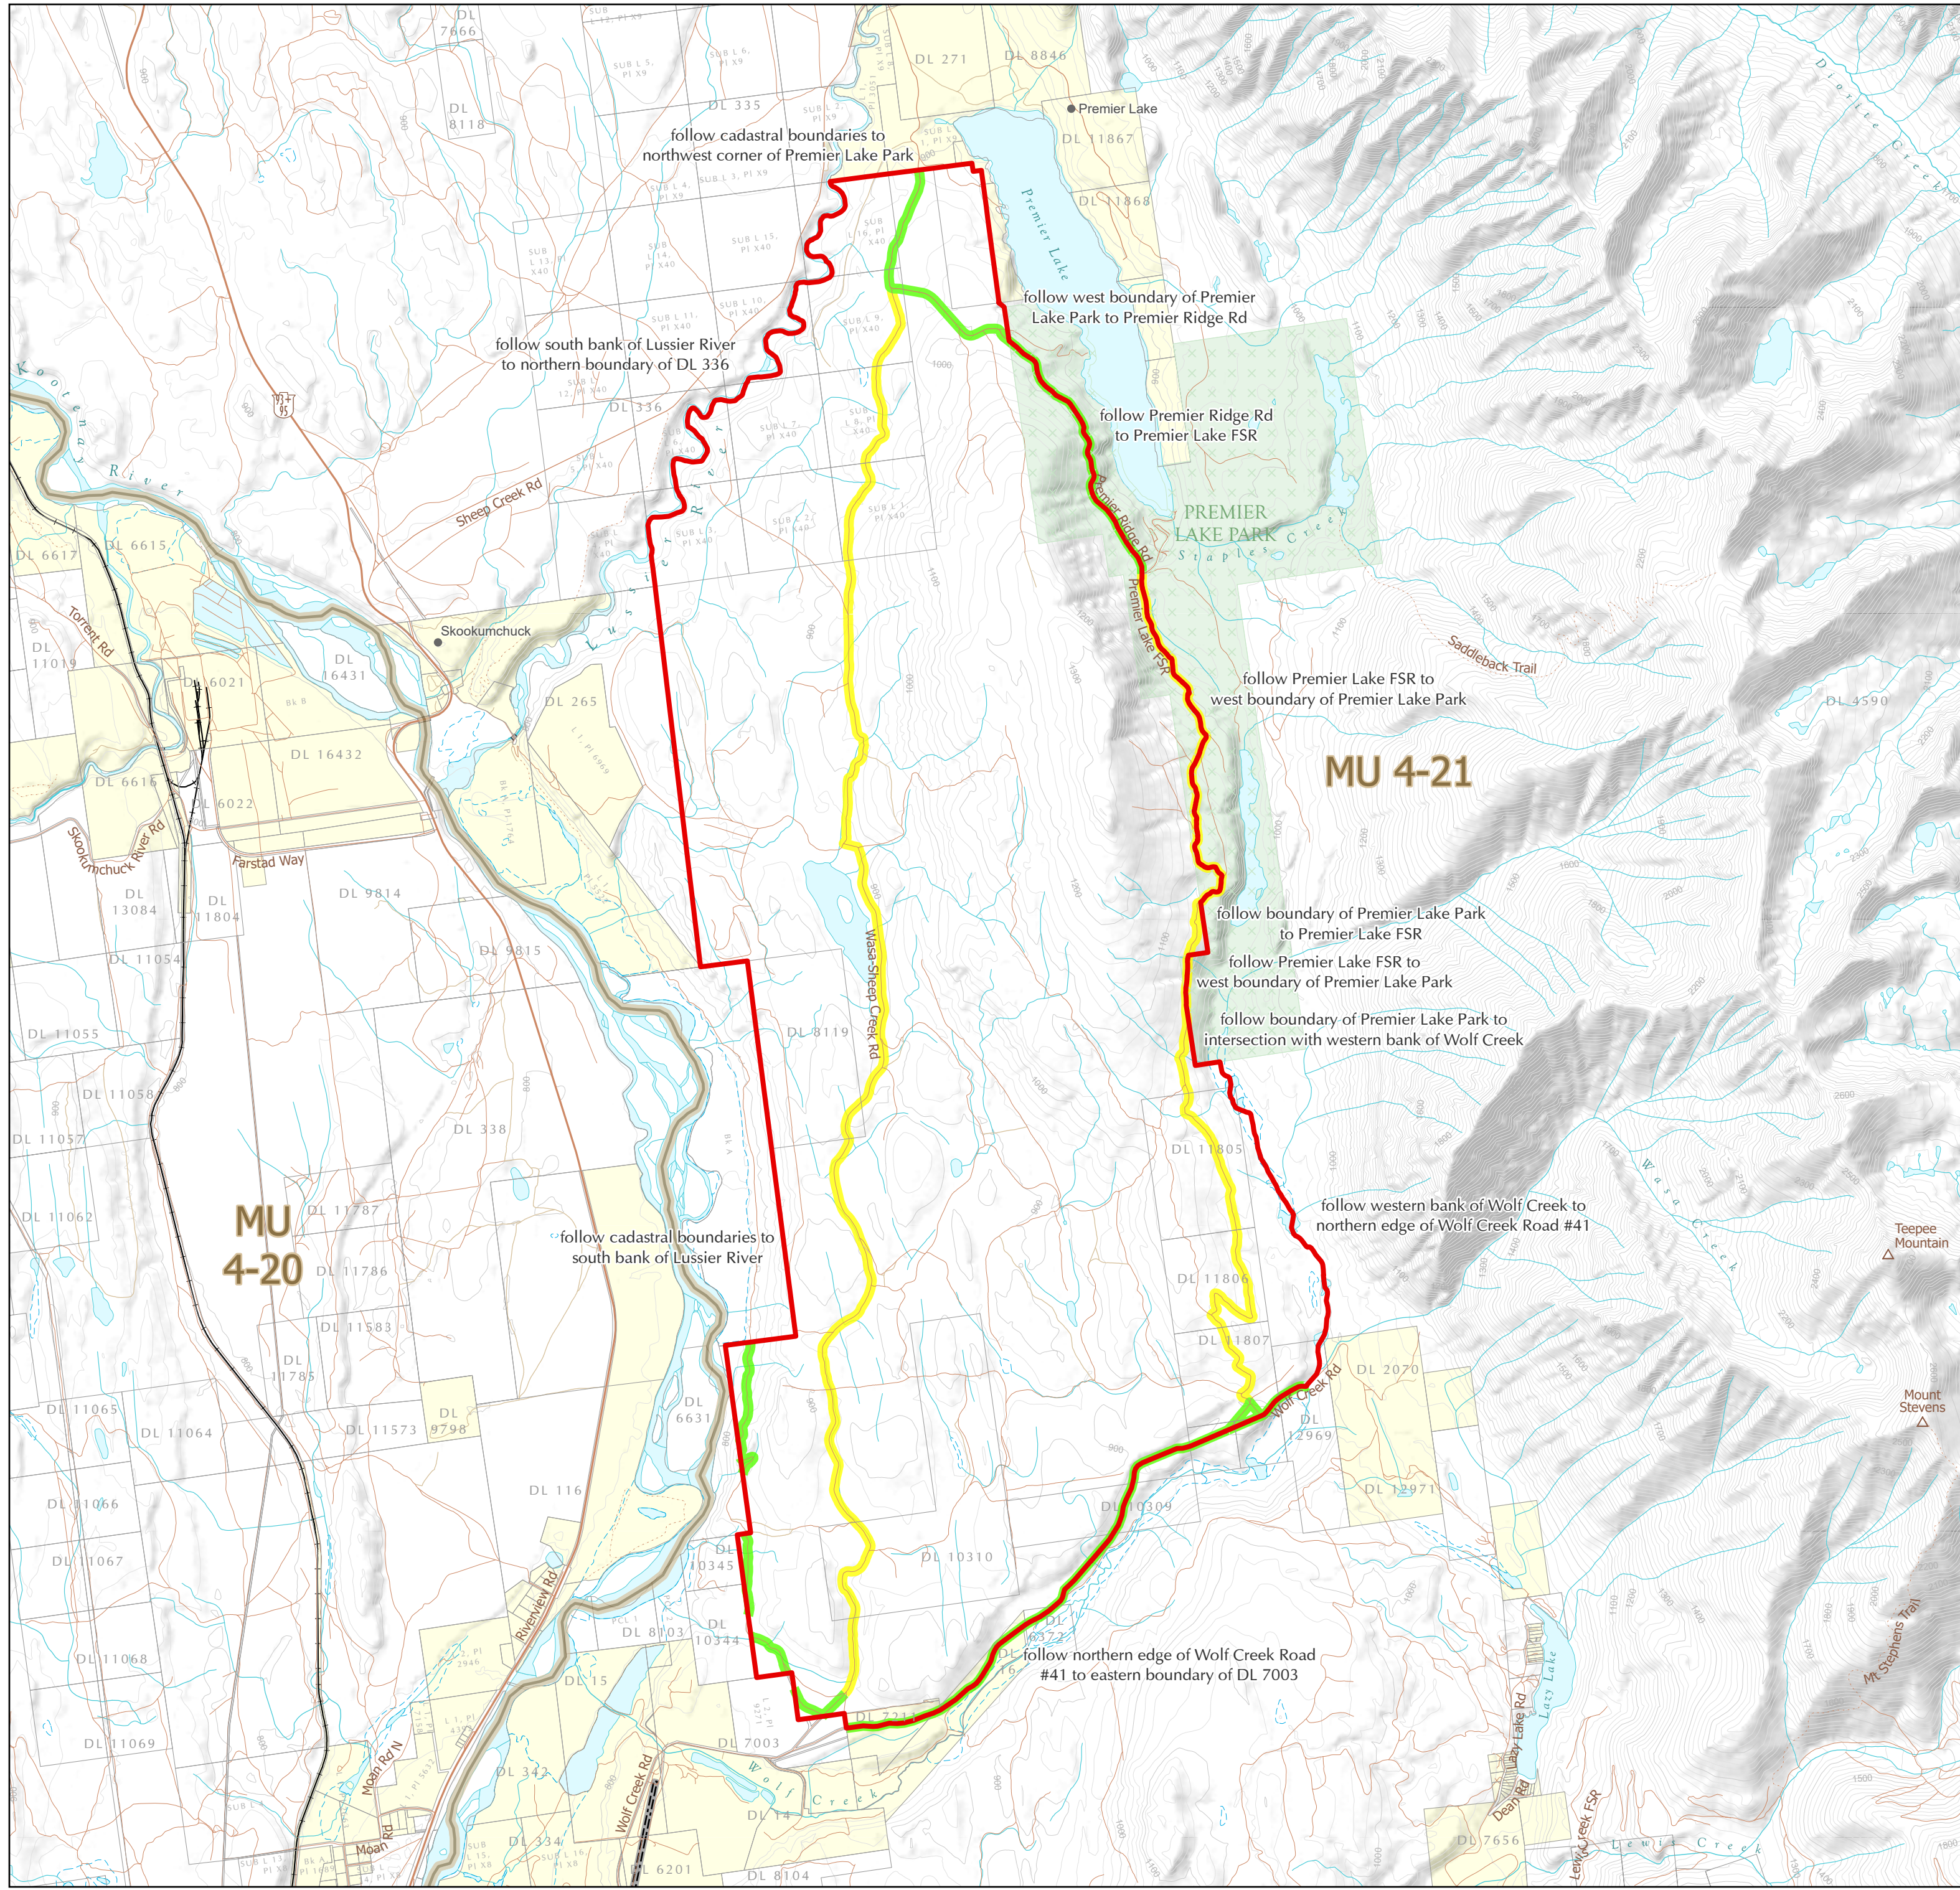

WILDLIFE ACT MOTOR VEHICLE PROHIBITION REGULATION

Map No. 1-1/24
Premier Ridge

Motor Vehicle Closed Areas
Closed Year Round

- Motor Vehicle Prohibition Area (Closed Year Round)
- Wildlife Management Unit
- Provincial Park / Protected Area / Ecological Reserve
- Private Land *
- Roads Open Year Round
- Roads Open May 1 - December 31

This map is a georeferenced PDF that can be imported into mobile hardware such as a smartphone or tablet for viewing in third party applications.
*Land ownership is a visual representation of land parcels in ParcelMap BC. Contact the Land Title and Survey Authority for current information on land ownership.

Intended plot size for this map is 22x17 inches

Produced for: Wildlife and Habitat Branch
Produced by: GeoBC on 2024-05-28