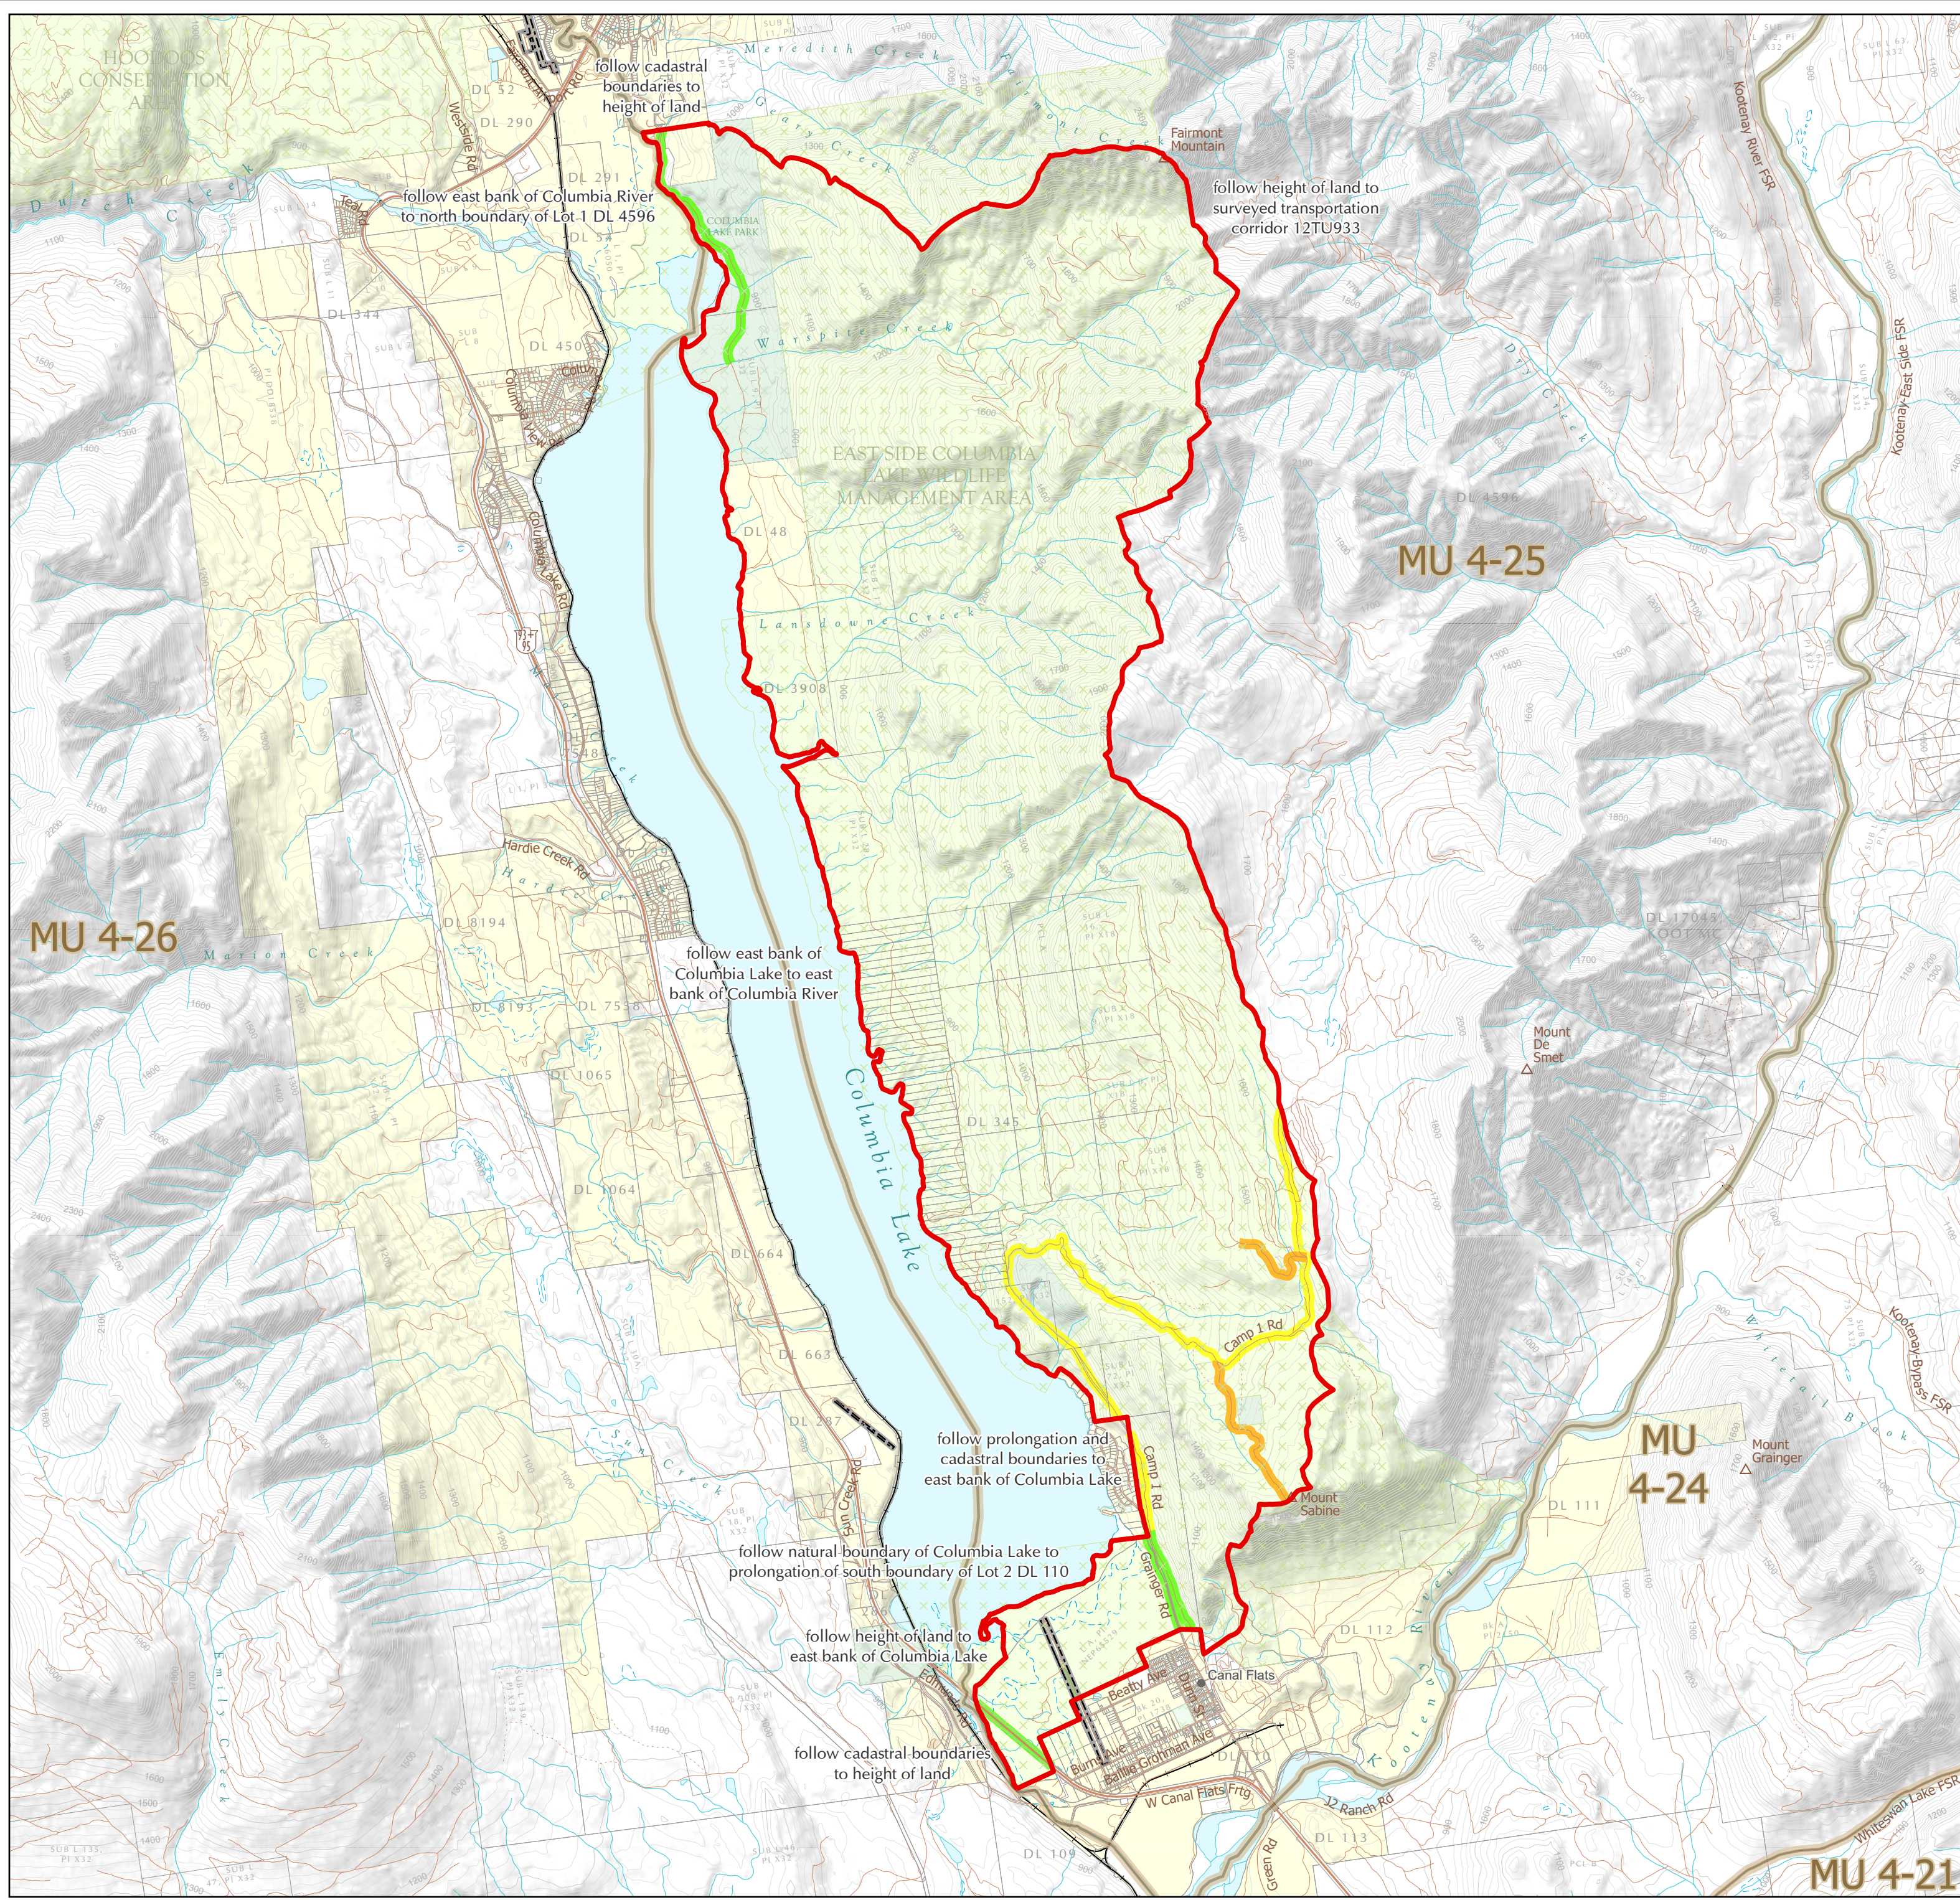

WILDLIFE ACT MOTOR VEHICLE PROHIBITION REGULATION

Map No. 1-19/24
Columbia Lake

Motor Vehicle Closed Areas
Closed Year Round

- Motor Vehicle Prohibition Area (Closed Year Round)
- Wildlife Management Unit
- Regional or Local Park
- Provincial Park / Protected Area / Ecological Reserve
- Wildlife Management Area / Conservation Area
- Private Land *
- Roads Open Year Round
- Roads Open May 1 - November 30
- Roads Open May 1 - December 31

This map is a georeferenced PDF that can be imported into mobile hardware such as a smartphone or tablet for viewing in third party applications.
*Land ownership is a visual representation of land parcels in ParcelMap BC. Contact the Land Title and Survey Authority for current information on land ownership.

Intended plot size for this map is 22x17 inches

Produced for: Wildlife and Habitat Branch
Produced by: GeoBC on 2024-05-29