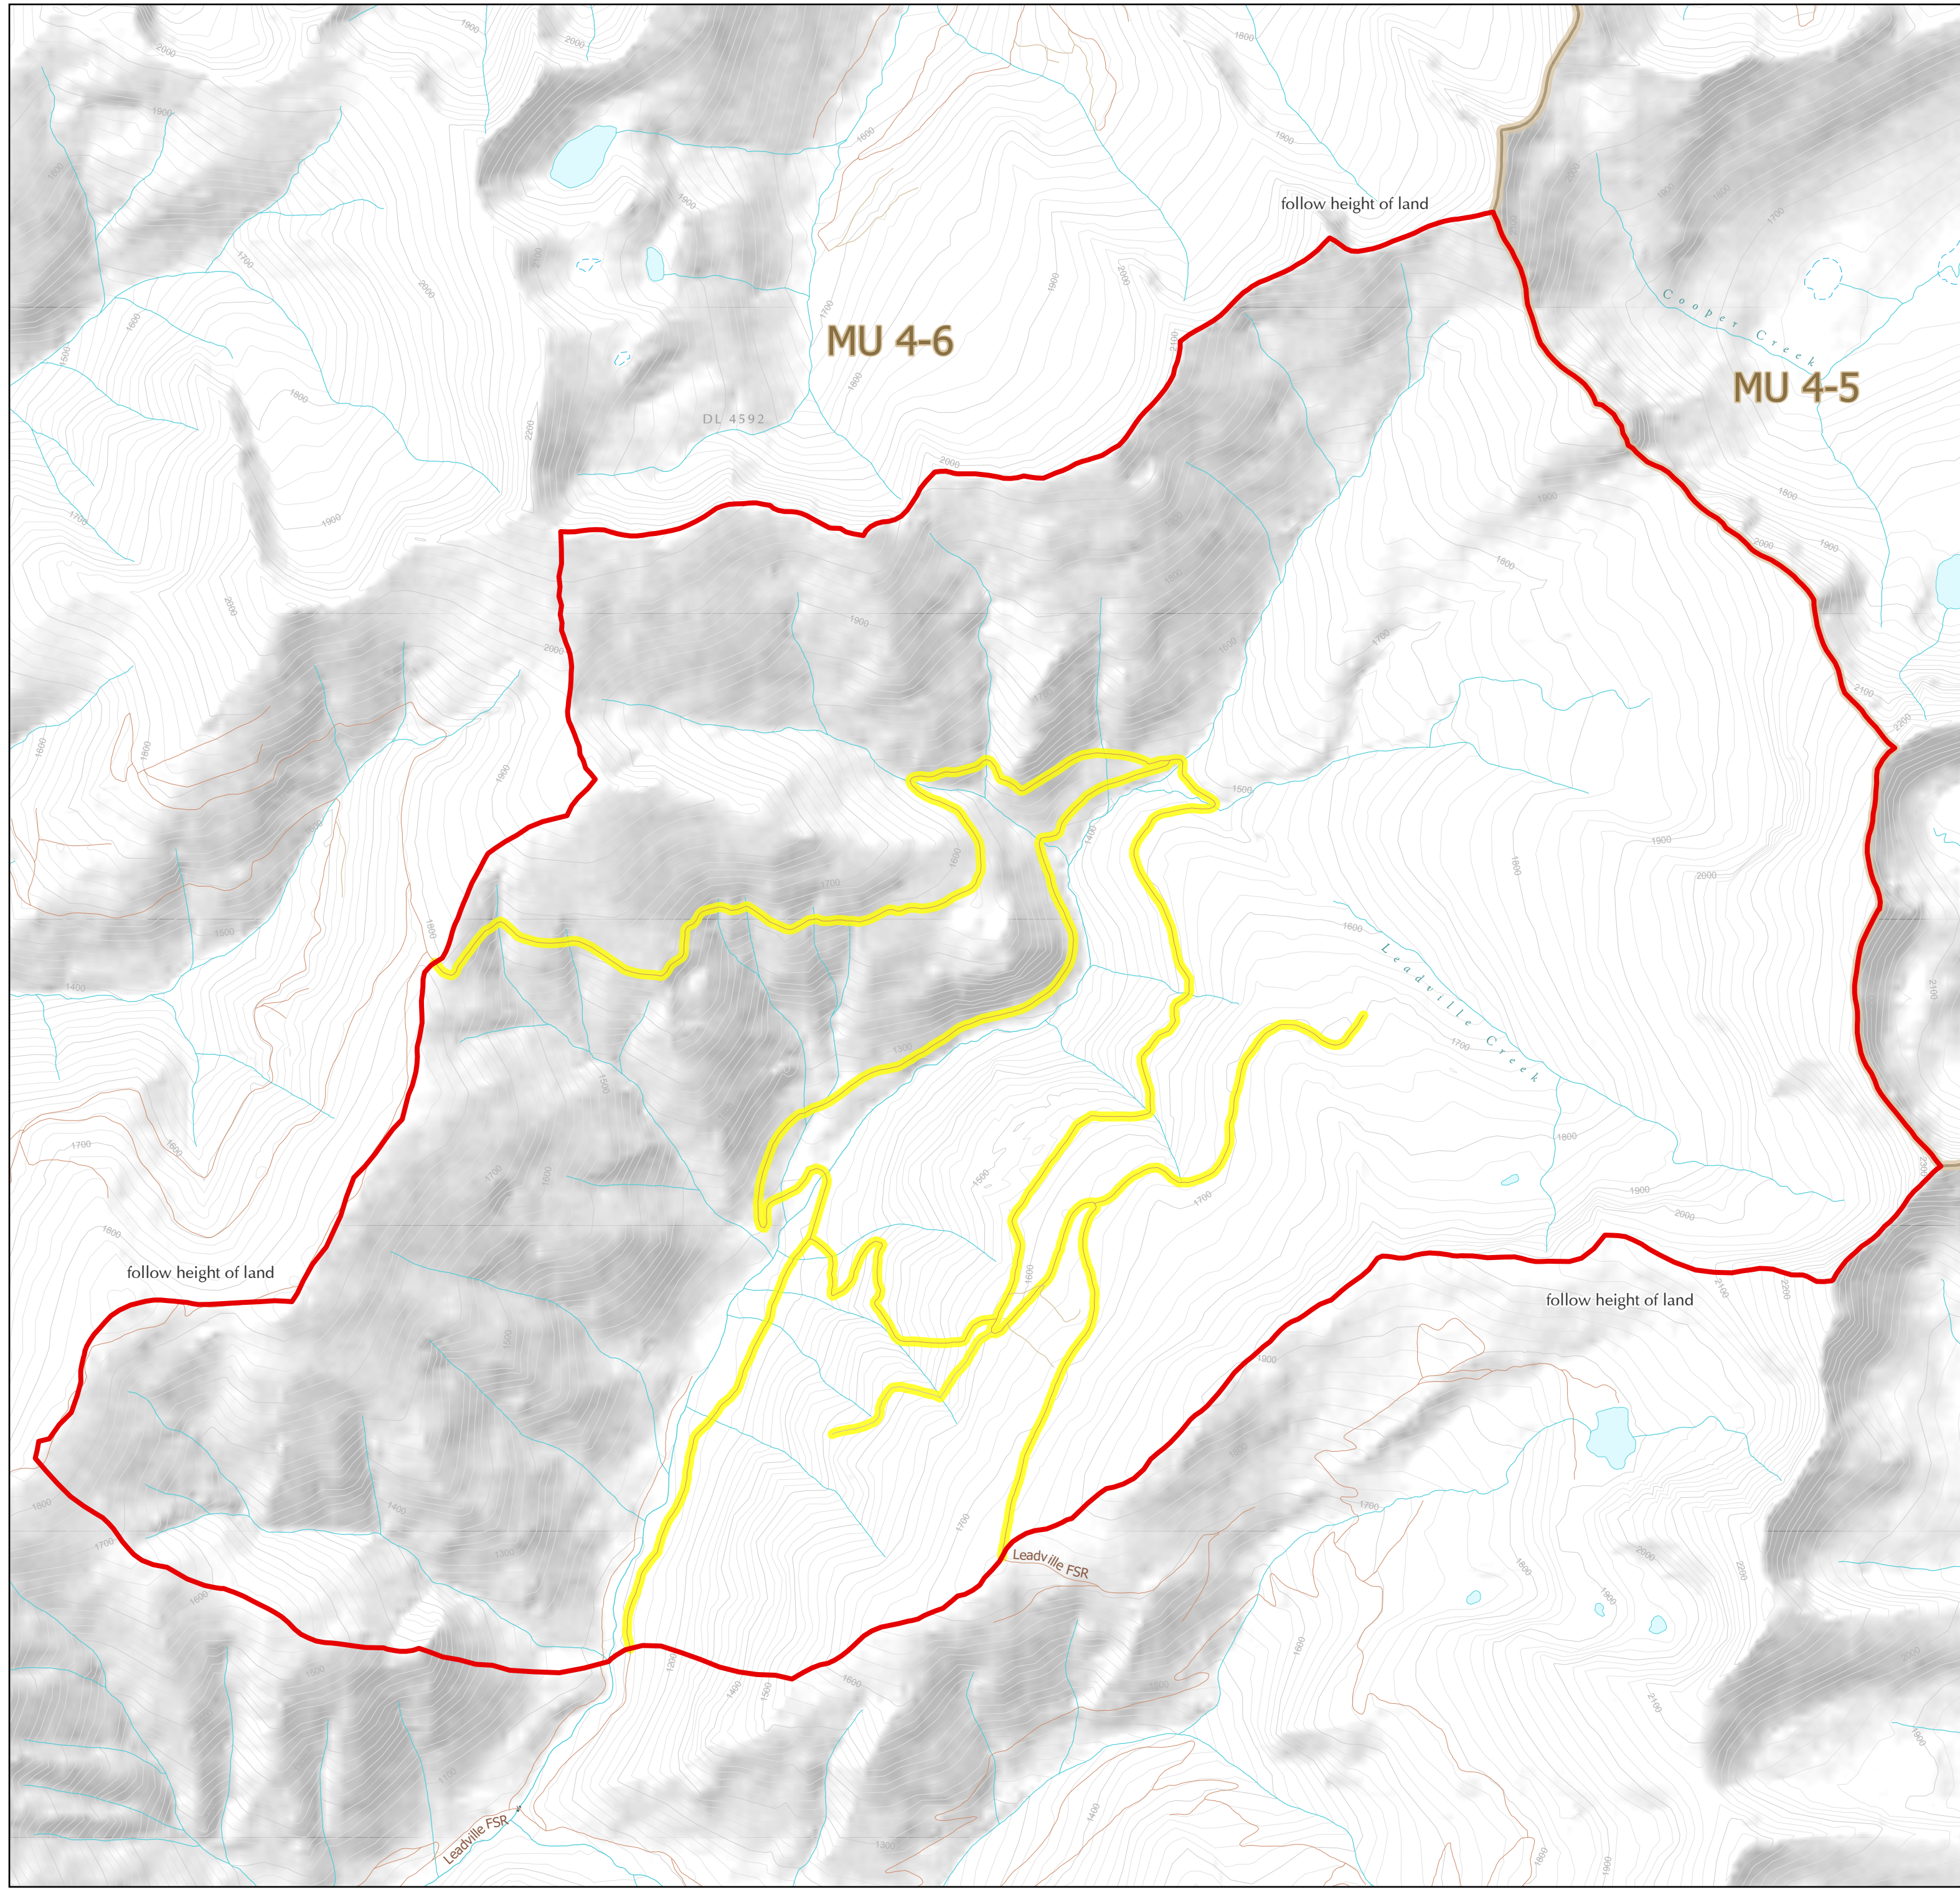

WILDLIFE ACT MOTOR VEHICLE PROHIBITION REGULATION

Map No. 1-104/23
Leadville Creek

Motor Vehicle Closed Areas
Closed Year Round

- Motor Vehicle Prohibition Area (Closed Year Round)
- Wildlife Management Unit
- Roads Open June 16 - August 30

This map is a georeferenced PDF that can be imported into mobile hardware such as a smartphone or tablet for viewing in third party applications.

*Land ownership is a visual representation of land parcels in ParcelMap BC. Contact the Land Title and Survey Authority for current information on land ownership.

Scale: 1:20,000

Intended plot size for this map is 22x17 inches

Produced for: Wildlife and Habitat Branch
Produced by: GeoBC on 2023-07-31