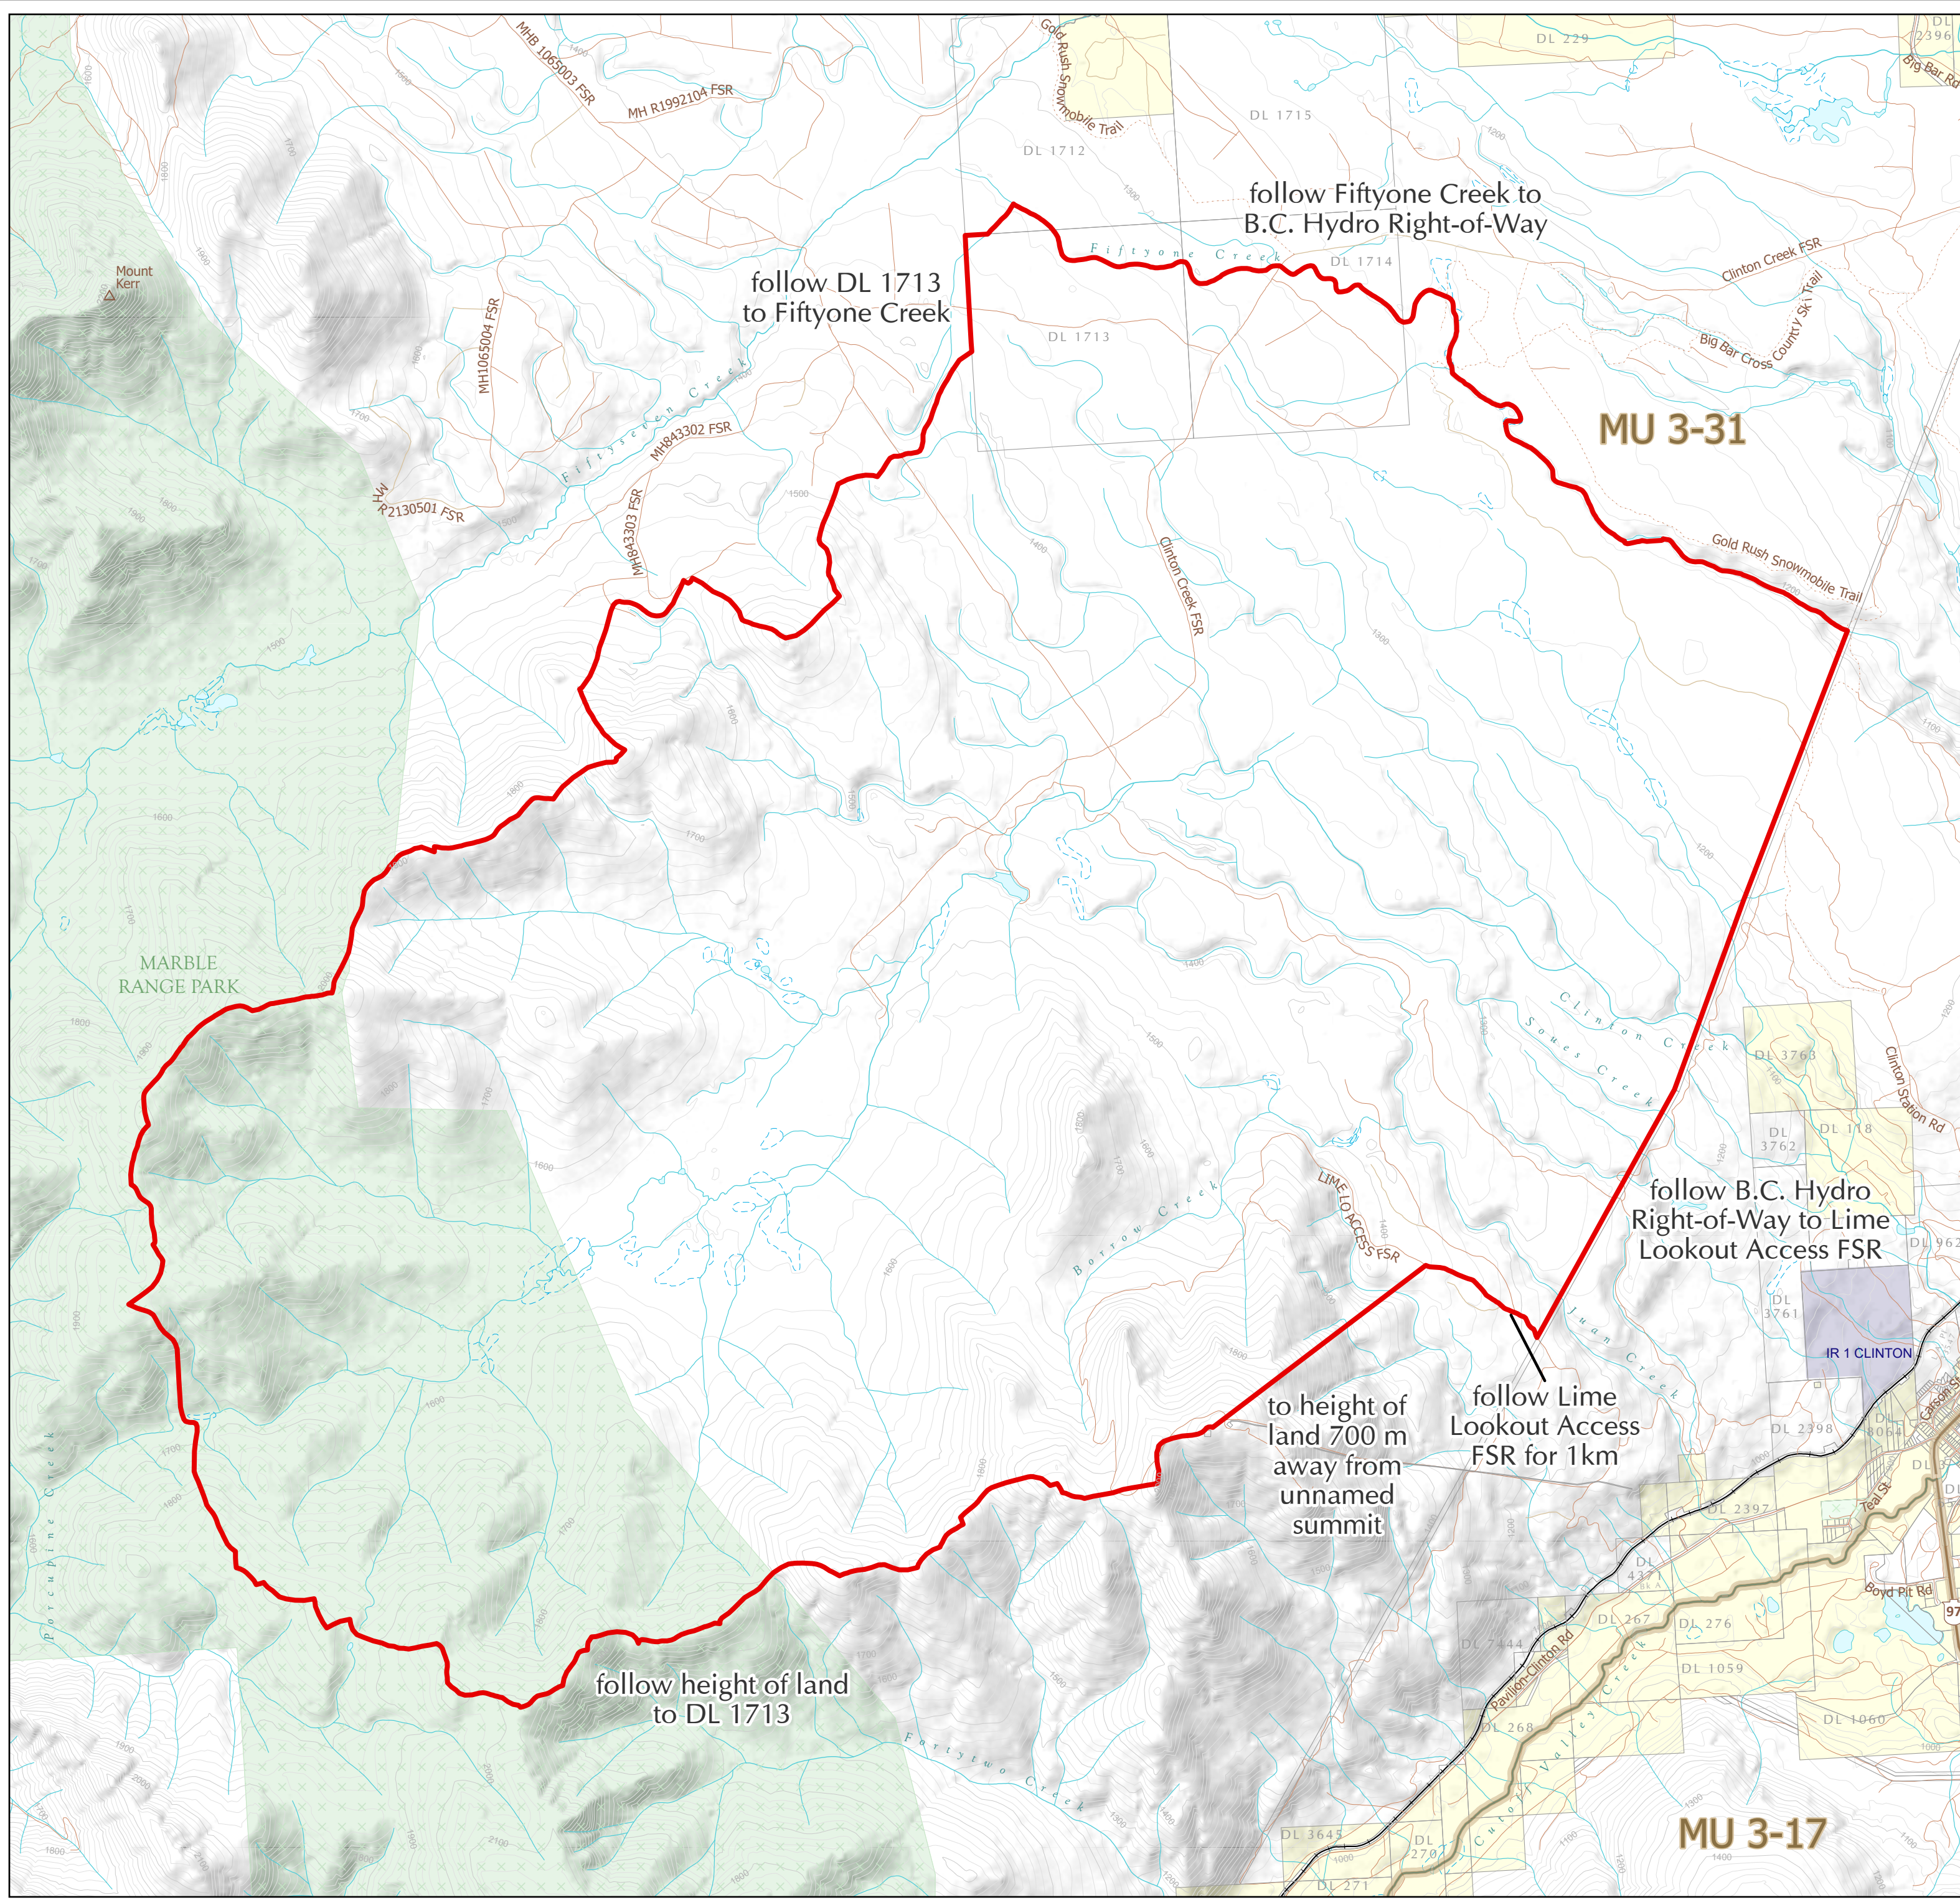

WILDLIFE ACT MOTOR VEHICLE PROHIBITION REGULATION

Map No. 1-86/23
Clinton Creek

Motor Vehicle Closed Areas
Closed Year Round

- Motor Vehicle Prohibition Area (Closed Year Round)
- Wildlife Management Unit
- Indian Reserve
- Provincial Park / Protected Area / Ecological Reserve
- Regional or Local Park
- Private Land *

This map is a georeferenced PDF that can be imported into mobile hardware such as a smartphone or tablet for viewing in third party applications.
*Land ownership is a visual representation of land parcels in ParcelMap BC. Contact the Land Title and Survey Authority for current information on land ownership.

Produced for: Wildlife and Habitat Branch
Produced by: GeoBC on 2023-12-04