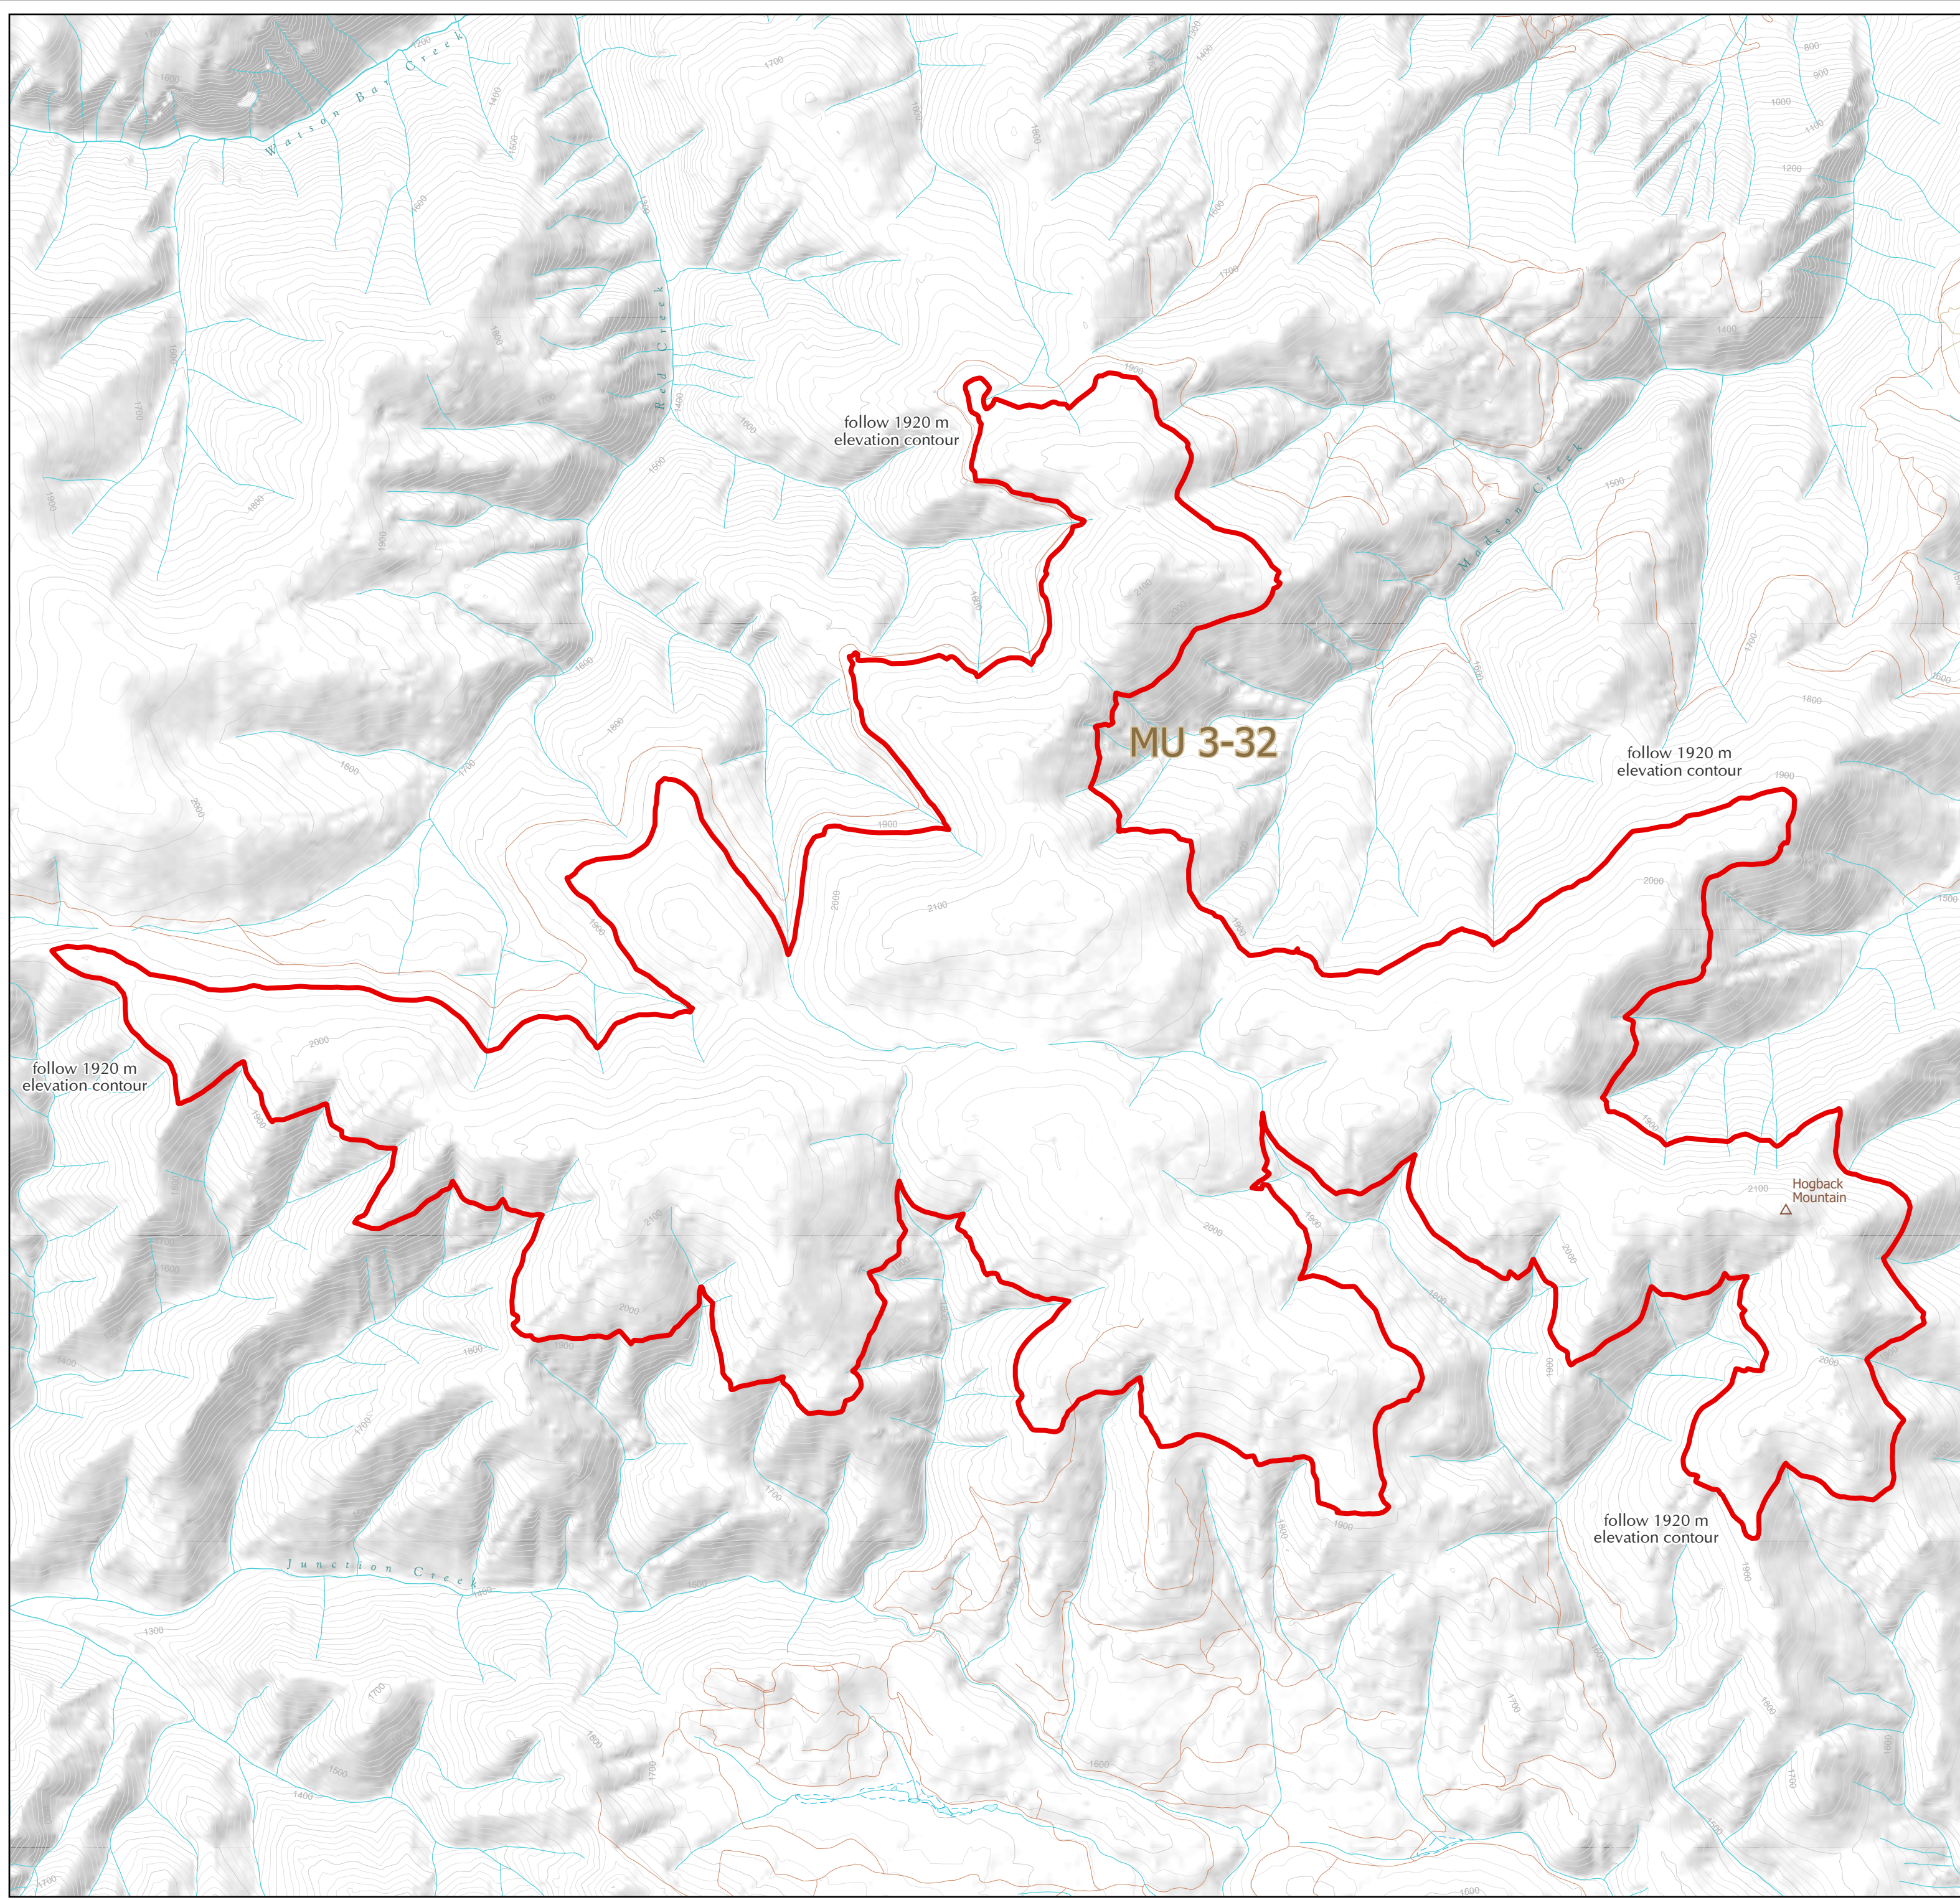

WILDLIFE ACT MOTOR VEHICLE PROHIBITION REGULATION

Map No. 1-15/23
Hogback Mountain

Motor Vehicle Closed Areas
Closed Year Round

-  Motor Vehicle Prohibition Area (Closed Year Round)
-  Wildlife Management Unit

This map is a georeferenced PDF that can be imported into mobile hardware such as a smartphone or tablet for viewing in third party applications.
*Land ownership is a visual representation of land parcels in ParcelMap BC. Contact the Land Title and Survey Authority for current information on land ownership.

Intended plot size for this map is 22x17 inches

Produced for: Wildlife and Habitat Branch
Produced by: GeoBC on 2023-07-31