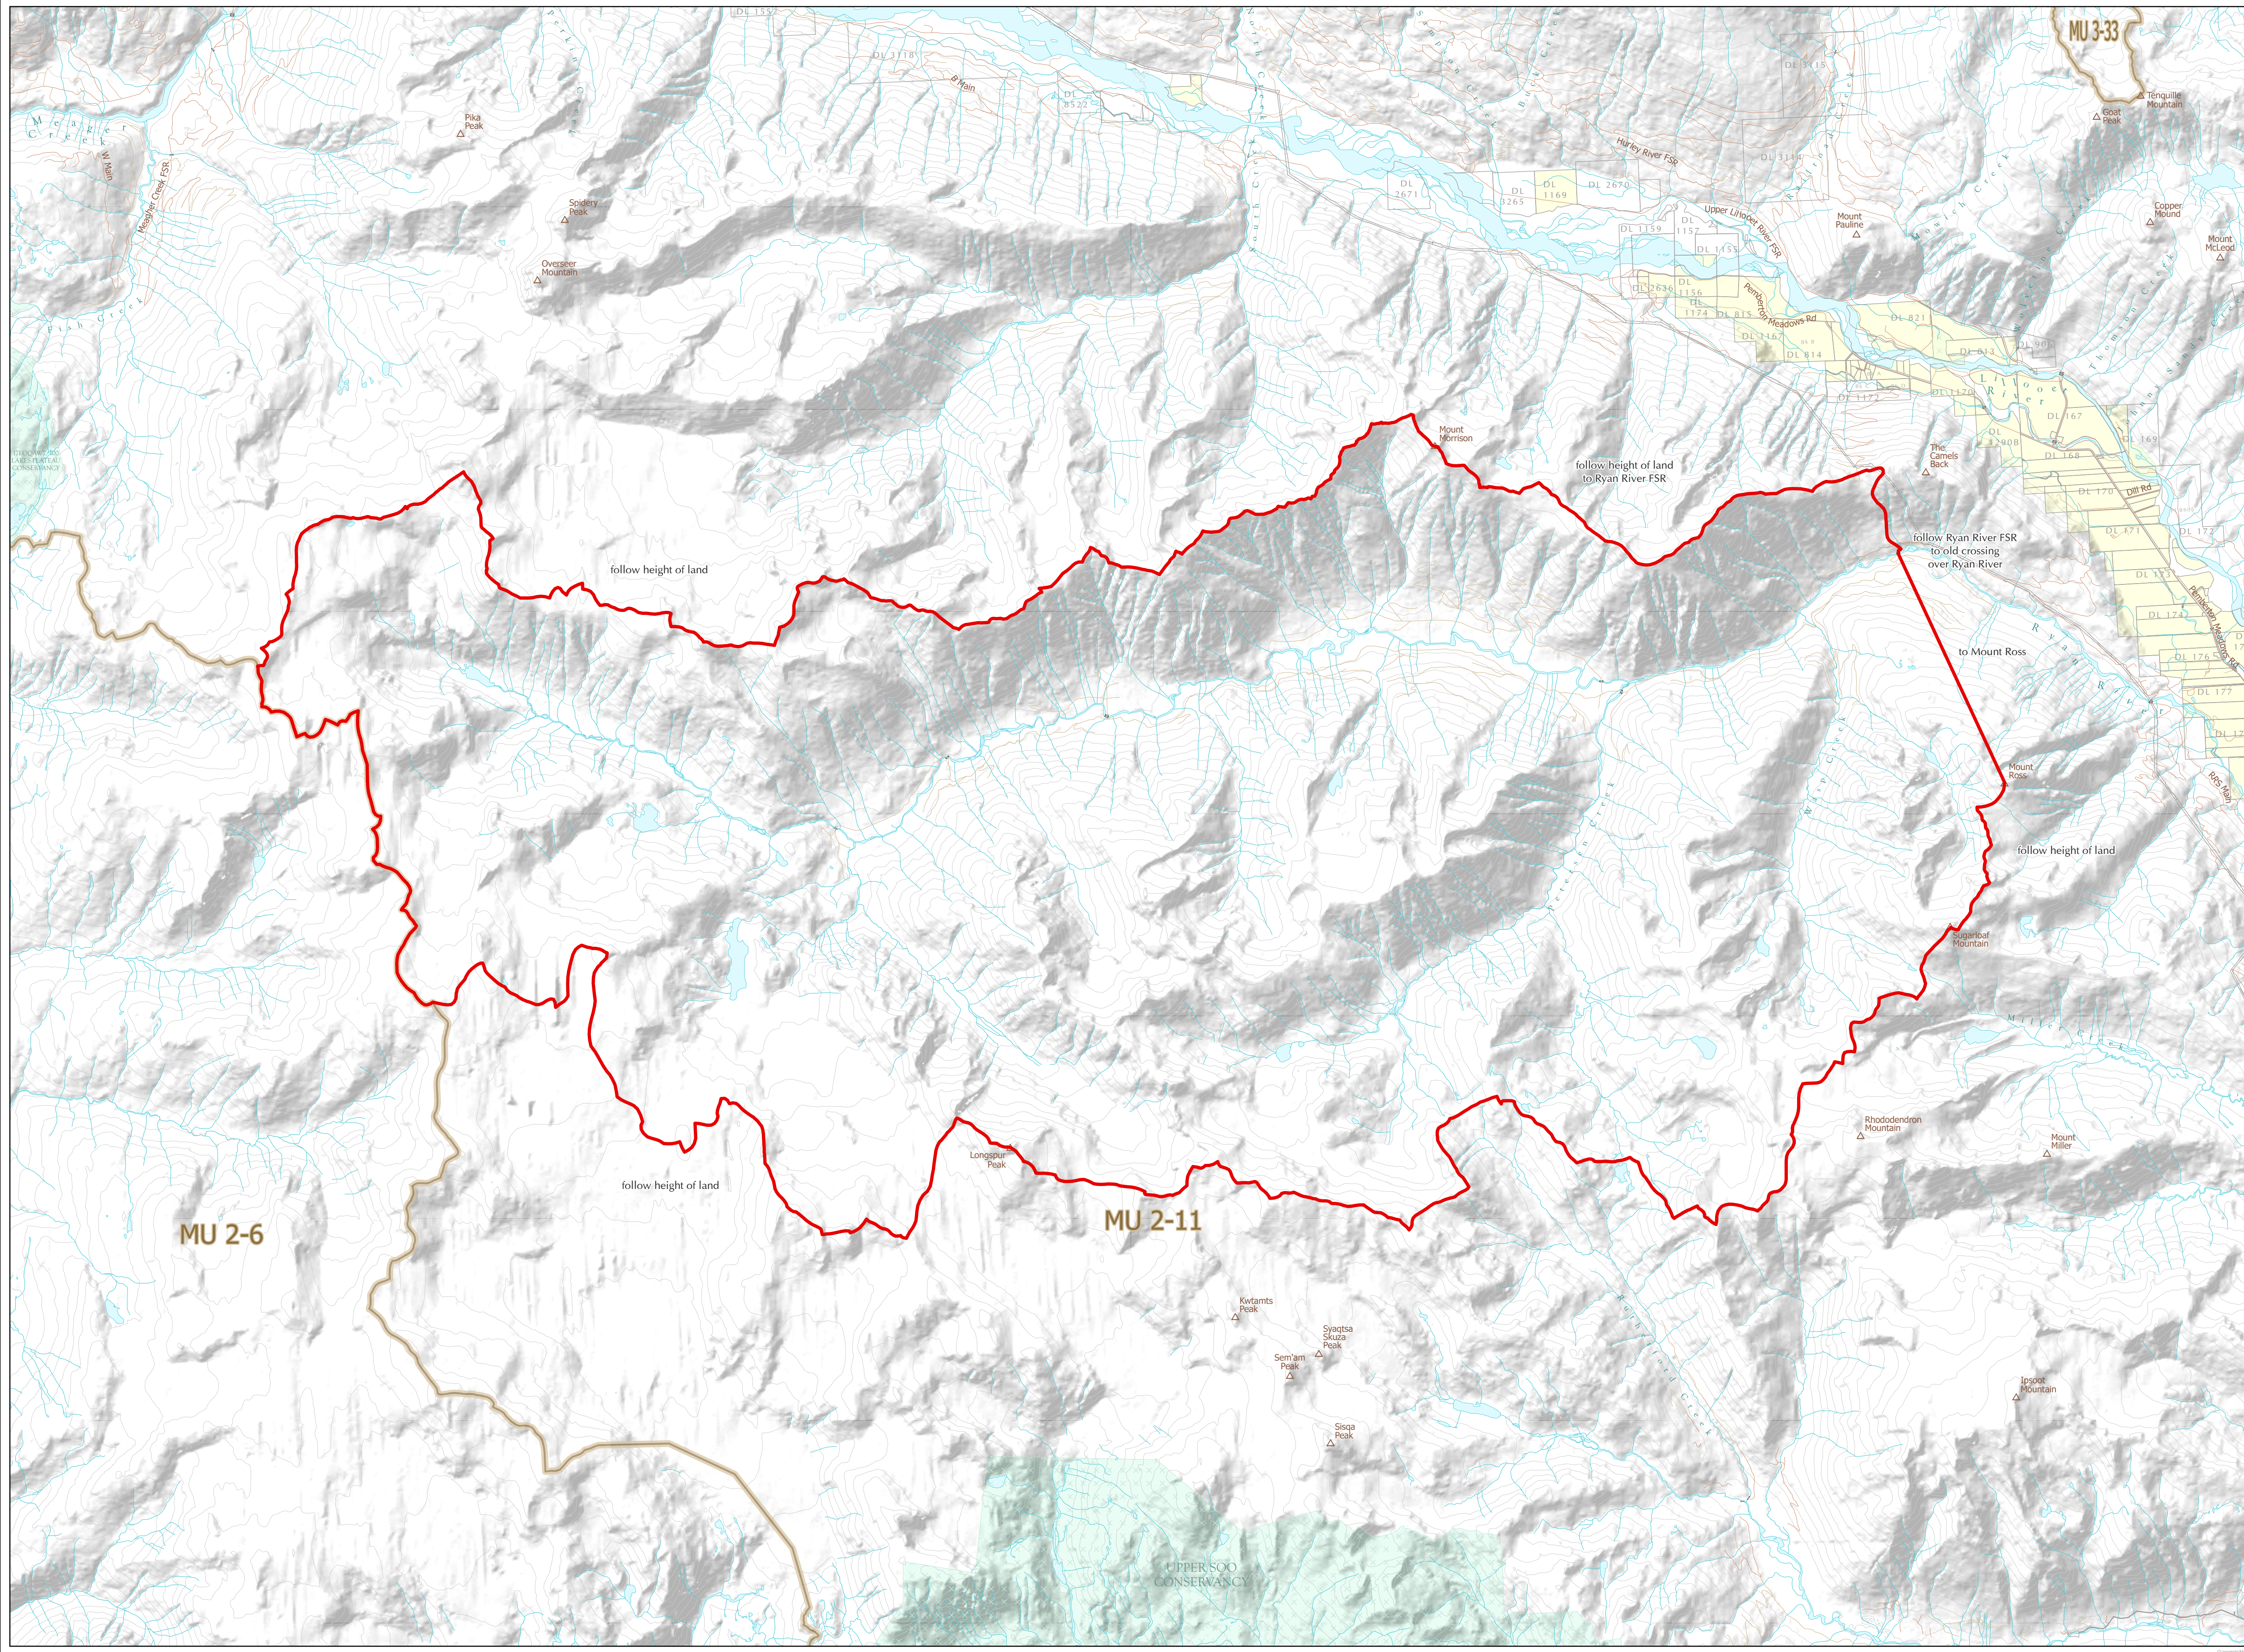

WILDLIFE ACT MOTOR VEHICLE PROHIBITION REGULATION

Map No. 1-75/24
Ryan River

Motor Vehicle Closed Areas
Closed Year Round