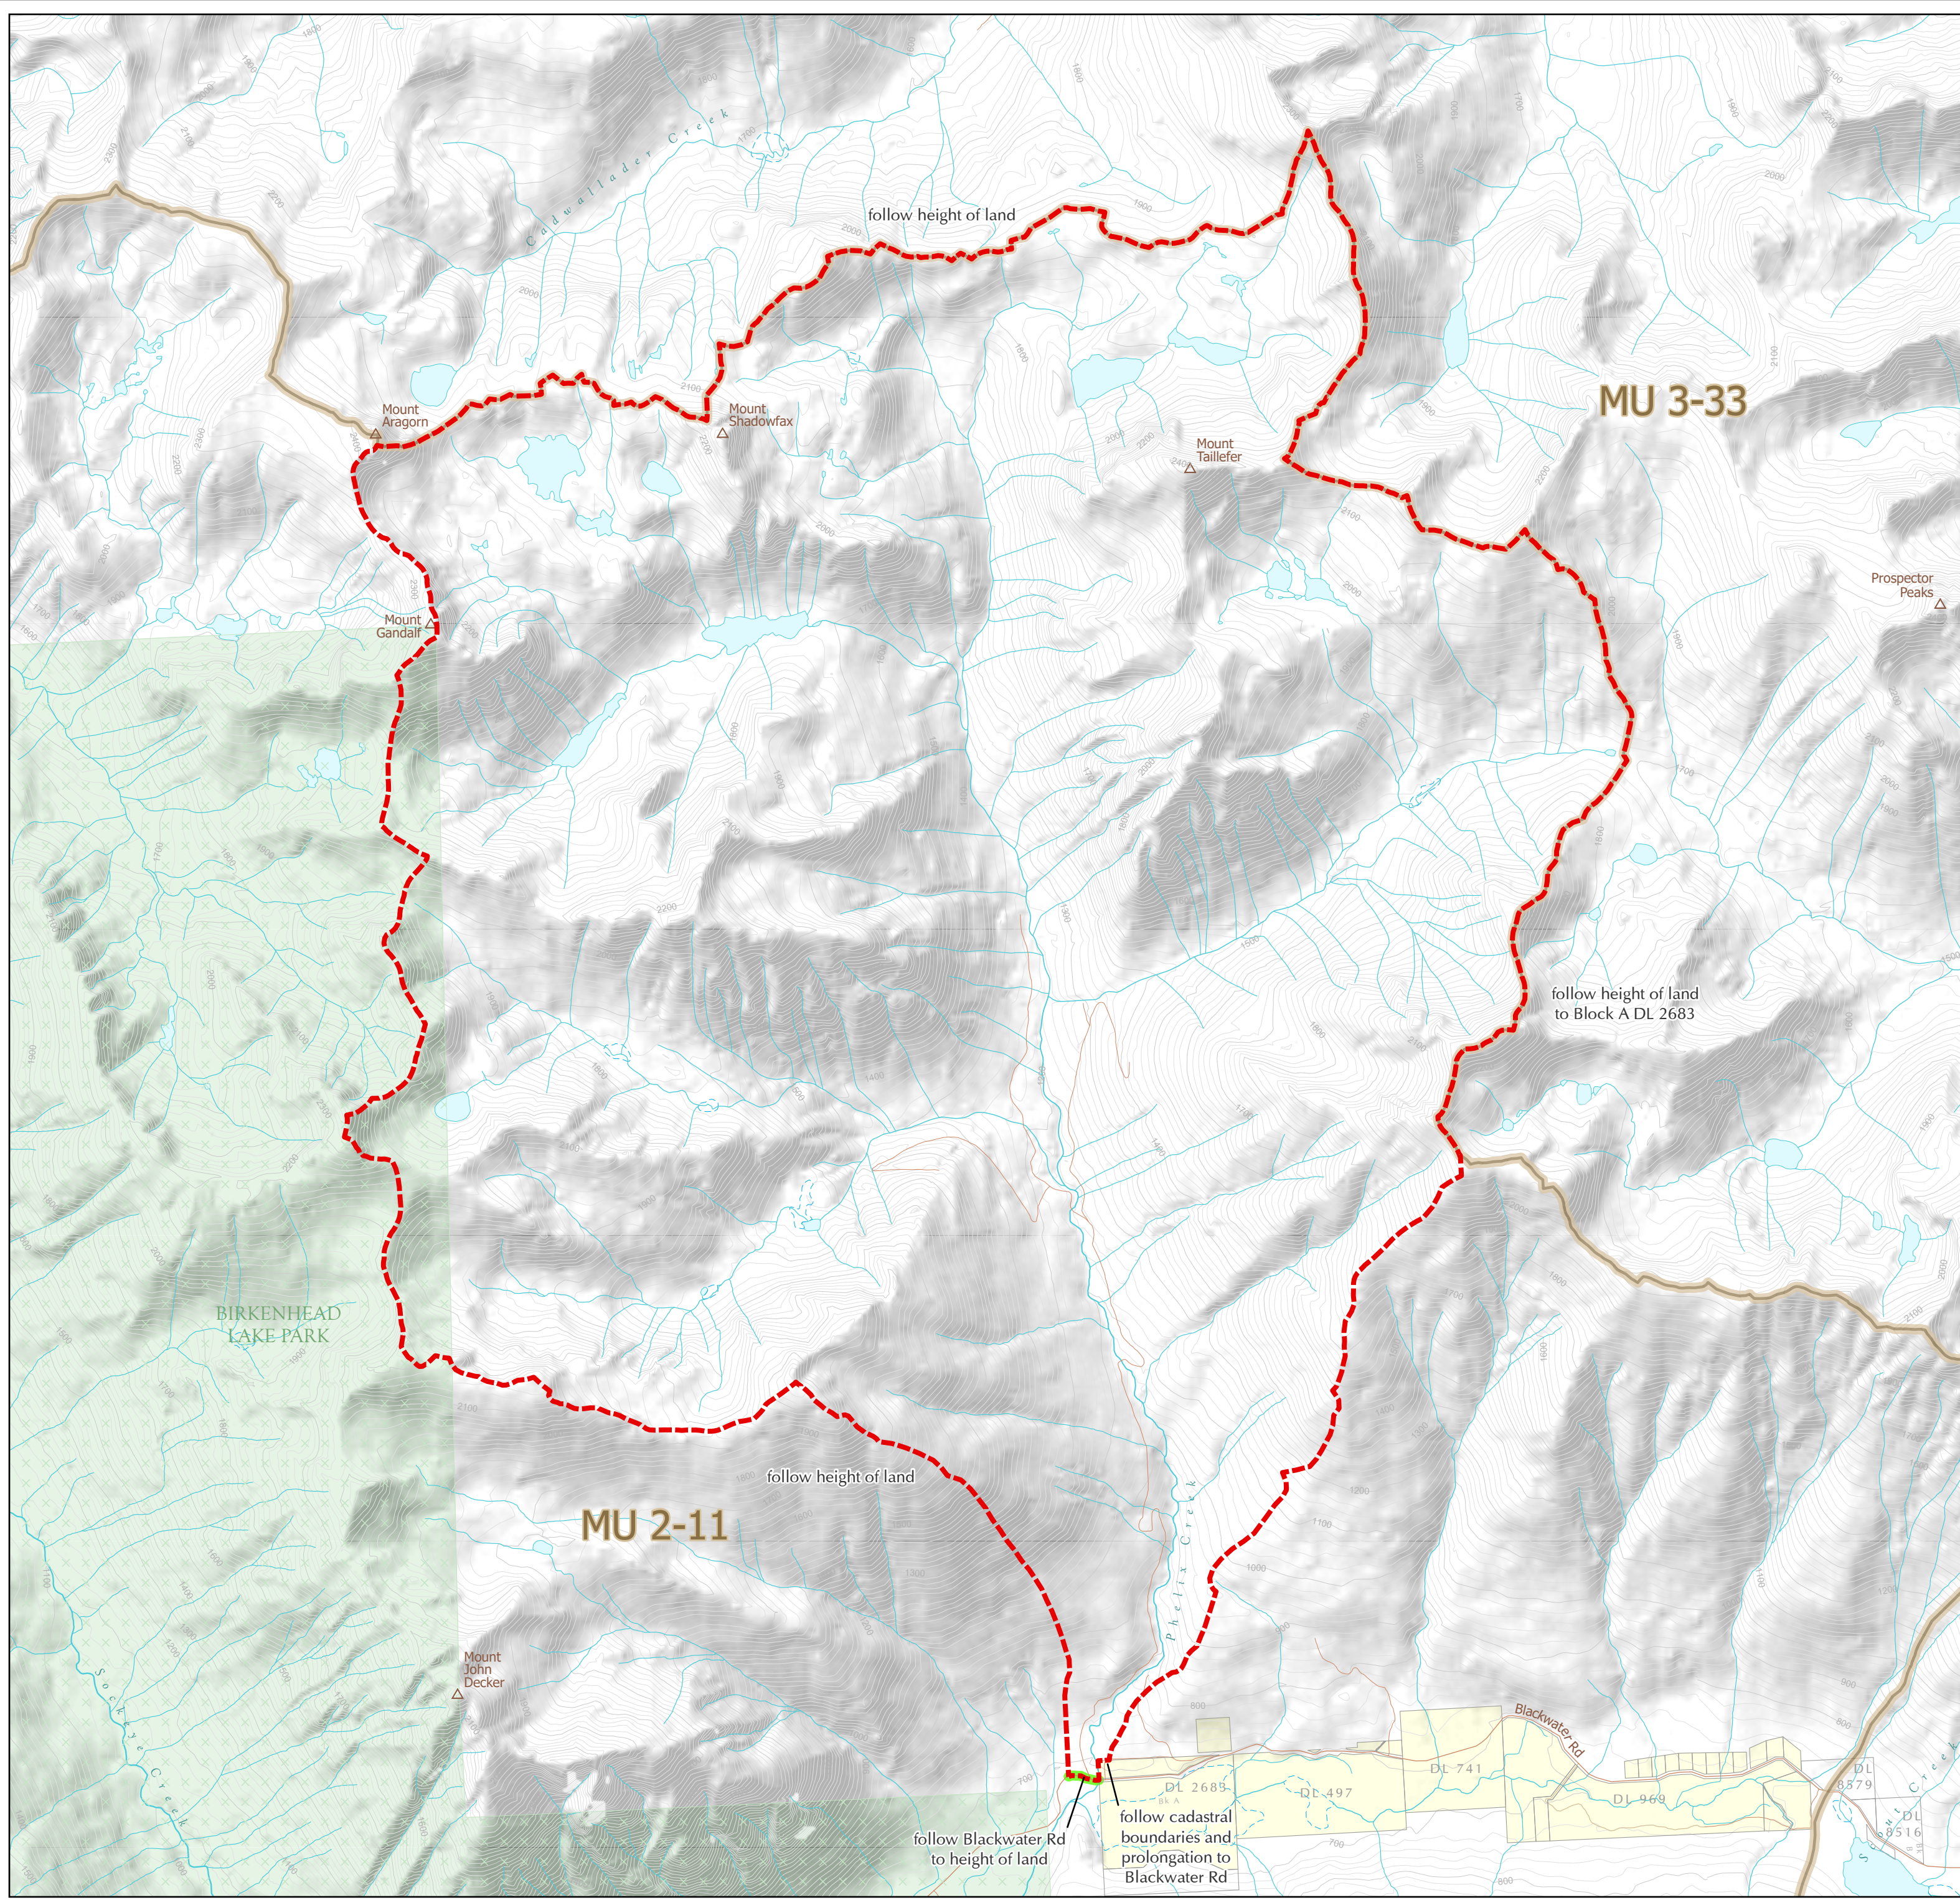

WILDLIFE ACT MOTOR VEHICLE PROHIBITION REGULATION

Map No. 1-71/24
Phelix Creek

Motor Vehicle Closed Areas
Closed April 1 to June 15

- Motor Vehicle Prohibition Area (Closed Seasonally)
- Wildlife Management Unit
- Provincial Park / Protected Area / Ecological Reserve
- Private Land *
- Roads Open Year Round

This map is a georeferenced PDF that can be imported into mobile hardware such as a smartphone or tablet for viewing in third party applications.

*Land ownership is a visual representation of land parcels in ParcelMap BC. Contact the Land Title and Survey Authority for current information on land ownership.

Intended plot size for this map is 22x17 inches

Produced for: Wildlife and Habitat Branch
Produced by: GeoBC on 2024-05-15