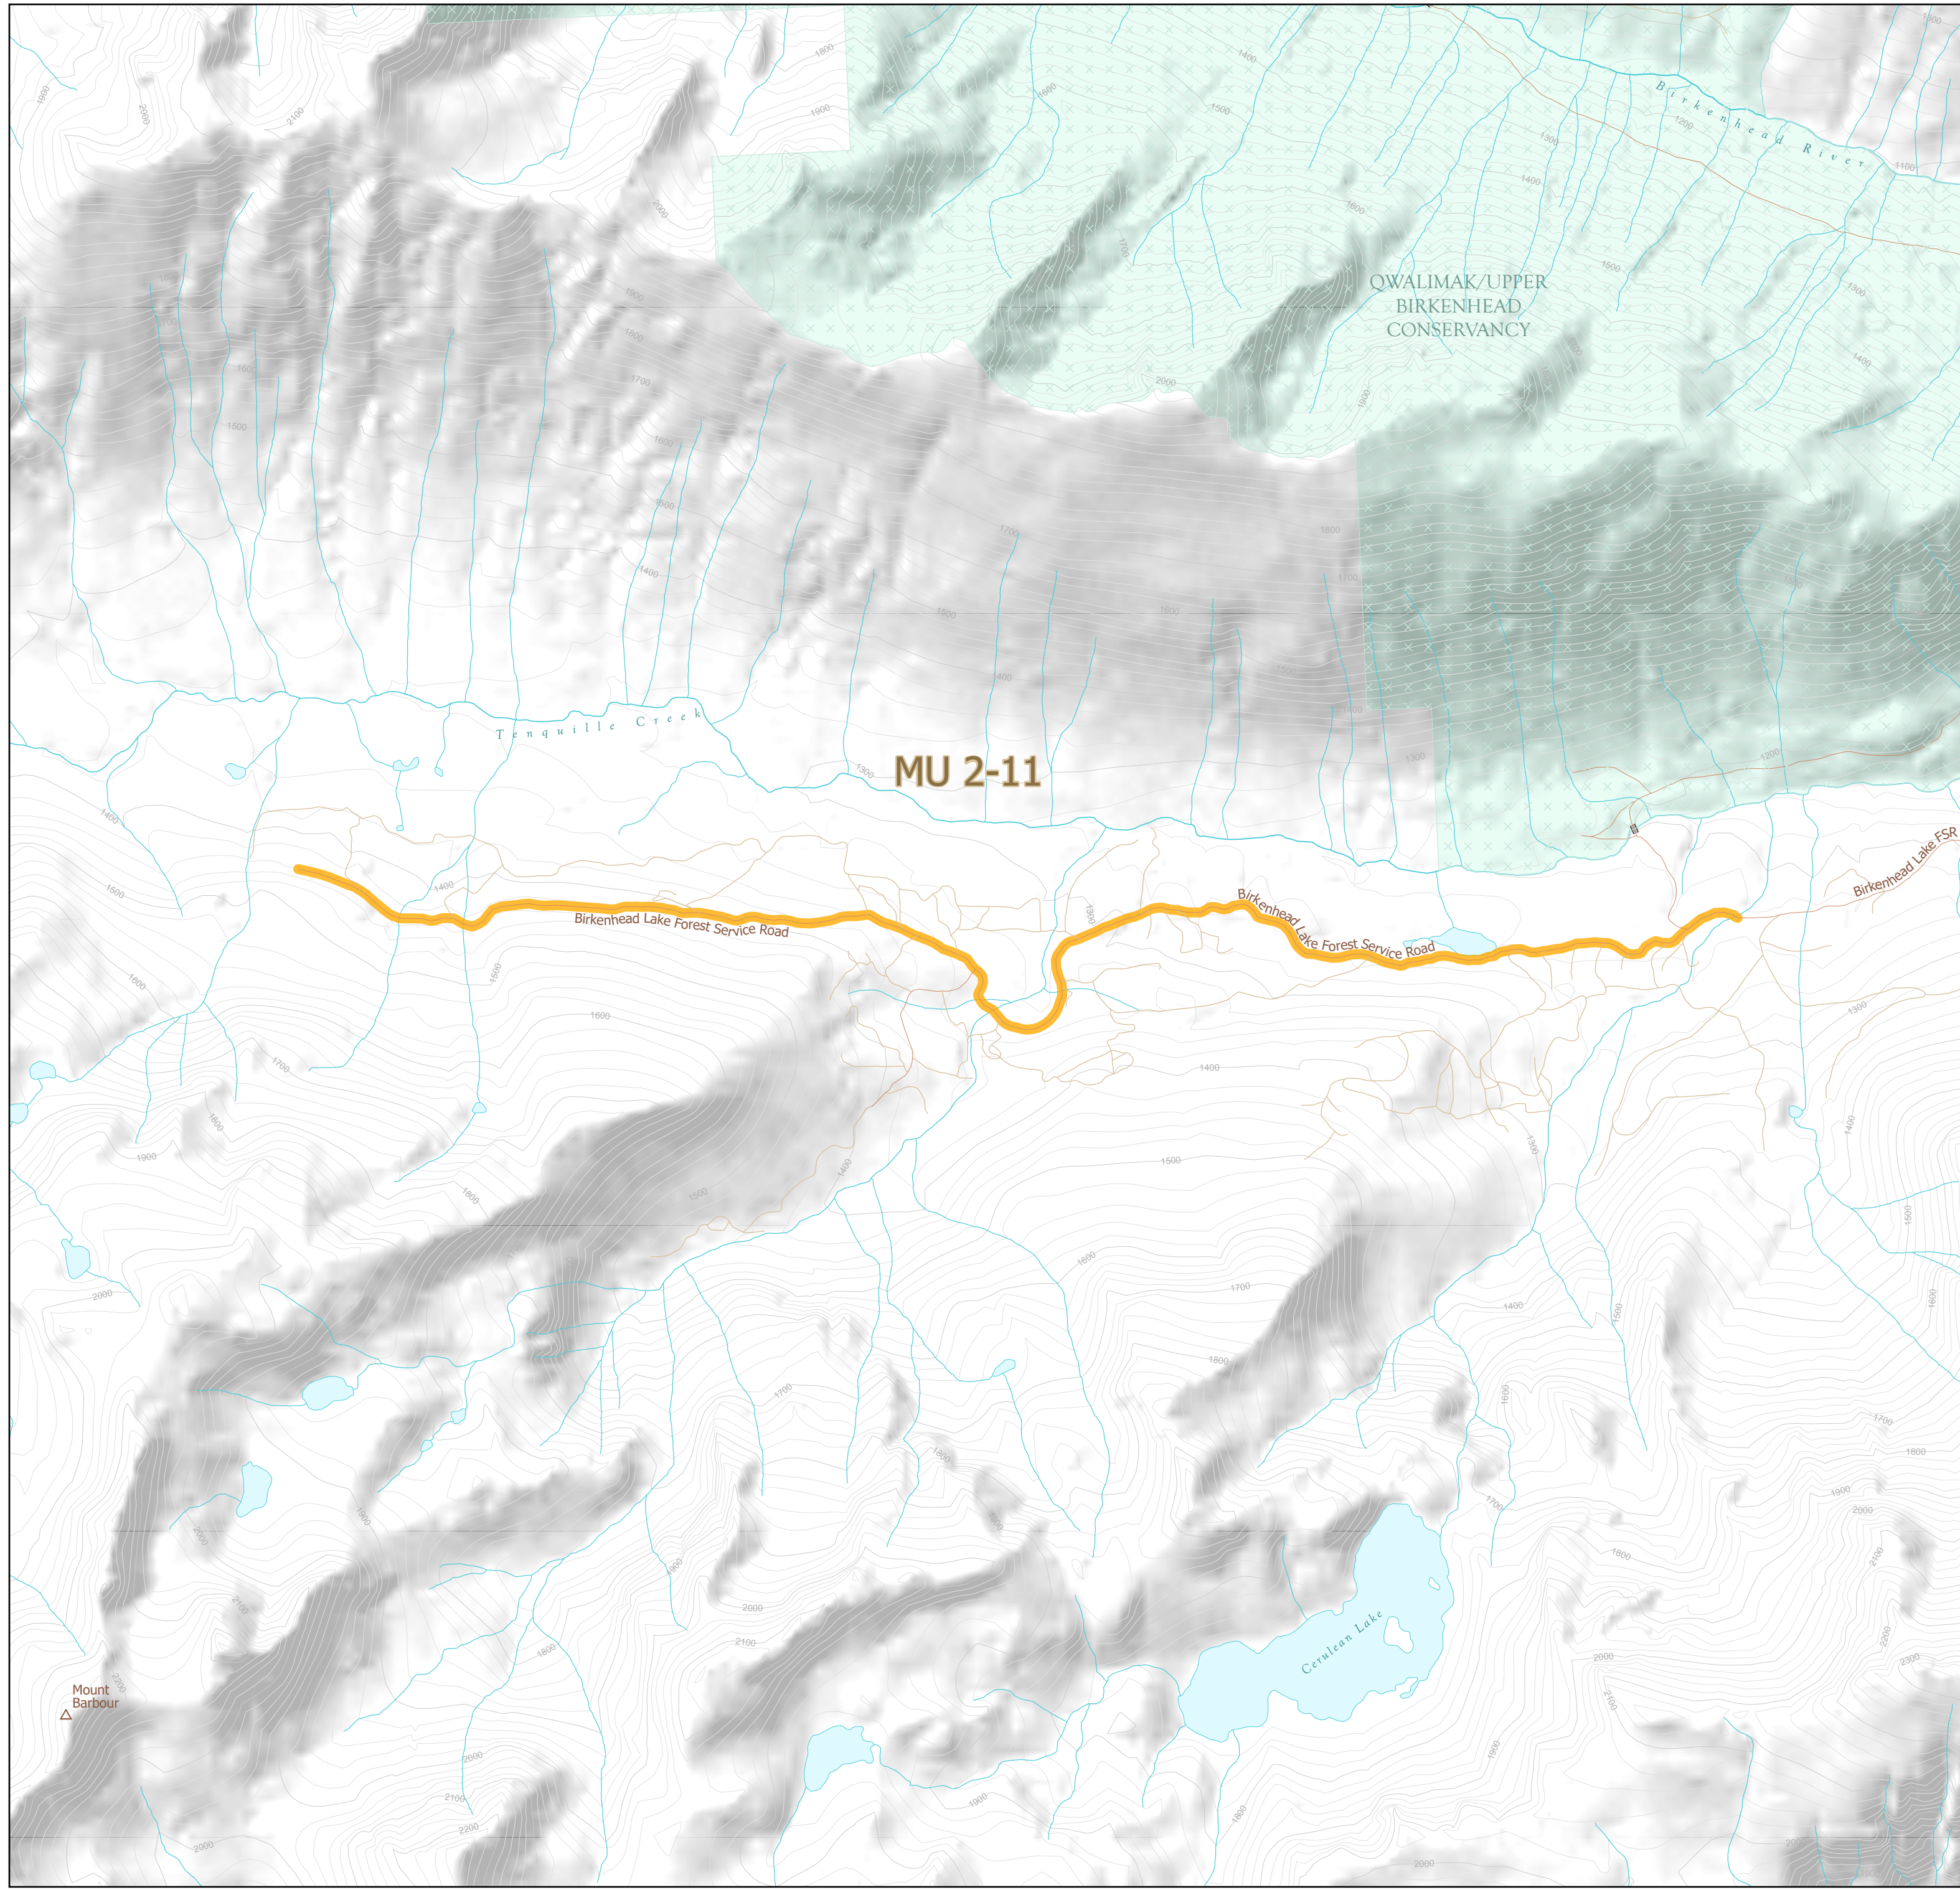

WILDLIFE ACT MOTOR VEHICLE PROHIBITION REGULATION

Map No. 1-108/23
Tenquille Creek

Motor Vehicle Closed Areas
Road Closure

- Wildlife Management Unit
- Conservancy
- Roads Closed July 15 - October 31

This map is a georeferenced PDF that can be imported into mobile hardware such as a smartphone or tablet for viewing in third party applications.
*Land ownership is a visual representation of land parcels in ParcelMap BC. Contact the Land Title and Survey Authority for current information on land ownership.

Produced for: Wildlife and Habitat Branch
Produced by: GeoBC on 2023-07-31