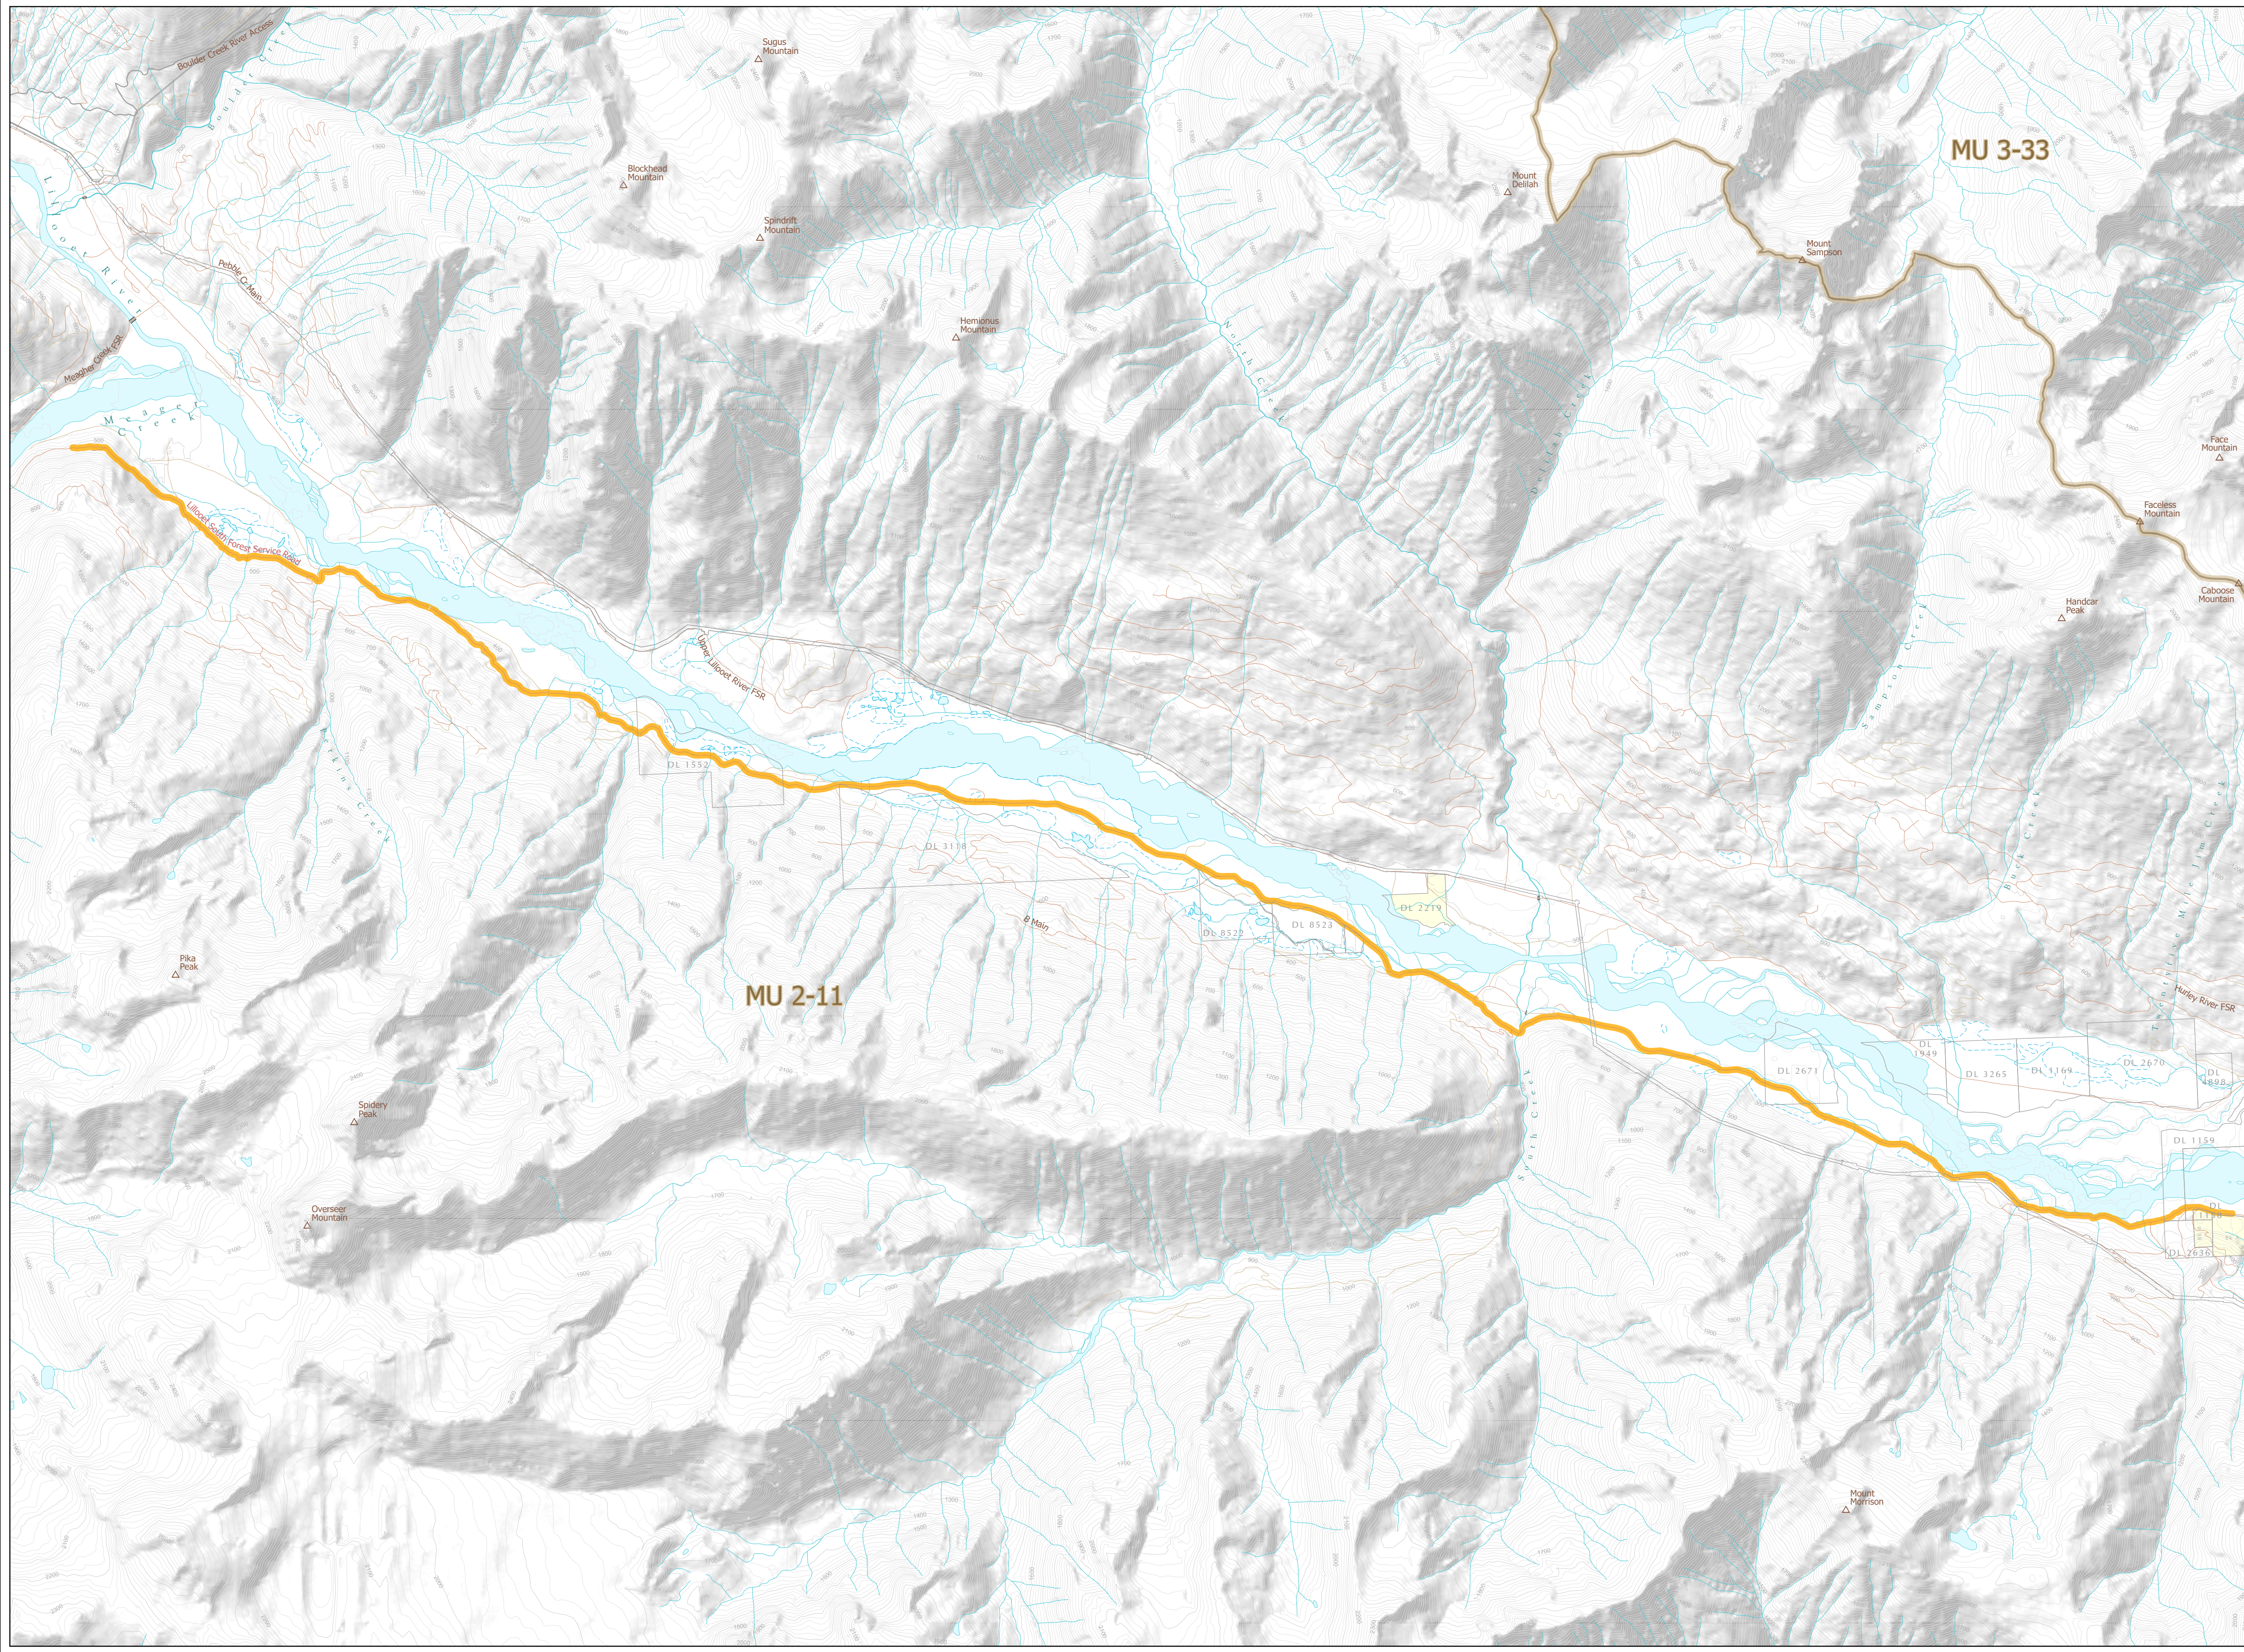

WILDLIFE ACT MOTOR VEHICLE PROHIBITION REGULATION

Map No. 1-107/23
Lillooet South Forest Service Road

Motor Vehicle Closed Areas
Road Closure