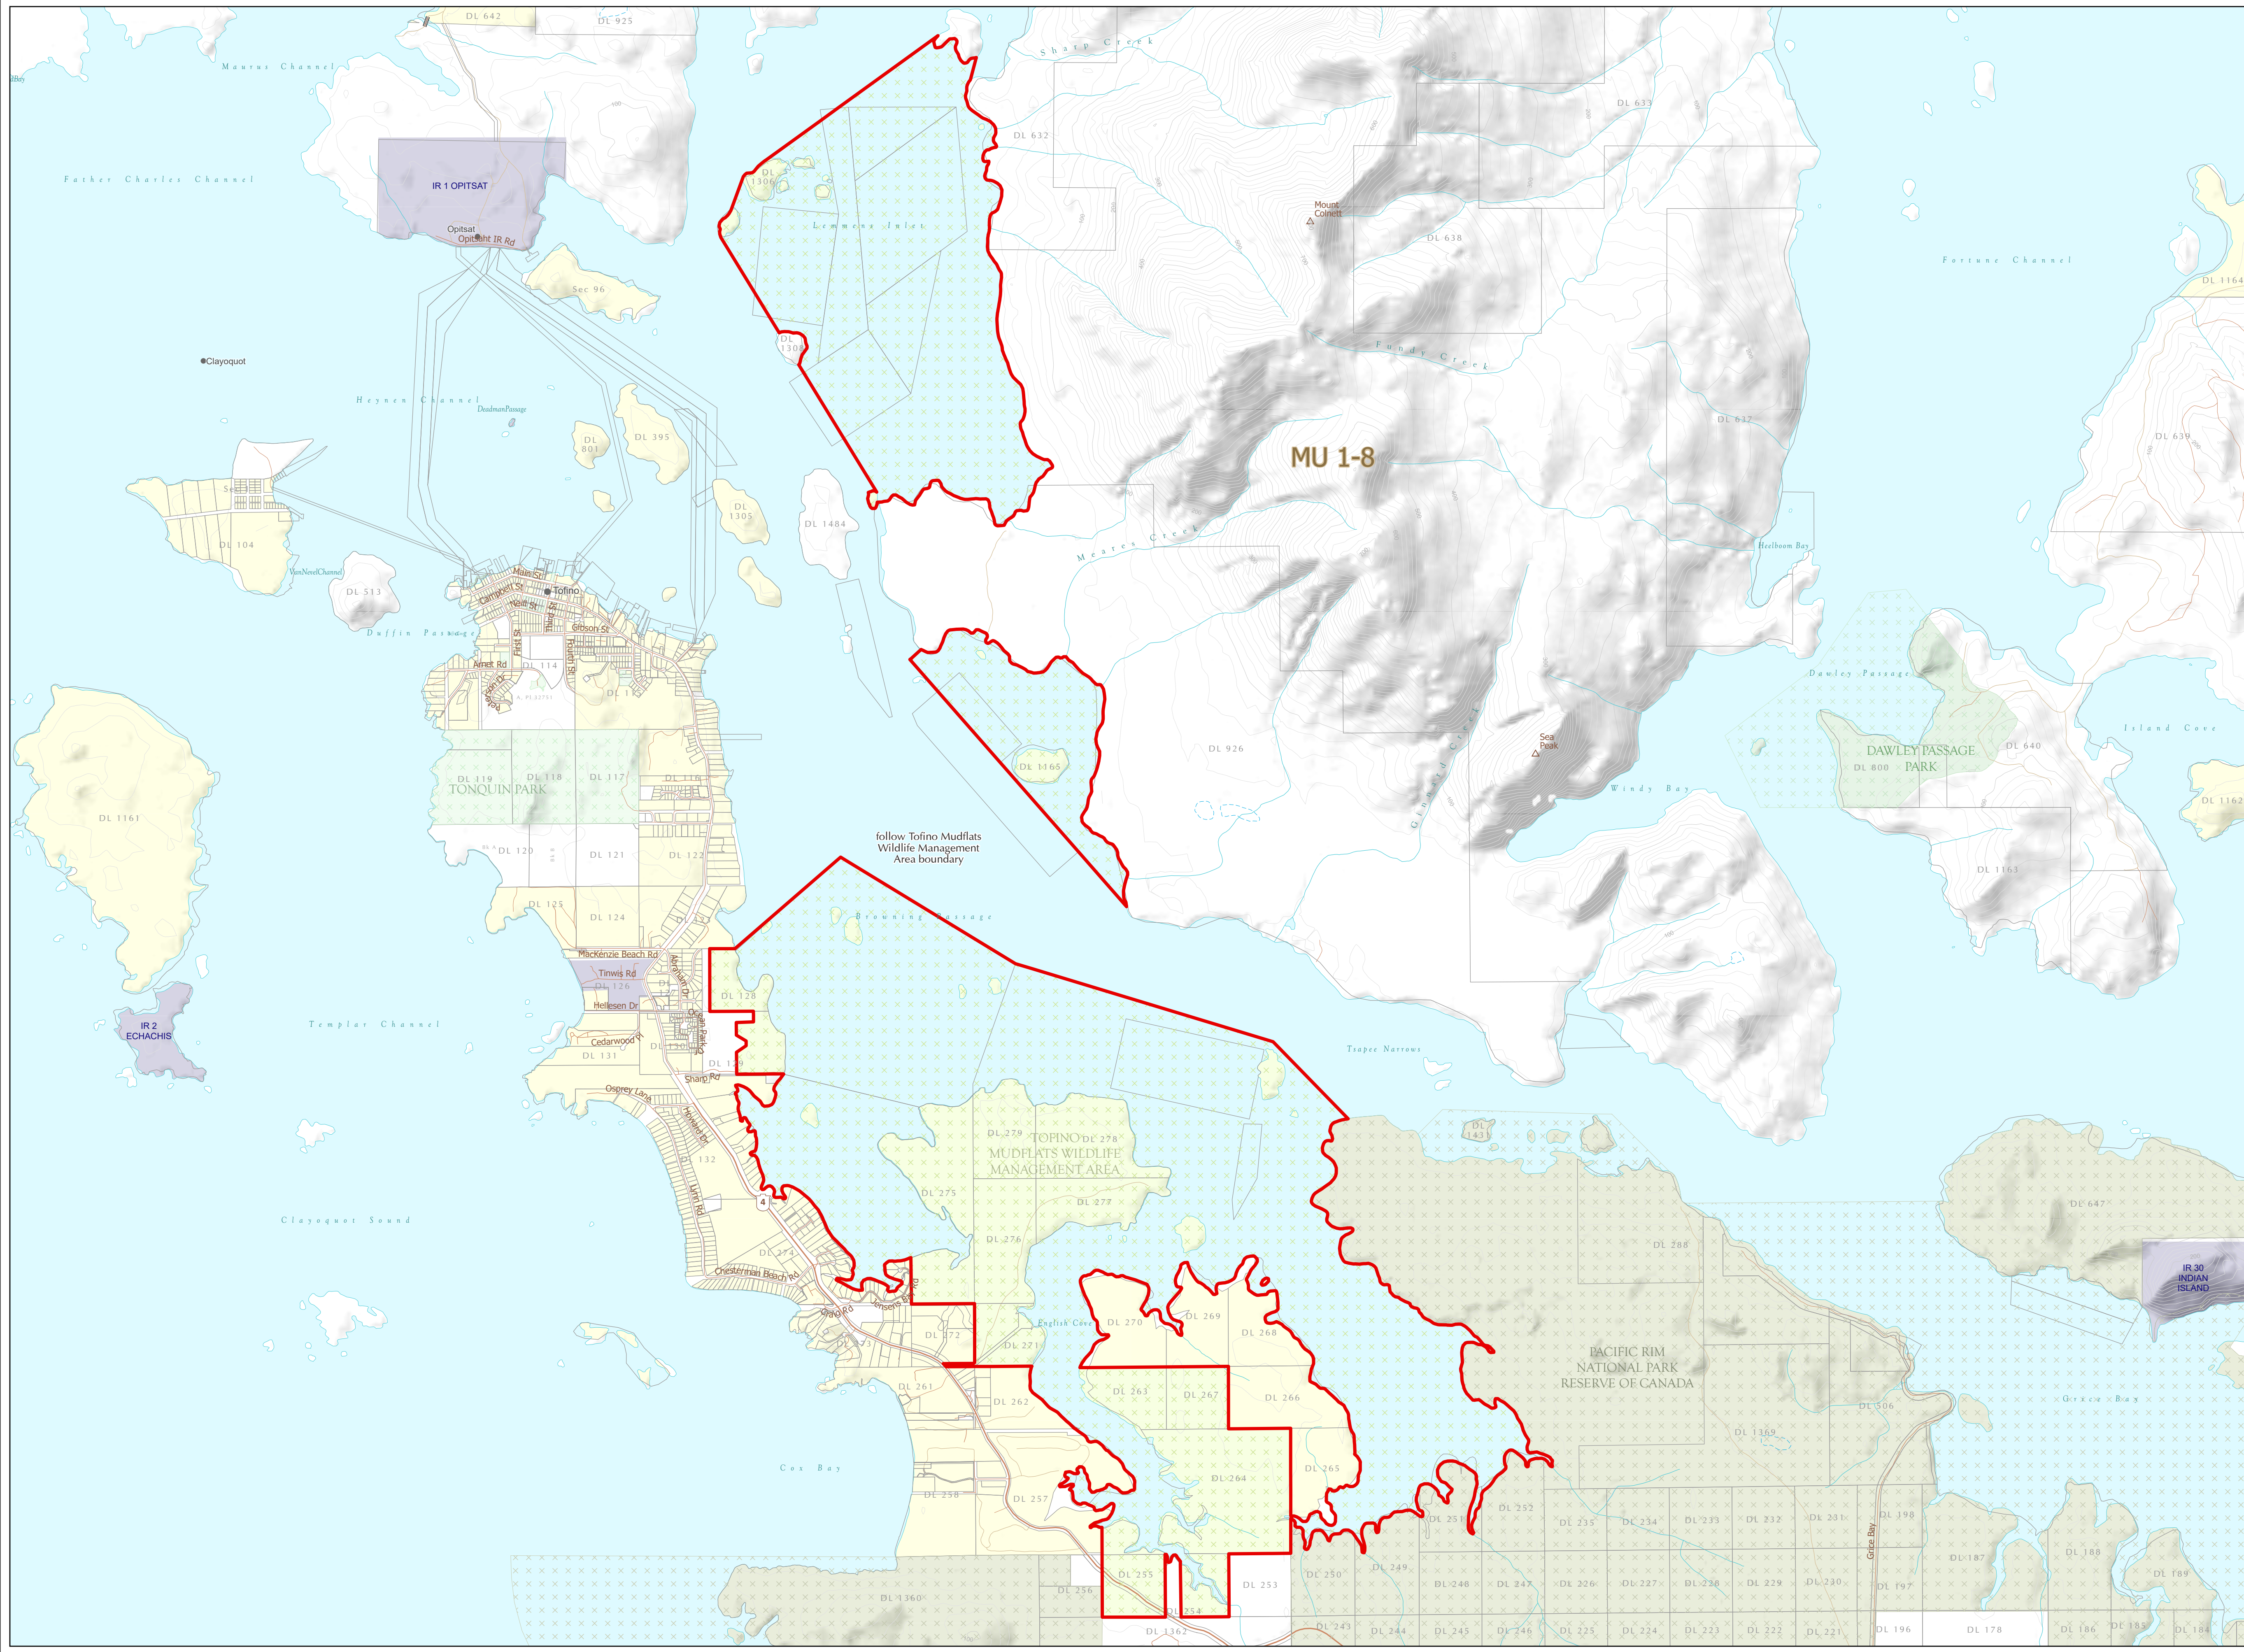

WILDLIFE ACT MOTOR VEHICLE PROHIBITION REGULATION

Map No. 1-90/23
Tofino Mudflats Wildlife Management
Area

Motor Vehicle Closed Areas
Closed Year Round