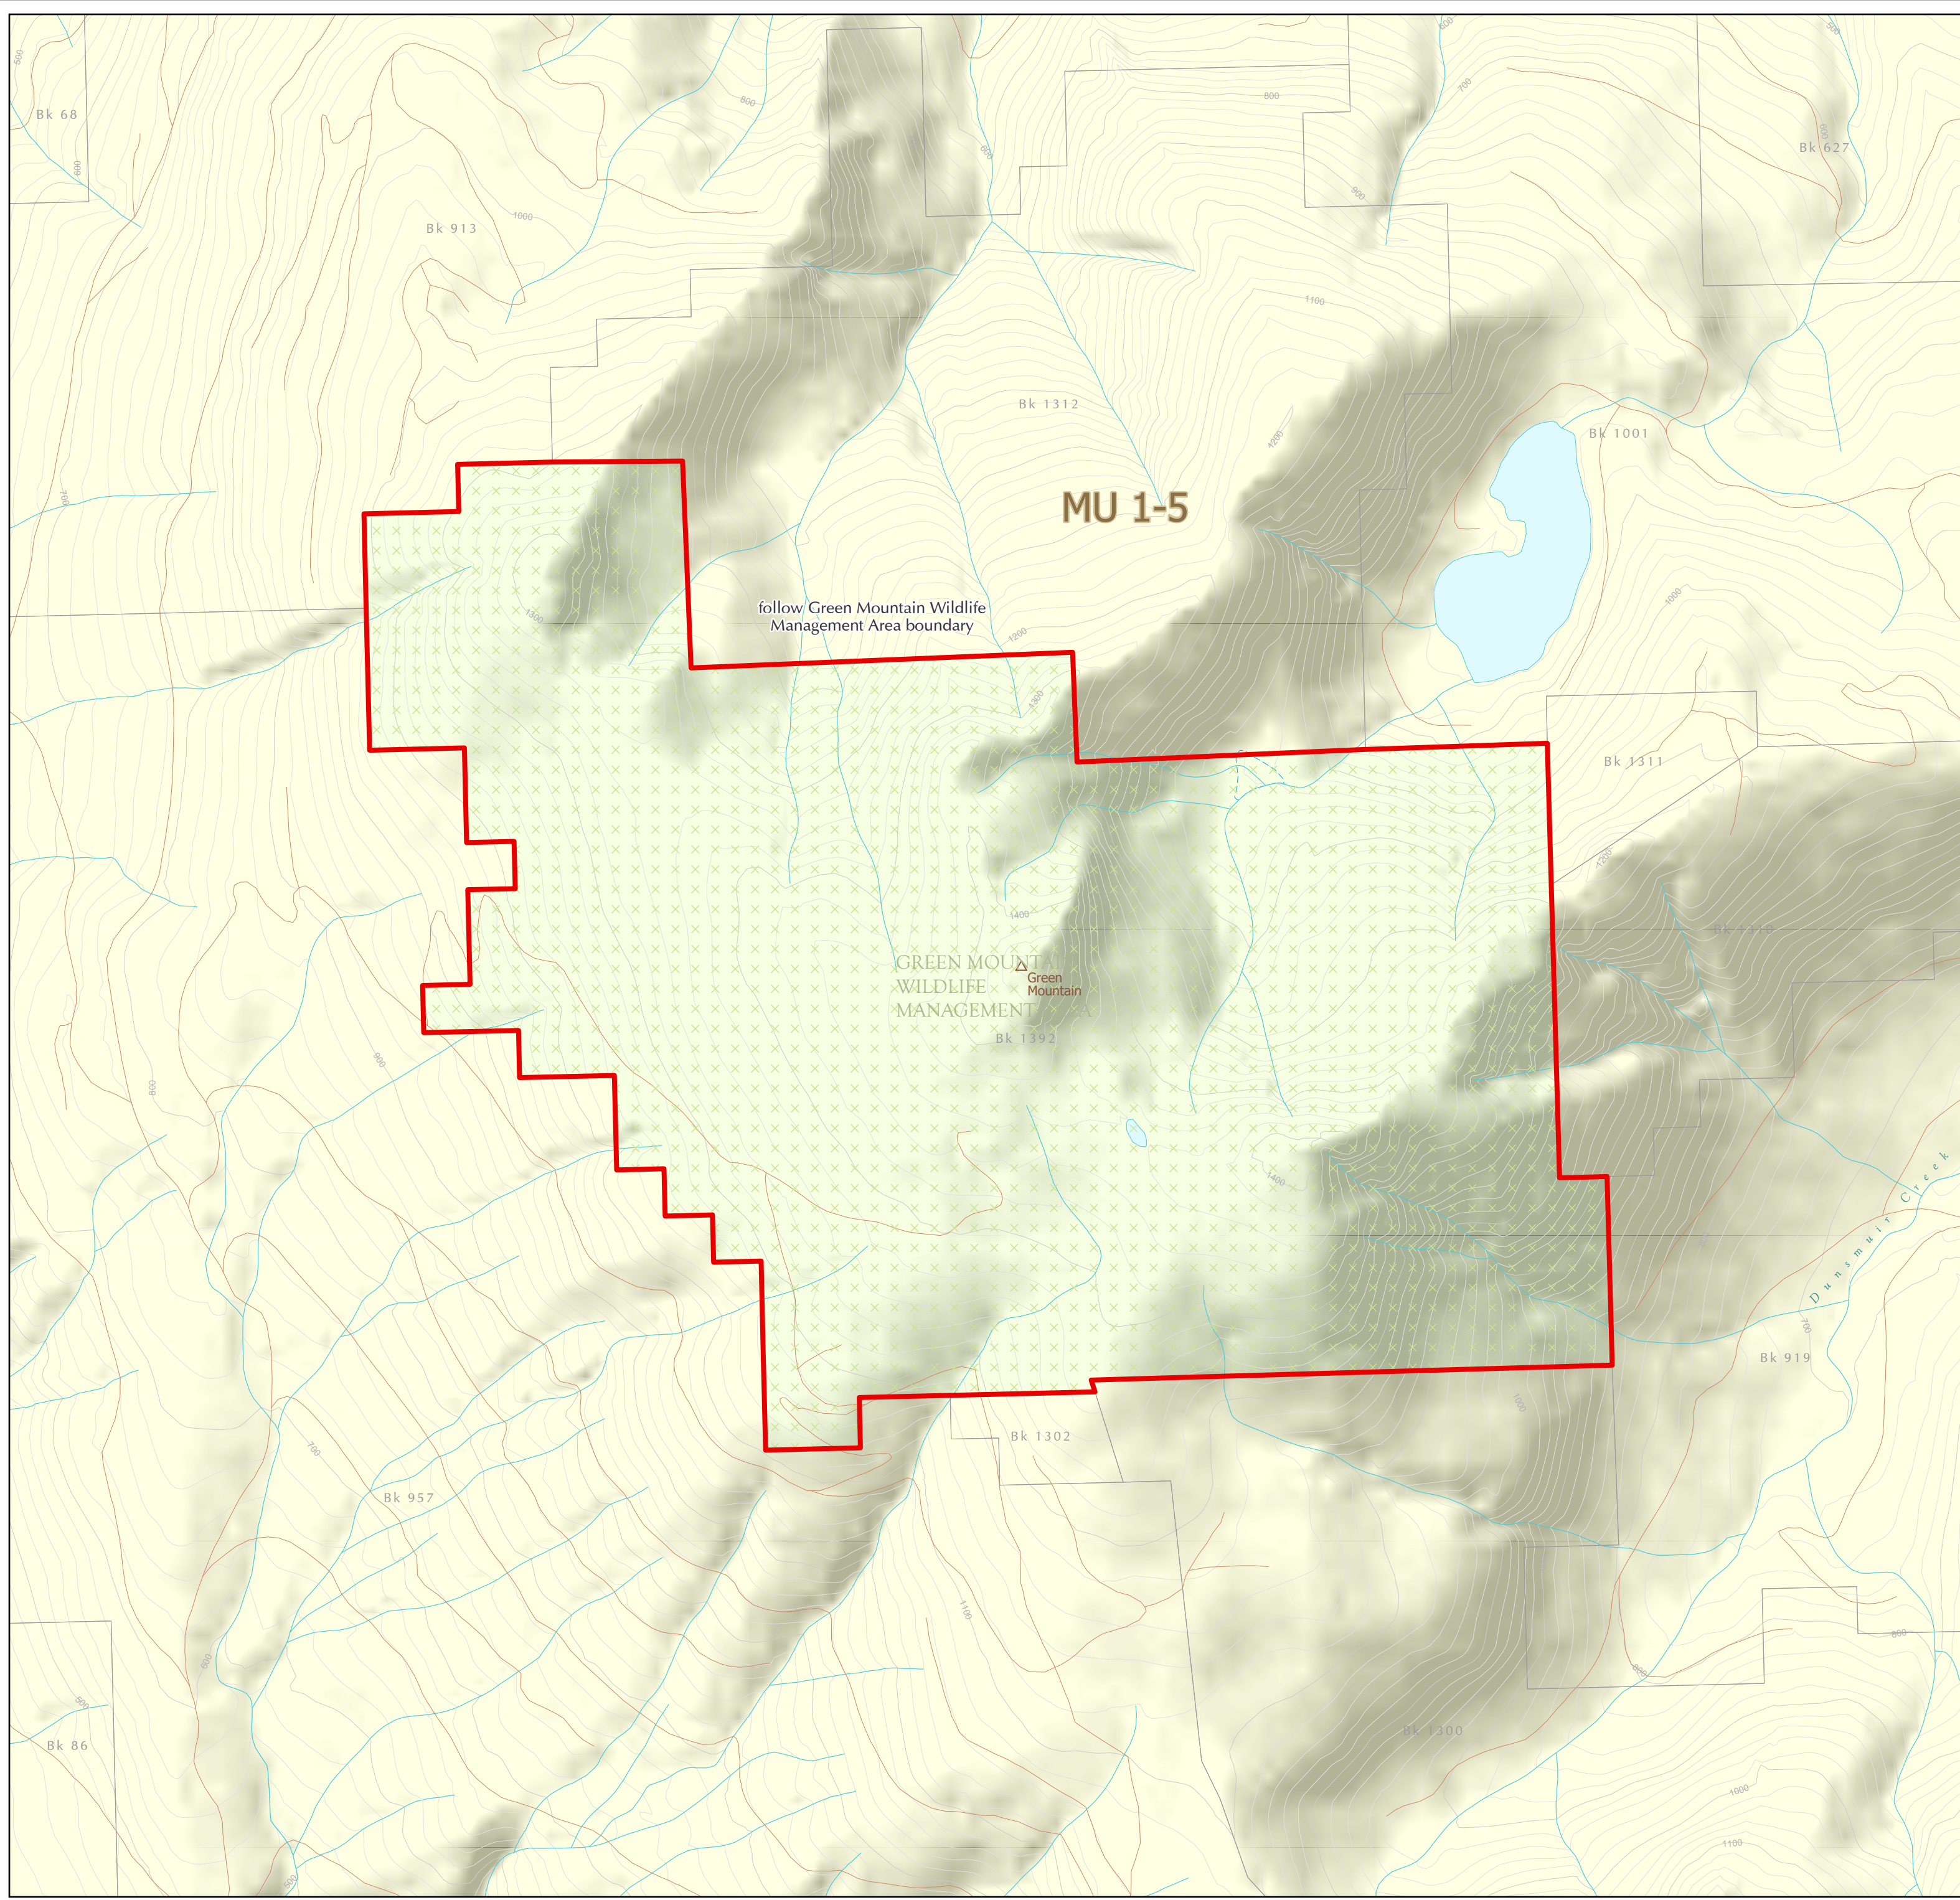

WILDLIFE ACT MOTOR VEHICLE PROHIBITION REGULATION

Map No. 1-26/23
Green Mountain Wildlife
Management Area

Motor Vehicle Closed Areas
Closed Year Round

- Motor Vehicle Prohibition Area (Closed Year Round)
- Wildlife Management Unit
- Wildlife Management Area / Conservation Area
- Private Land *

This map is a georeferenced PDF that can be imported into mobile hardware such as a smartphone or tablet for viewing in third party applications.

*Land ownership is a visual representation of land parcels in ParcelMap BC. Contact the Land Title and Survey Authority for current information on land ownership.

Scale: 1:10,000

Intended plot size for this map is 22x17 inches

Produced for: Wildlife and Habitat Branch
Produced by: GeoBC on 2023-07-31