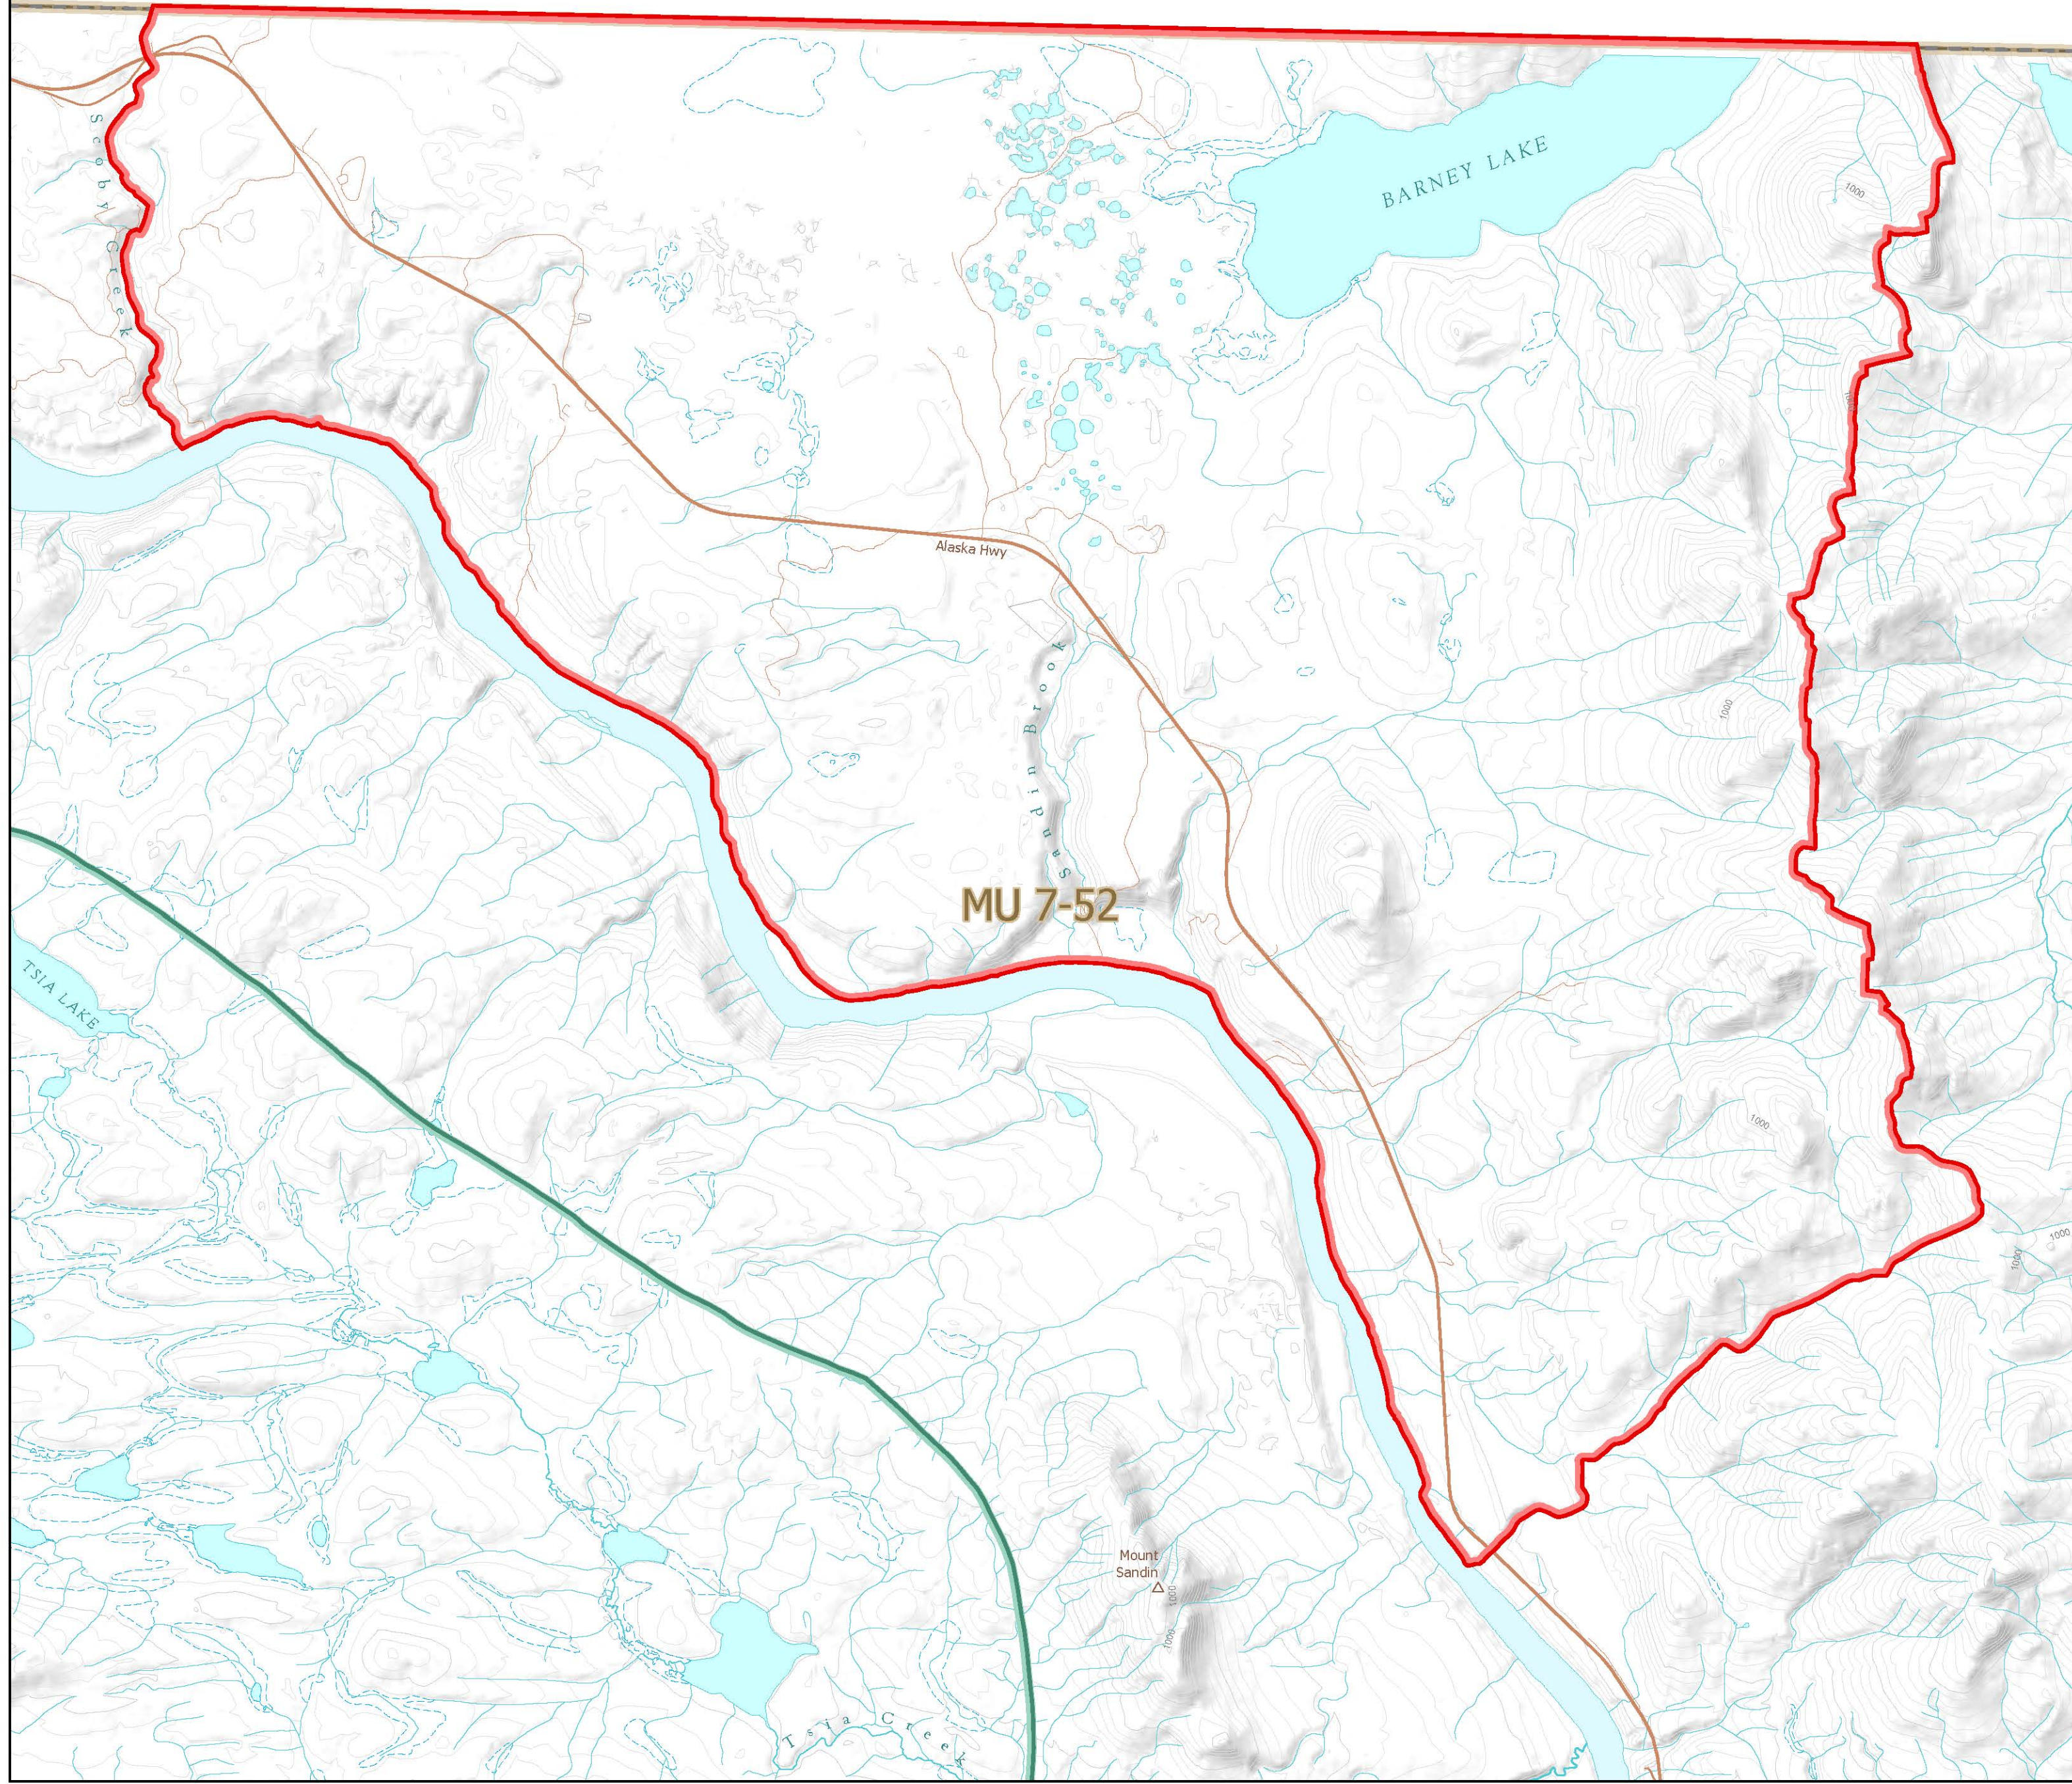

Wildlife Act  
2020  
Moose GOS  
Zone A of 7-52

-  General Open Season
-  Wildlife Management Unit

These maps represent LEH zone boundaries only. For other boundary information including, but not limited to, species closed areas, management unit boundaries, no hunting/shooting areas and motor vehicle restricted areas, refer to the appropriate regulations.

These maps are a georeferenced PDF so that it can be imported into mobile hardware such as a smartphone or tablet for viewing in third party applications.

Intended plot size for this map is 22x17 inches

Produced for: Wildlife and Habitat Branch  
Produced by: GeoBC on 2020/03/10