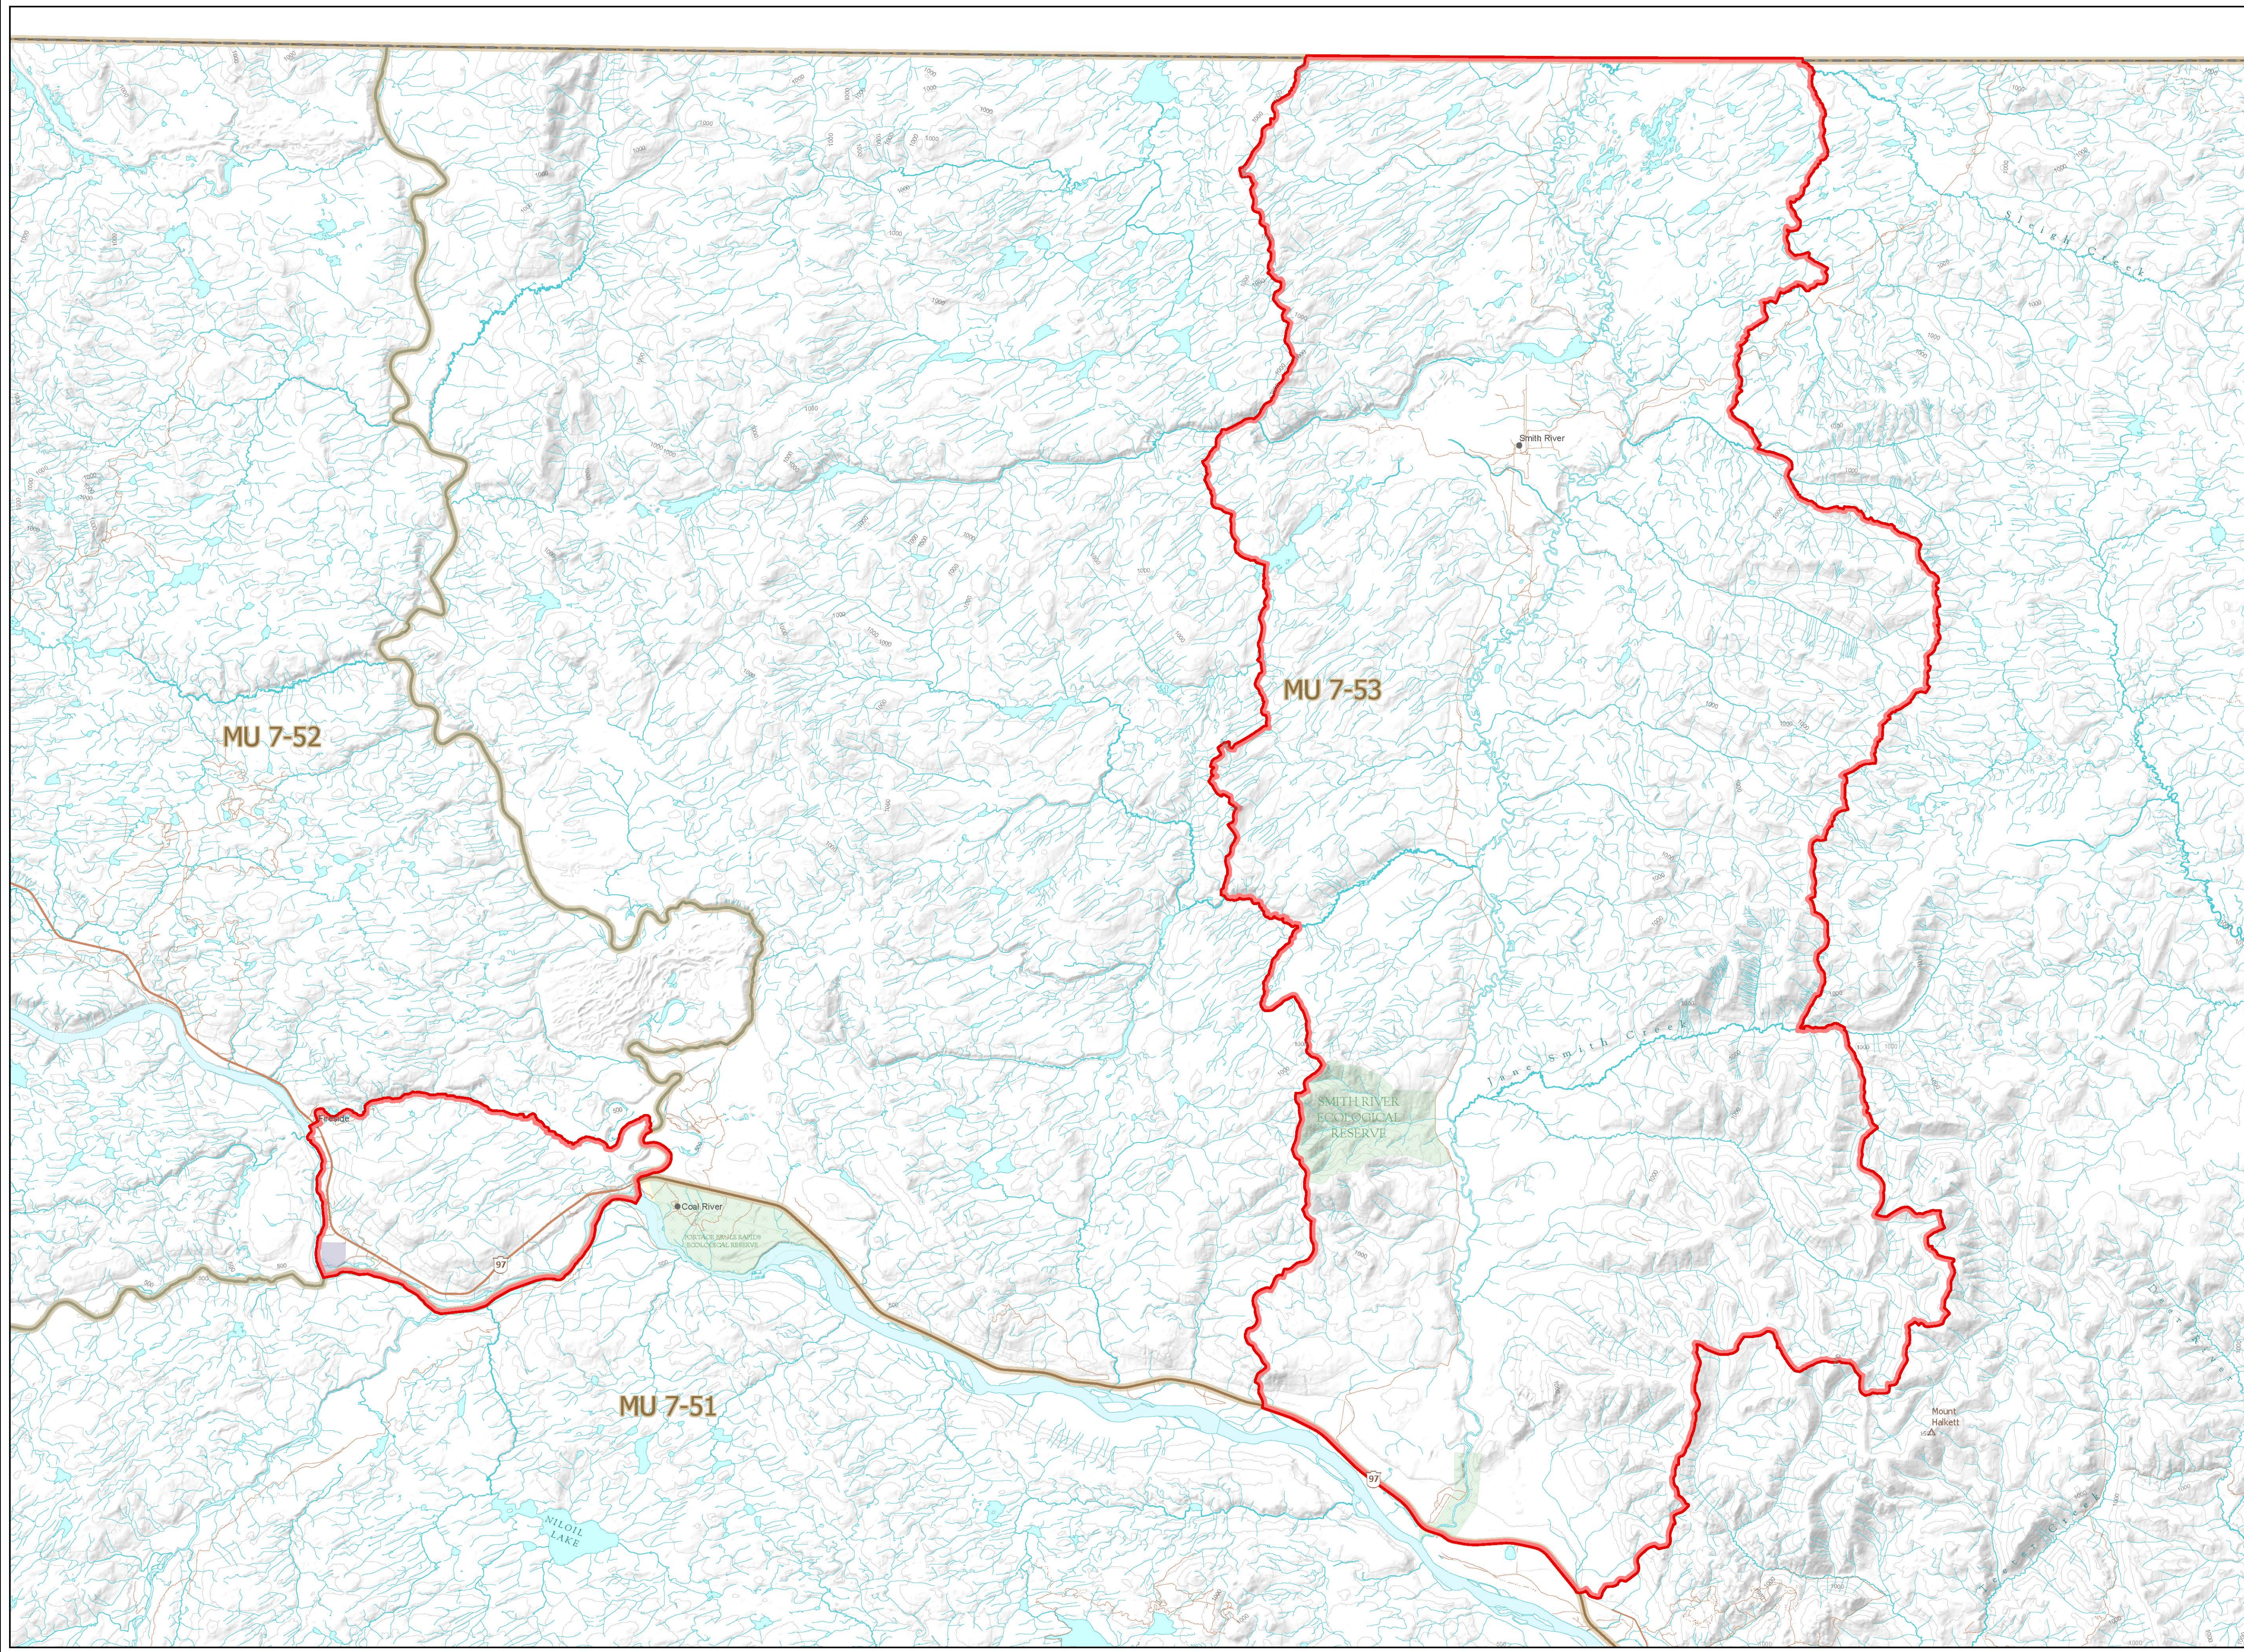

Wildlife Act
2020
Moose GOS
Zone A of 7-52, 7-53

- Wildlife Management Unit
- Indian Reserve
- Private Land *
- Provincial Park / Protected Area / Ecological Reserve