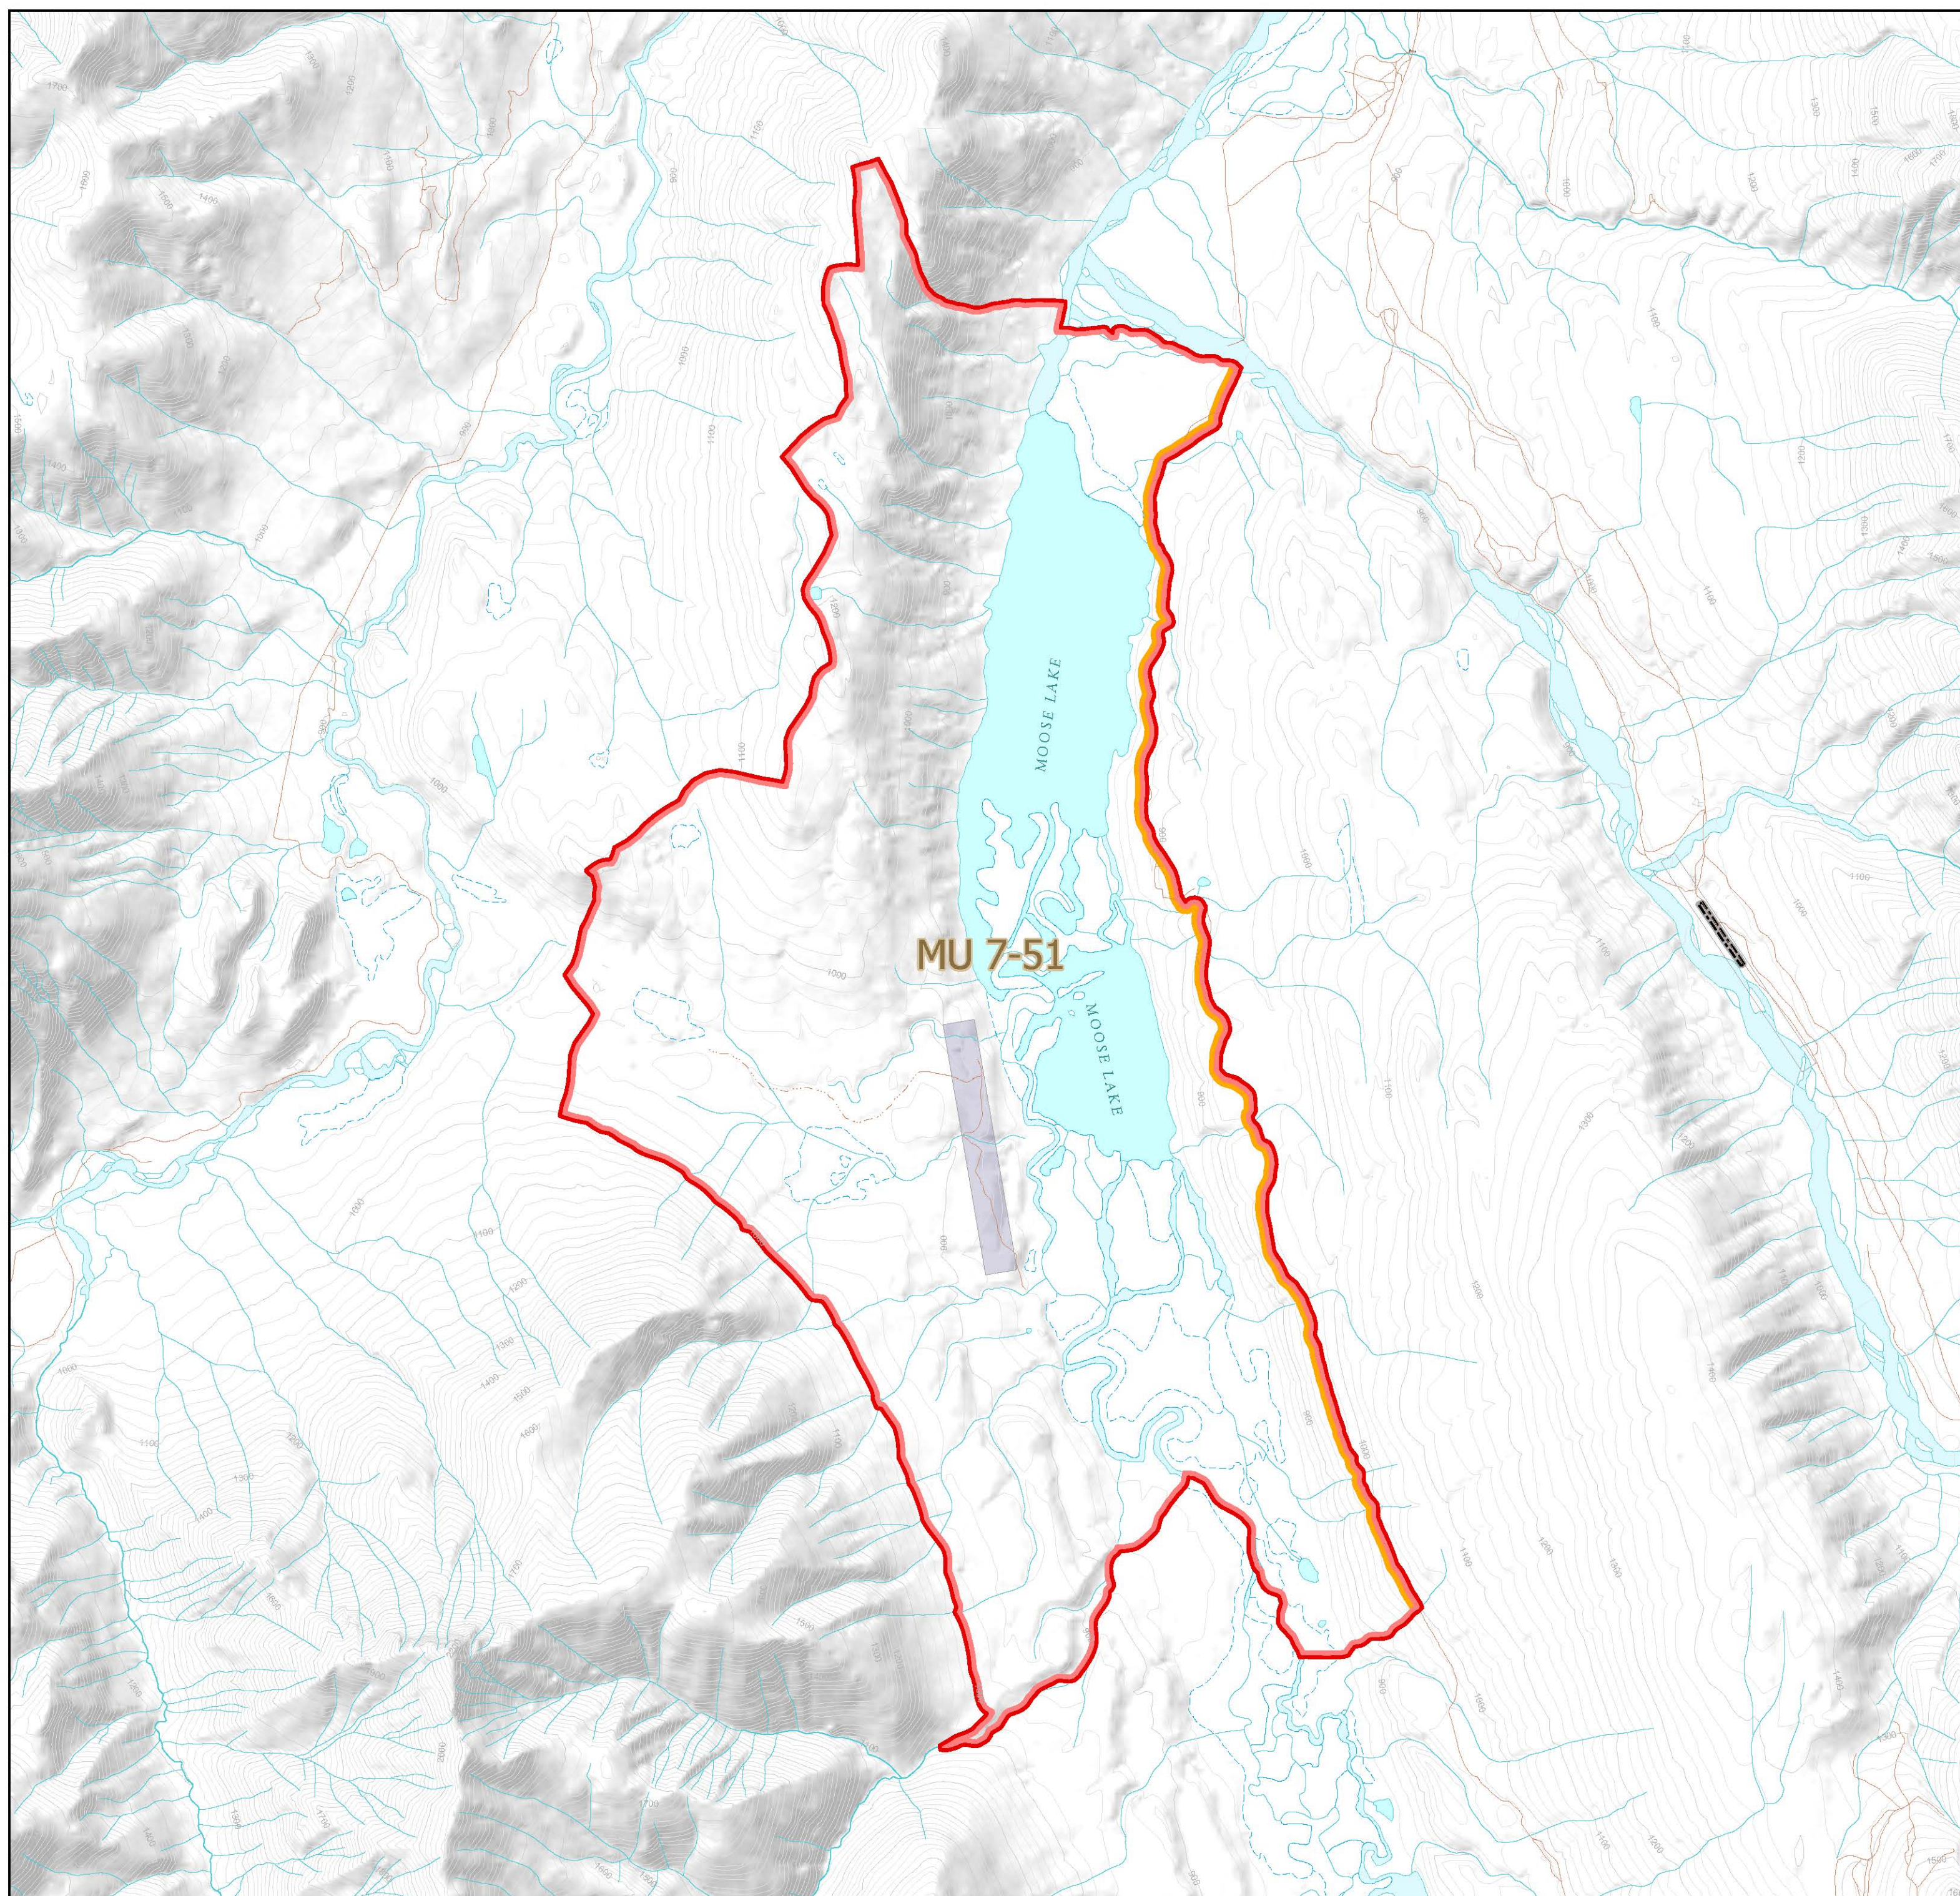

Wildlife Act  
2020  
Moose GOS  
Zone A of 7-51

-  General Open Season
-  Wildlife Management Unit
-  Indian Reserve

These maps represent LEH zone boundaries only. For other boundary information including, but not limited to, species closed areas, management unit boundaries, no hunting/shooting areas and motor vehicle restricted areas, refer to the appropriate regulations.

These maps are a georeferenced PDF so that it can be imported into mobile hardware such as a smartphone or tablet for viewing in third party applications.

Intended plot size for this map is 22x17 inches

Produced for: Wildlife and Habitat Branch  
Produced by: GeoBC on 2020/02/28