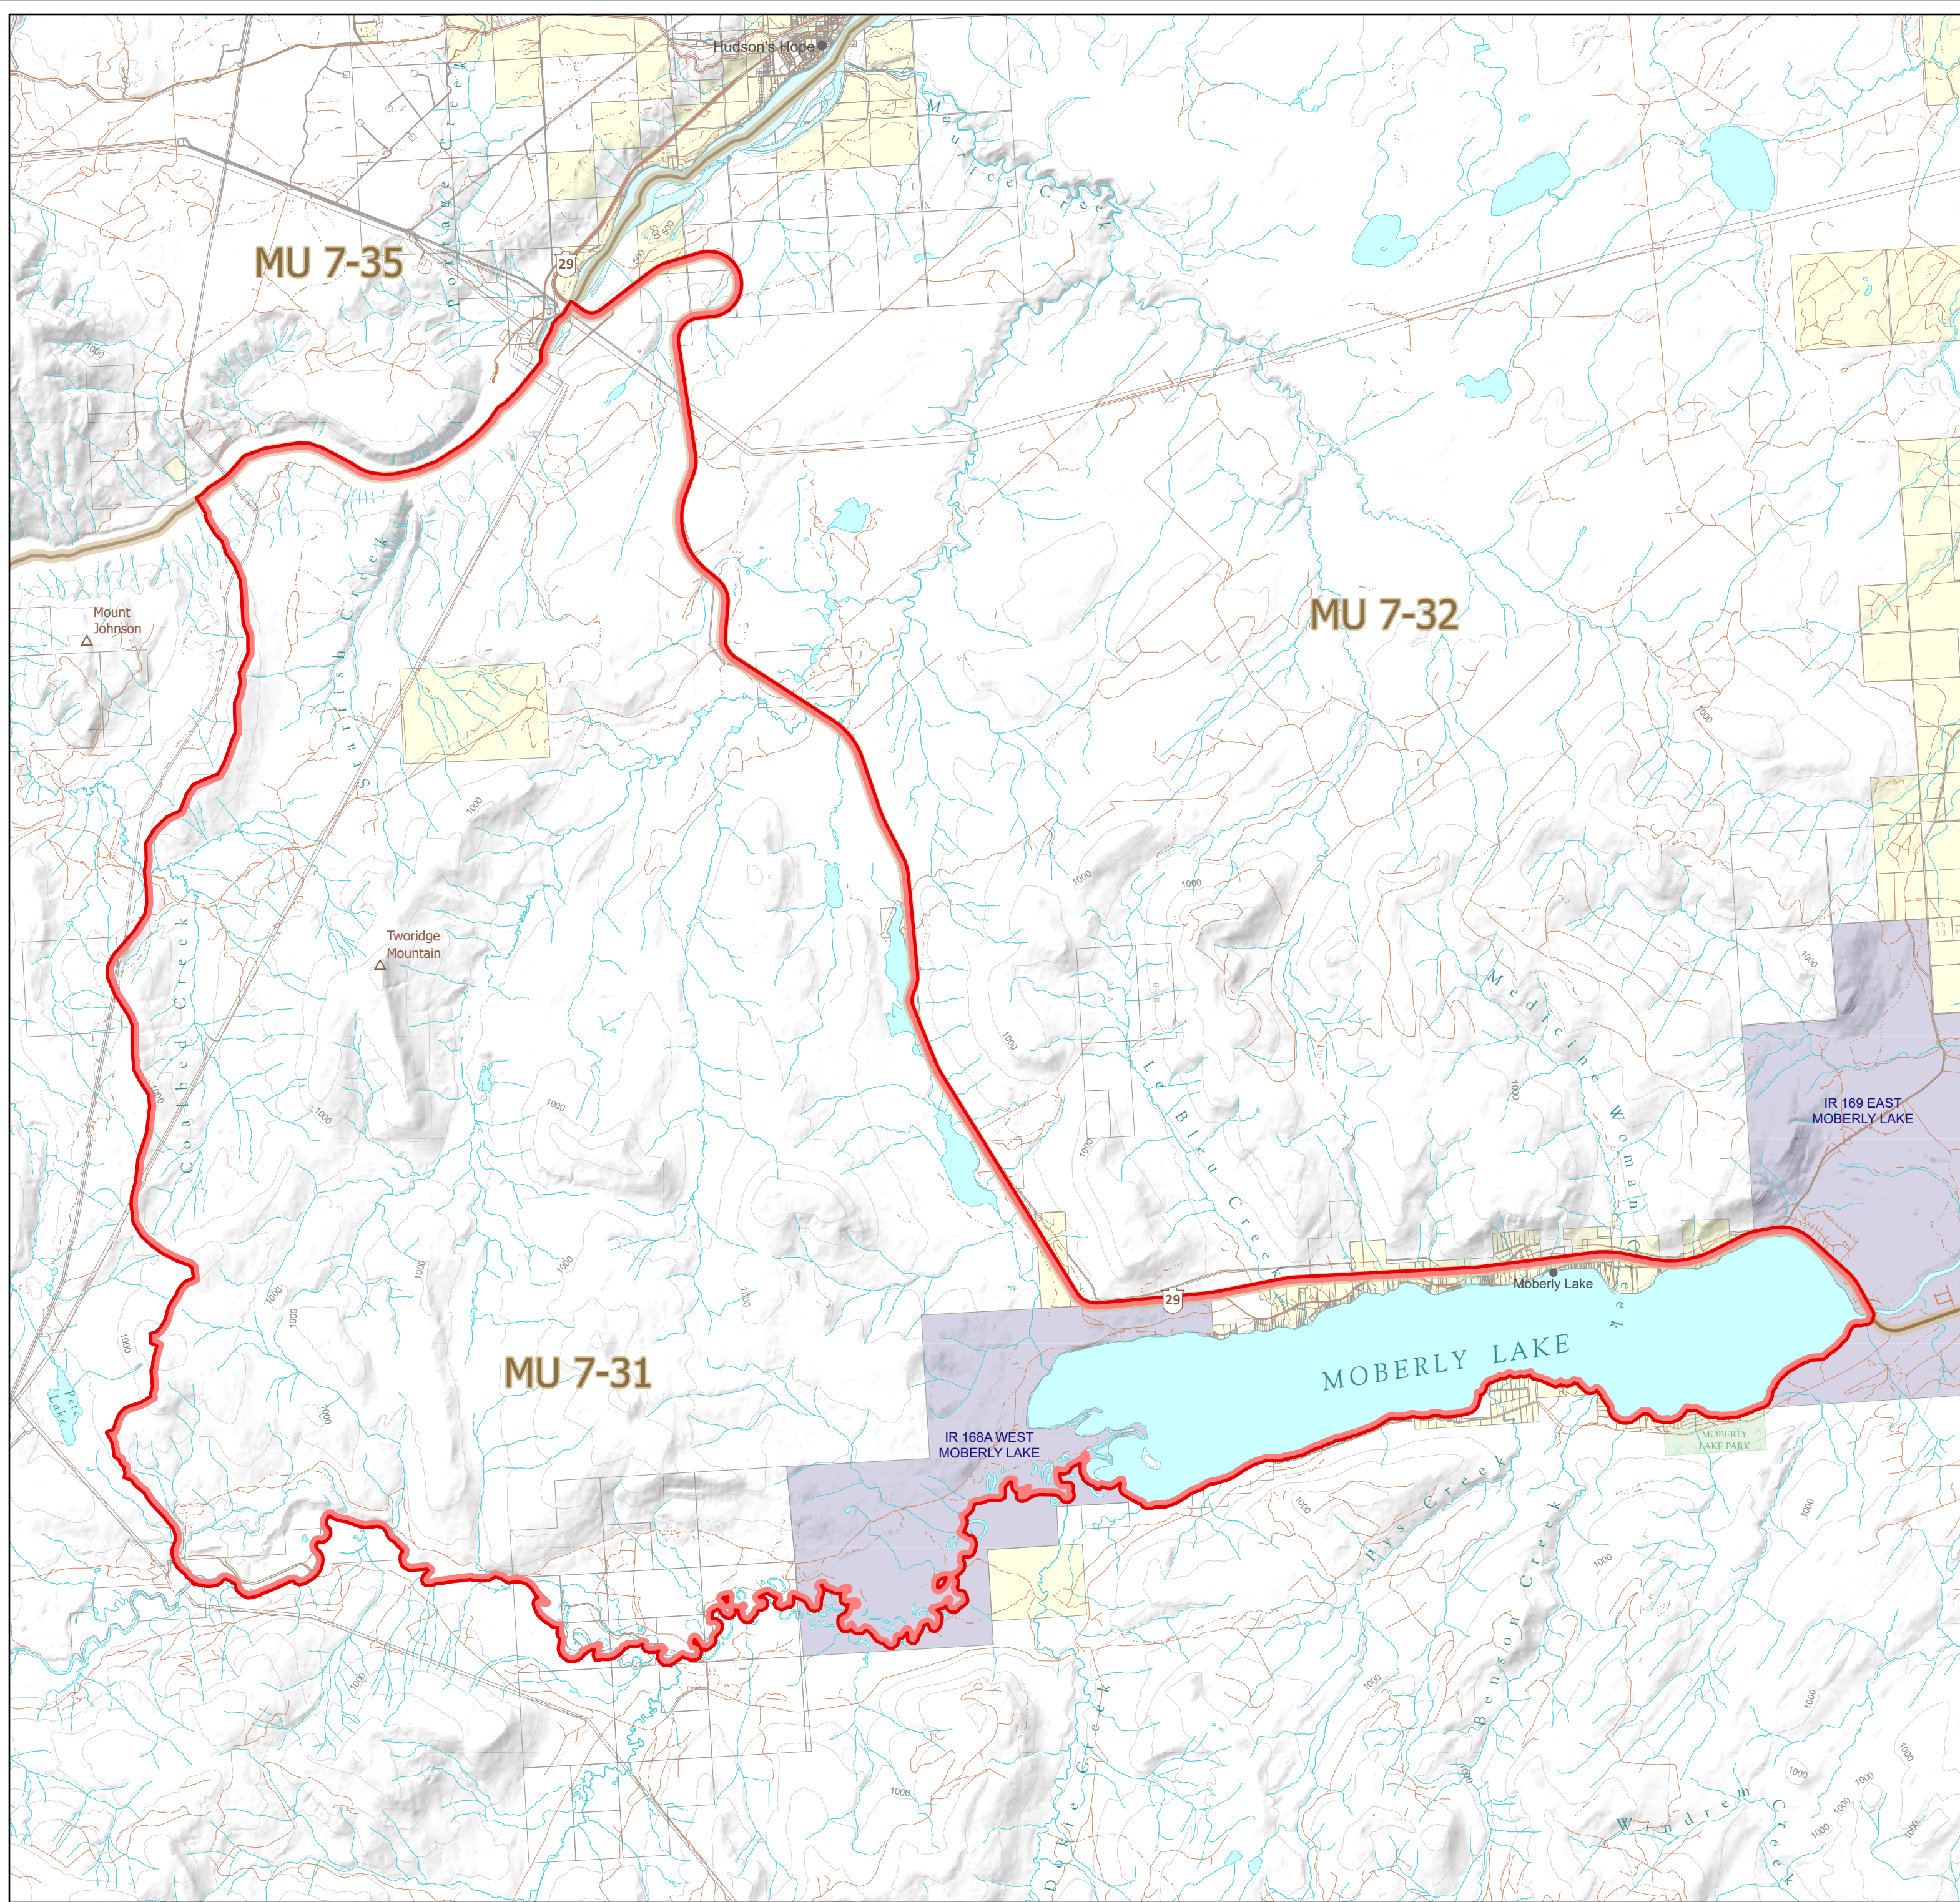

WILDLIFE ACT

2022

MOOSE

MU 7-31

CLOSED SEASON