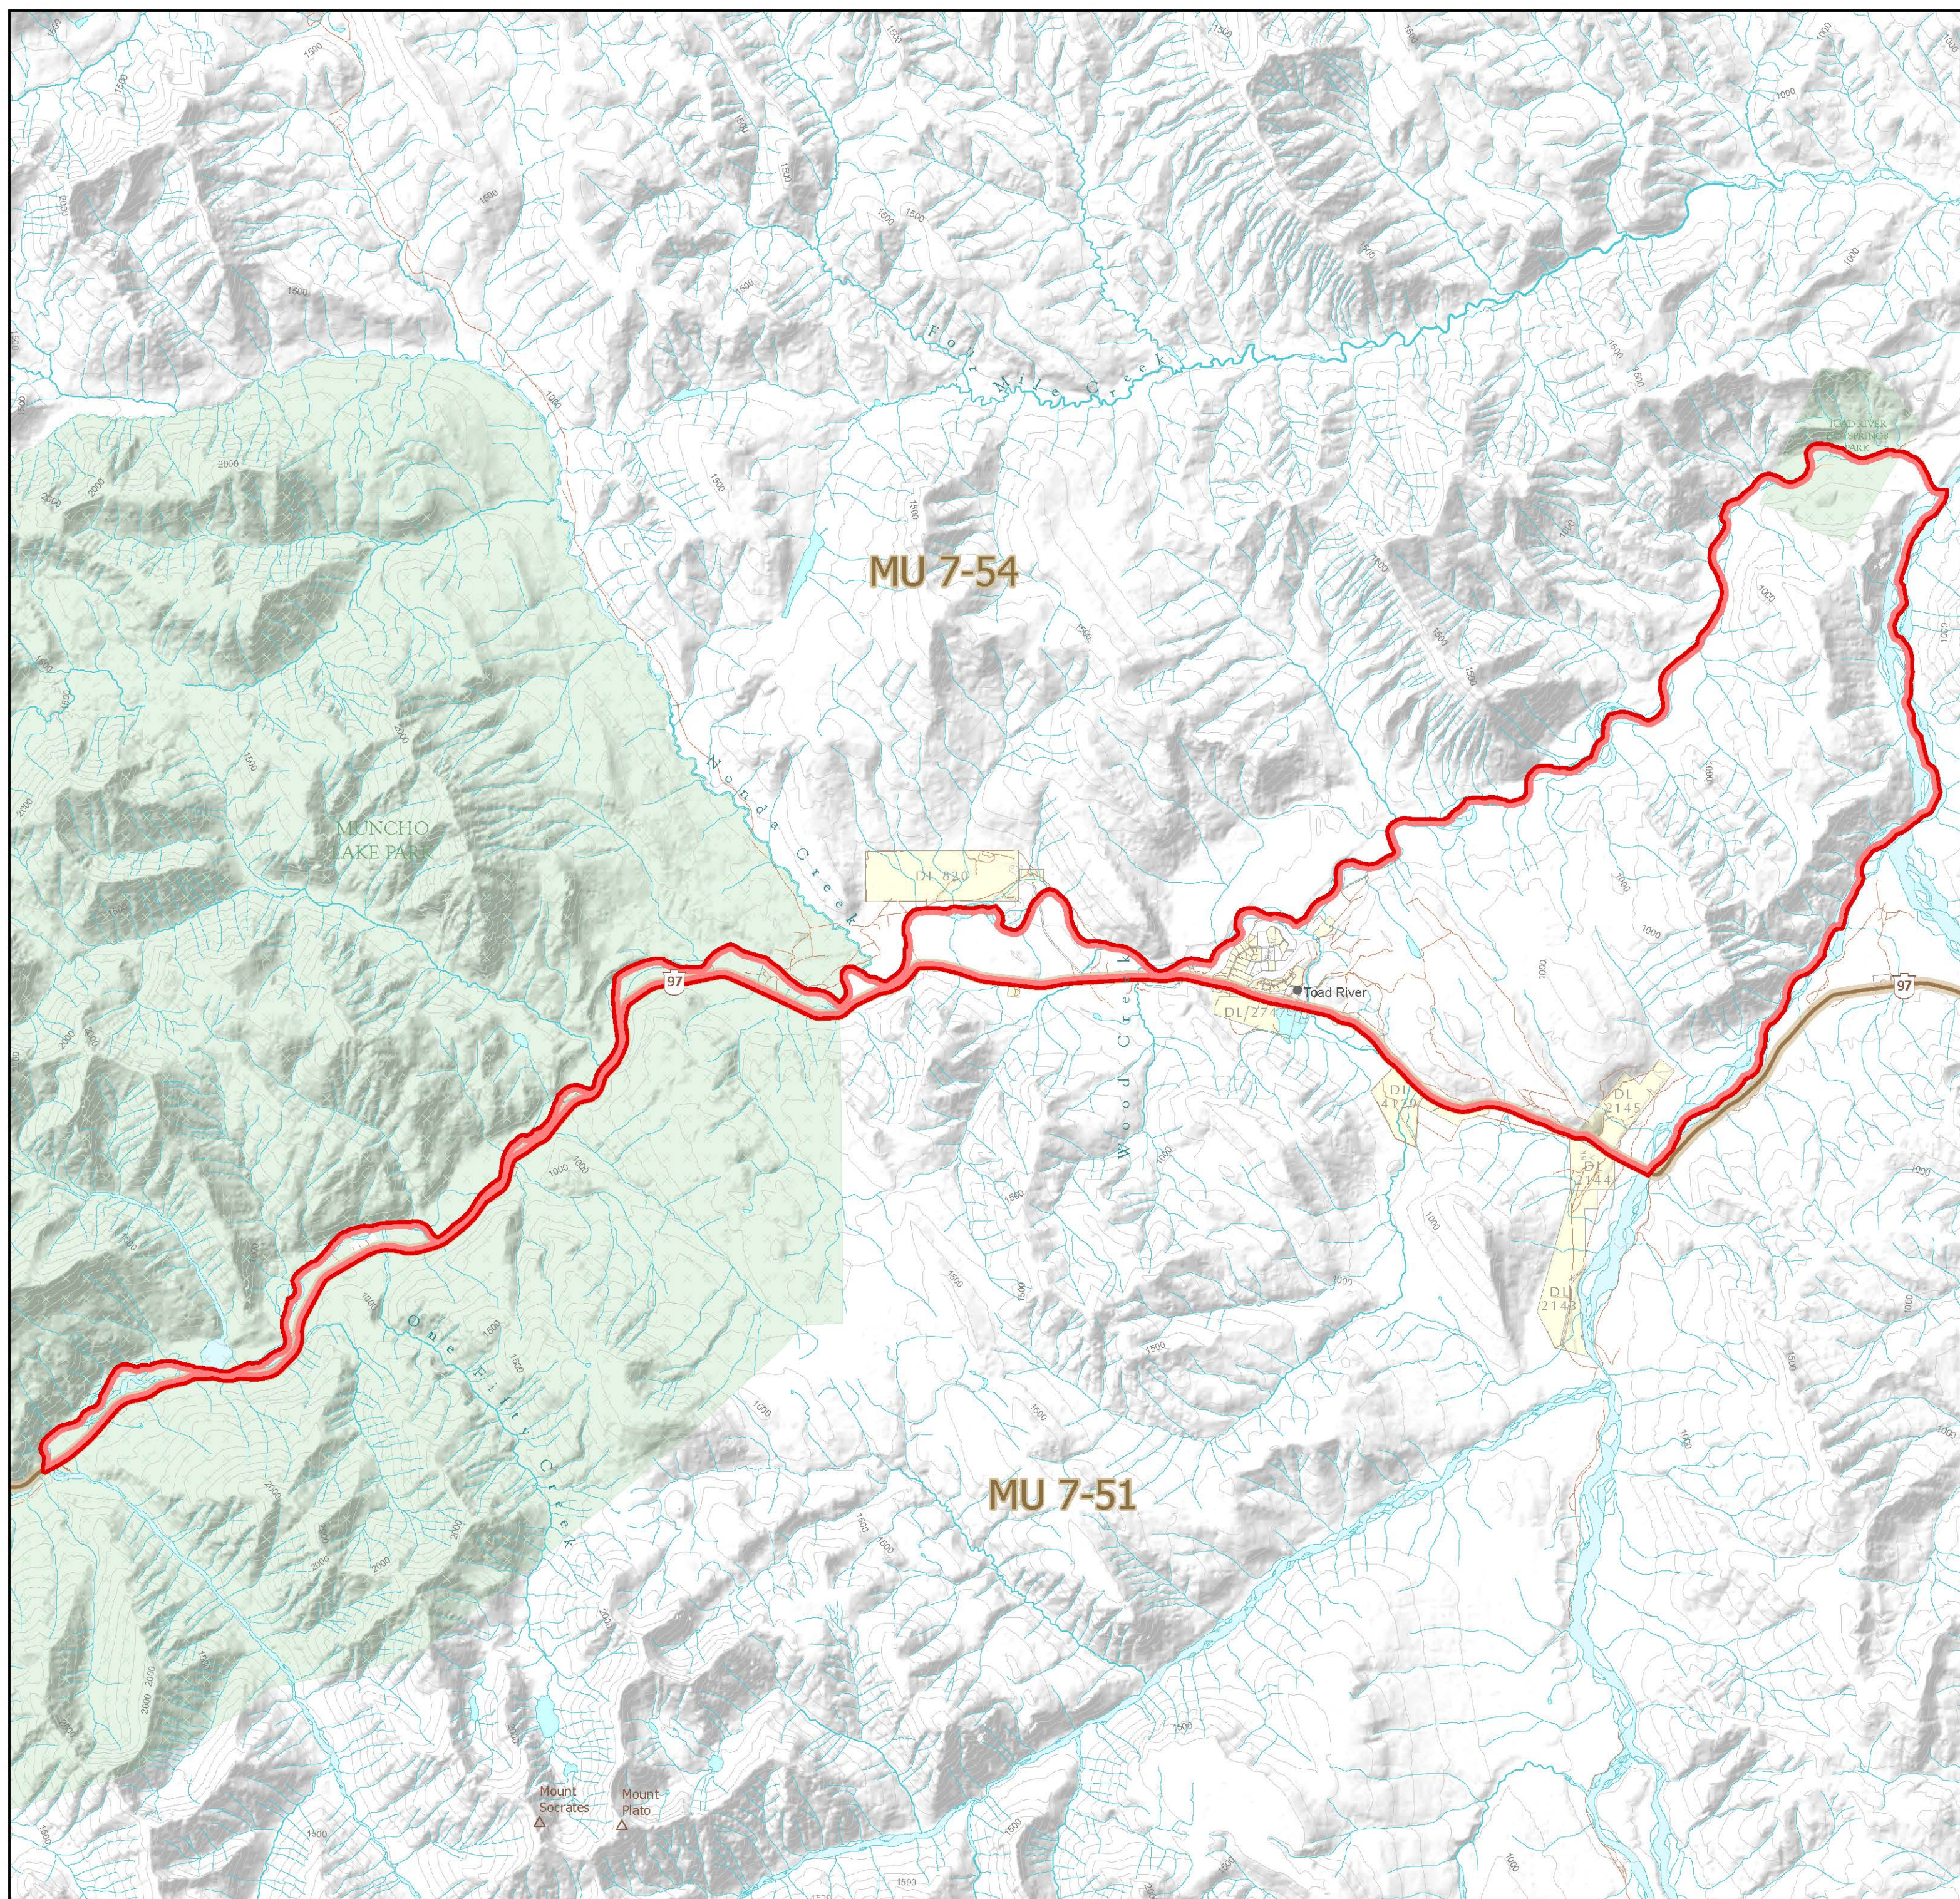

**WILDLIFE ACT
2020 GOS
MOUNTAIN GOAT
CLOSED AREA
Zone A of 7-54**

-  Closed Area
-  Wildlife Management Unit
-  Muskwa-Kechika Management Area
-  Private Land *
-  Provincial Park / Protected Area / Ecological Reserve

These maps represent LEH zone boundaries only. For other boundary information including, but not limited to, species closed areas, management unit boundaries, no hunting/shooting areas and motor vehicle restricted areas, refer to the appropriate regulations.

These maps are a georeferenced PDF so that it can be imported into mobile hardware such as a smartphone or tablet for viewing in third party applications.

Intended plot size for this map is 22x17 inches

Produced for: Wildlife and Habitat Branch
Produced by: GeoBC on 2020/01/08