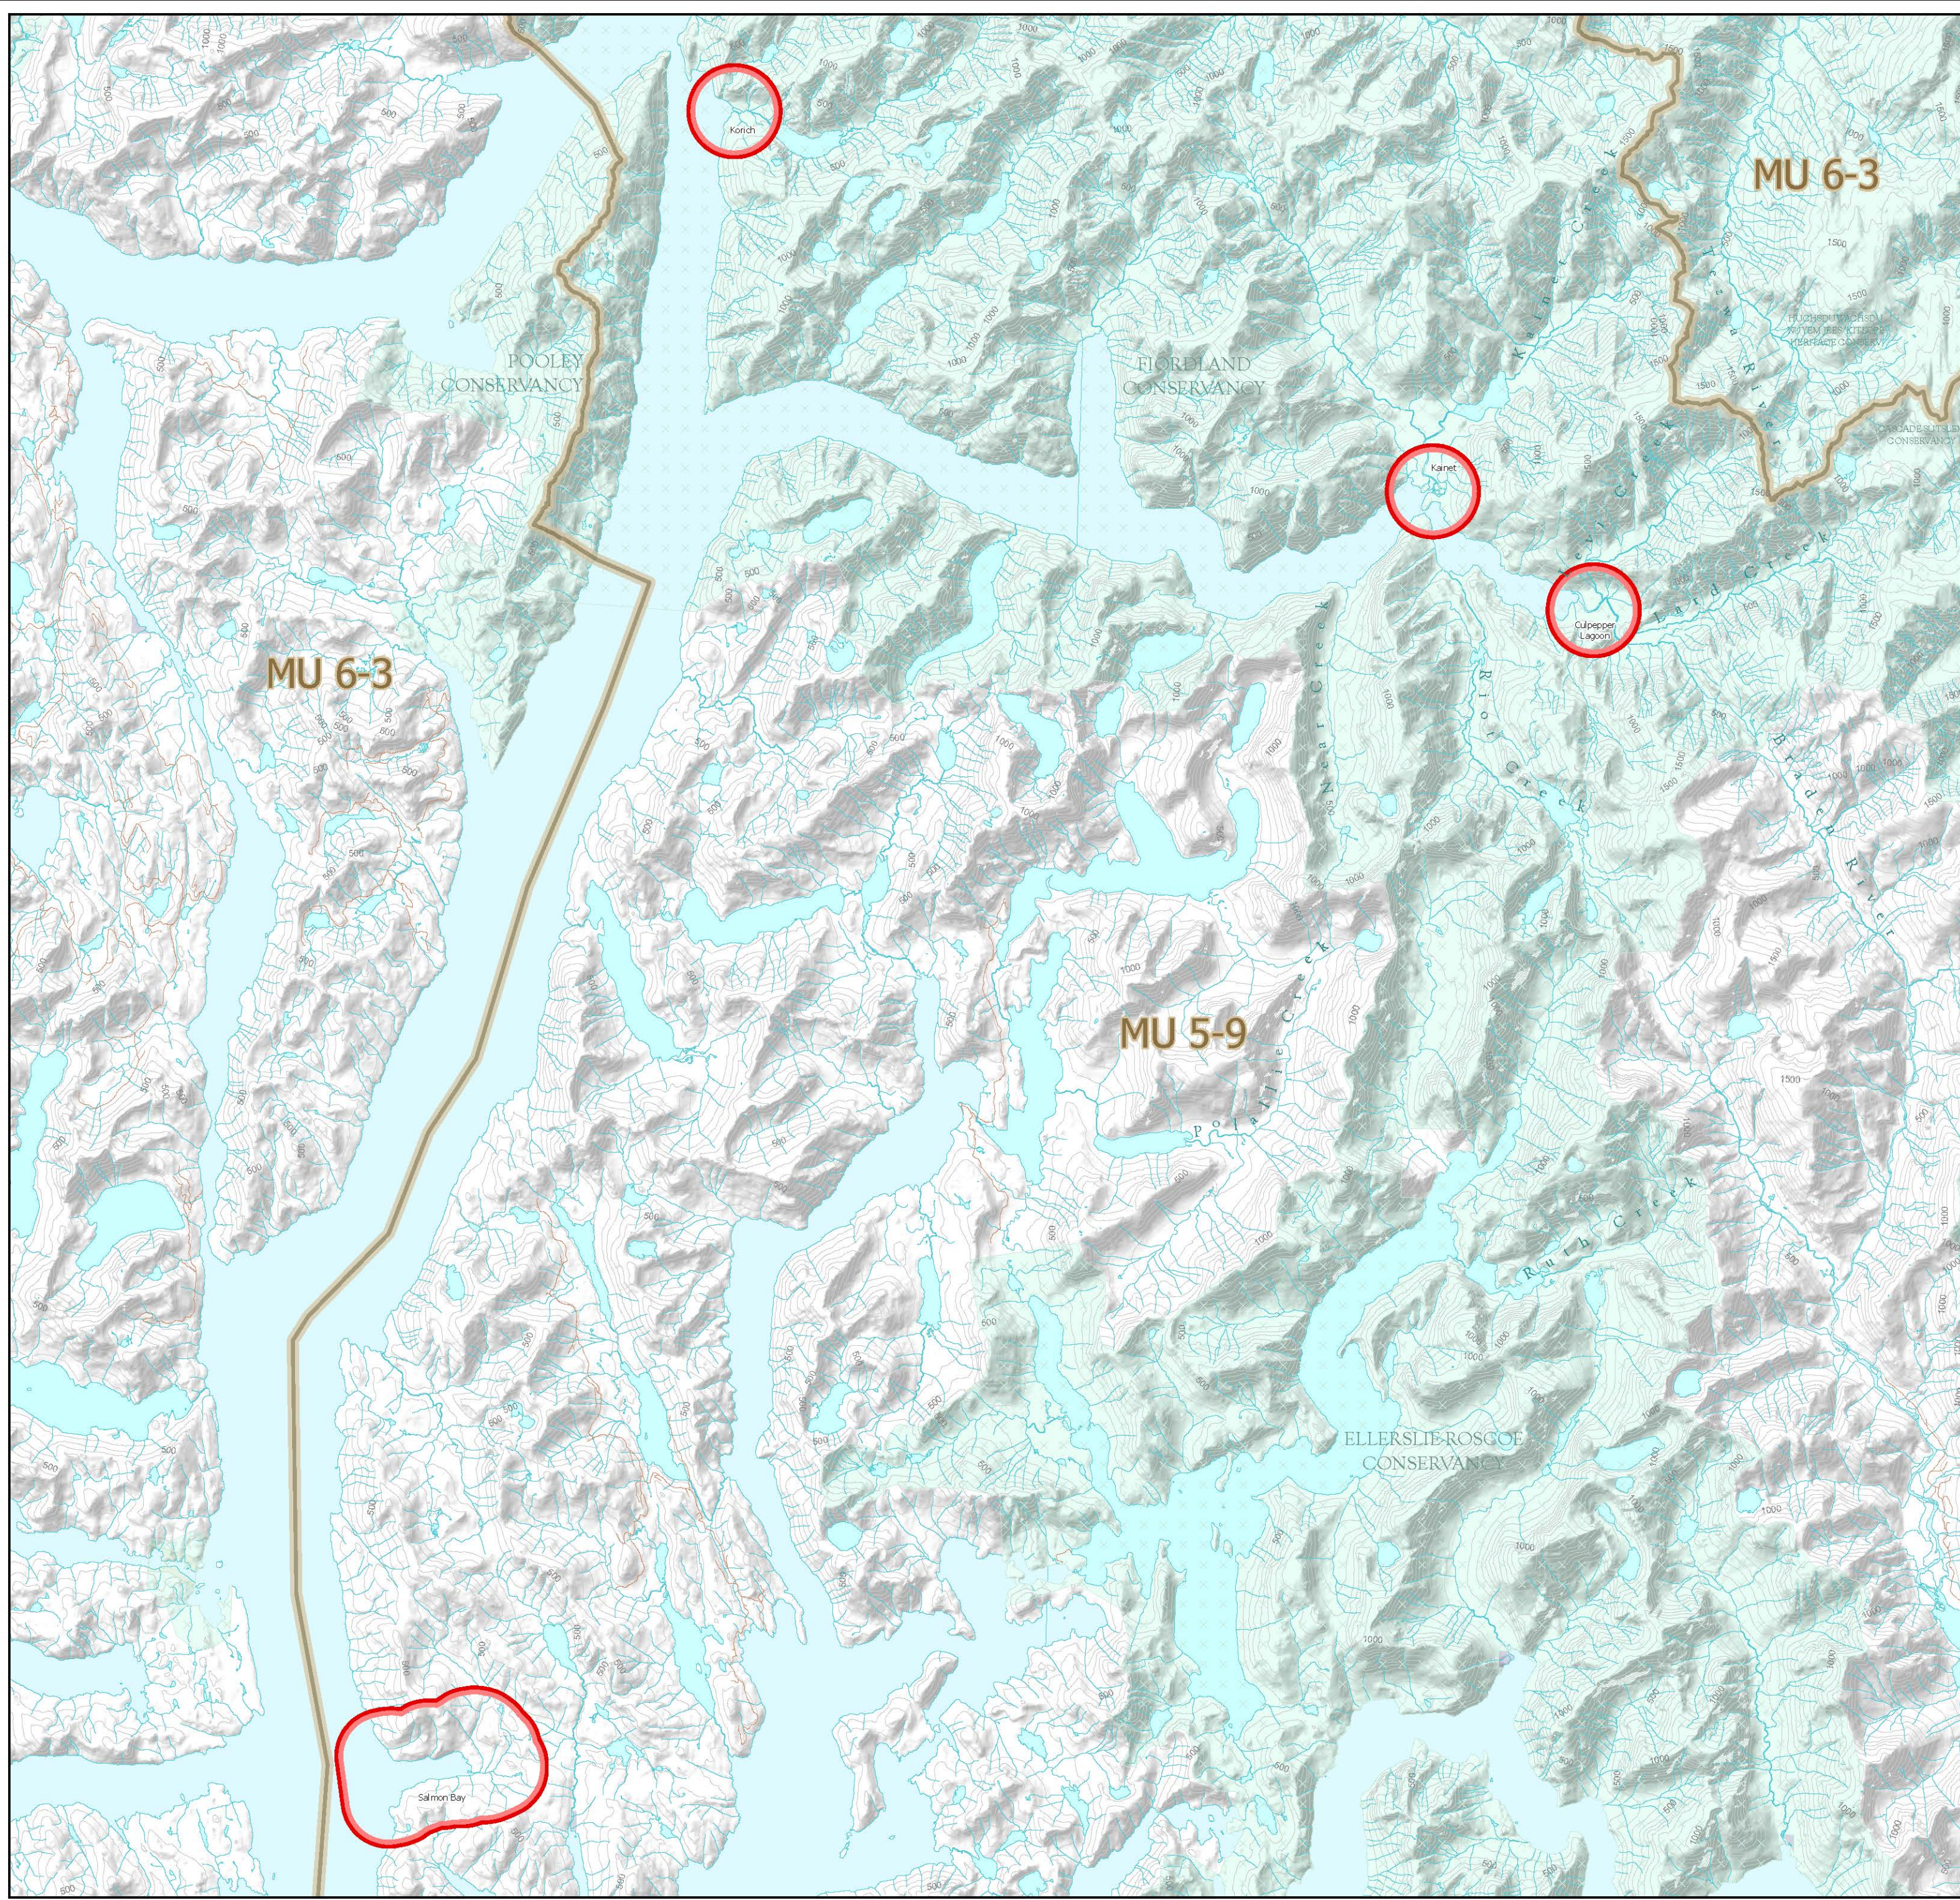

WILDLIFE ACT GENERAL OPEN SEASON 2020 BLACK BEAR Korich/Kainet/Culpepper Lagoon/Salmon Bay

-  General Open Season
-  Wildlife Management Unit
-  Indian Reserve
-  Provincial Park / Protected Area / Ecological Reserve
-  Conservancy

These maps represent LEH zone boundaries only. For other boundary information including, but not limited to, species closed areas, management unit boundaries, no hunting/shooting areas and motor vehicle restricted areas, refer to the appropriate regulations.

These maps are a georeferenced PDF so that it can be imported into mobile hardware such as a smartphone or tablet for viewing in third party applications.

Intended plot size for this map is 22x17 inches

Produced for: Wildlife and Habitat Branch
Produced by: GeoBC on 2020/03/03