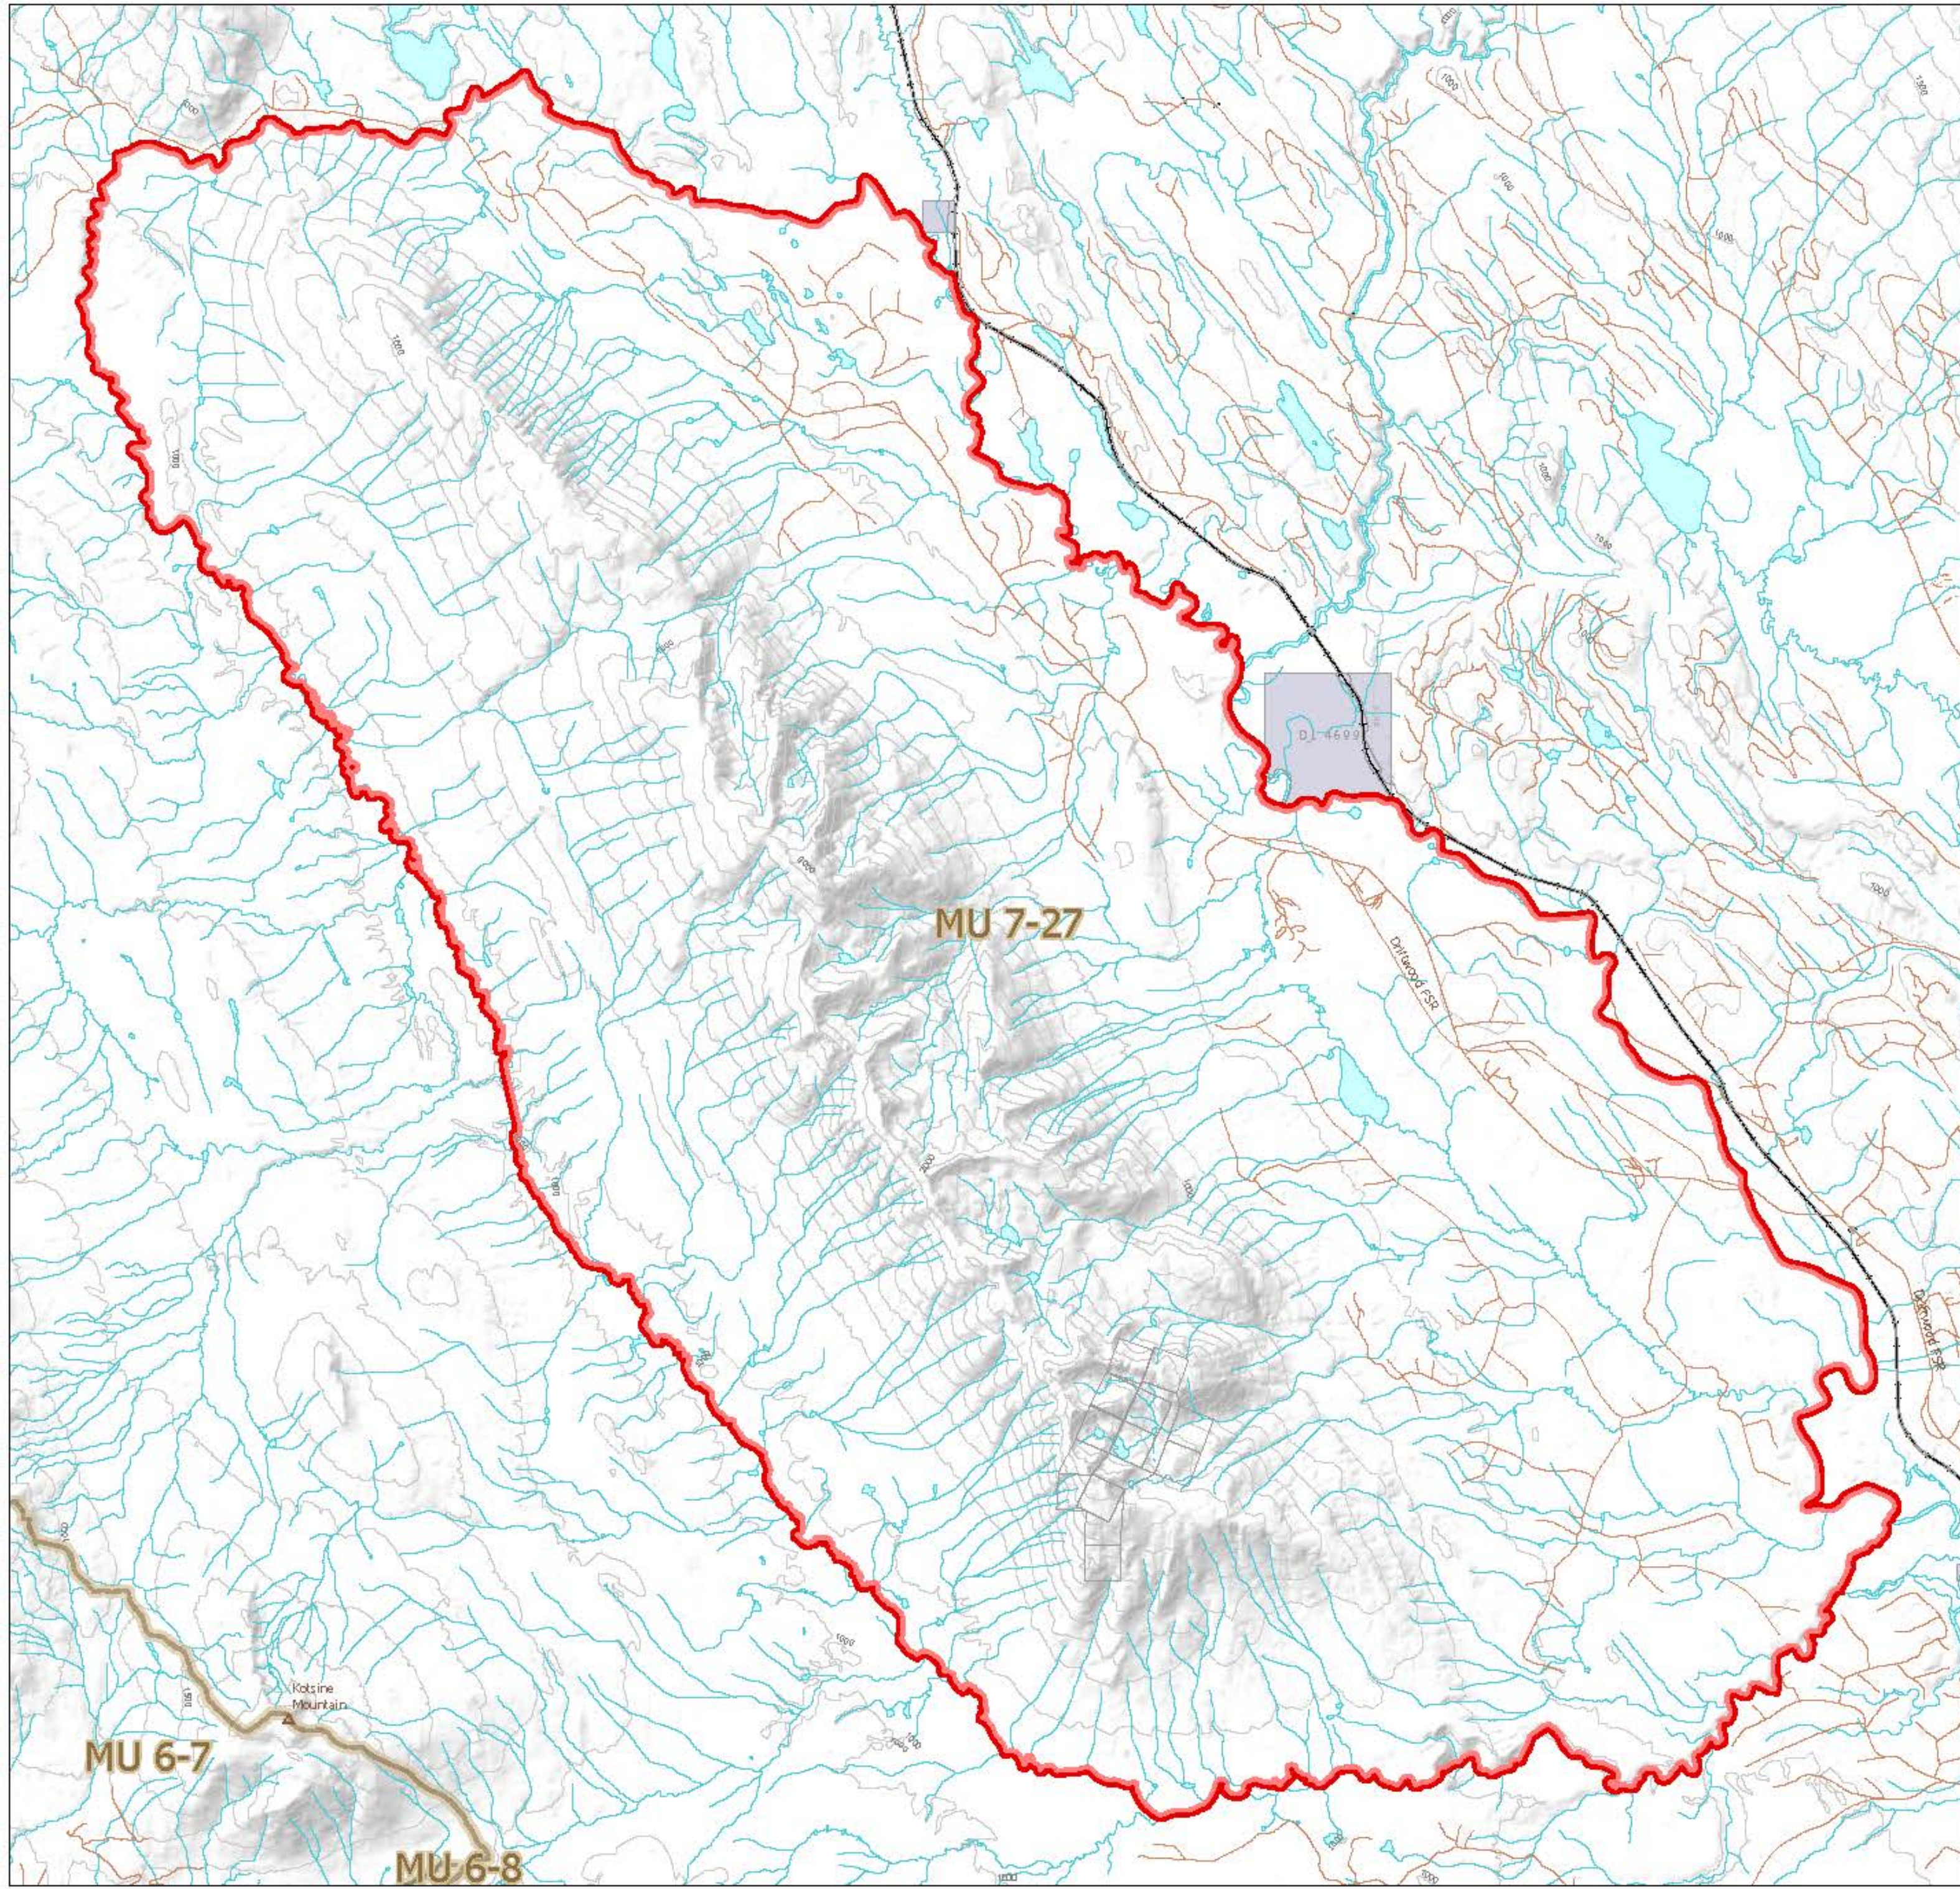

W I L D L I F E A C T
 2020
 Driftwood Mountain
 M O U N T A I N G O A T
 C L O S E D S E A S O N

-  Mountain Goat Closed Season
-  Wildlife Management Unit
-  Indian Reserve

These maps represent LEH core boundaries only. For other boundary information including, but not limited to, species closed areas, management unit boundaries, no hunting/shooting areas and motor vehicle restricted areas, refer to the appropriate regulations.

These maps are a georeferenced PDF so that it can be imported into mobile hardware such as a smartphone or tablet for viewing in third party applications.

Intended plot size for this map is 22x17 inches

Produced for: Wildlife and Habitat Branch
 Produced by: GeoBC on 2020-05-12