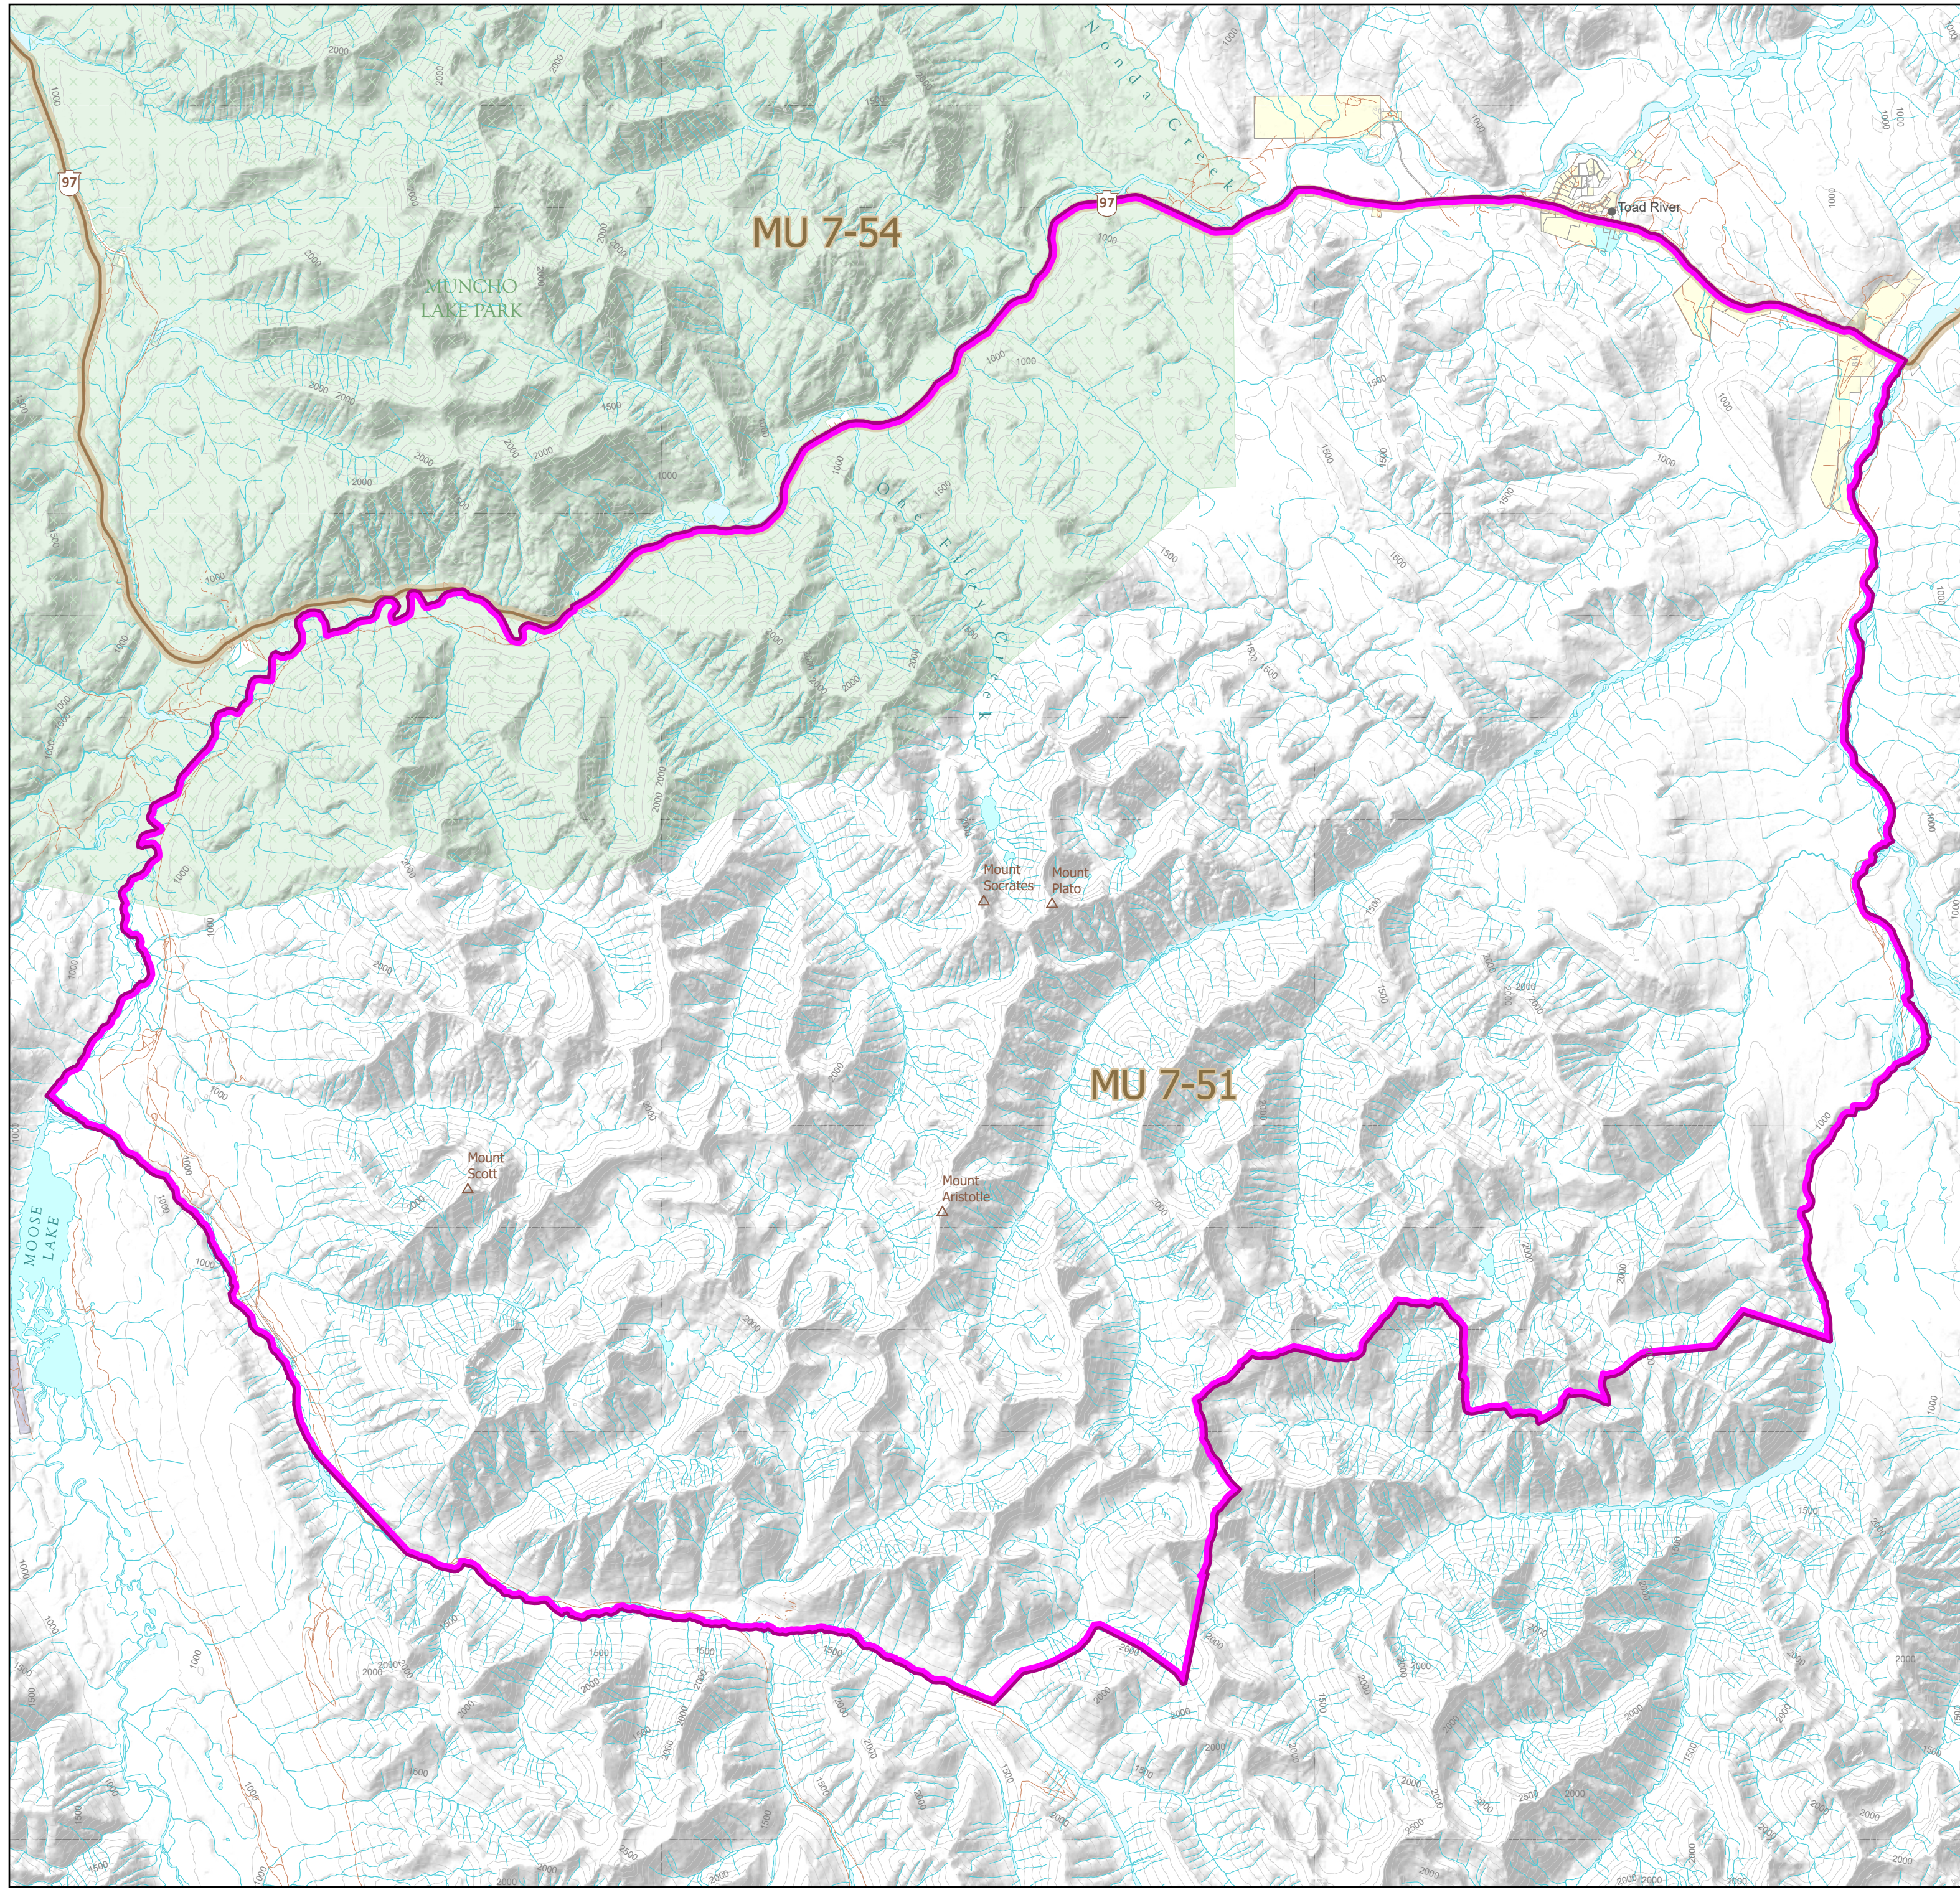

WILDLIFE ACT LIMITED ENTRY HUNTING

2020
MOUNTAIN GOAT
Zone A of 7-51

-  Limited Entry Hunting
-  Wildlife Management Unit
-  Muskwa-Kechika Management Area
-  Indian Reserve
-  Private Land *
-  Provincial Park / Protected Area / Ecological Reserve

These maps represent LEH zone boundaries only. For other boundary information including, but not limited to, species closed areas, management unit boundaries, no hunting/shooting areas and motor vehicle restricted areas, refer to the appropriate regulations.

These maps are a georeferenced PDF so that it can be imported into mobile hardware such as a smartphone or tablet for viewing in third party applications.

Intended plot size for this map is 22x17 inches

Produced for: Wildlife and Habitat Branch
Produced by: GeoBC on 2020/01/08